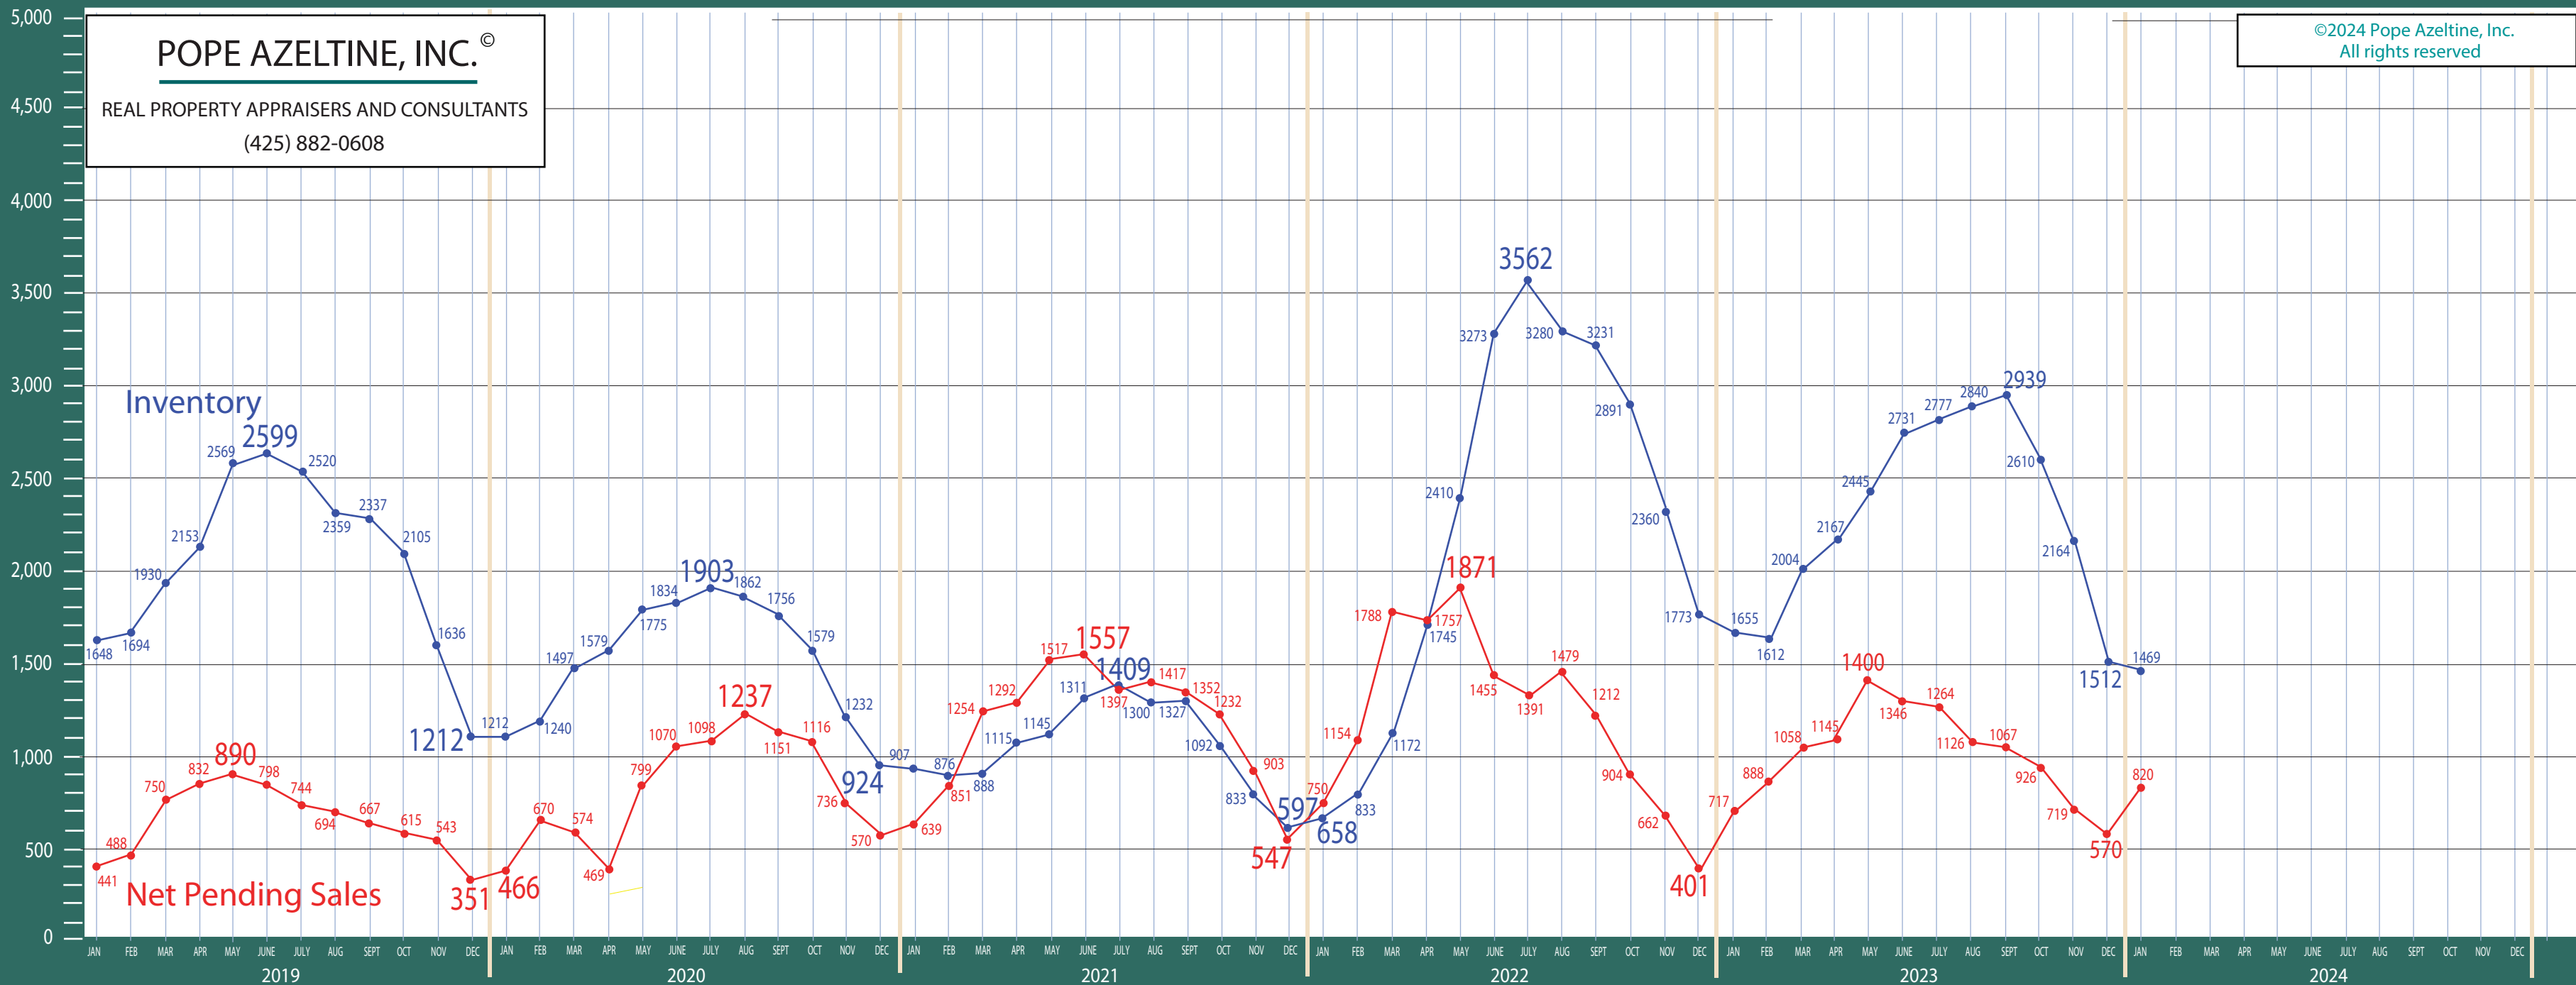

All NWMLS Areas Combined

\$1,000,000 + Residential & Condo Statistics

POPE AZELTINE, INC.®
 REAL PROPERTY APPRAISERS AND CONSULTANTS
 (425) 882-0608

©2024 Pope Azeltine, Inc.
 All rights reserved

POPE AZELTINE, INC.®