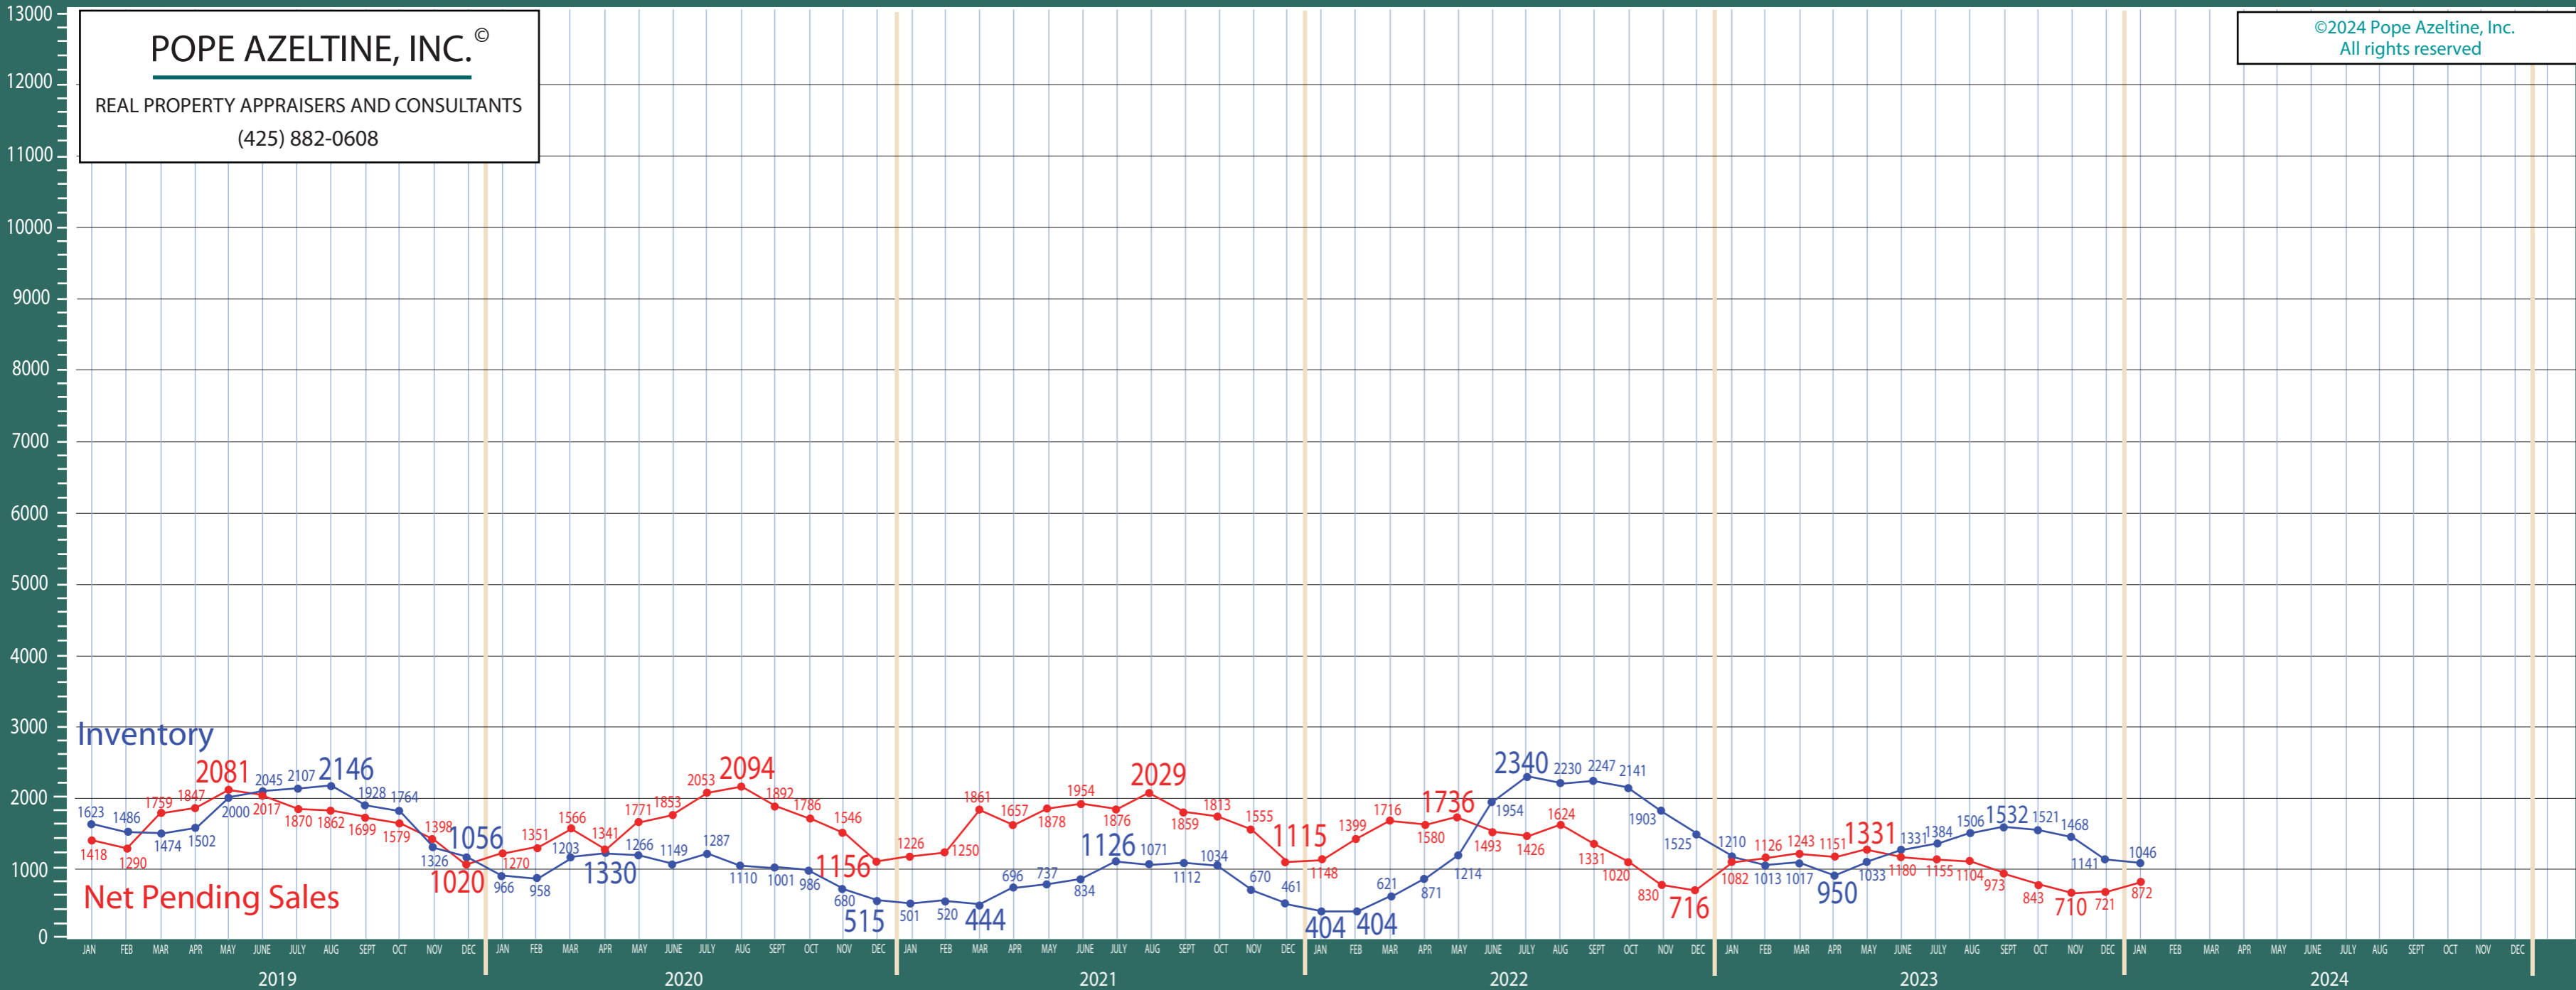

Pierce County

Listing Residential & Condo Only

POPE AZELTINE, INC.®
 REAL PROPERTY APPRAISERS AND CONSULTANTS
 (425) 882-0608

©2024 Pope Azeltine, Inc.
 All rights reserved

Absorption of Inventory

Absorption of Inventory January 2013 - December 2018