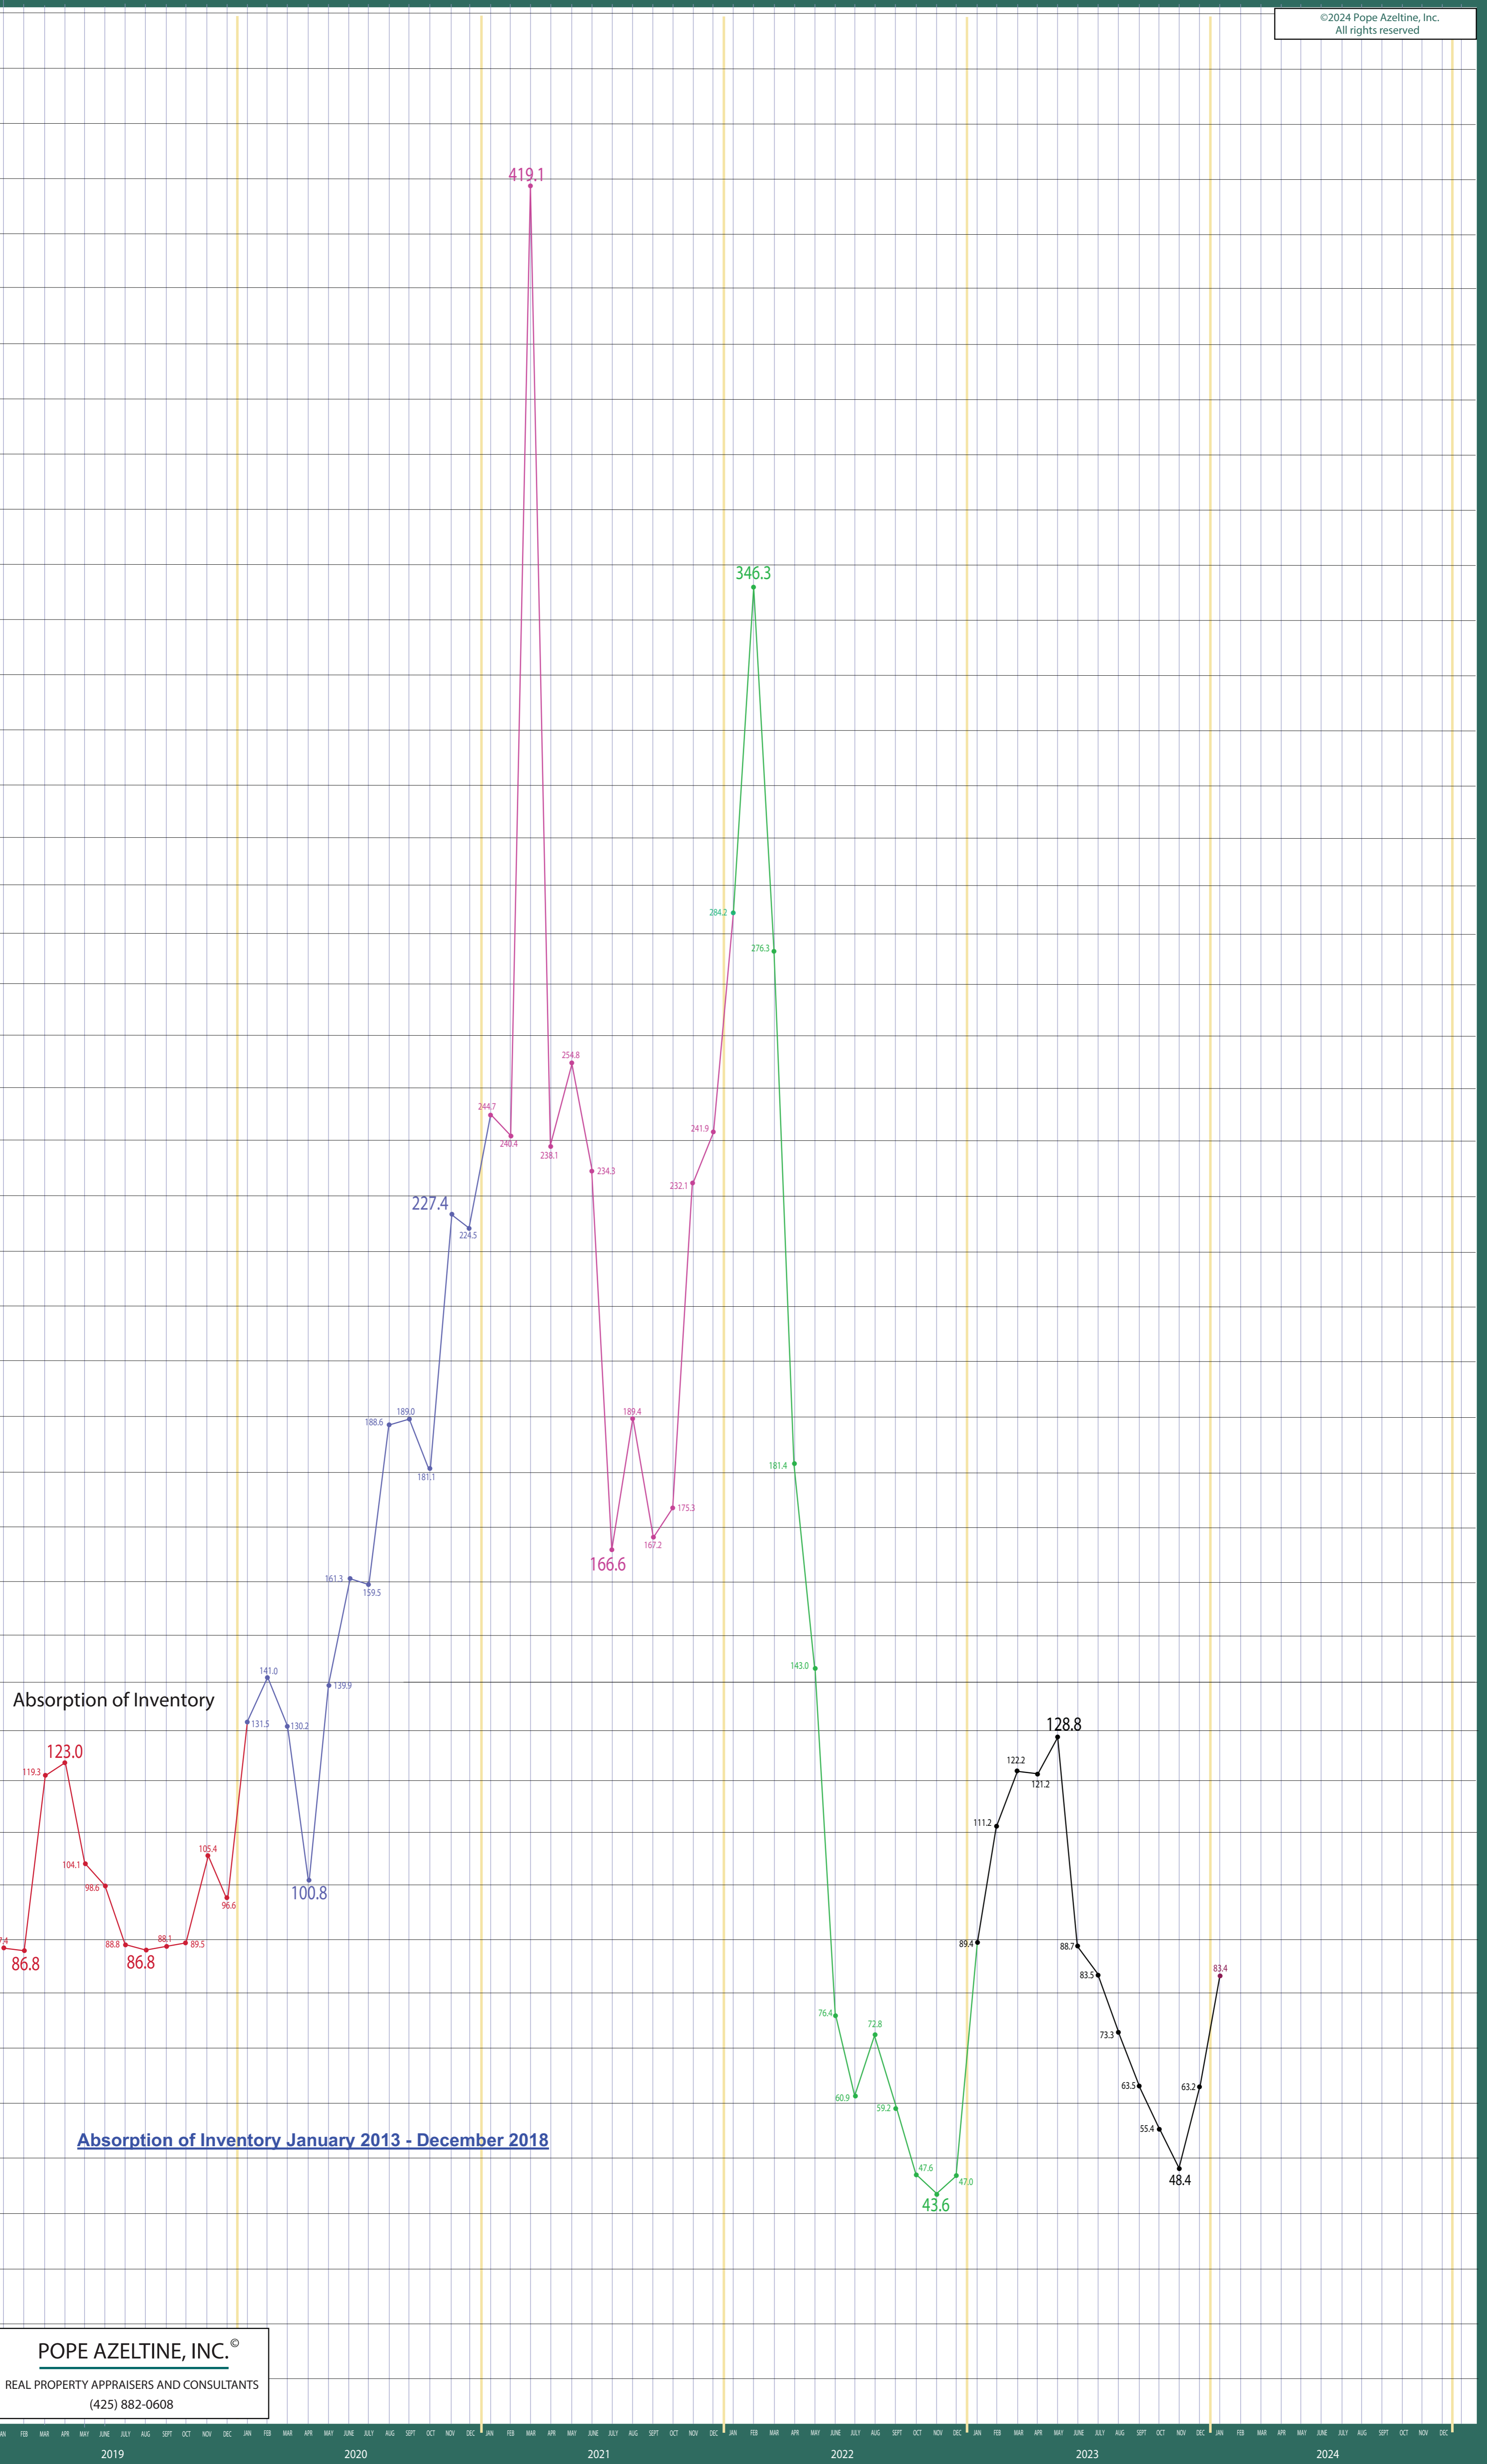

Pierce County

Listing Residential & Condo Only

POPE AZELTINE, INC.®
 REAL PROPERTY APPRAISERS AND CONSULTANTS
 (425) 882-0608

©2024 Pope Azeltine, Inc.
 All rights reserved

Absorption of Inventory

Absorption of Inventory January 2013 - December 2018