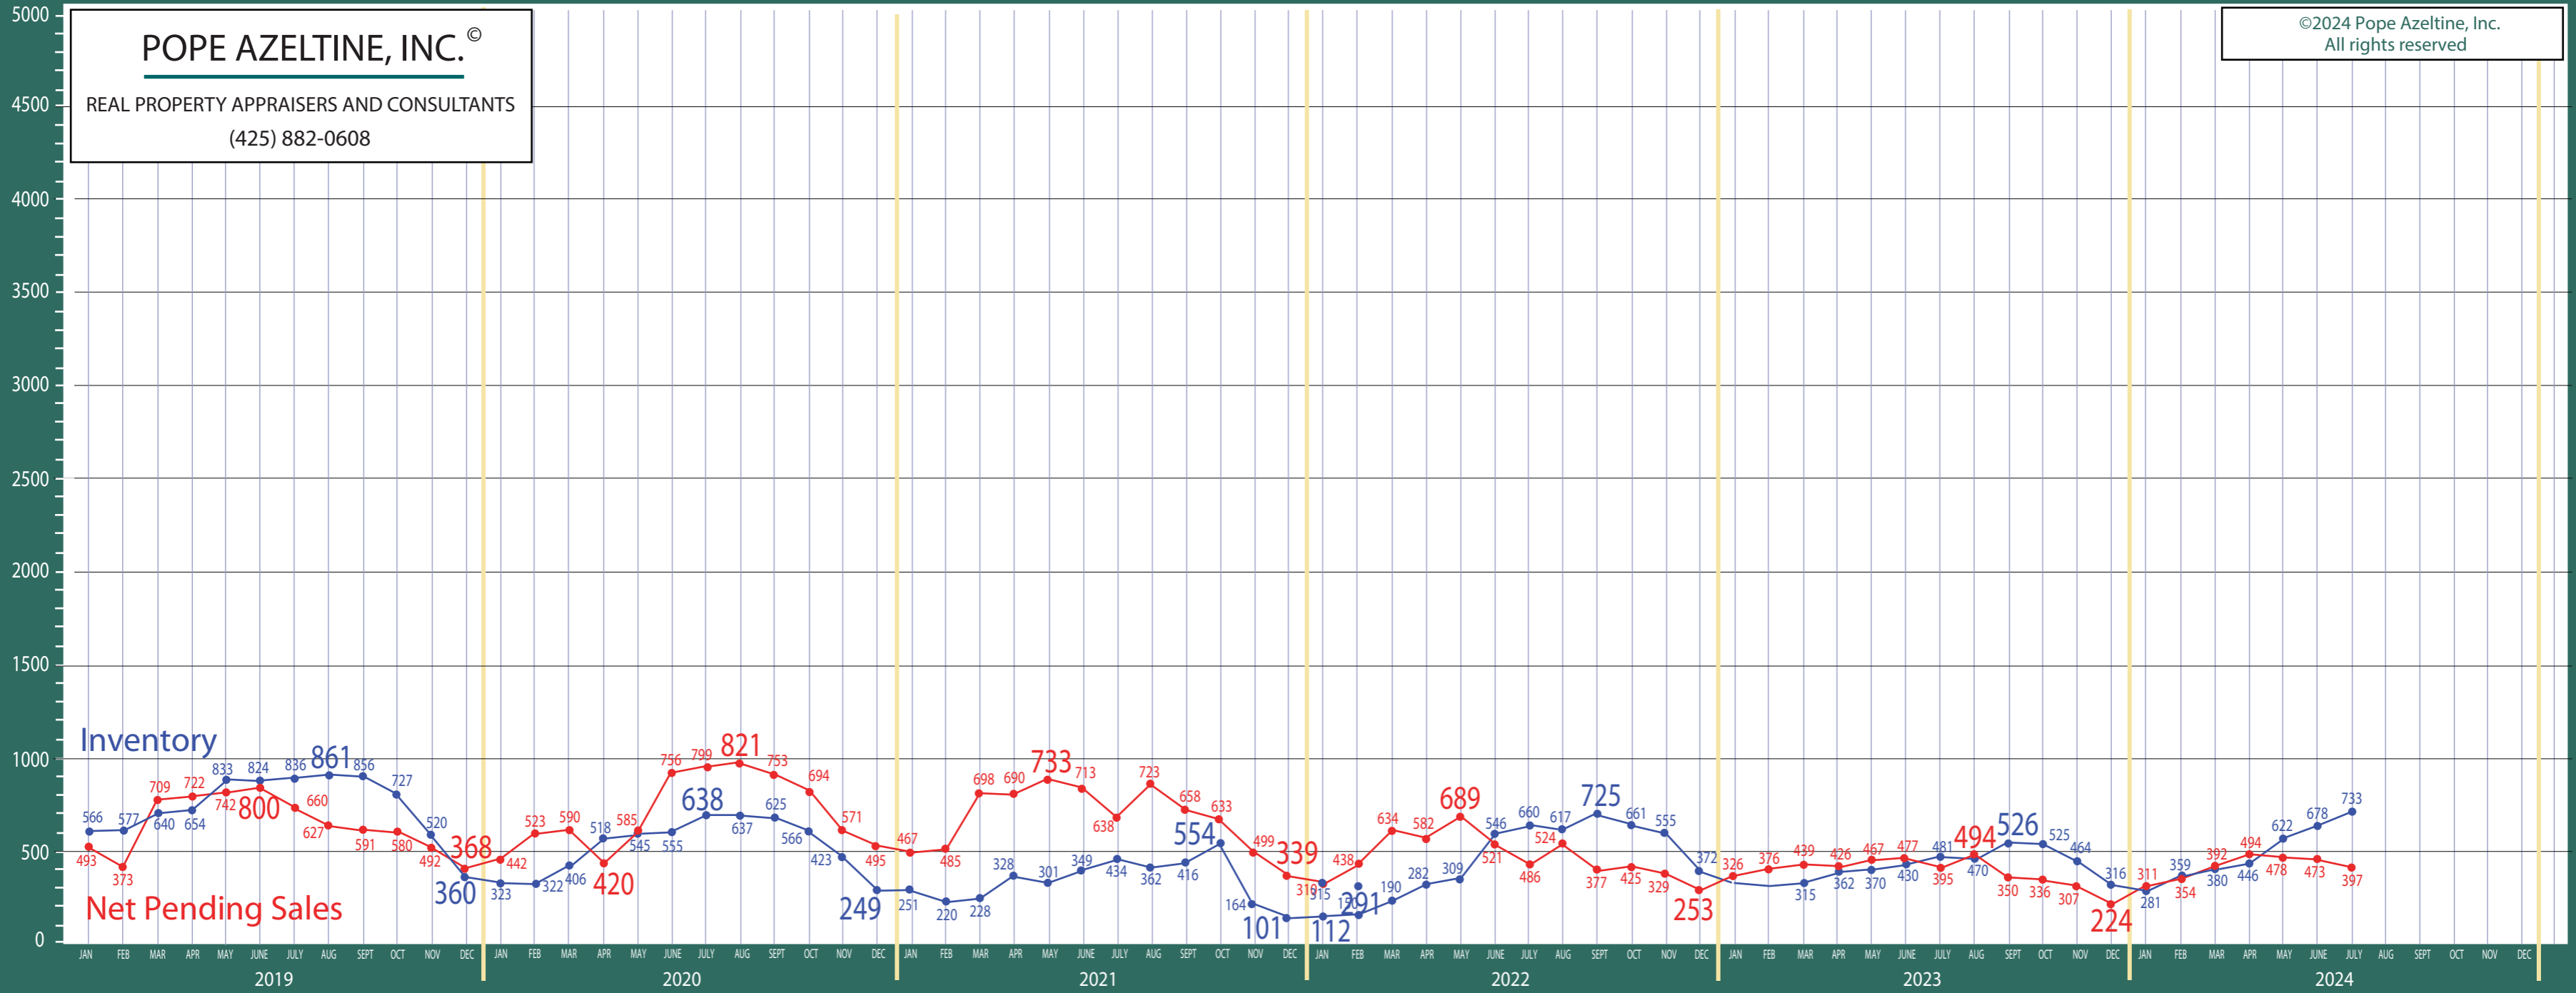

100-140 West Seattle to Federal Way

Listing Residential & Condo Only

POPE AZELTINE, INC.®
REAL PROPERTY APPRAISERS AND CONSULTANTS
(425) 882-0608

©2024 Pope Azeltine, Inc.
All rights reserved