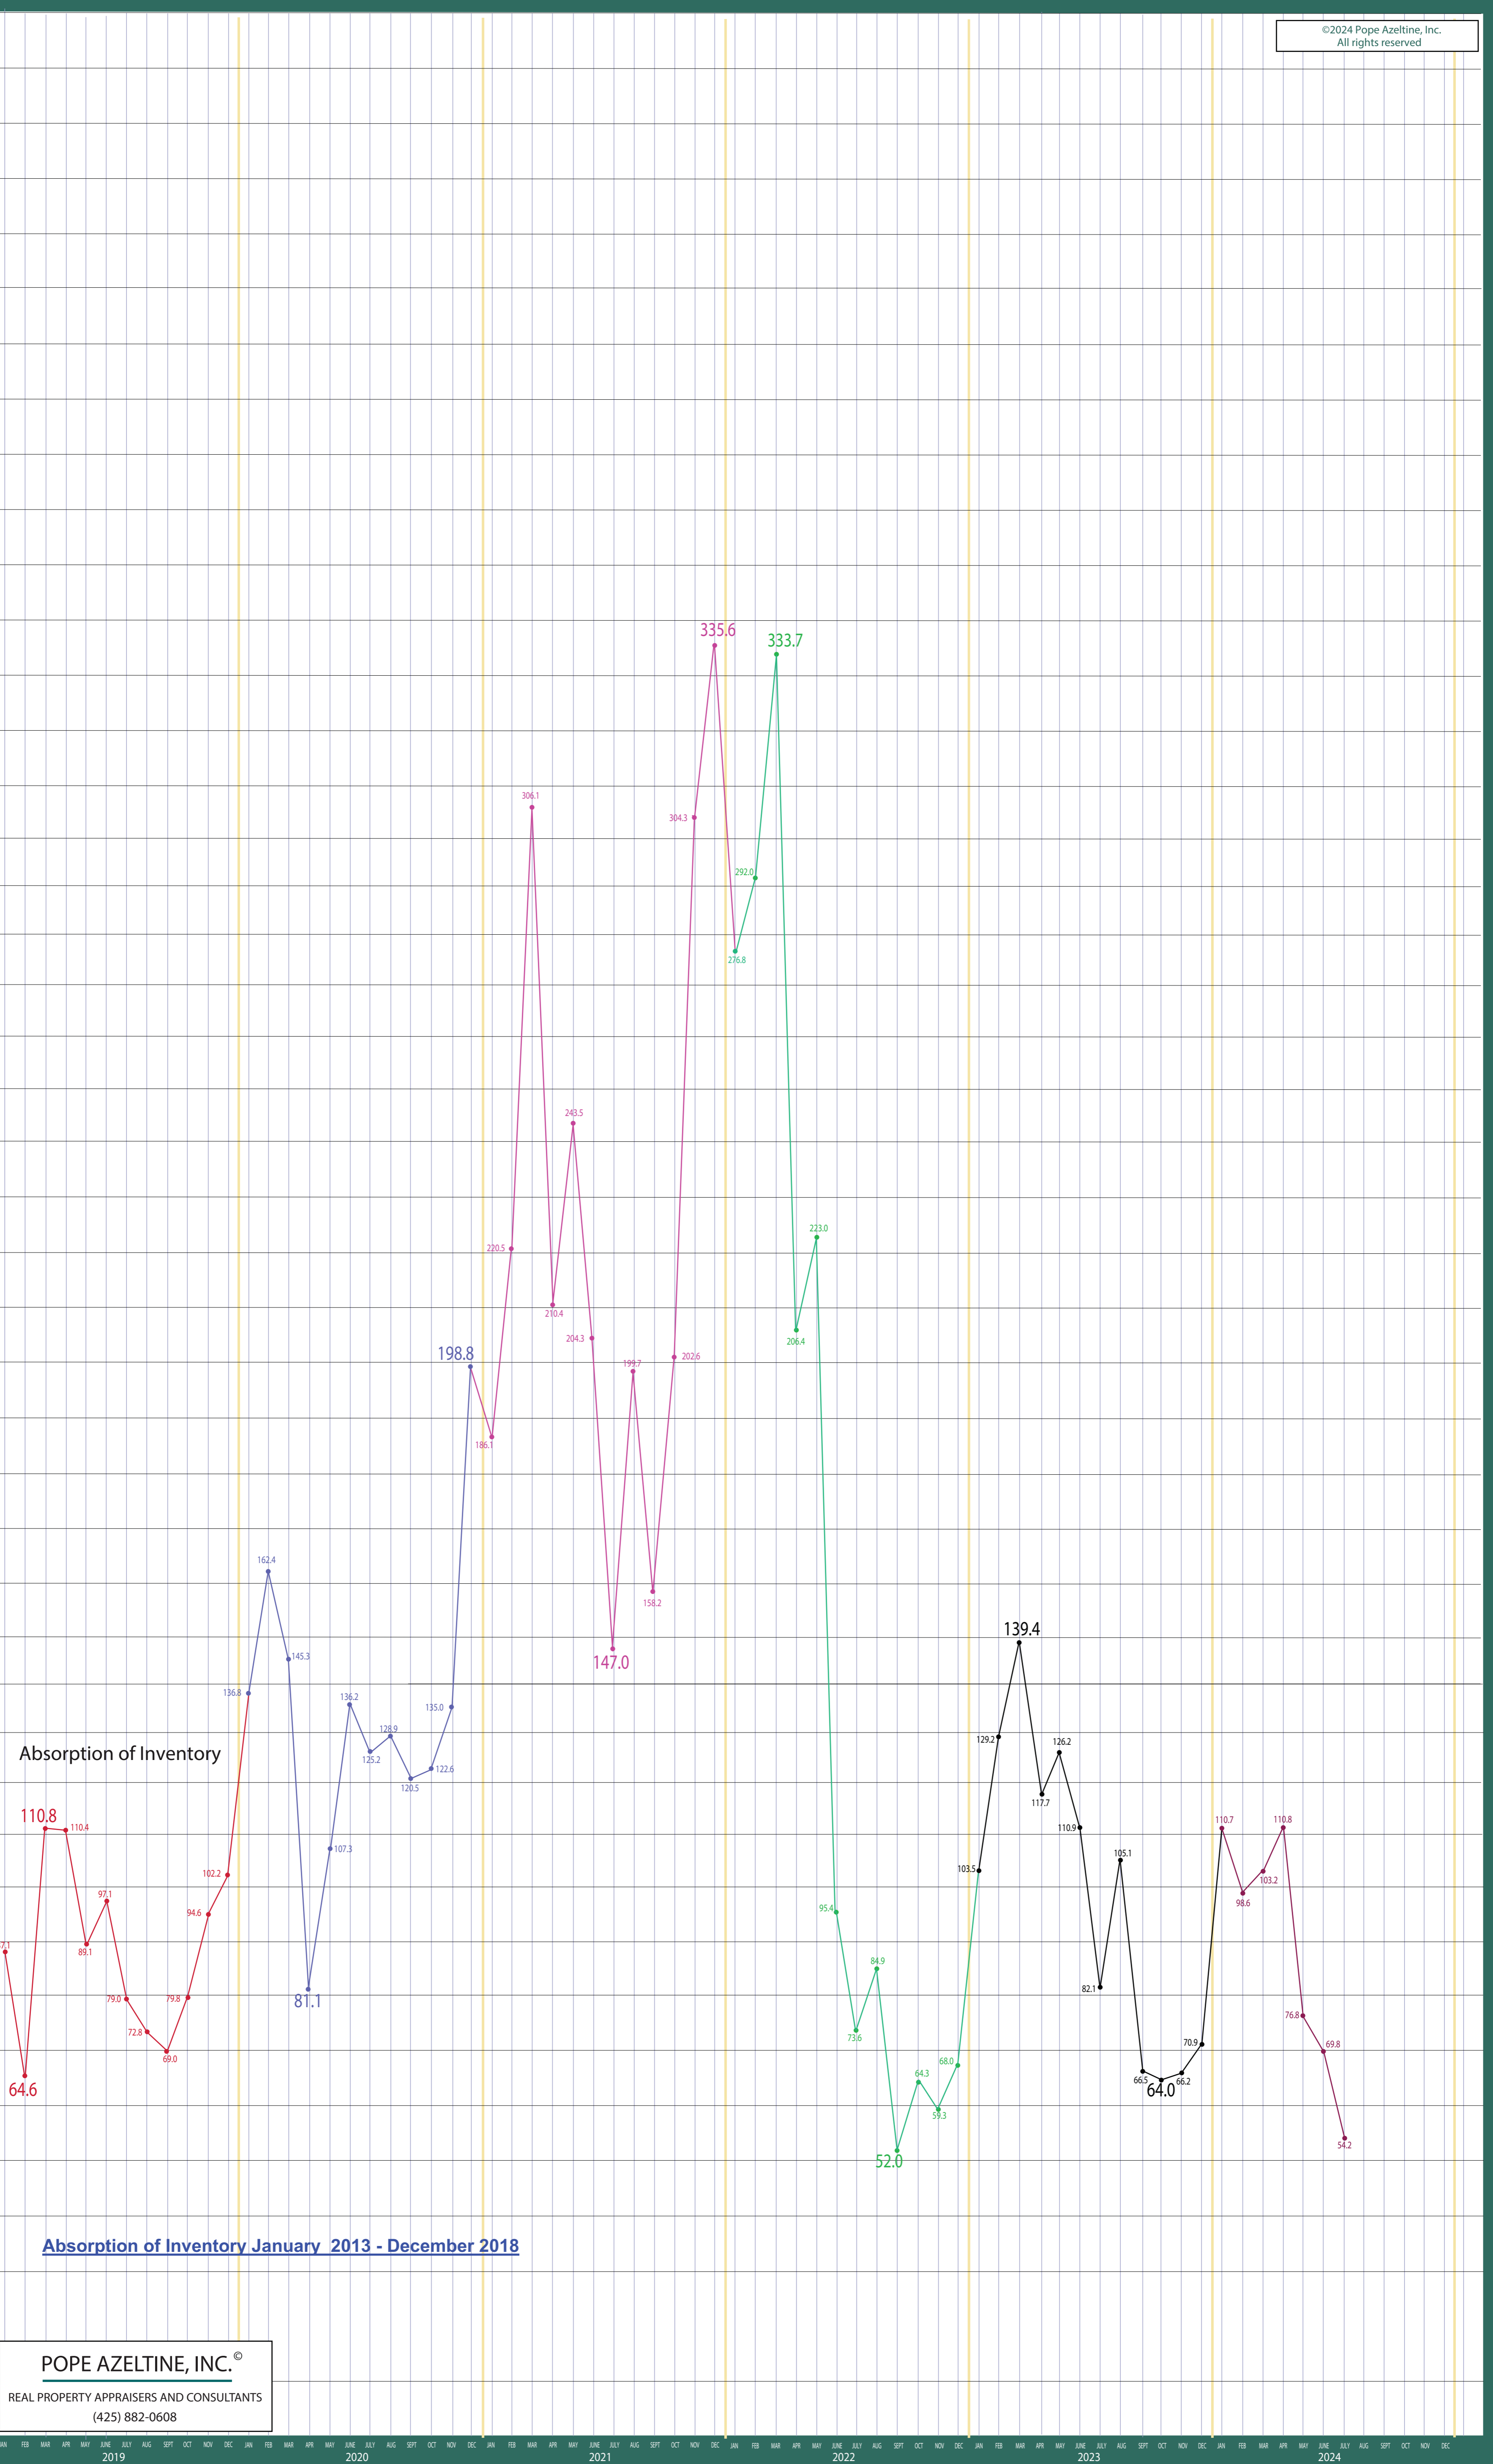

100-140 West Seattle to Federal Way

Listing Residential & Condo Only

POPE AZELTINE, INC.®
 REAL PROPERTY APPRAISERS AND CONSULTANTS
 (425) 882-0608

©2024 Pope Azeltine, Inc.
 All rights reserved

©2024 Pope Azeltine, Inc.
All rights reserved

Absorption of Inventory

Absorption of Inventory January 2013 - December 2018

POPE AZELTINE, INC.®
REAL PROPERTY APPRAISERS AND CONSULTANTS
(425) 882-0608