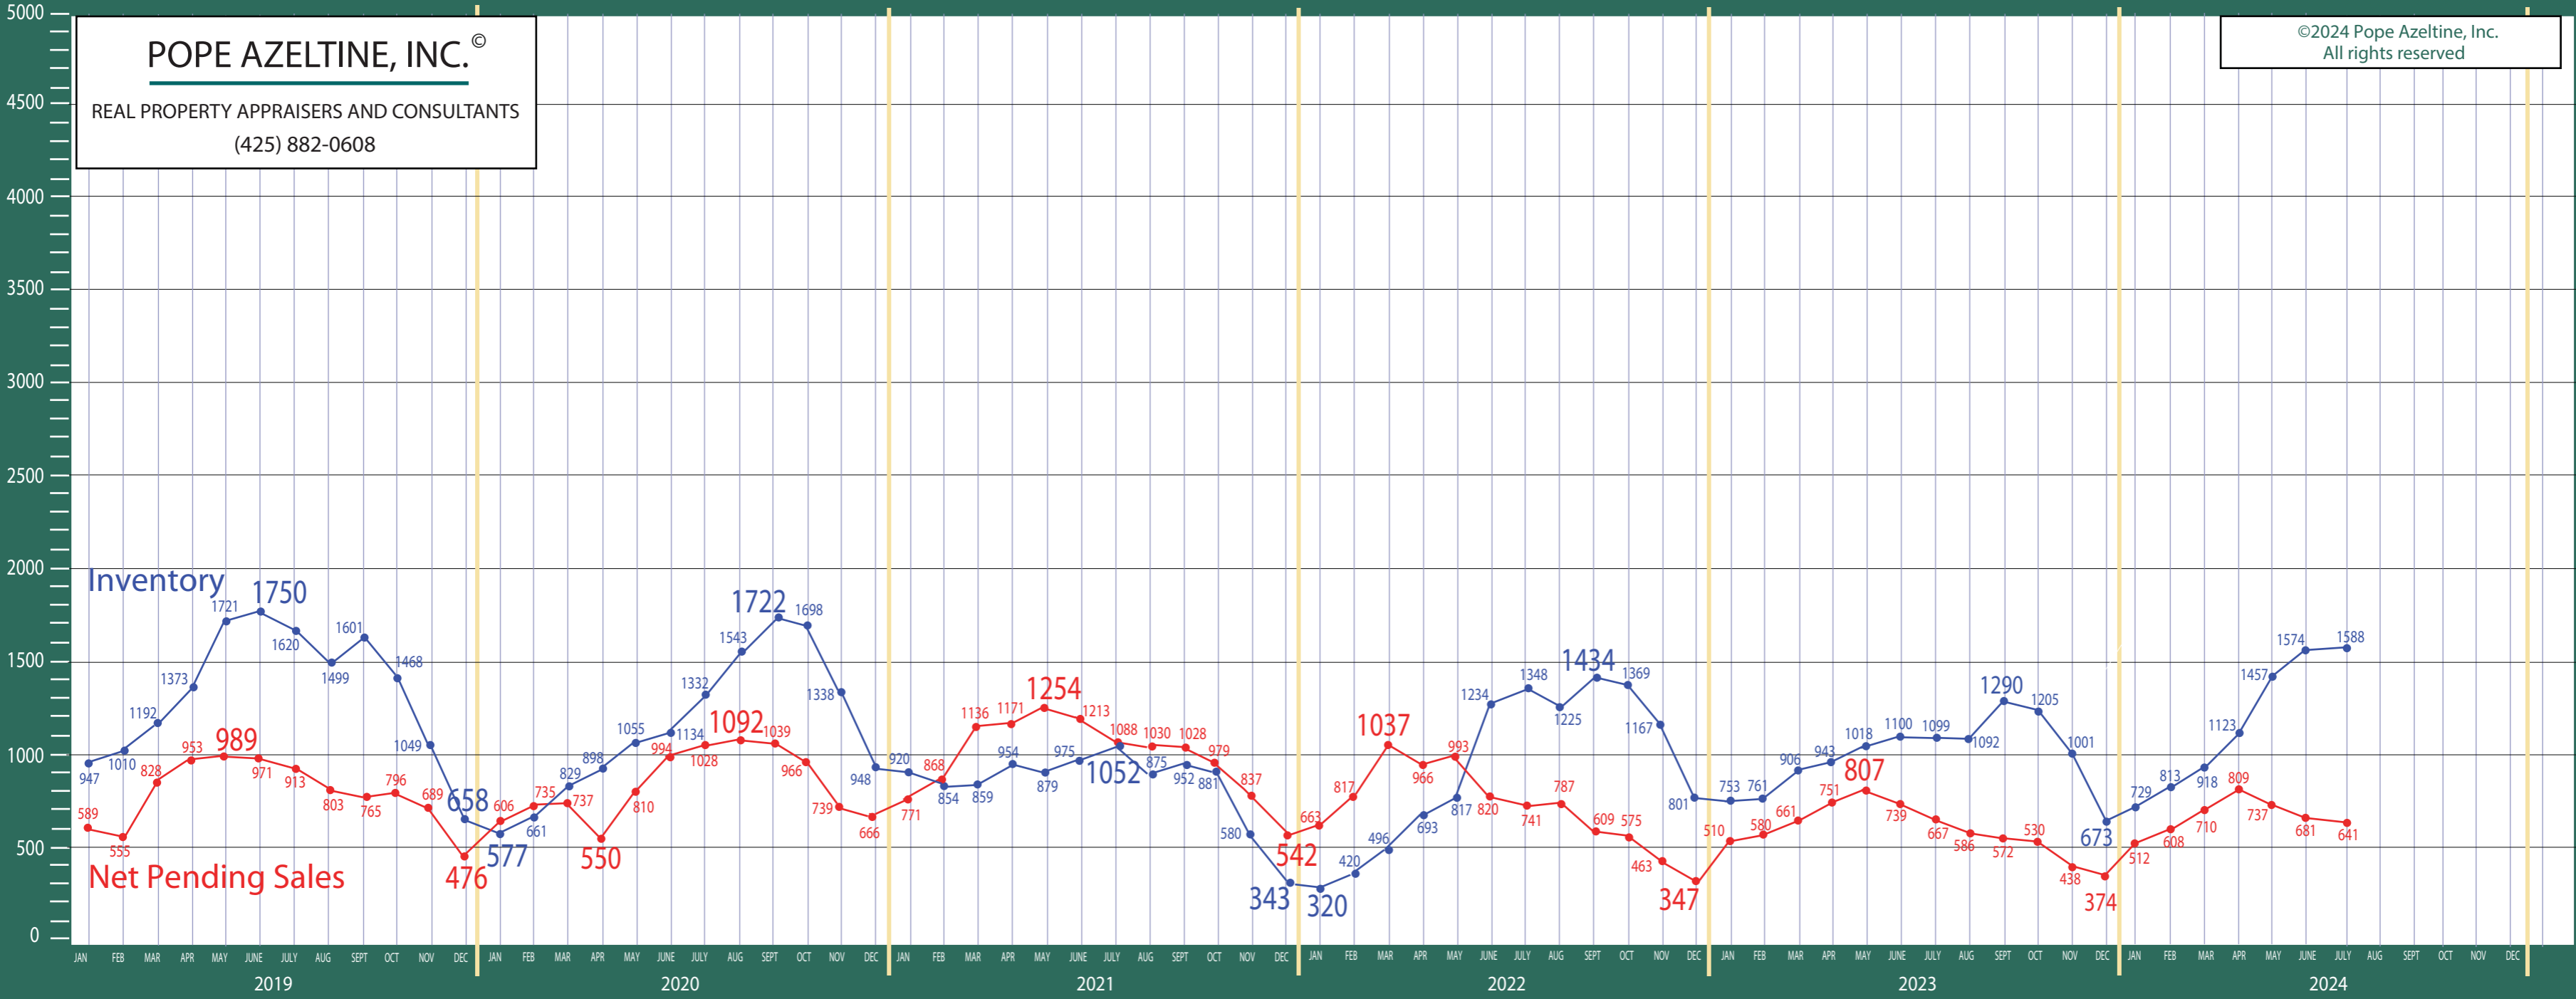

390/700-720 Central/North Seattle

Listing Residential & Condo Only

POPE AZELTINE, INC. ©
 REAL PROPERTY APPRAISERS AND CONSULTANTS
 (425) 882-0608

©2024 Pope Azeltine, Inc.
 All rights reserved

©2024 Pope Azeltine, Inc.
All rights reserved

Absorption of Inventory

Absorption of Inventory January 2013 - December 2018

POPE AZELTINE, INC.®
REAL PROPERTY APPRAISERS AND CONSULTANTS
(425) 882-0608