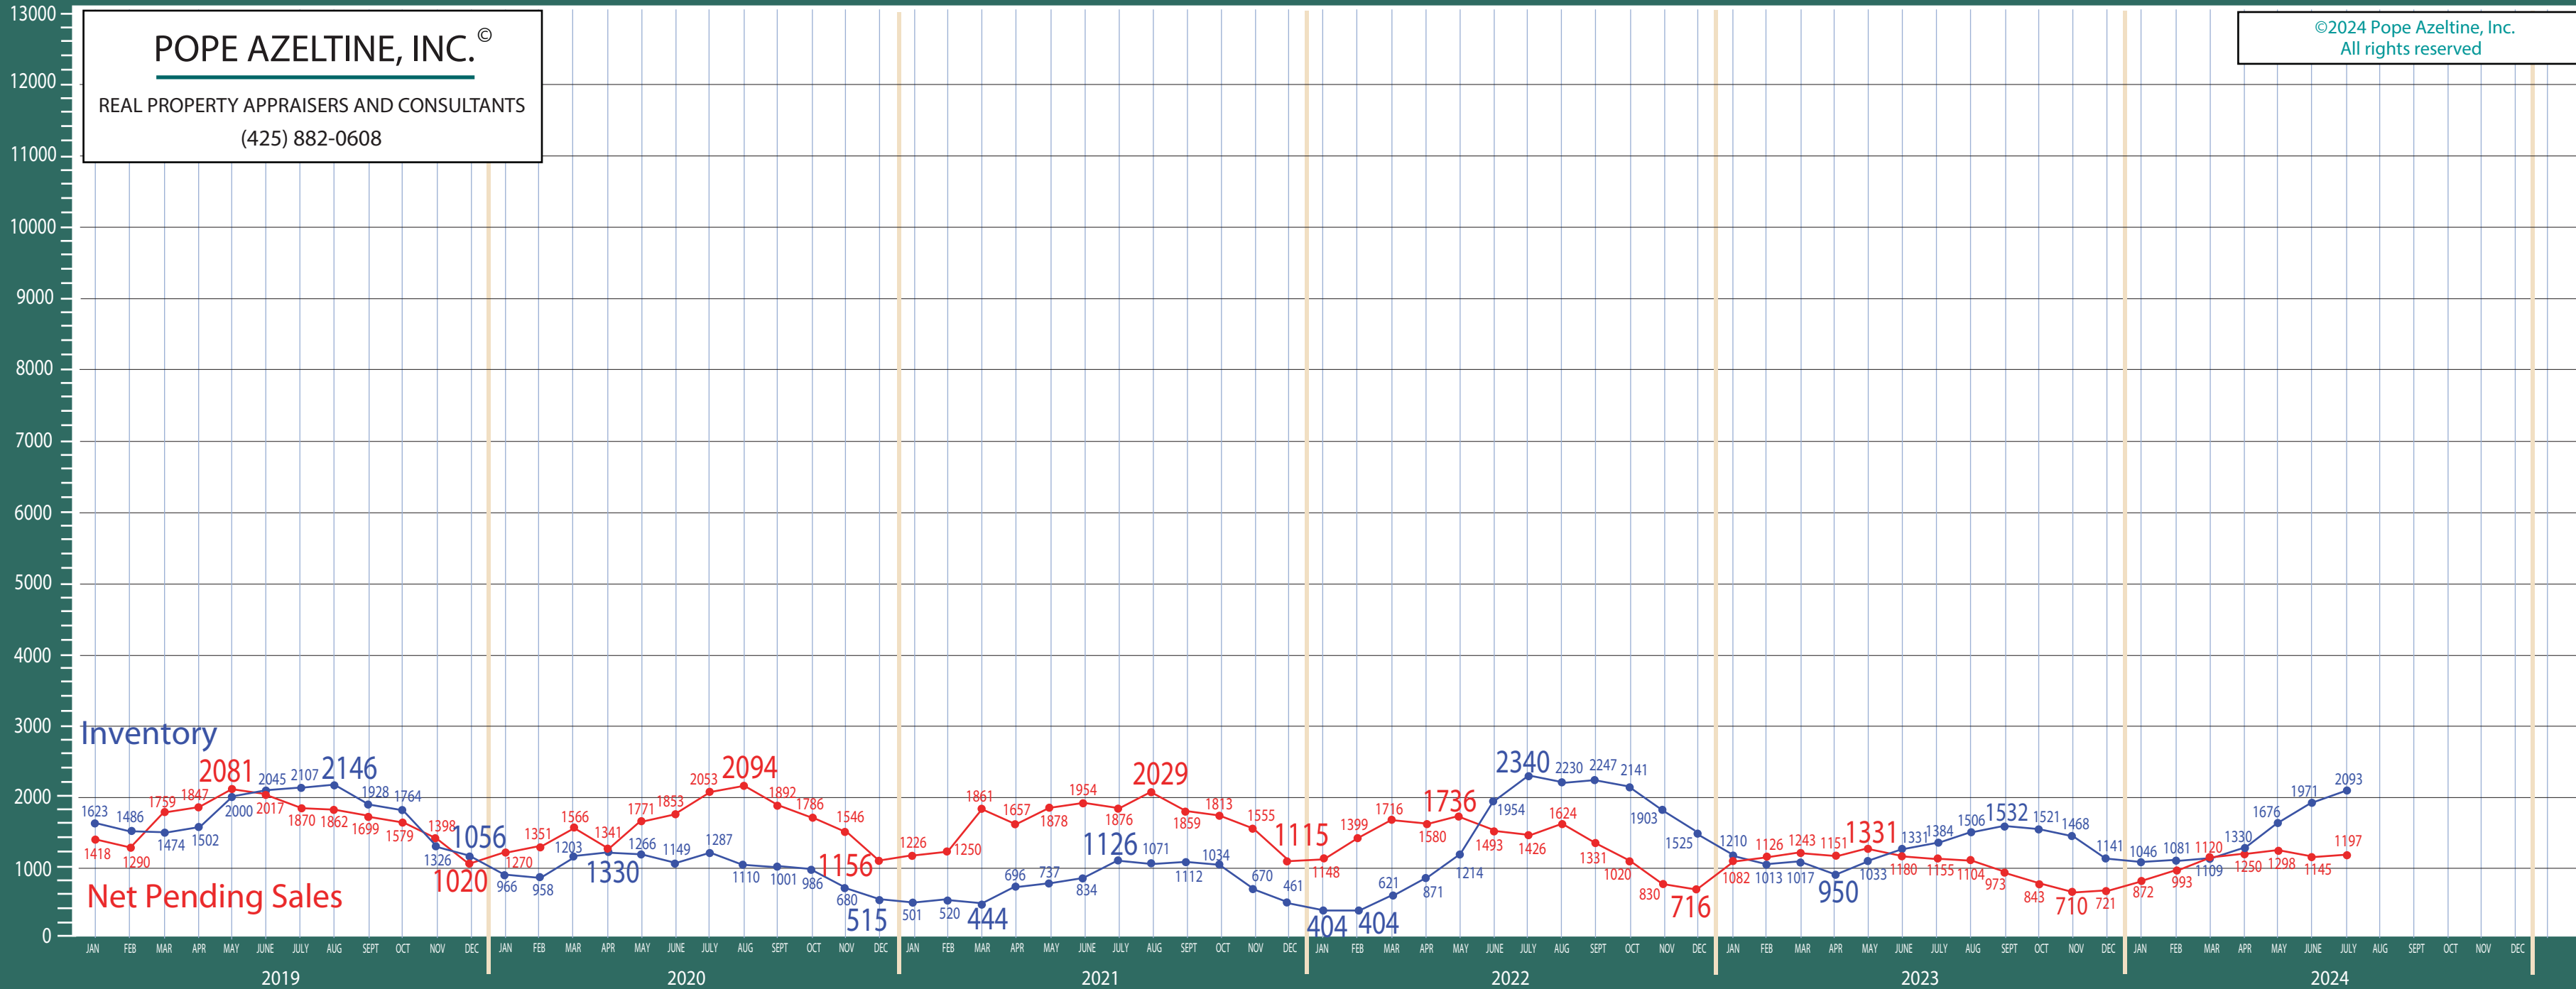

Pierce County

Listing Residential & Condo Only

POPE AZELTINE, INC.®
 REAL PROPERTY APPRAISERS AND CONSULTANTS
 (425) 882-0608

©2024 Pope Azeltine, Inc.
 All rights reserved

Absorption of Inventory

Absorption of Inventory January 2013 - December 2018