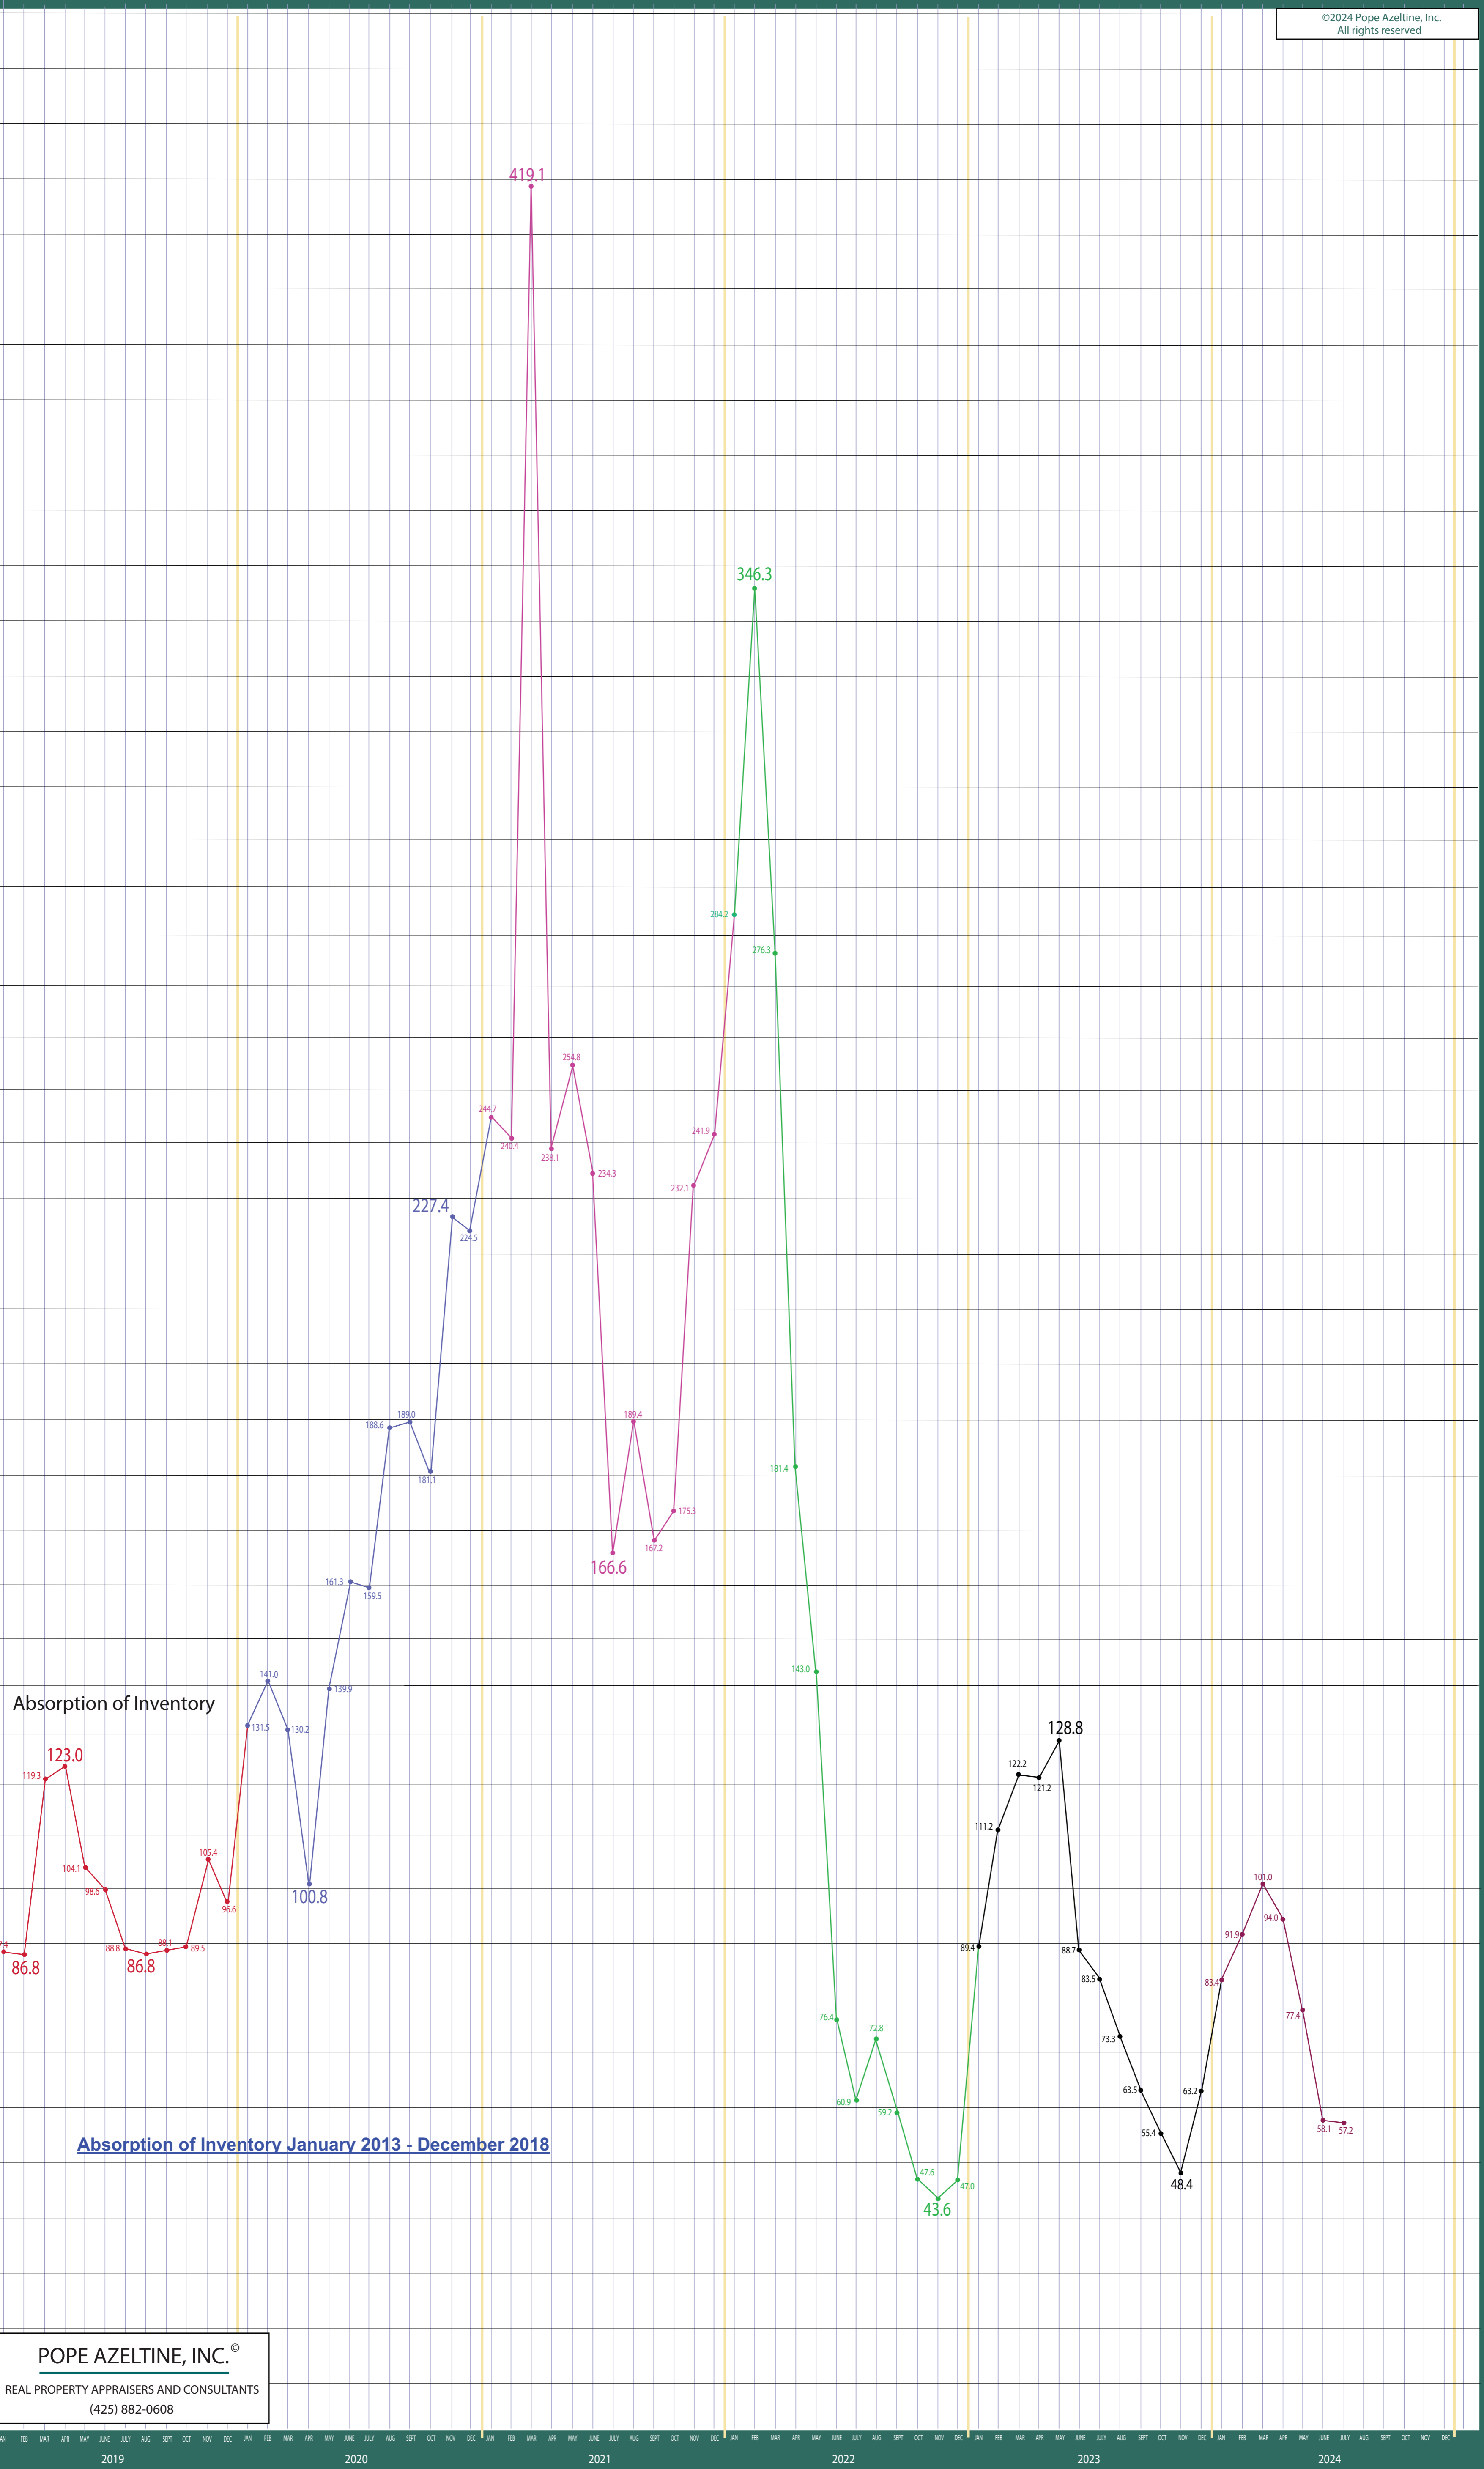

Pierce County

Listing Residential & Condo Only

POPE AZELTINE, INC.®
 REAL PROPERTY APPRAISERS AND CONSULTANTS
 (425) 882-0608

©2024 Pope Azeltine, Inc.
 All rights reserved

Absorption of Inventory

Absorption of Inventory January 2013 - December 2018