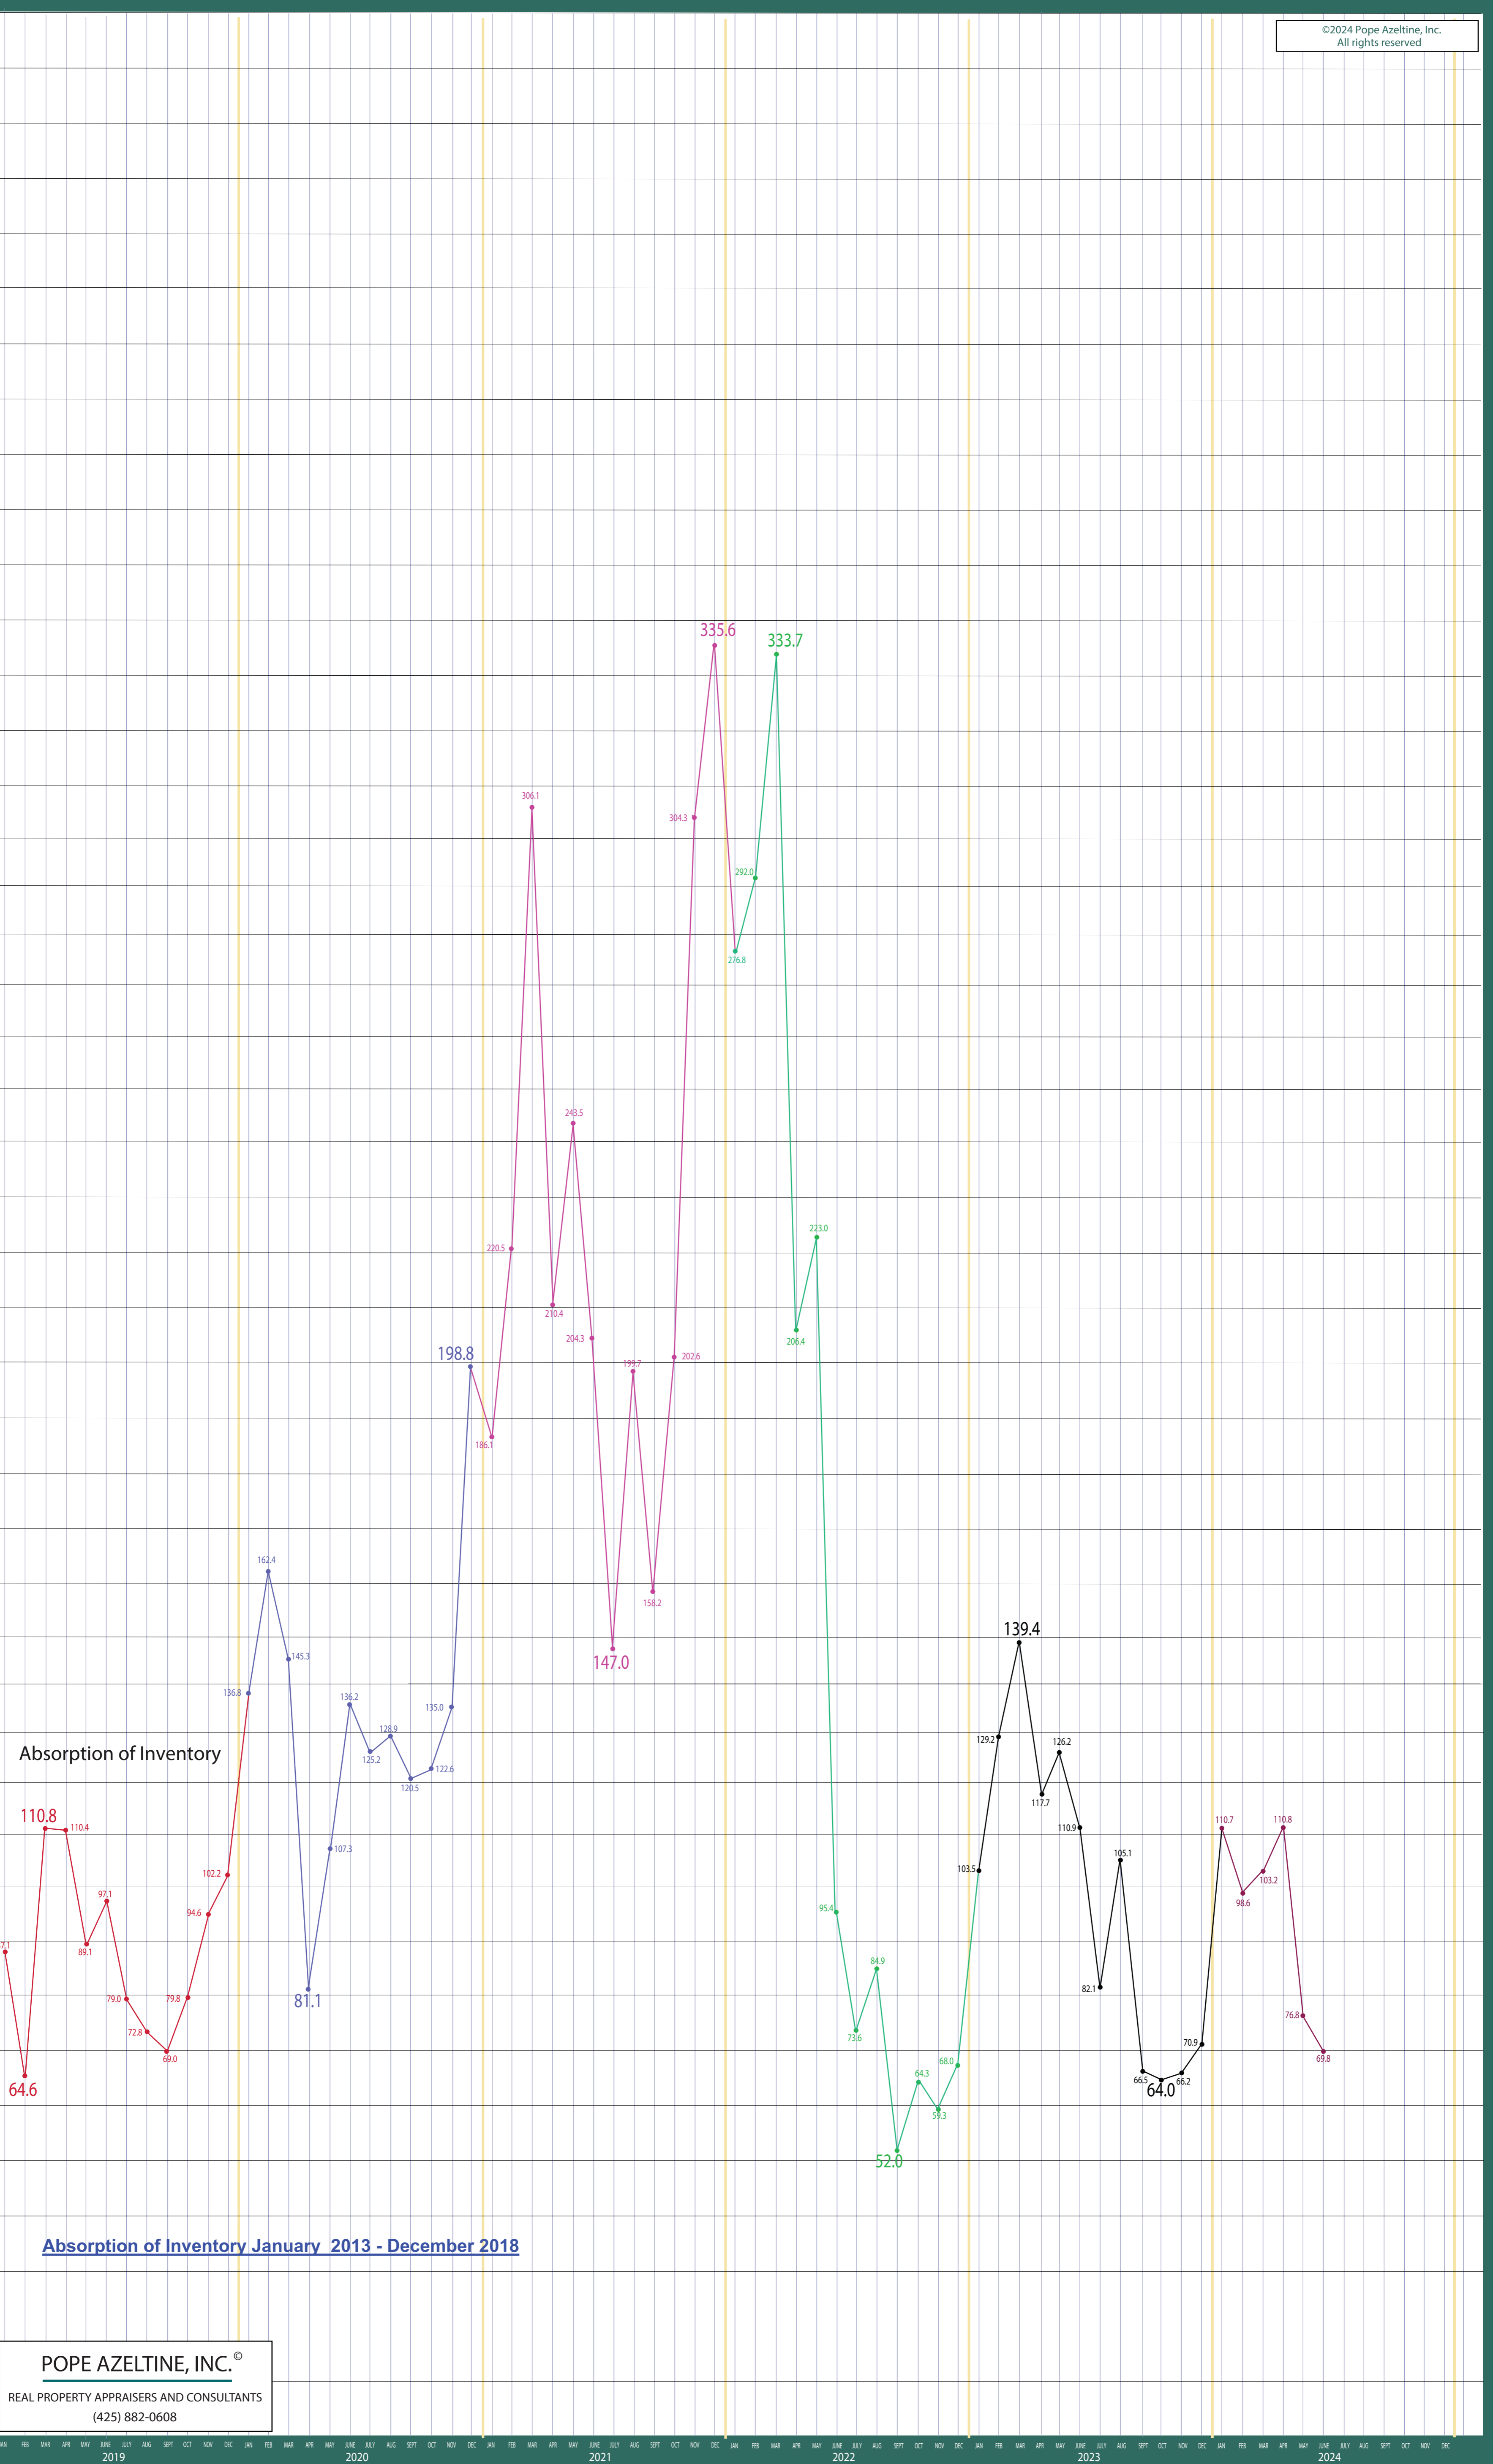

100-140 West Seattle to Federal Way

Listing Residential & Condo Only

POPE AZELTINE, INC.®
 REAL PROPERTY APPRAISERS AND CONSULTANTS
 (425) 882-0608

©2024 Pope Azeltine, Inc.
 All rights reserved

©2024 Pope Azeltine, Inc.
All rights reserved

Absorption of Inventory

Absorption of Inventory January 2013 - December 2018

POPE AZELTINE, INC.®
REAL PROPERTY APPRAISERS AND CONSULTANTS
(425) 882-0608