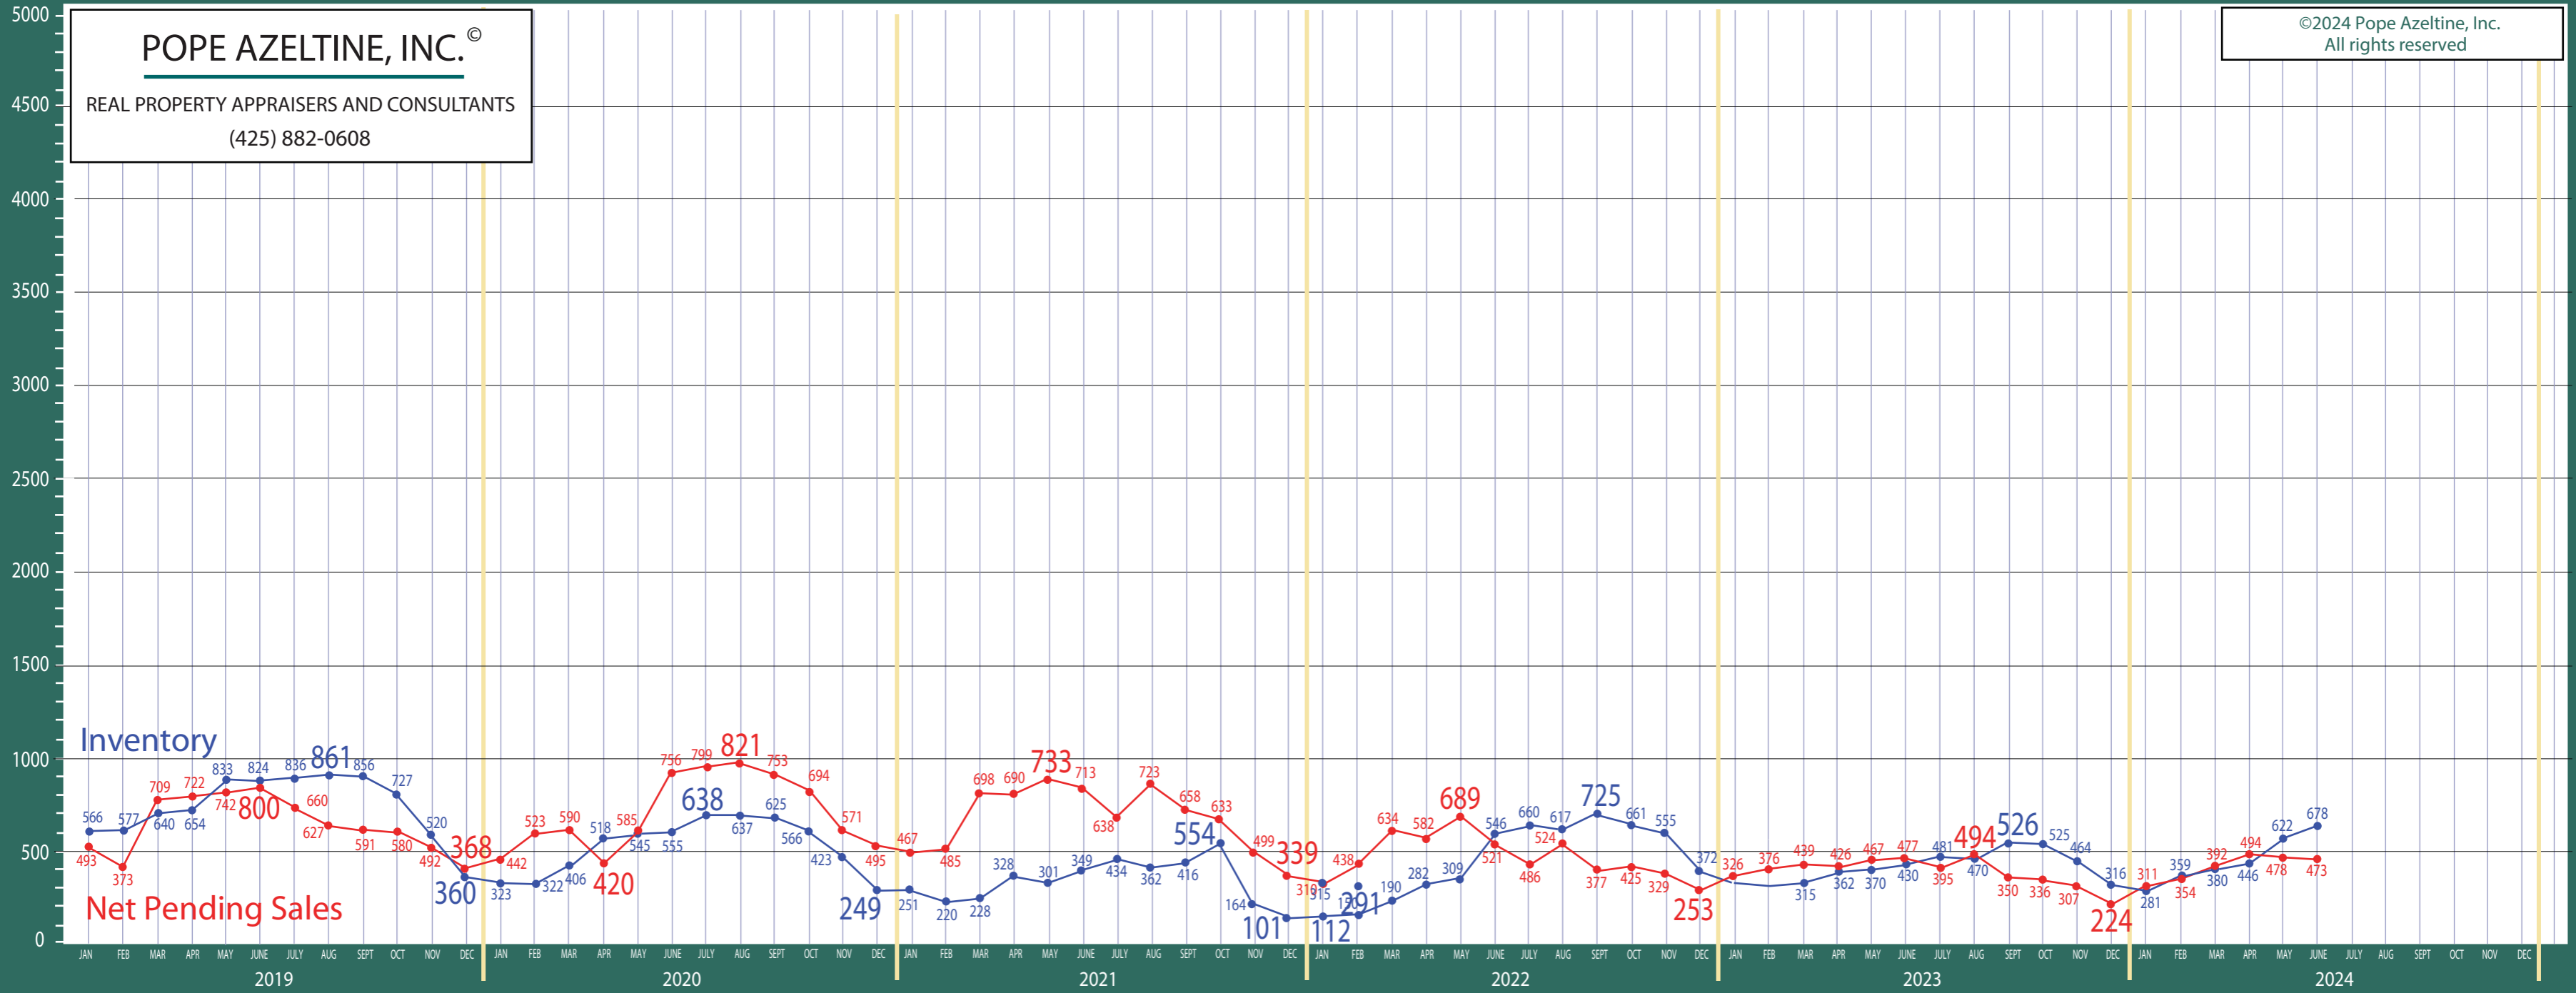

100-140 West Seattle to Federal Way

Listing Residential & Condo Only

POPE AZELTINE, INC.®
REAL PROPERTY APPRAISERS AND CONSULTANTS
(425) 882-0608

©2024 Pope Azeltine, Inc.
All rights reserved