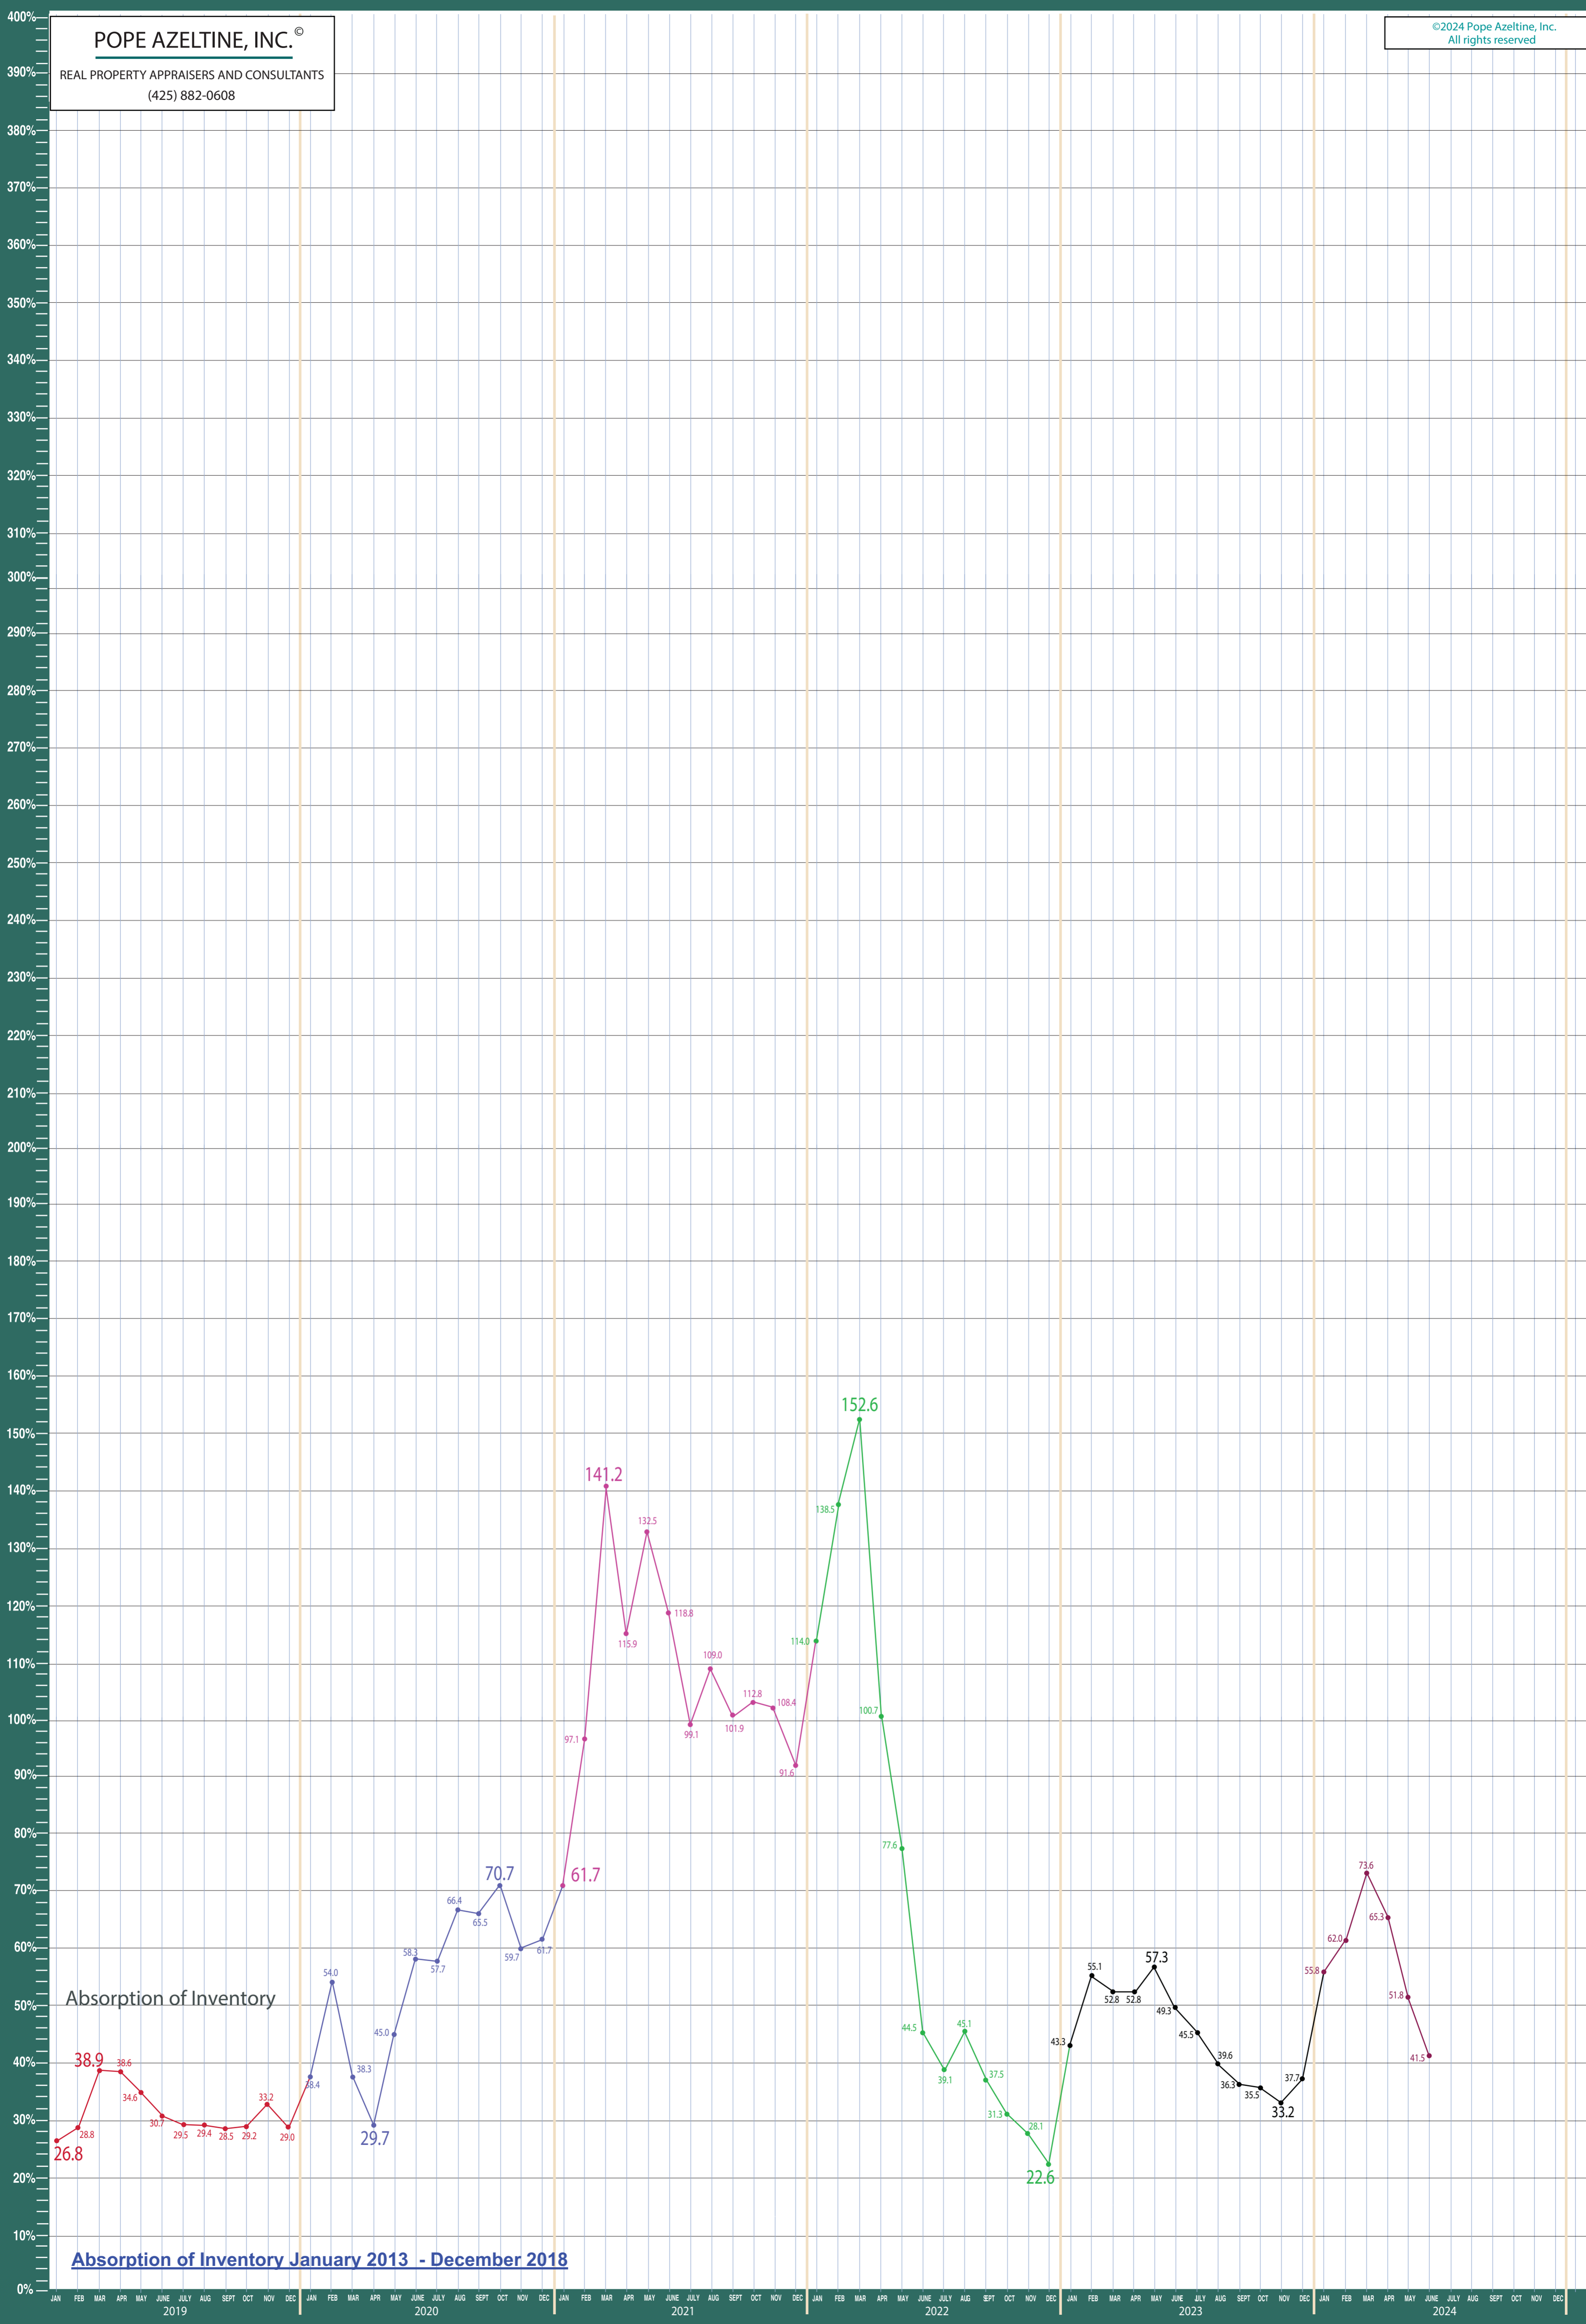

All NWMLS Areas Combined

\$1,000,000 + Residential & Condo Statistics

POPE AZELTINE, INC.®
 REAL PROPERTY APPRAISERS AND CONSULTANTS
 (425) 882-0608

©2024 Pope Azeltine, Inc.
 All rights reserved

POPE AZELTINE, INC.®

REAL PROPERTY APPRAISERS AND CONSULTANTS
(425) 882-0608

©2024 Pope Azeltine, Inc.
All rights reserved

Absorption of Inventory

Absorption of Inventory January 2013 - December 2018