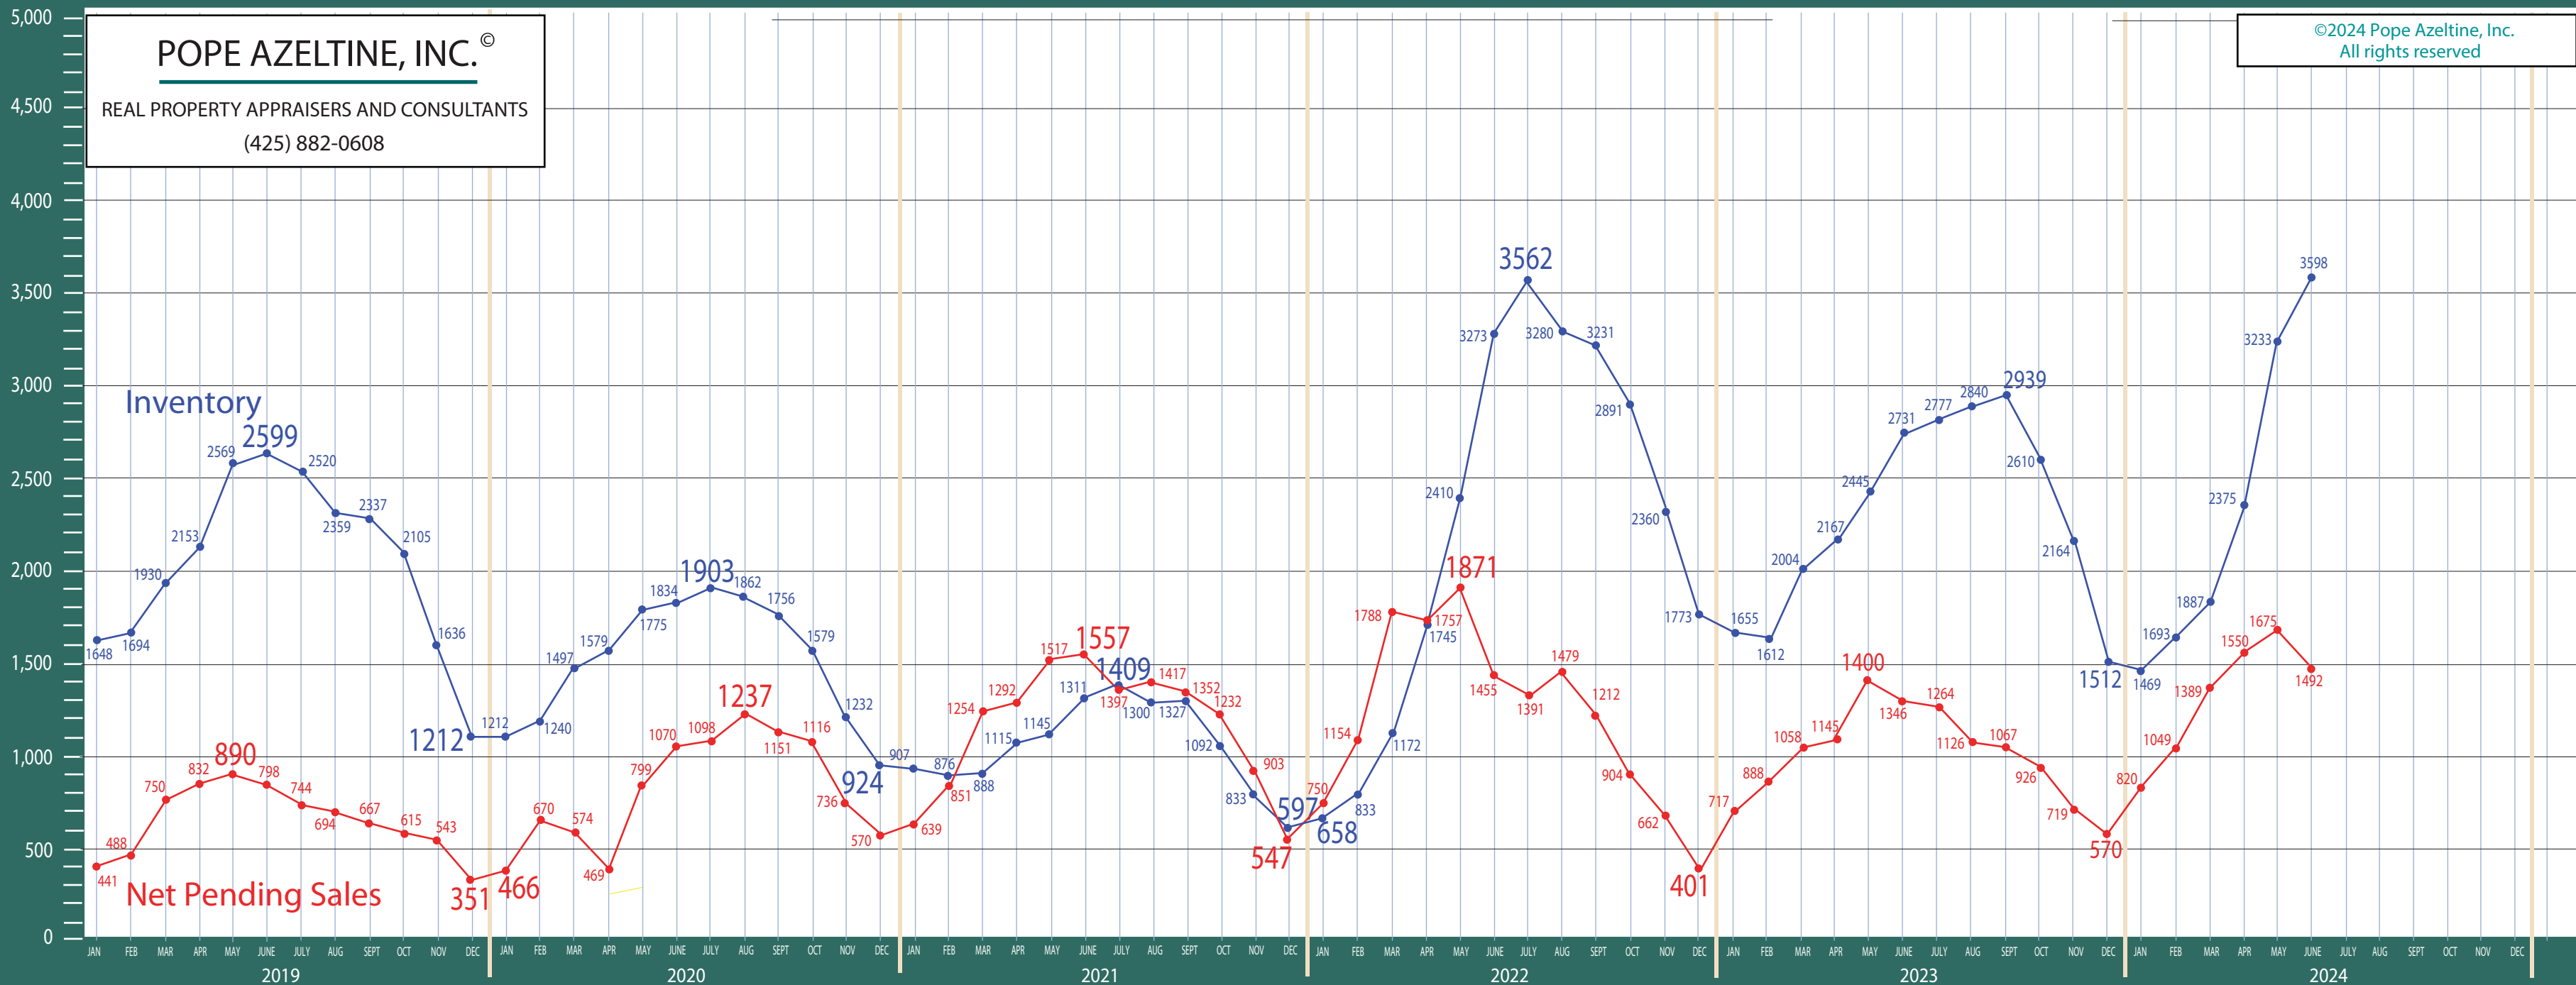

All NWMLS Areas Combined

\$1,000,000 + Residential & Condo Statistics

POPE AZELTINE, INC.®
 REAL PROPERTY APPRAISERS AND CONSULTANTS
 (425) 882-0608

©2024 Pope Azeltine, Inc.
 All rights reserved

POPE AZELTINE, INC.®