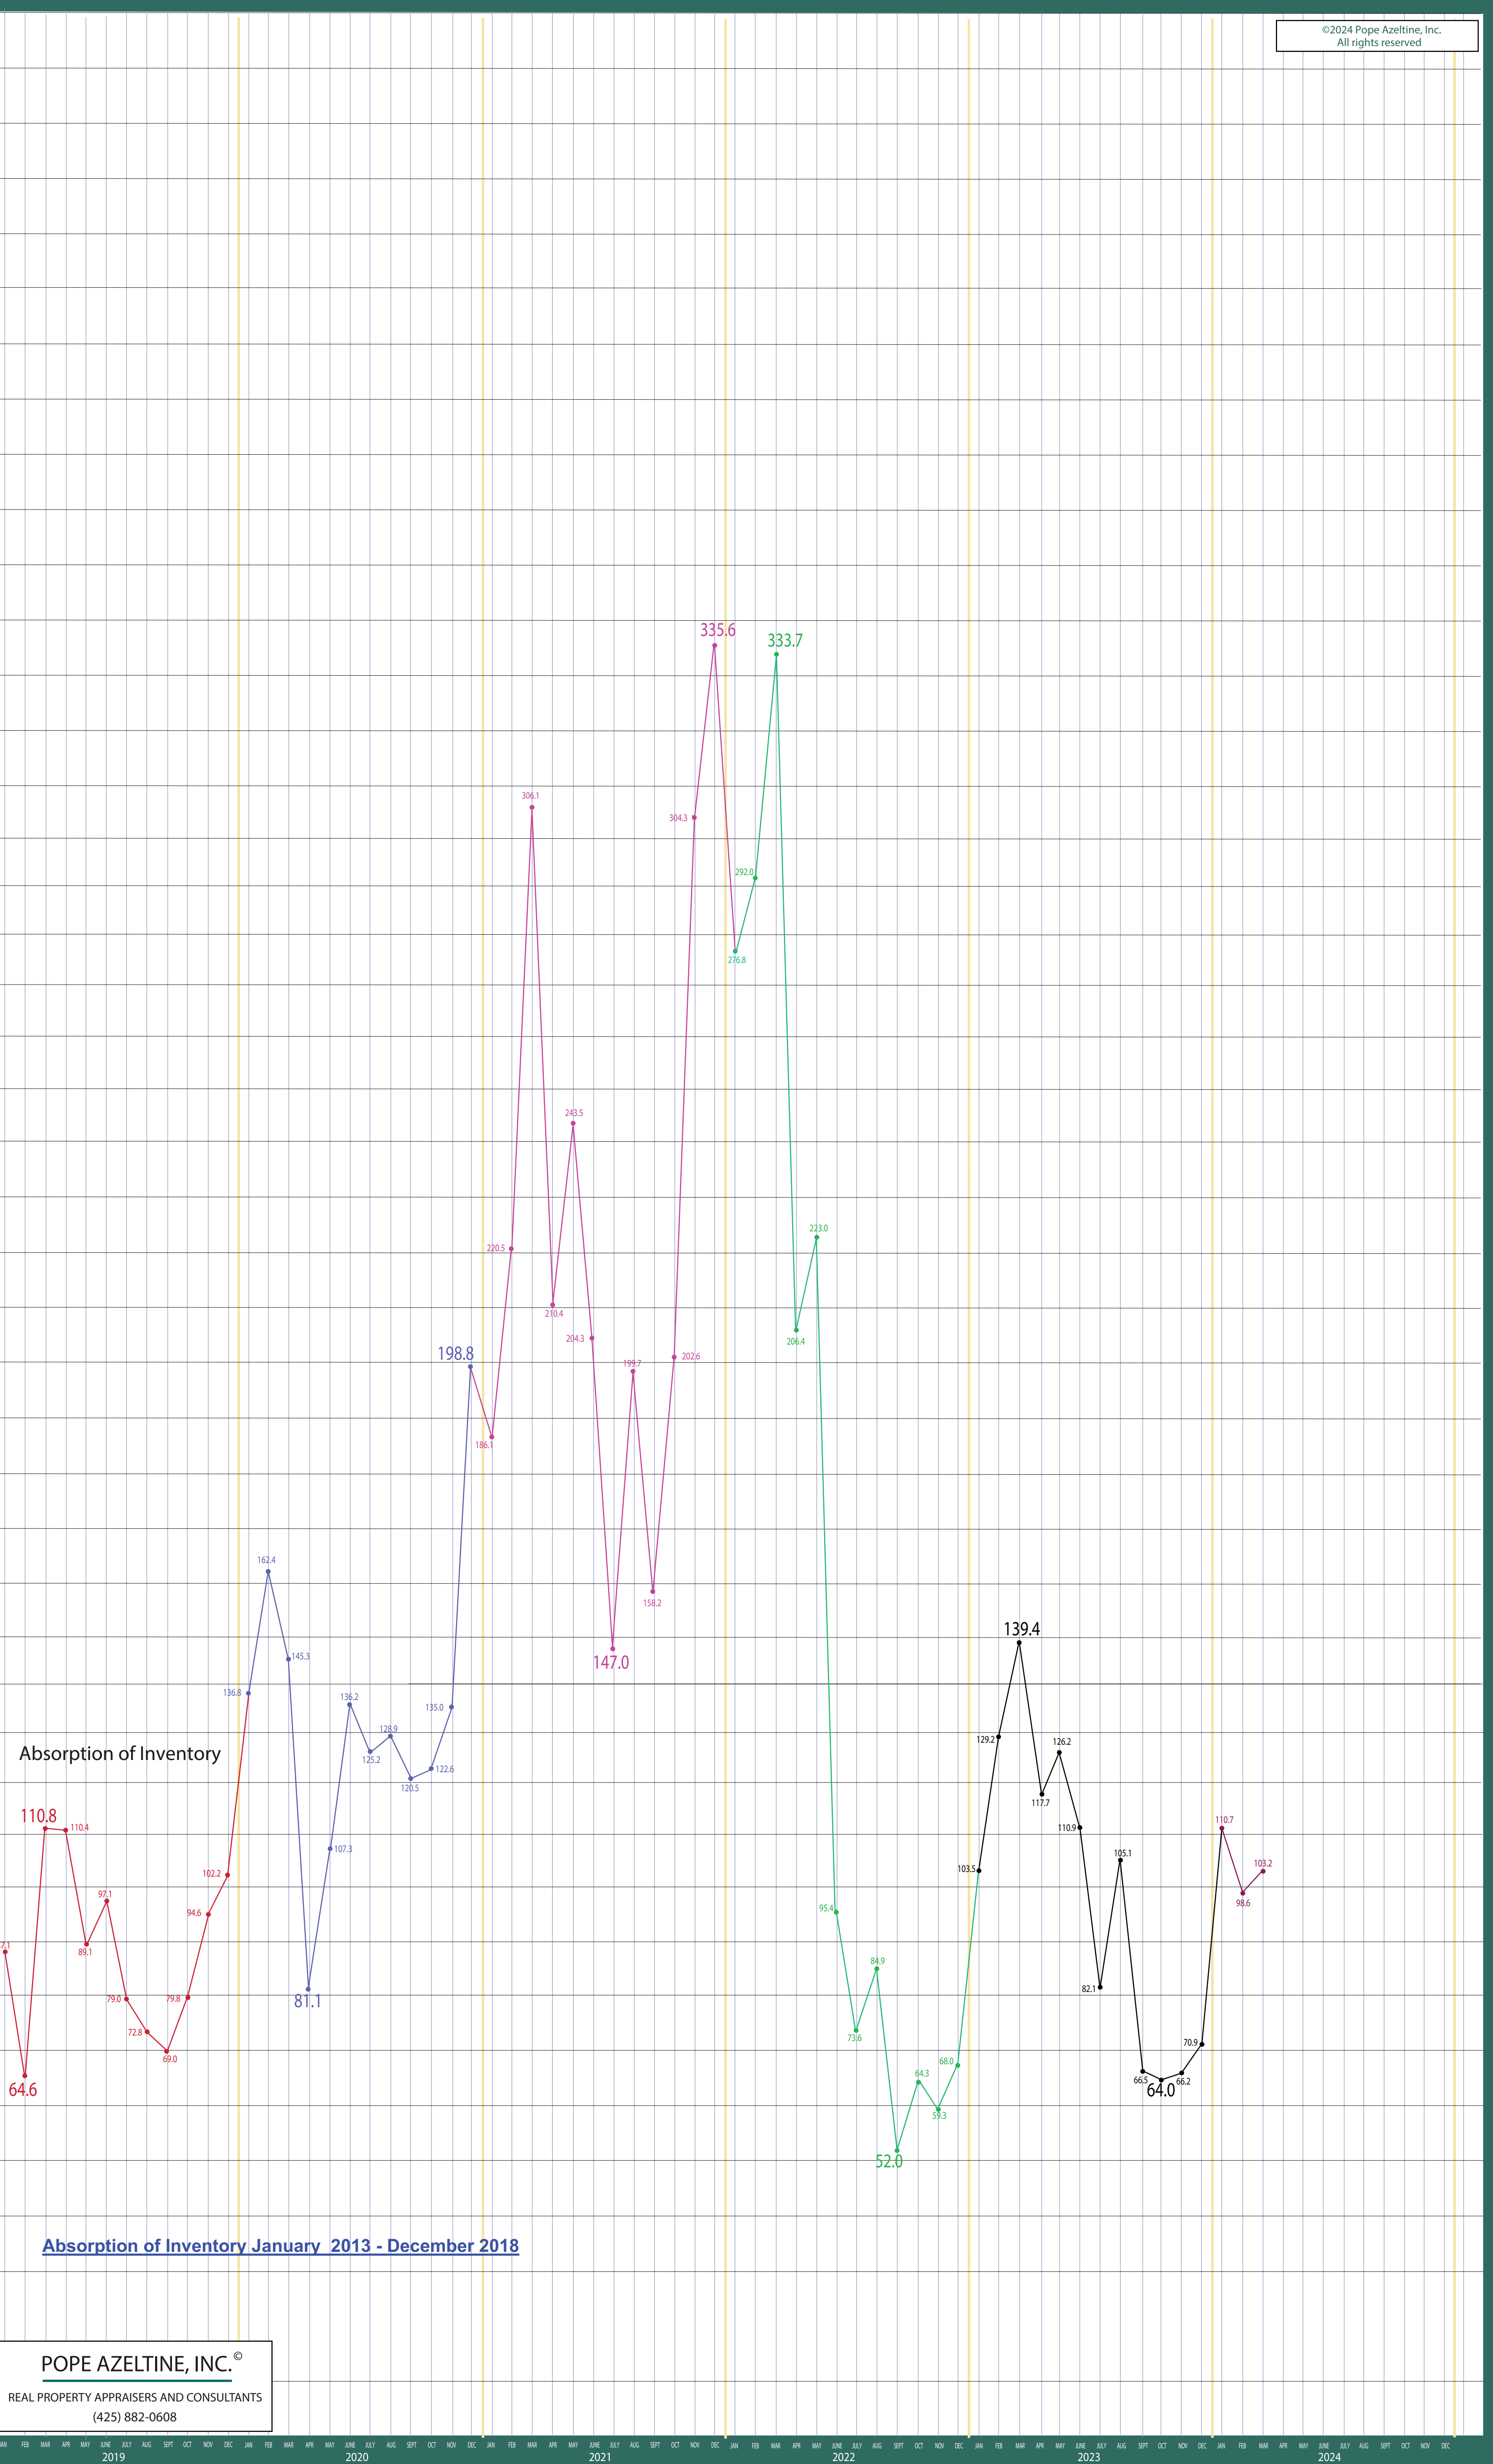

100-140 West Seattle to Federal Way

Listing Residential & Condo Only

POPE AZELTINE, INC.®
 REAL PROPERTY APPRAISERS AND CONSULTANTS
 (425) 882-0608

©2024 Pope Azeltine, Inc.
 All rights reserved

©2024 Pope Azeltine, Inc.
All rights reserved

Absorption of Inventory

Absorption of Inventory January 2013 - December 2018

POPE AZELTINE, INC.®
REAL PROPERTY APPRAISERS AND CONSULTANTS
(425) 882-0608