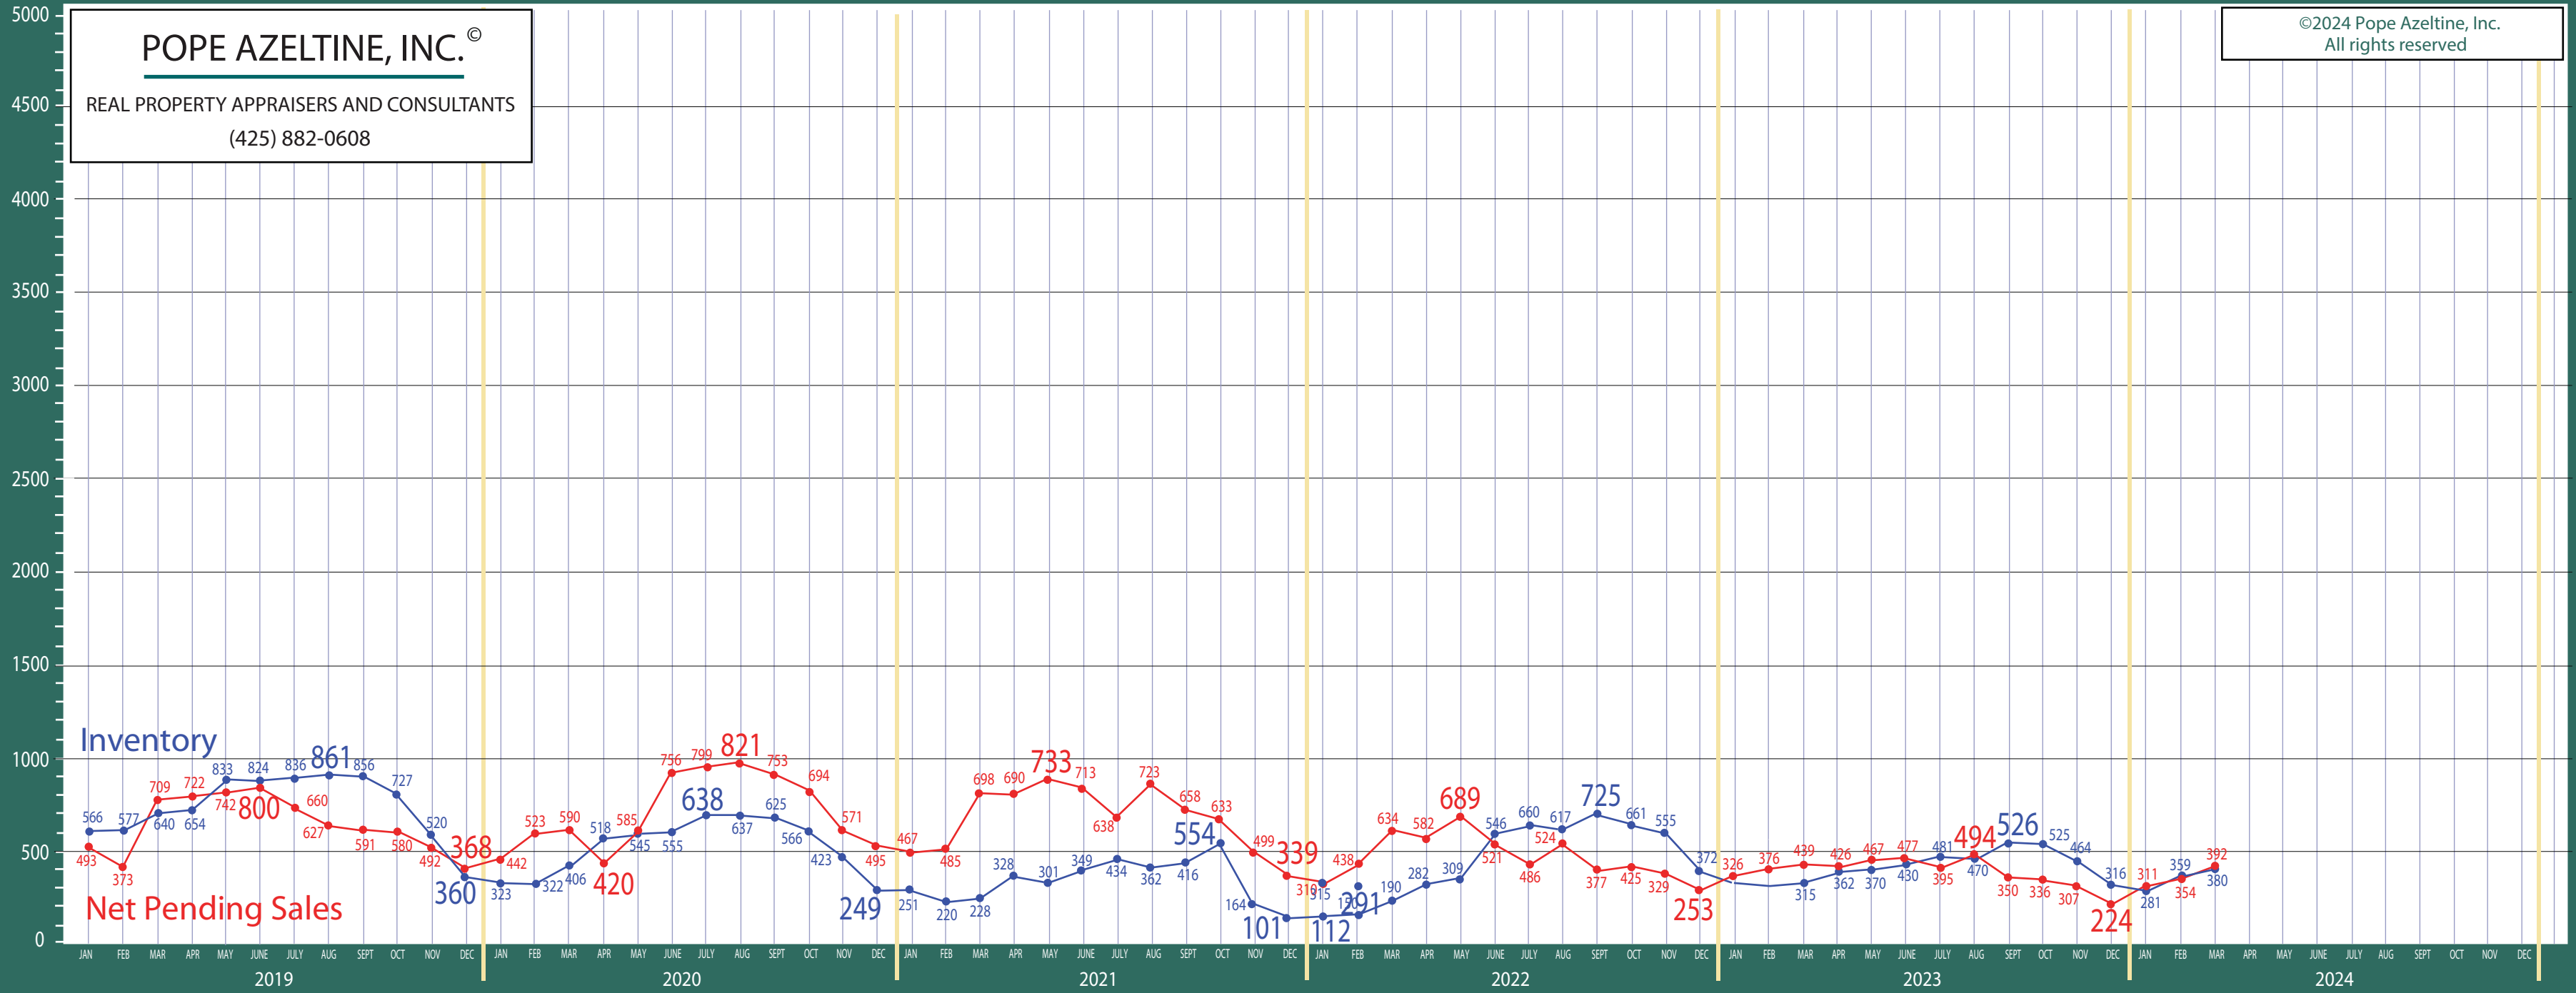

100-140 West Seattle to Federal Way

Listing Residential & Condo Only

POPE AZELTINE, INC.®
REAL PROPERTY APPRAISERS AND CONSULTANTS
(425) 882-0608

©2024 Pope Azeltine, Inc.
All rights reserved