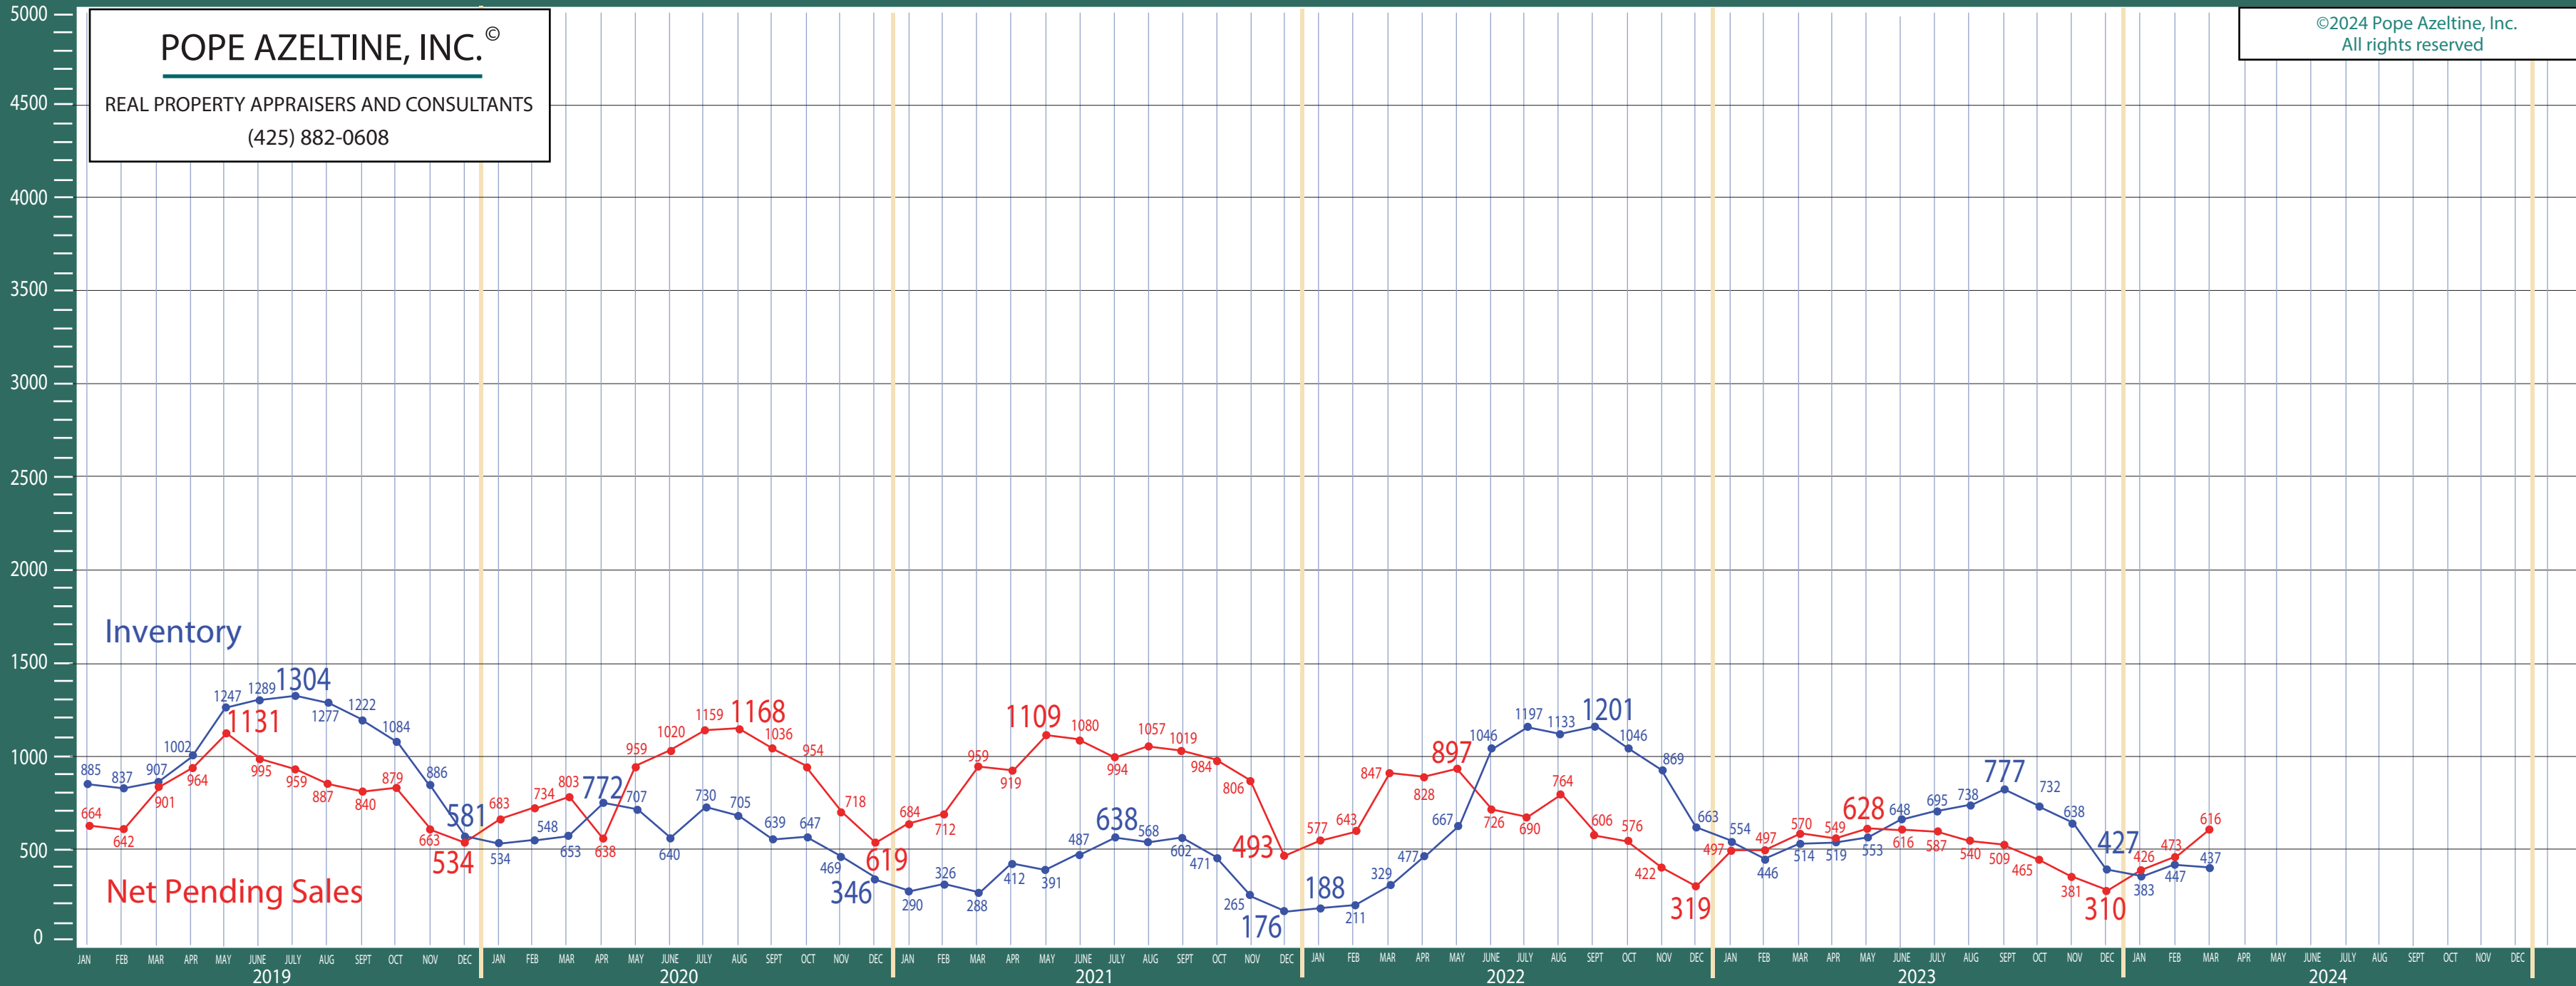

300-385 Auburn, Kent, Renton, South Seattle

Listing Residential & Condo Only

POPE AZELTINE, INC.®
 REAL PROPERTY APPRAISERS AND CONSULTANTS
 (425) 882-0608

©2024 Pope Azeltine, Inc.
 All rights reserved

©2024 Pope Azeltine, Inc.
All rights reserved