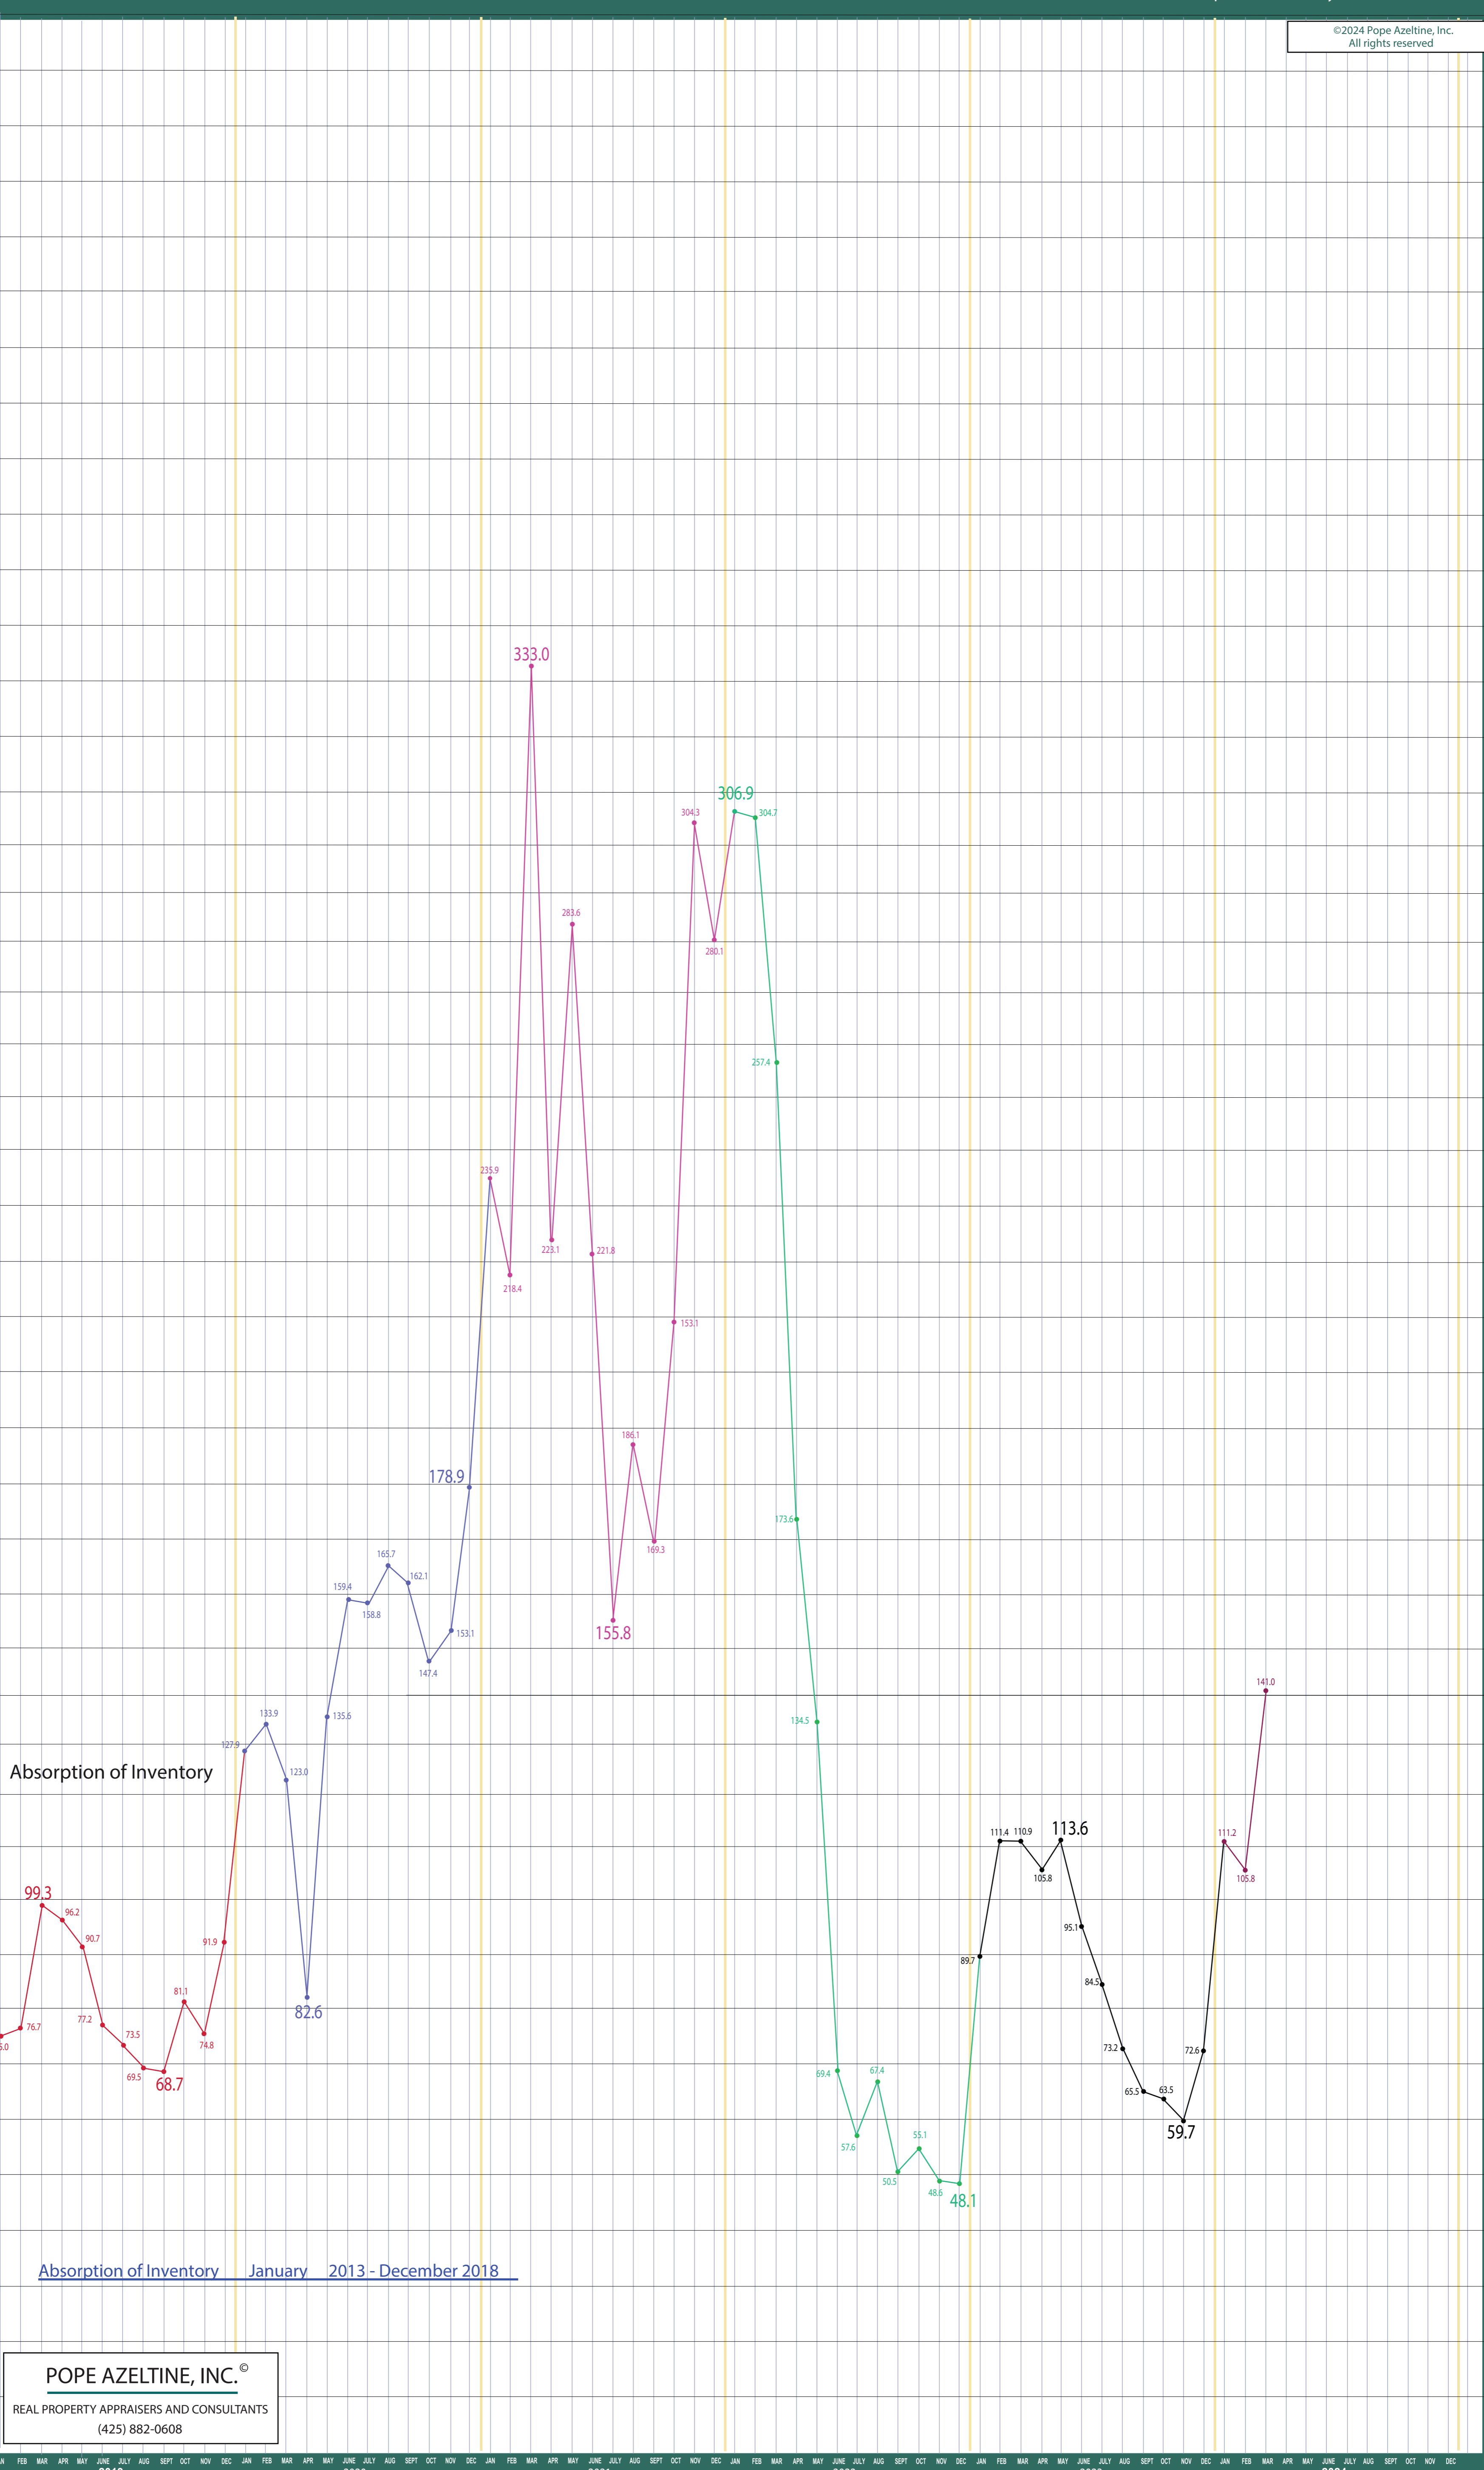

300-385 Auburn, Kent, Renton, South Seattle

Listing Residential & Condo Only

POPE AZELTINE, INC.®
 REAL PROPERTY APPRAISERS AND CONSULTANTS
 (425) 882-0608

©2024 Pope Azeltine, Inc.
 All rights reserved

©2024 Pope Azeltine, Inc.
All rights reserved

Absorption of Inventory

Absorption of Inventory January 2013 - December 2018

POPE AZELTINE, INC.®
REAL PROPERTY APPRAISERS AND CONSULTANTS
(425) 882-0608