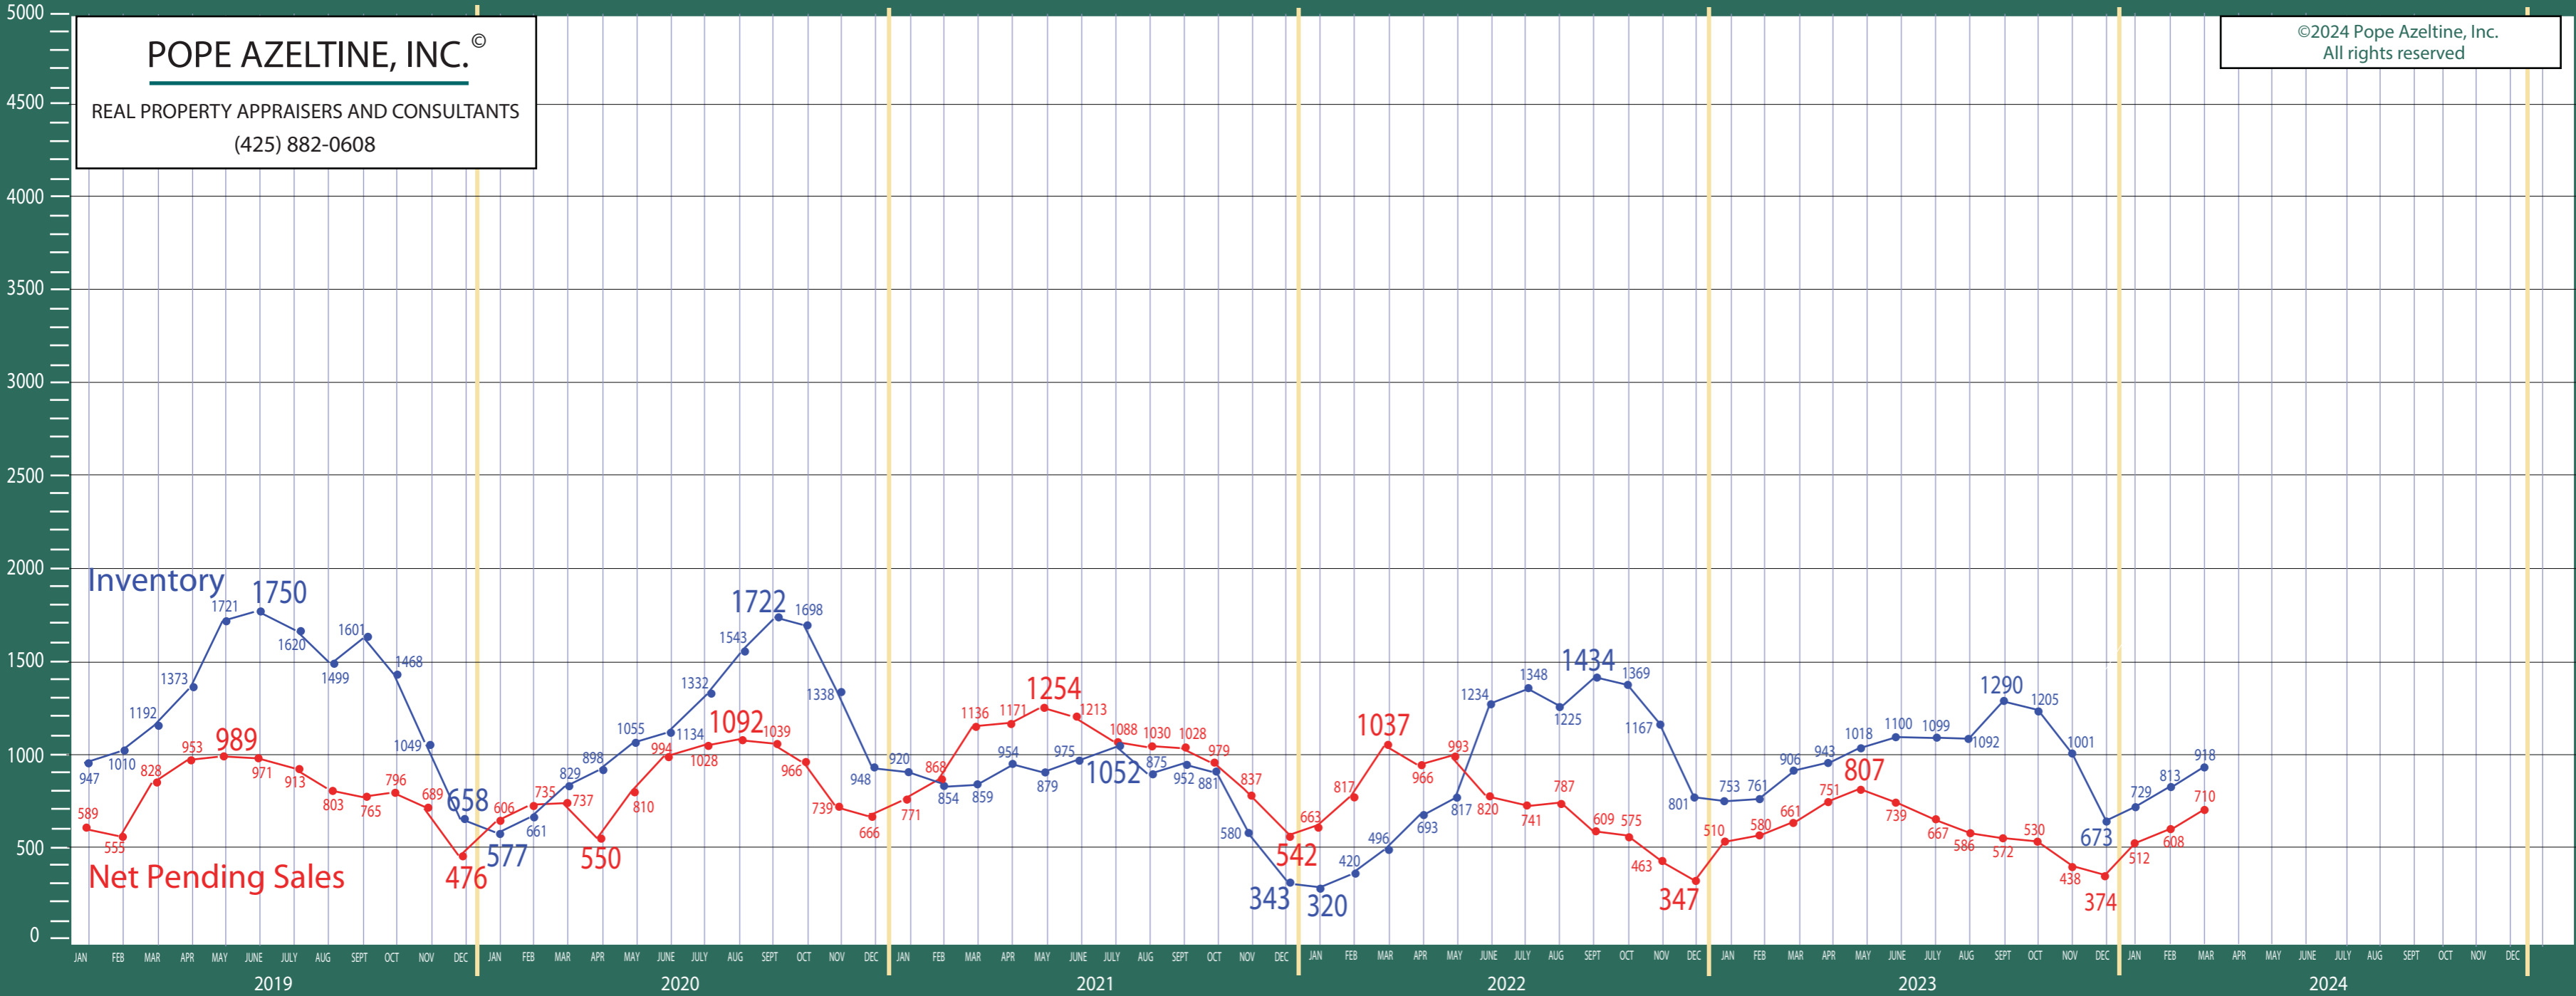

390/700-720 Central/North Seattle

Listing Residential & Condo Only

POPE AZELTINE, INC. ©
 REAL PROPERTY APPRAISERS AND CONSULTANTS
 (425) 882-0608

©2024 Pope Azeltine, Inc.
 All rights reserved

©2024 Pope Azeltine, Inc.
All rights reserved

Absorption of Inventory

Absorption of Inventory January 2013 - December 2018

POPE AZELTINE, INC.®
REAL PROPERTY APPRAISERS AND CONSULTANTS
(425) 882-0608