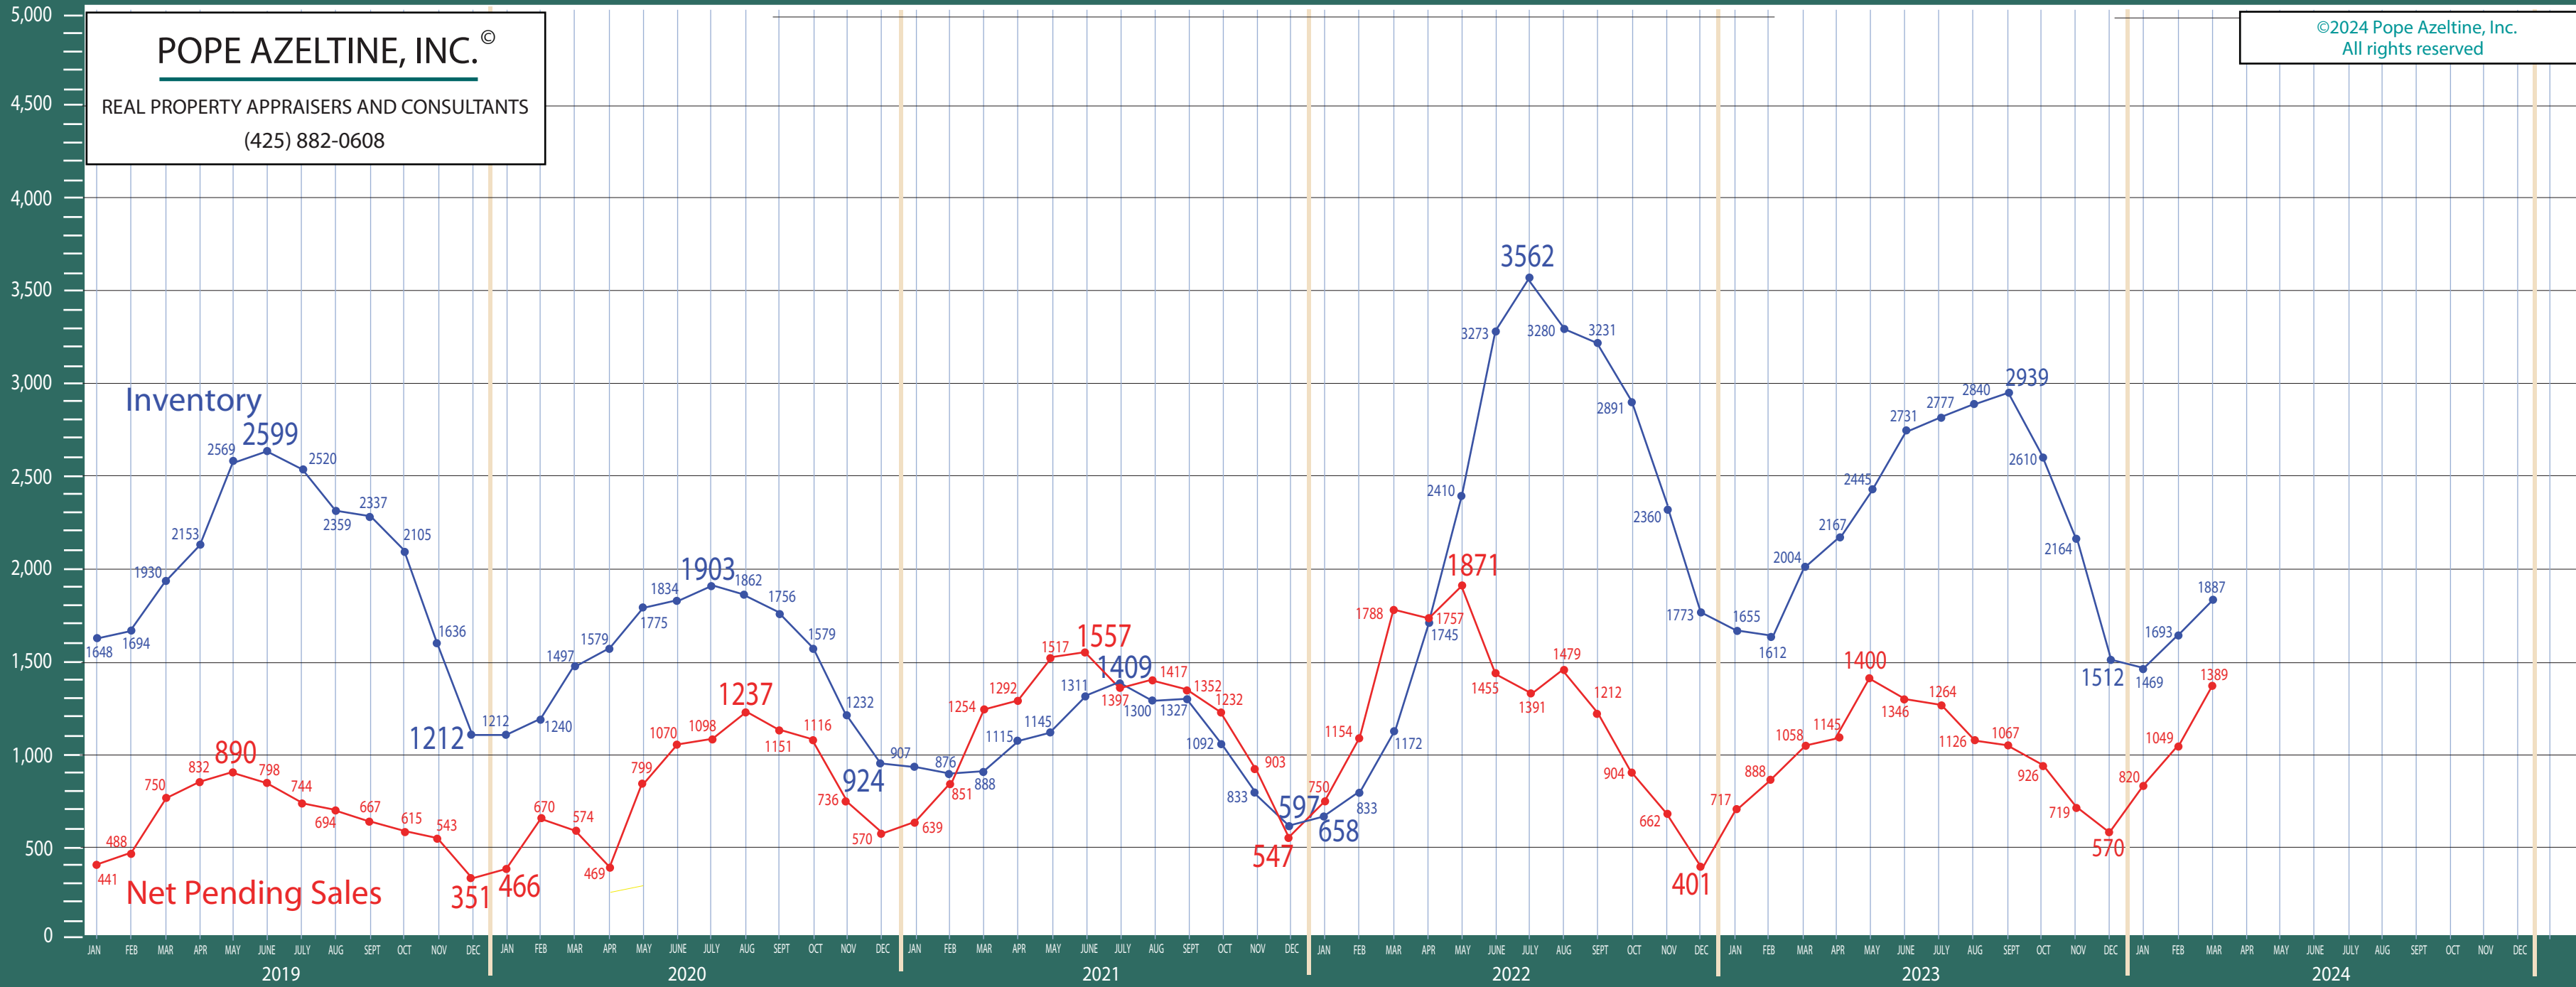

All NWMLS Areas Combined

\$1,000,000 + Residential & Condo Statistics

POPE AZELTINE, INC.®
 REAL PROPERTY APPRAISERS AND CONSULTANTS
 (425) 882-0608

©2024 Pope Azeltine, Inc.
 All rights reserved

POPE AZELTINE, INC.®