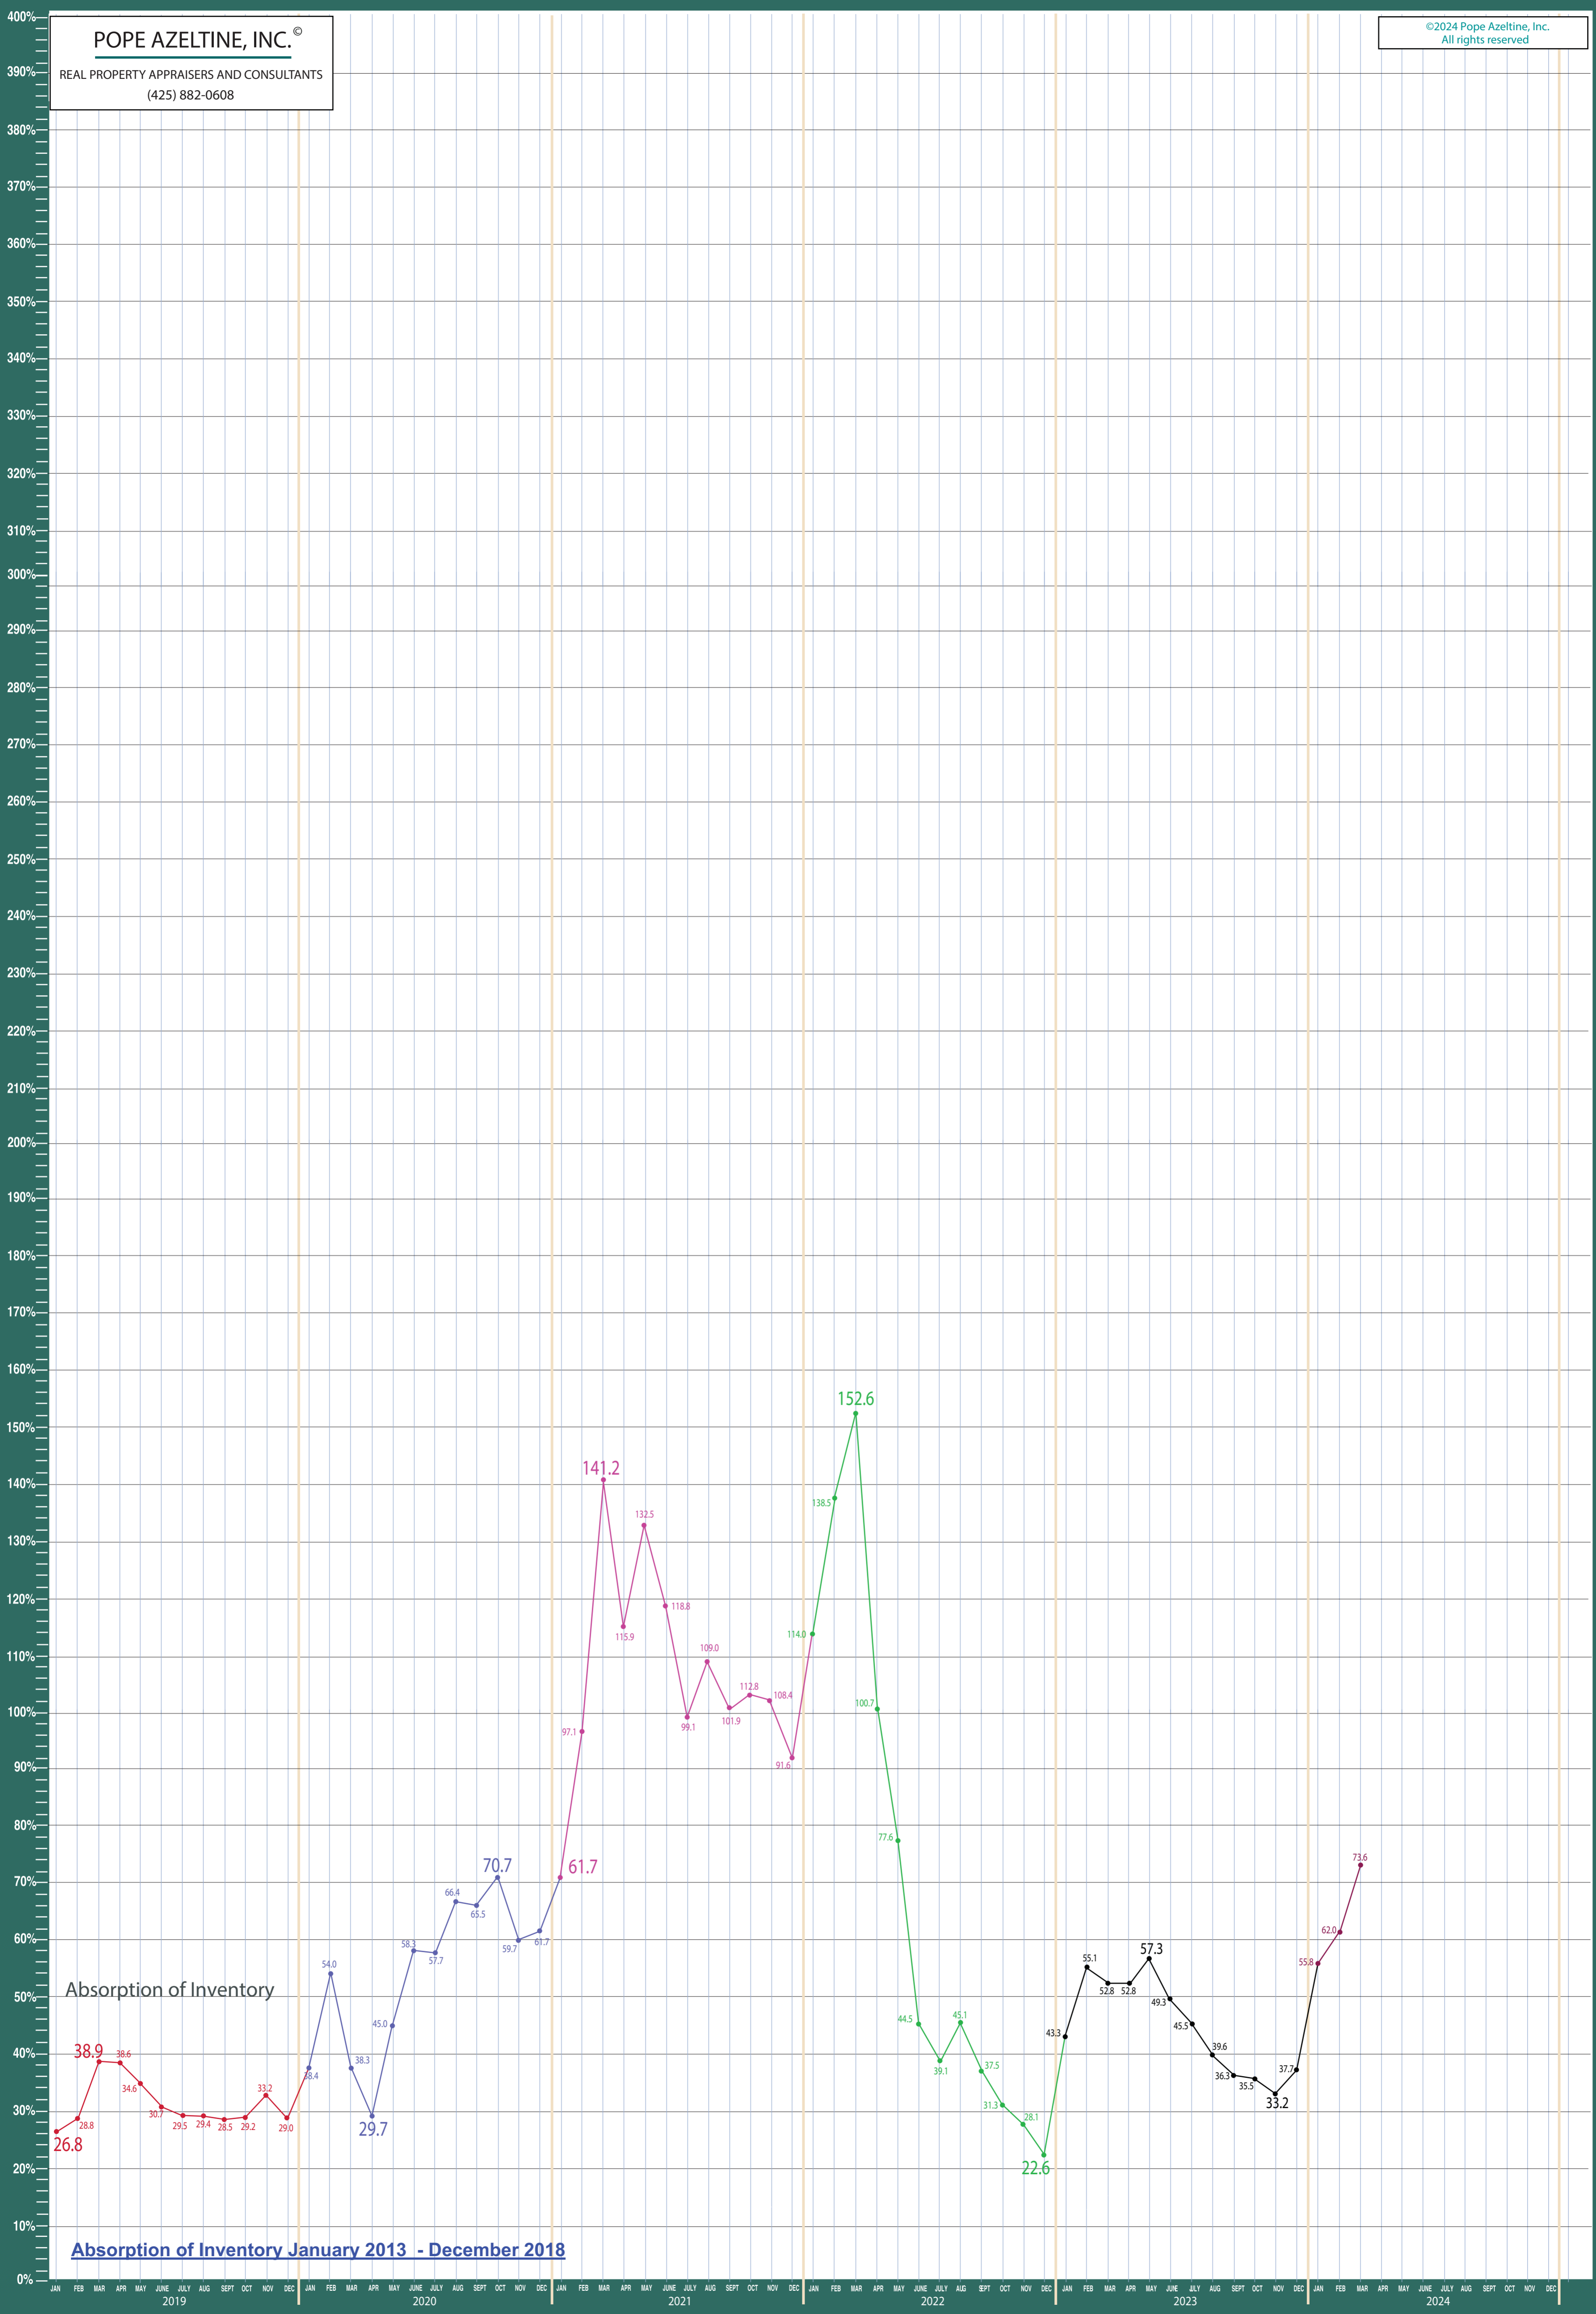

POPE AZELTINE, INC.®

REAL PROPERTY APPRAISERS AND CONSULTANTS
(425) 882-0608

©2024 Pope Azeltine, Inc.
All rights reserved

Absorption of Inventory

Absorption of Inventory January 2013 - December 2018