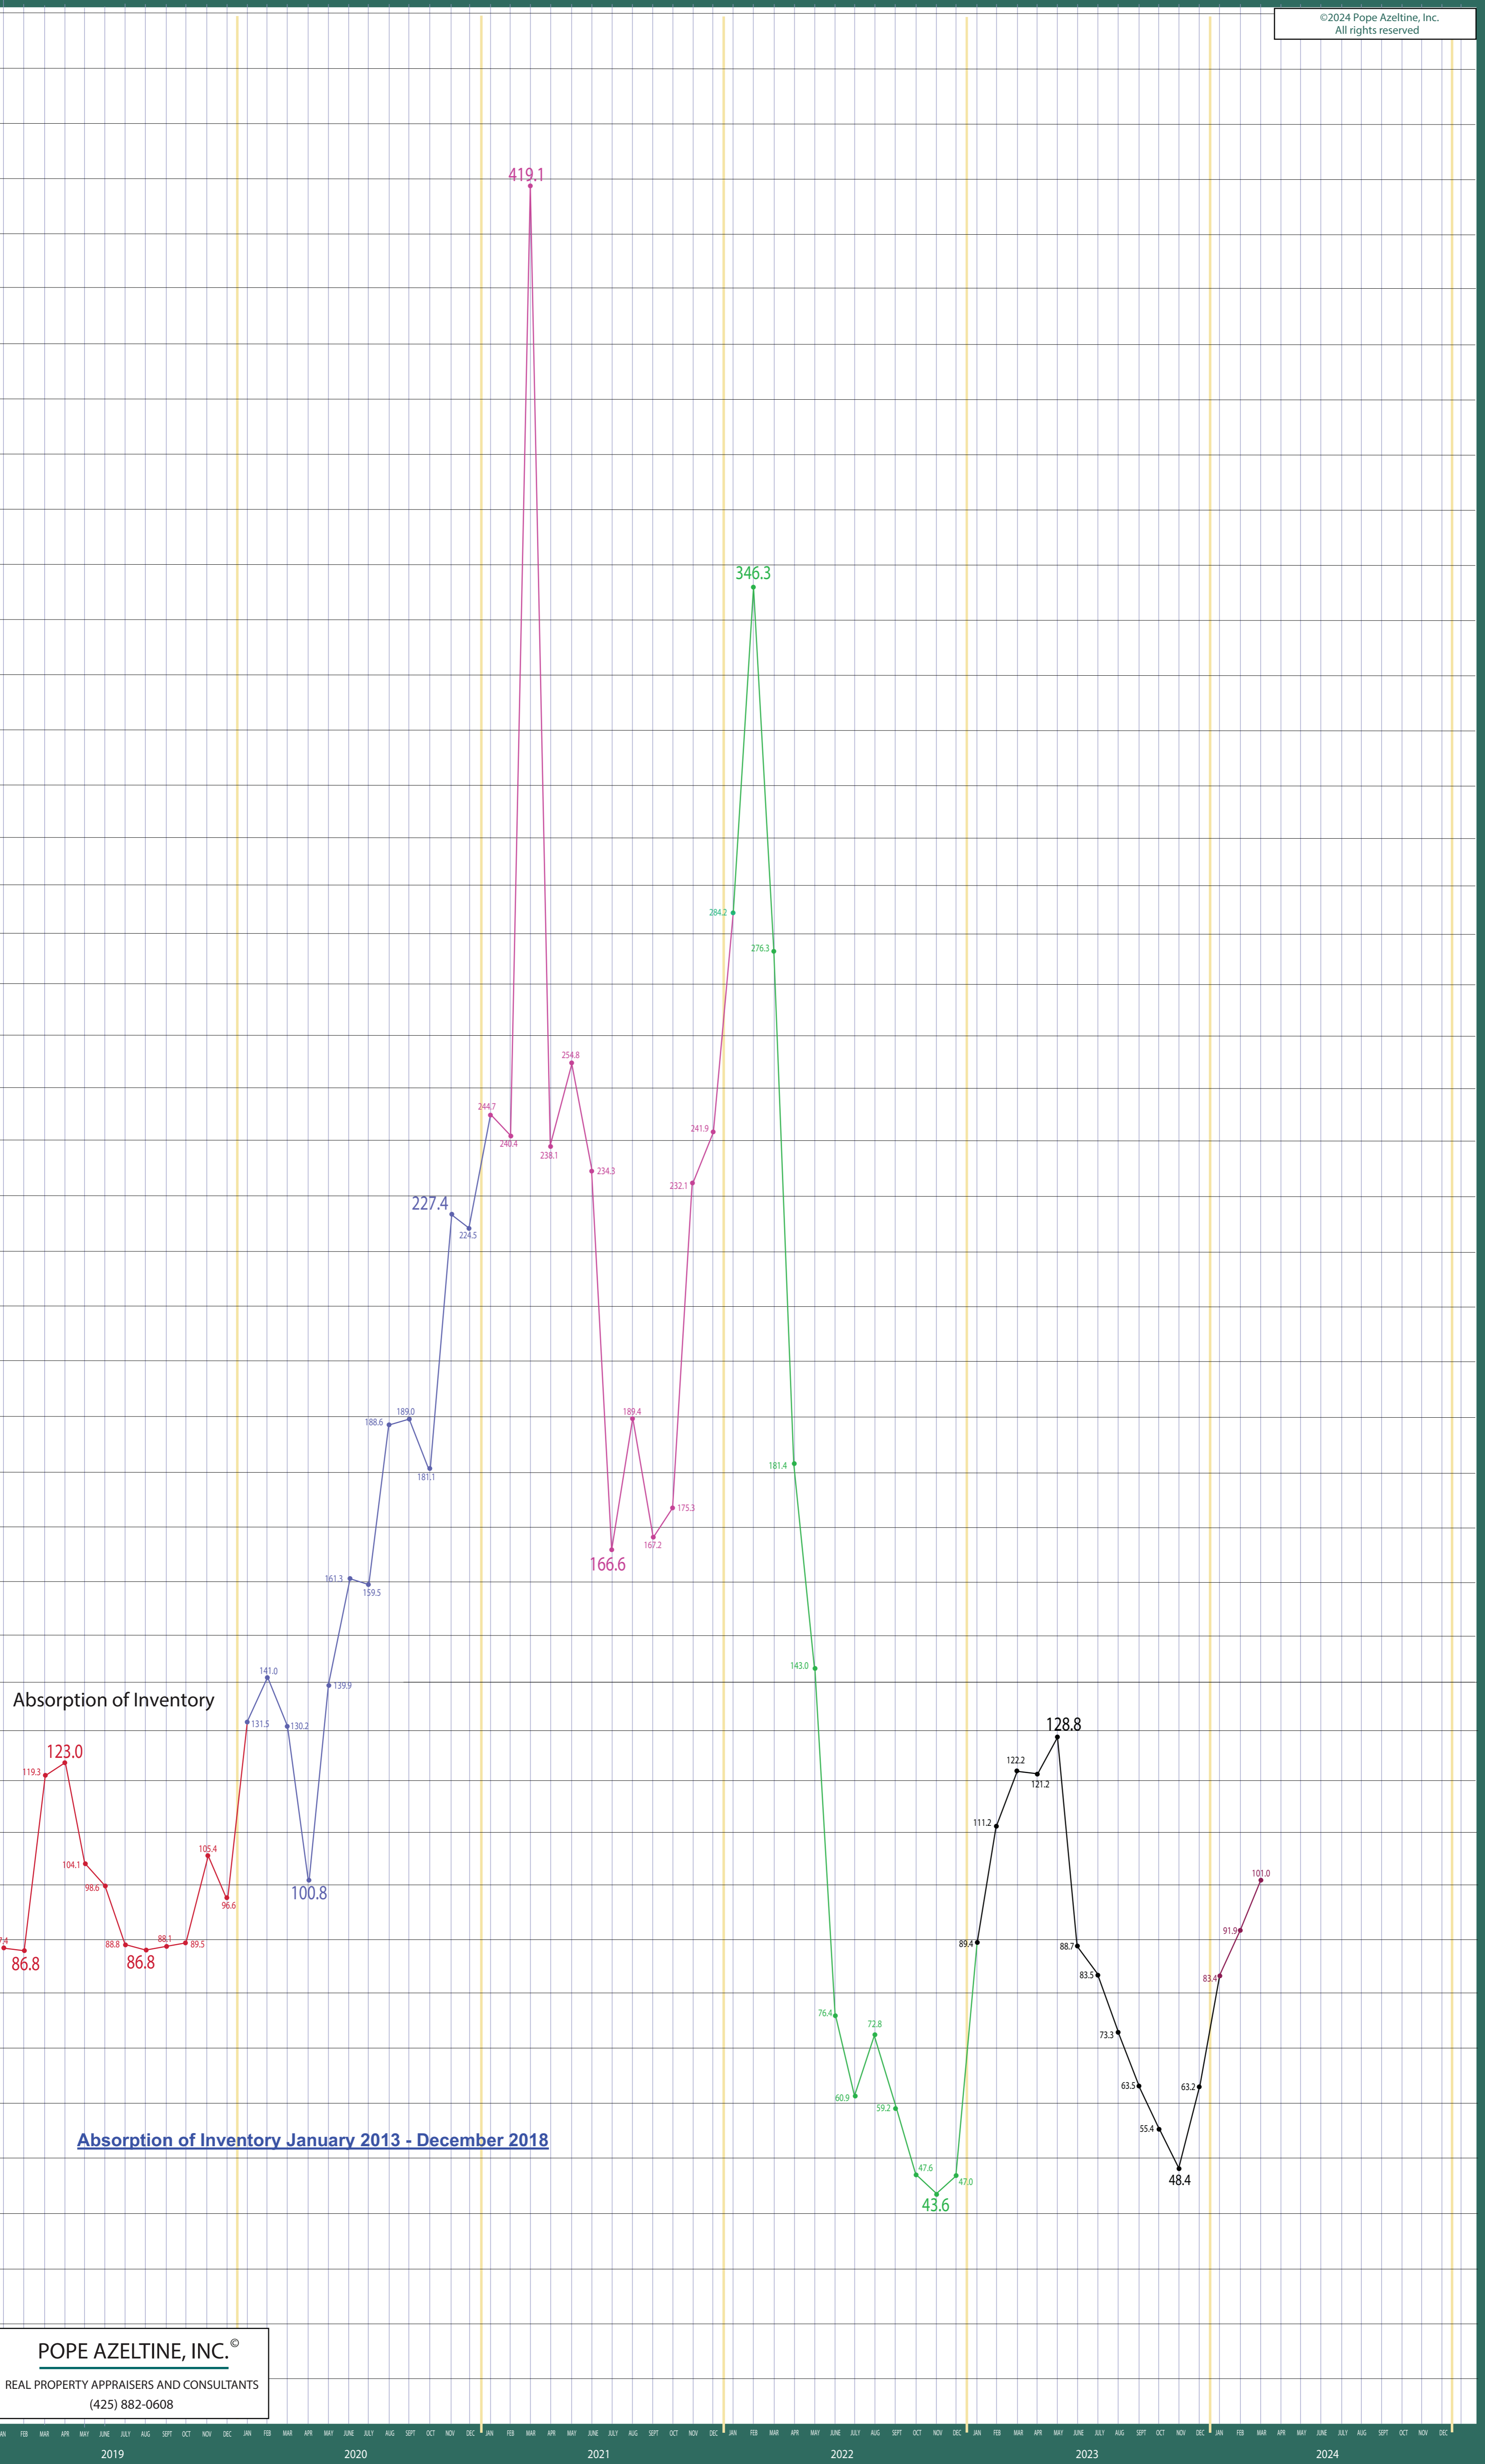

Pierce County

Listing Residential & Condo Only

POPE AZELTINE, INC.®
 REAL PROPERTY APPRAISERS AND CONSULTANTS
 (425) 882-0608

©2024 Pope Azeltine, Inc.
 All rights reserved

Absorption of Inventory

Absorption of Inventory January 2013 - December 2018