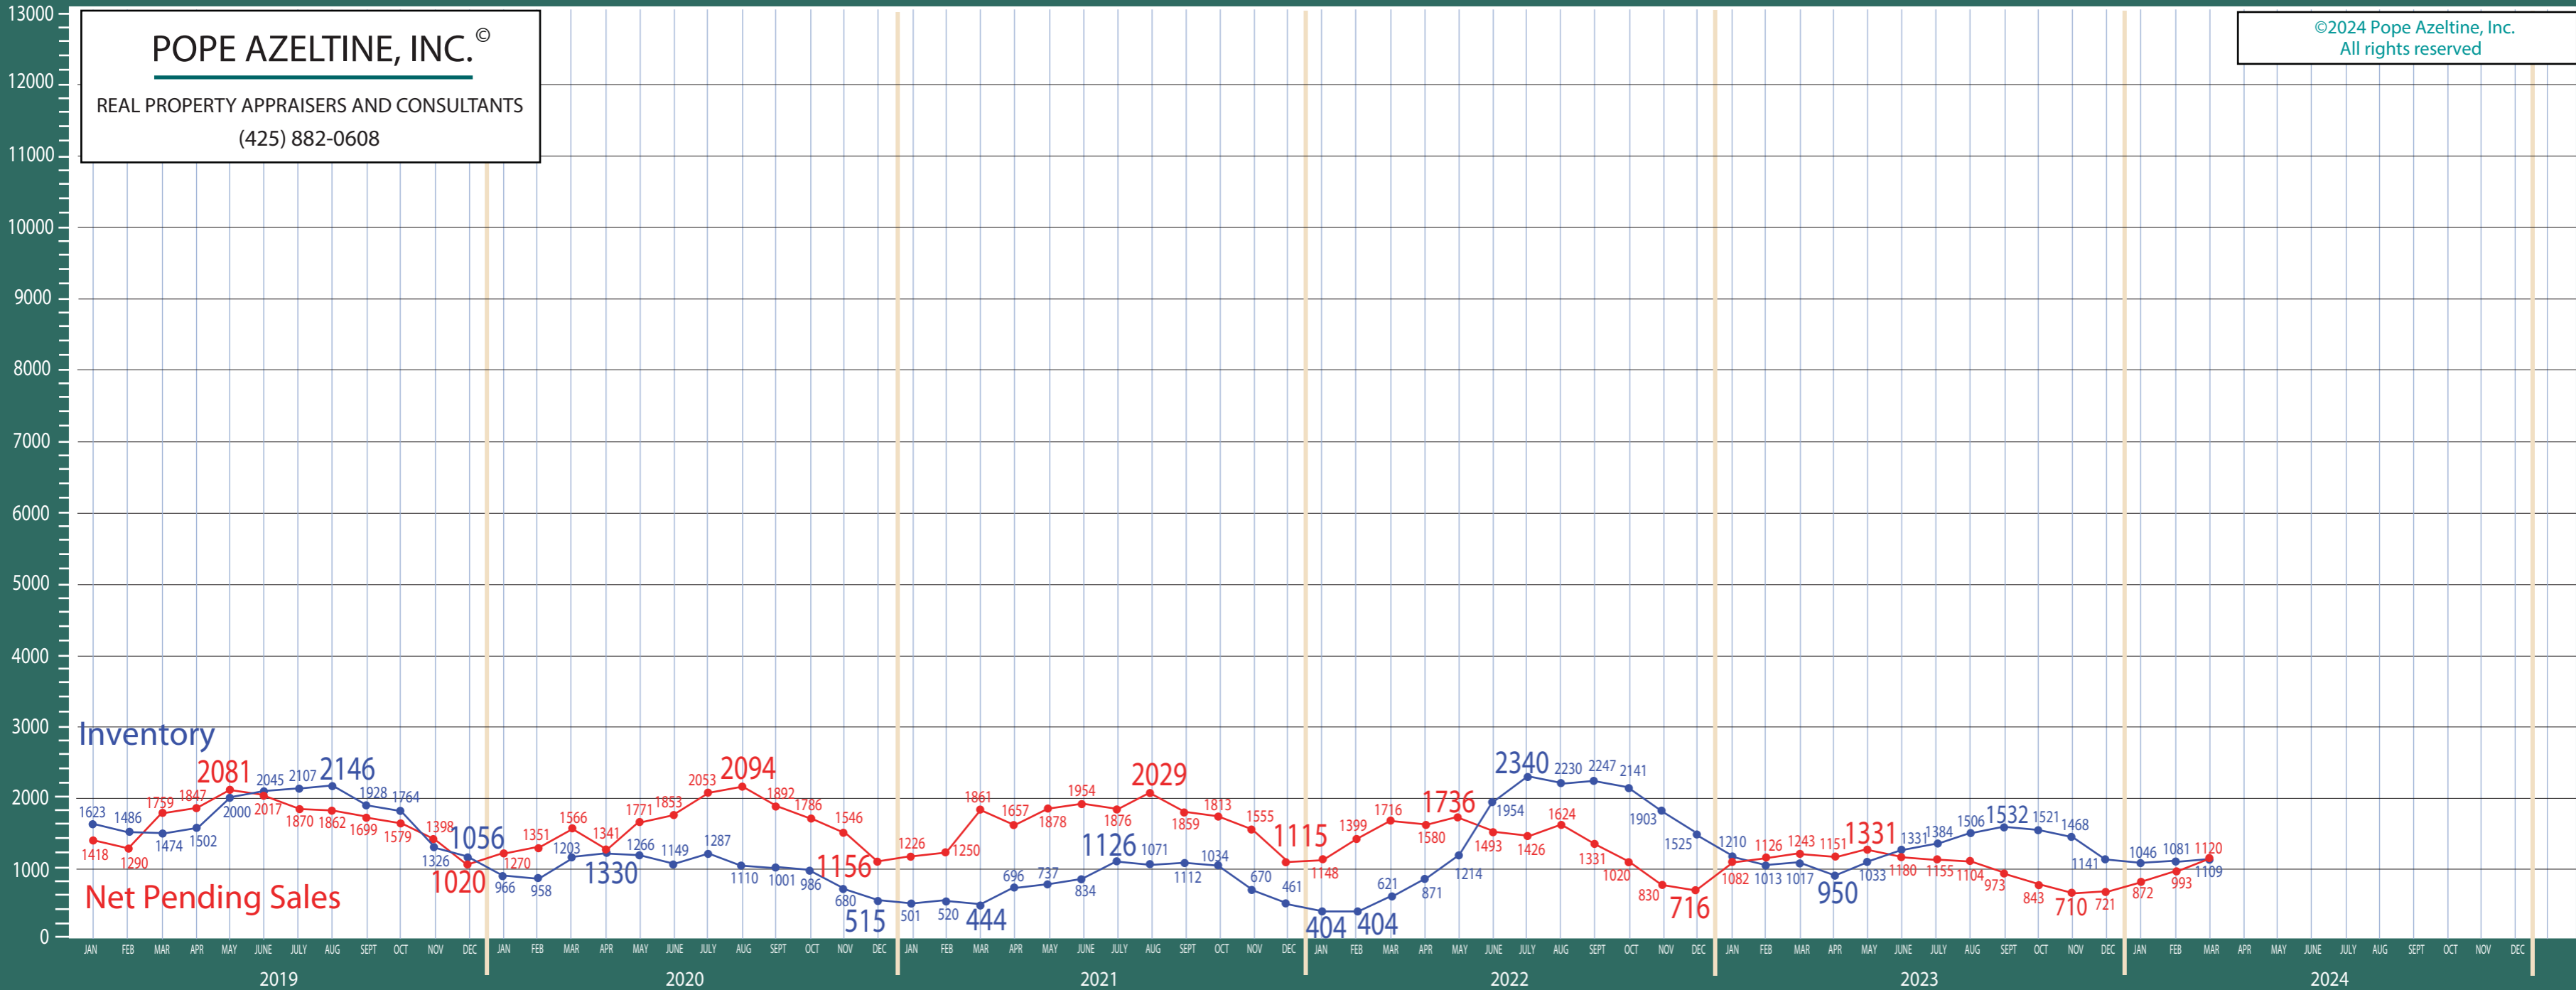

Pierce County

Listing Residential & Condo Only

POPE AZELTINE, INC.®
 REAL PROPERTY APPRAISERS AND CONSULTANTS
 (425) 882-0608

©2024 Pope Azeltine, Inc.
 All rights reserved

Absorption of Inventory

Absorption of Inventory January 2013 - December 2018