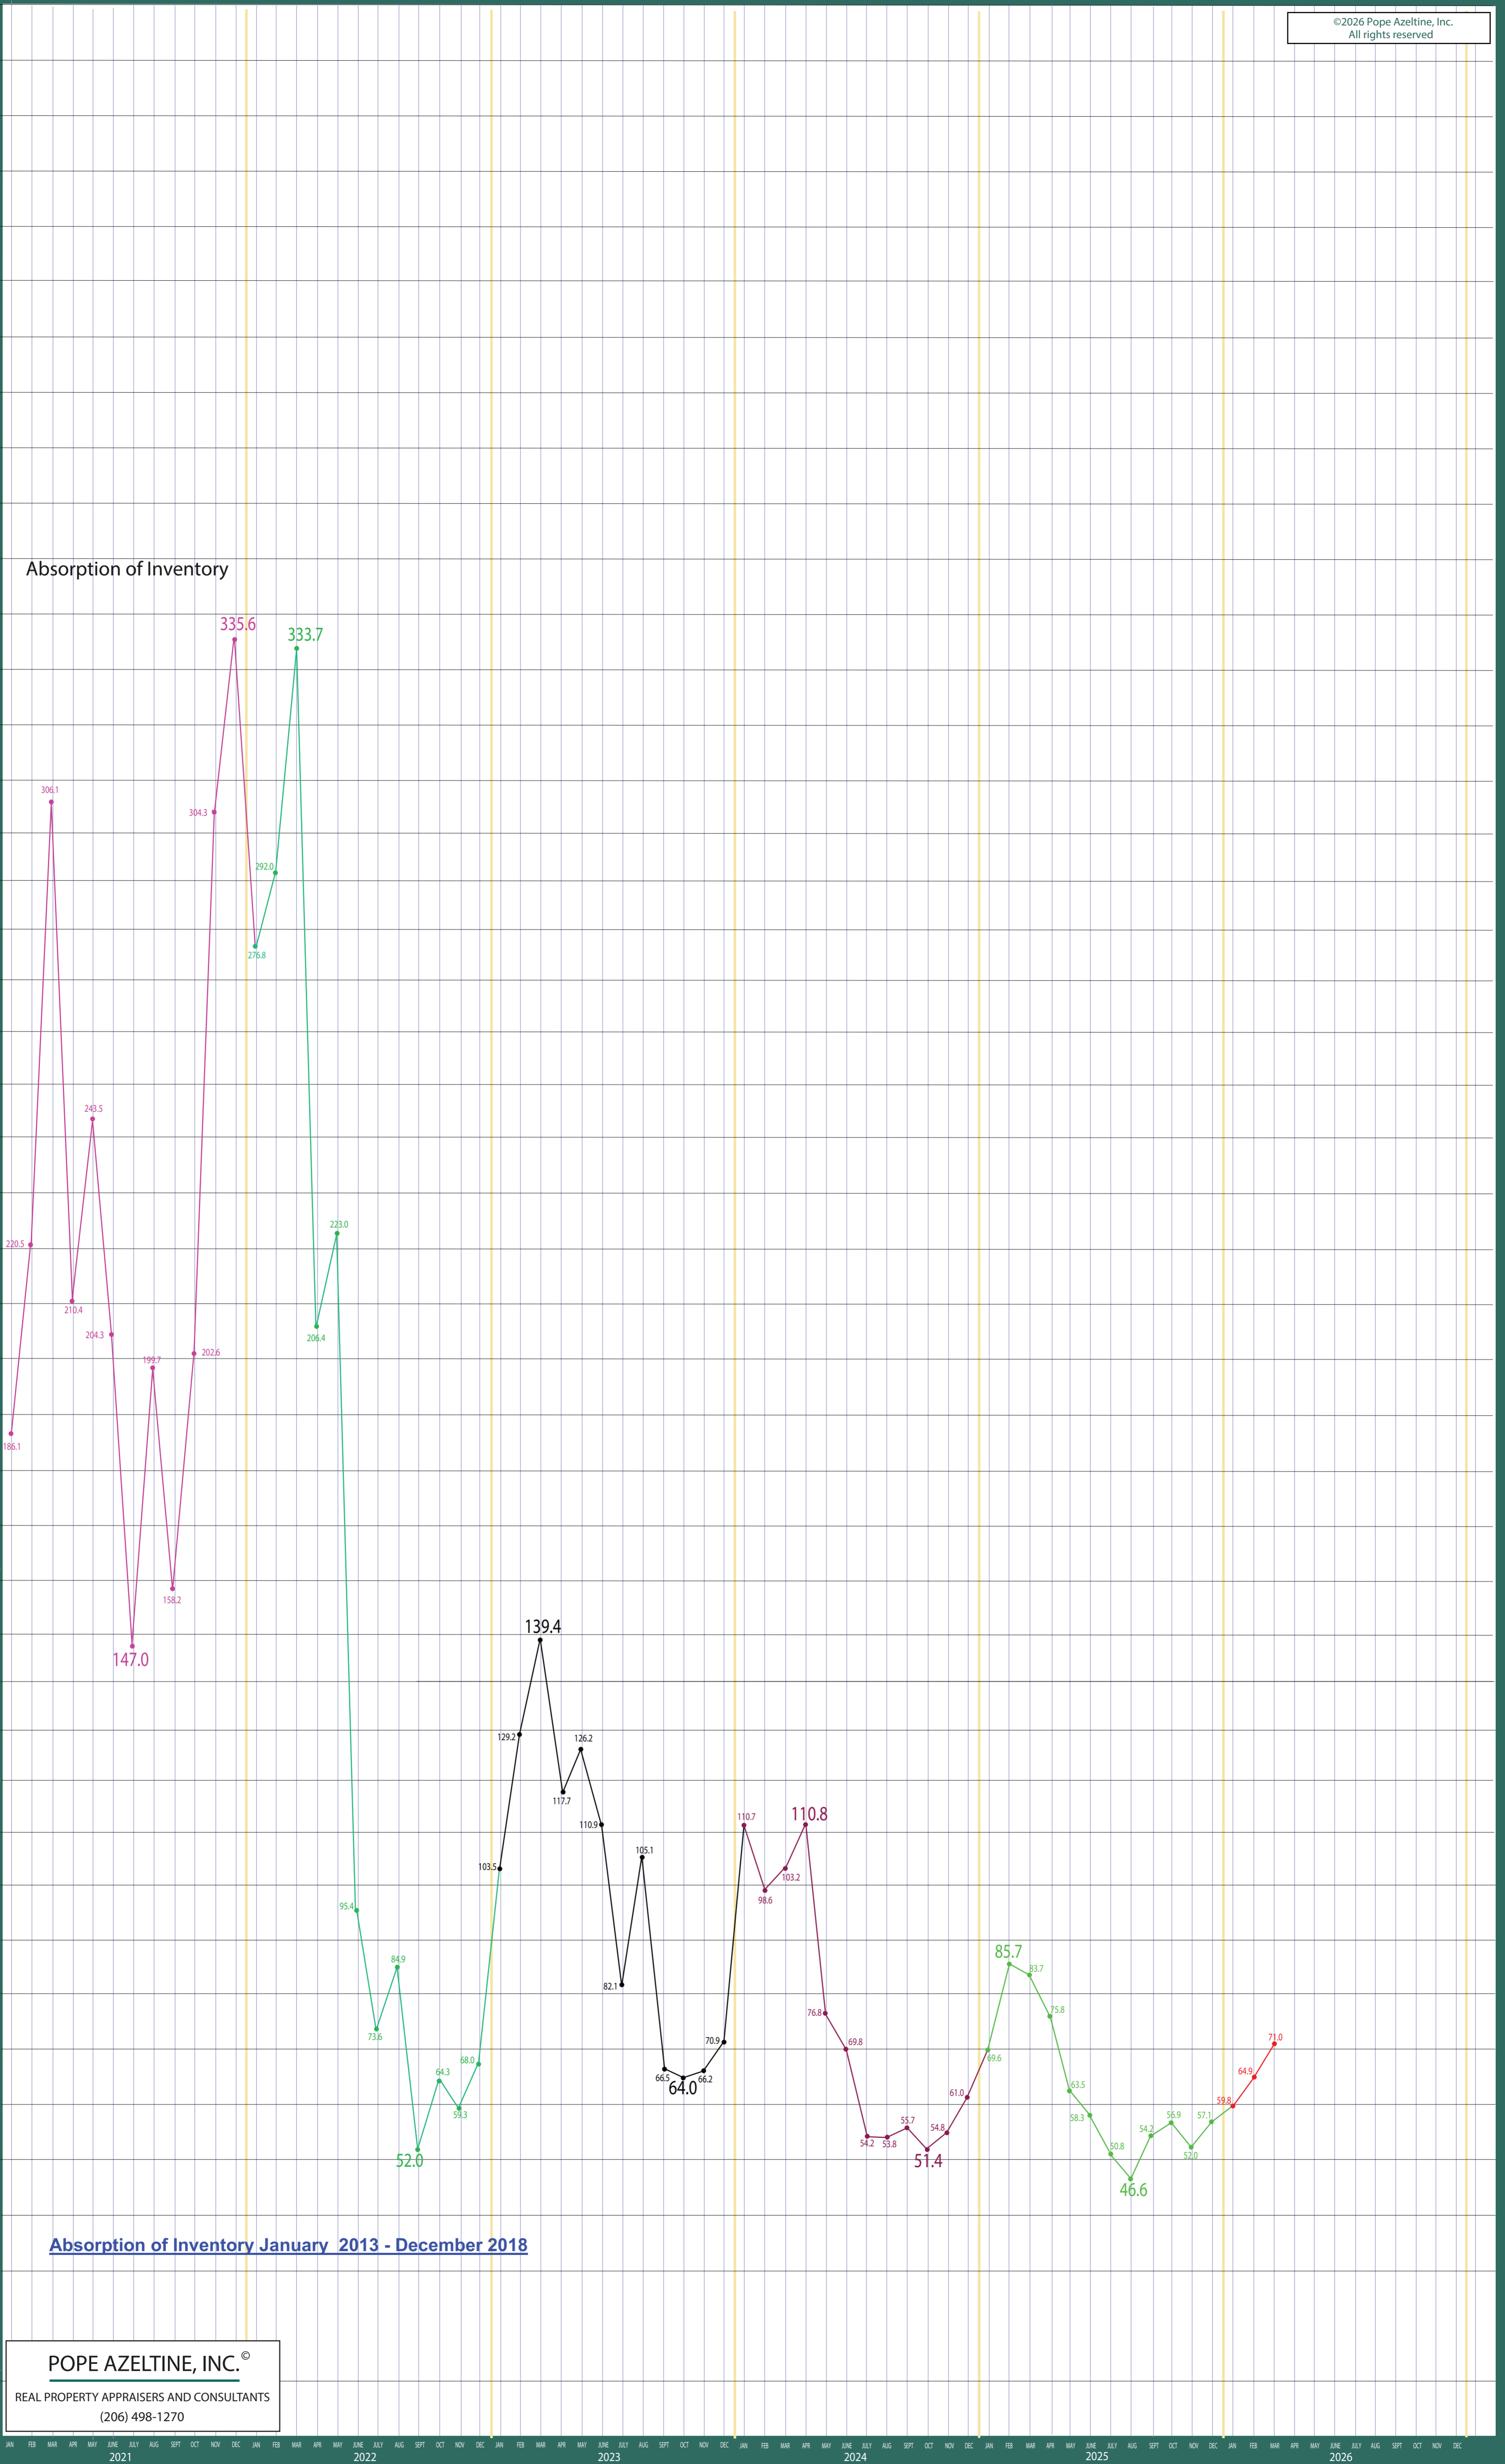

100-140 West Seattle to Federal Way

Listing Residential & Condo Only

POPE AZELTINE, INC.®
 REAL PROPERTY APPRAISERS AND CONSULTANTS
 (206) 498-1270

©2026 Pope Azeltine, Inc.
 All rights reserved

©2026 Pope Azeltine, Inc.
All rights reserved

Absorption of Inventory

Absorption of Inventory January 2013 - December 2018

POPE AZELTINE, INC.®
REAL PROPERTY APPRAISERS AND CONSULTANTS
(206) 498-1270