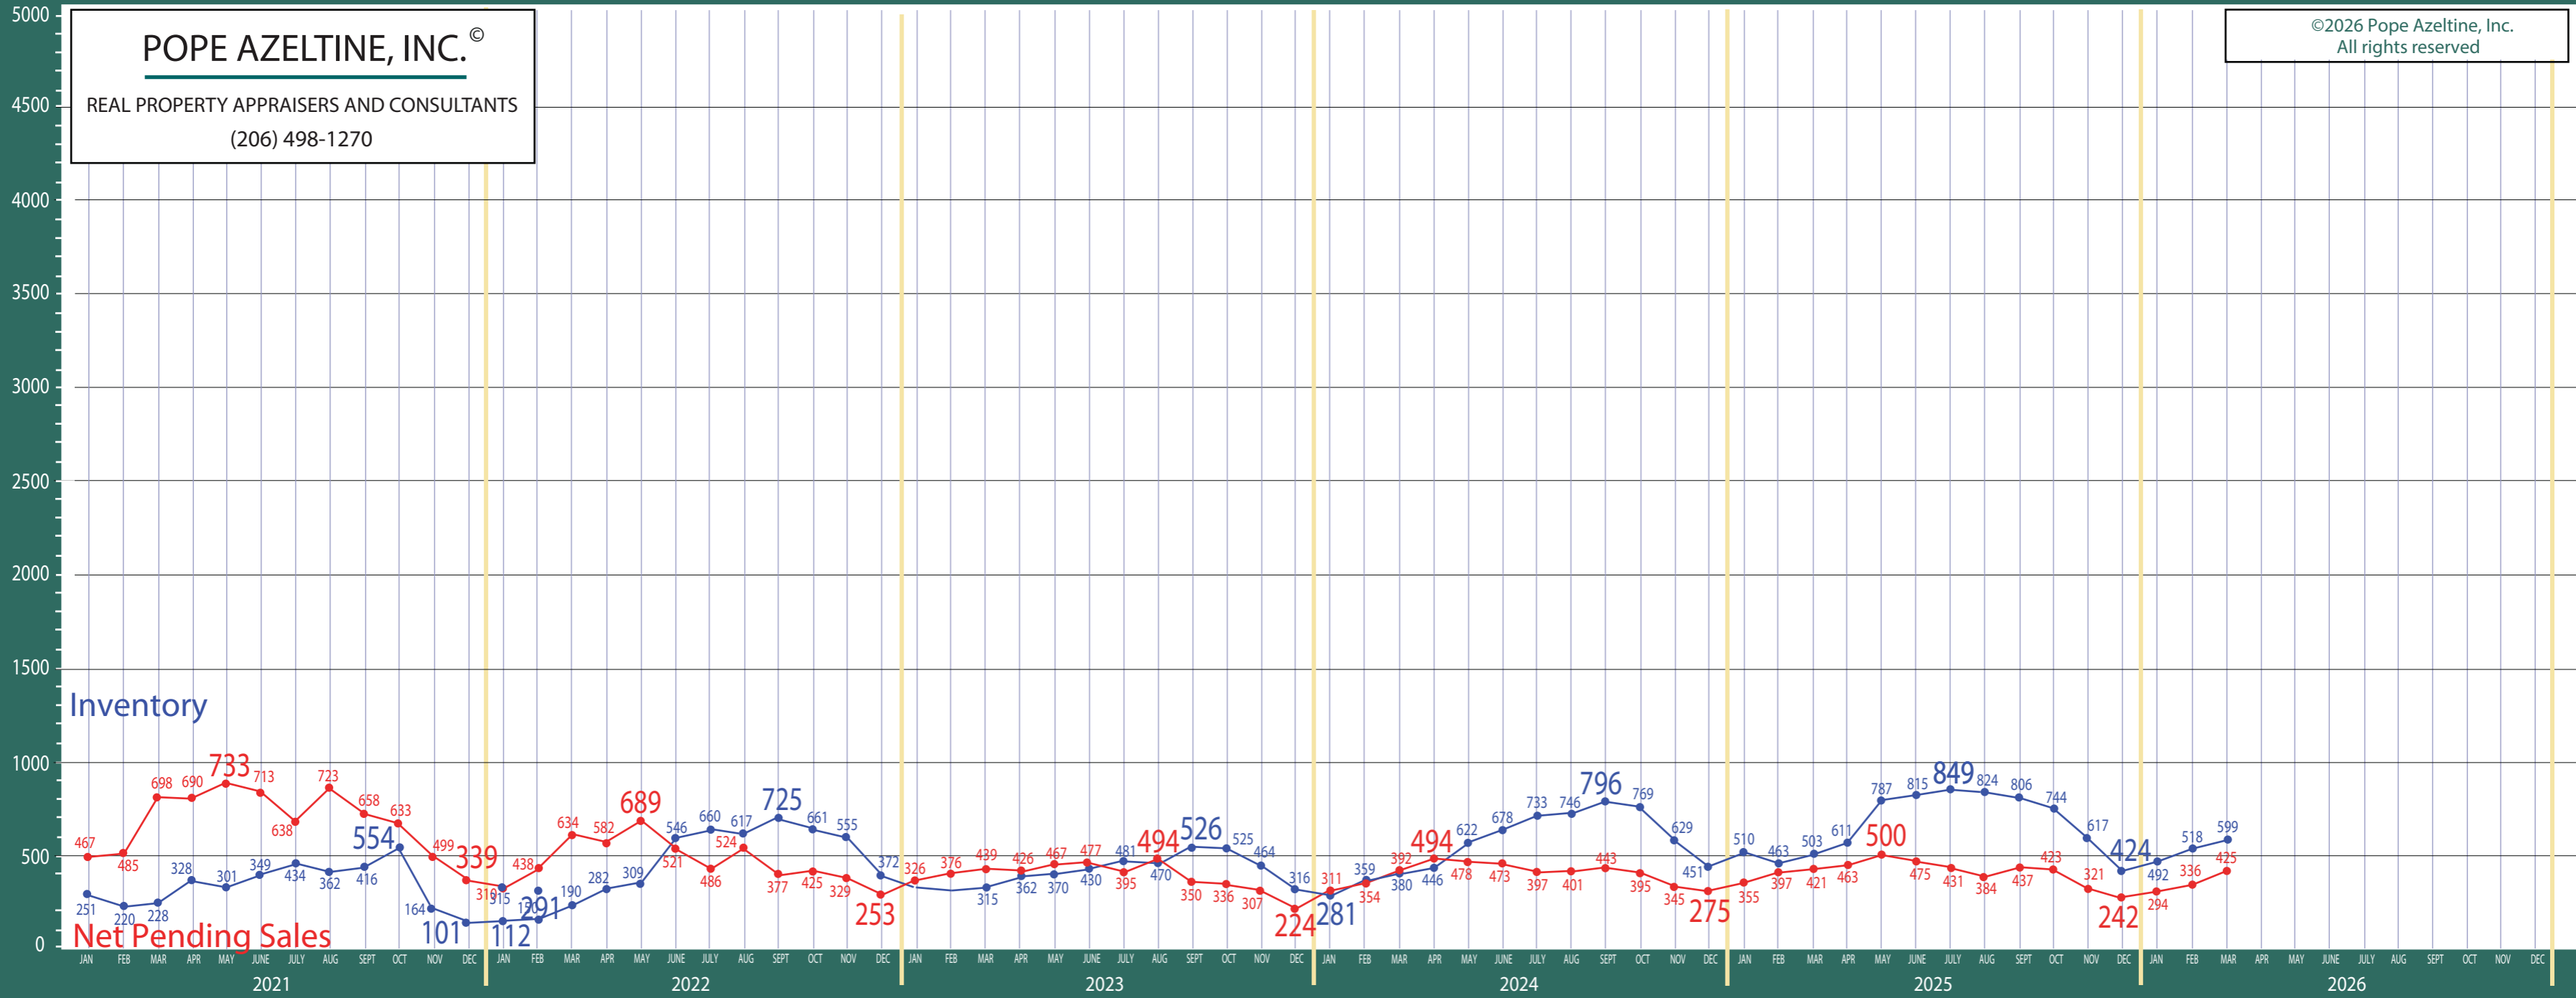

100-140 West Seattle to Federal Way

Listing Residential & Condo Only

POPE AZELTINE, INC.®
 REAL PROPERTY APPRAISERS AND CONSULTANTS
 (206) 498-1270

©2026 Pope Azeltine, Inc.
 All rights reserved

©2026 Pope Azeltine, Inc.
All rights reserved