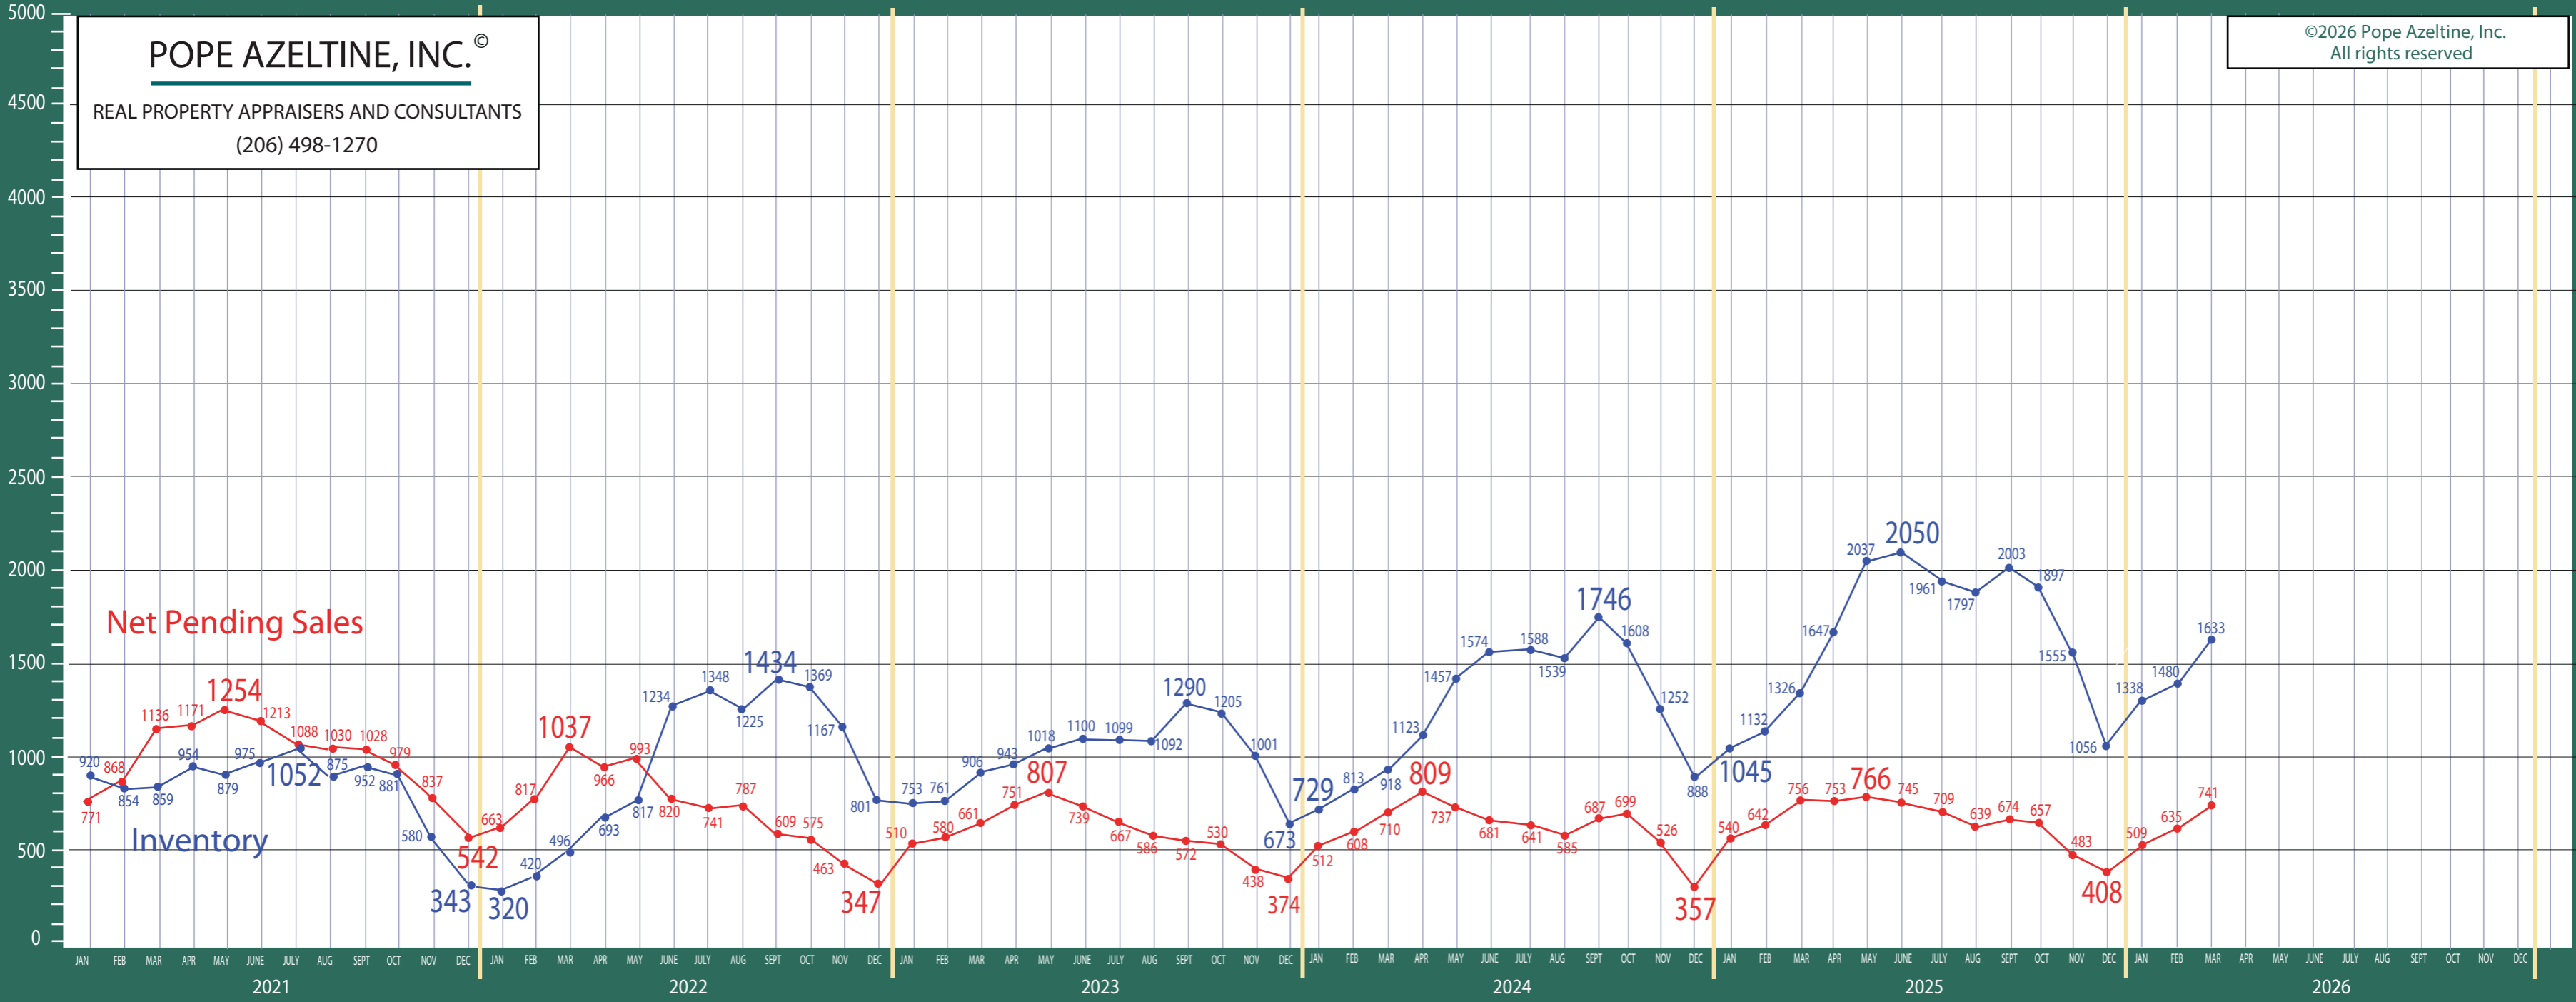

390/700-720 Central/North Seattle

Listing Residential & Condo Only

POPE AZELTINE, INC. ©
 REAL PROPERTY APPRAISERS AND CONSULTANTS
 (206) 498-1270

©2026 Pope Azeltine, Inc.
 All rights reserved

Absorption of Inventory

Absorption of Inventory January 2013 - December 2018

POPE AZELTINE, INC.®
REAL PROPERTY APPRAISERS AND CONSULTANTS
(206) 498-1270