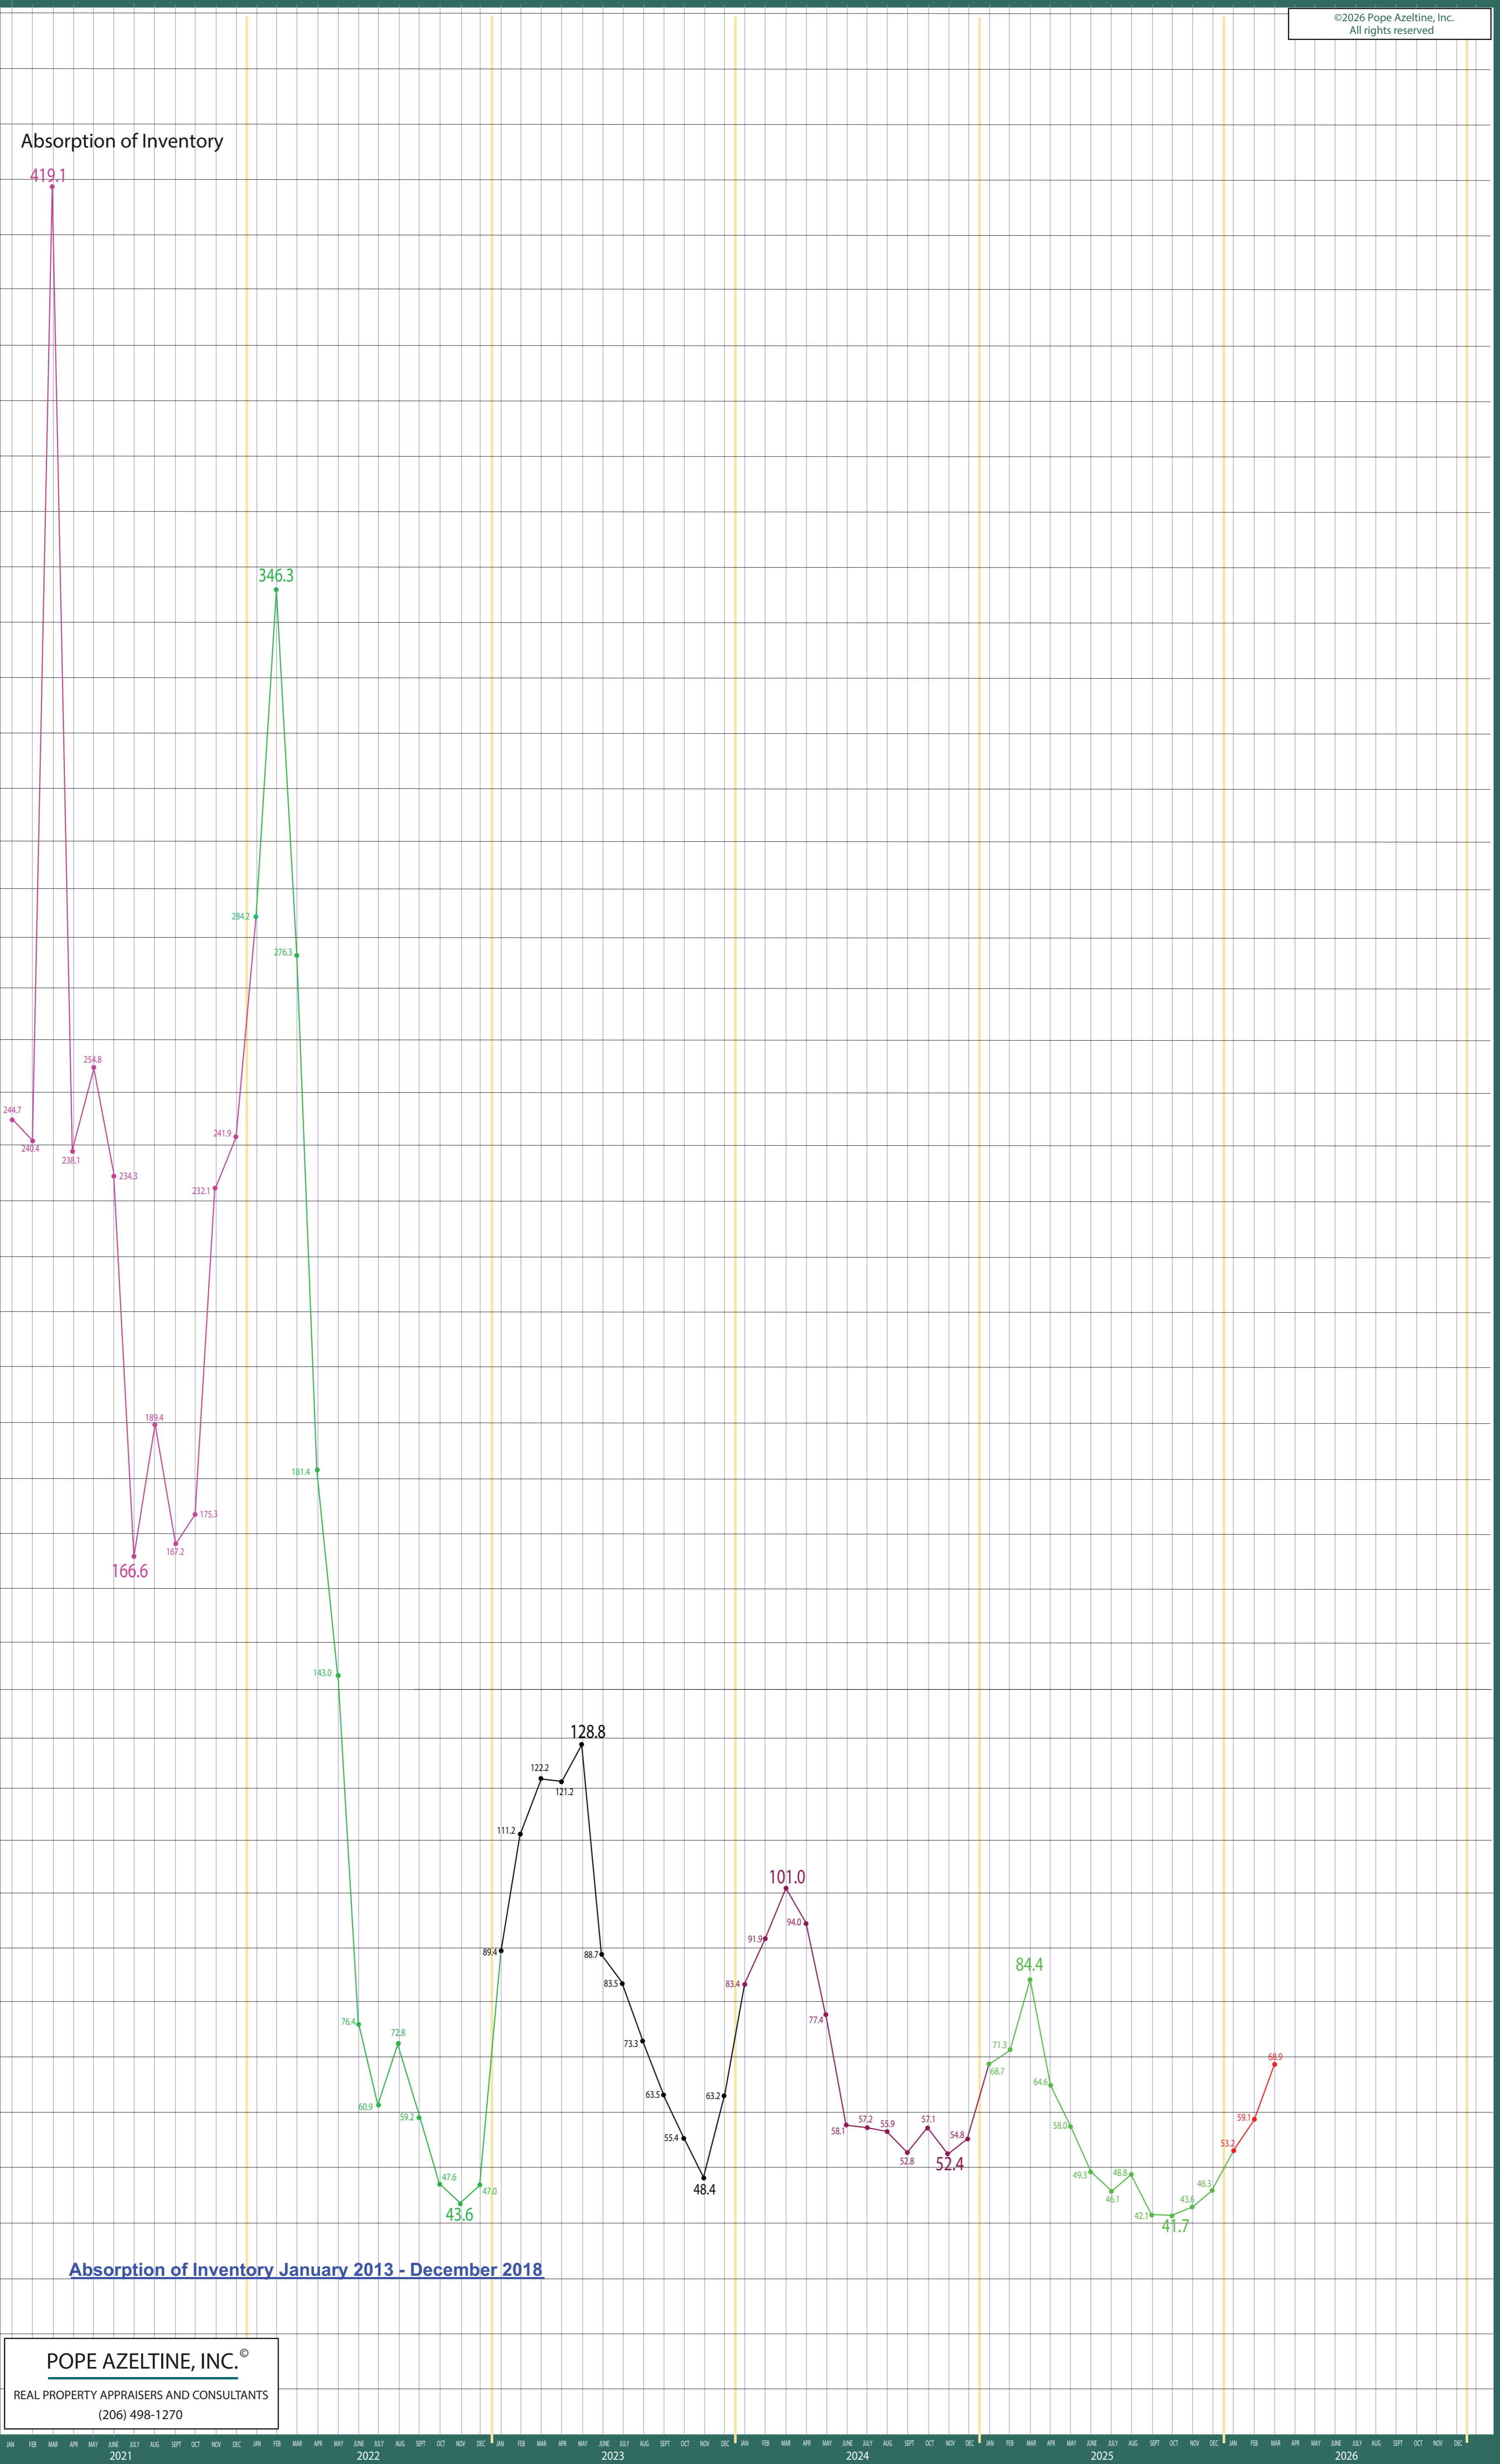

Pierce County

Listing Residential & Condo Only

POPE AZELTINE, INC.®
 REAL PROPERTY APPRAISERS AND CONSULTANTS
 (206) 498-1270

©2026 Pope Azeltine, Inc.
 All rights reserved

Absorption of Inventory

Absorption of Inventory January 2013 - December 2018