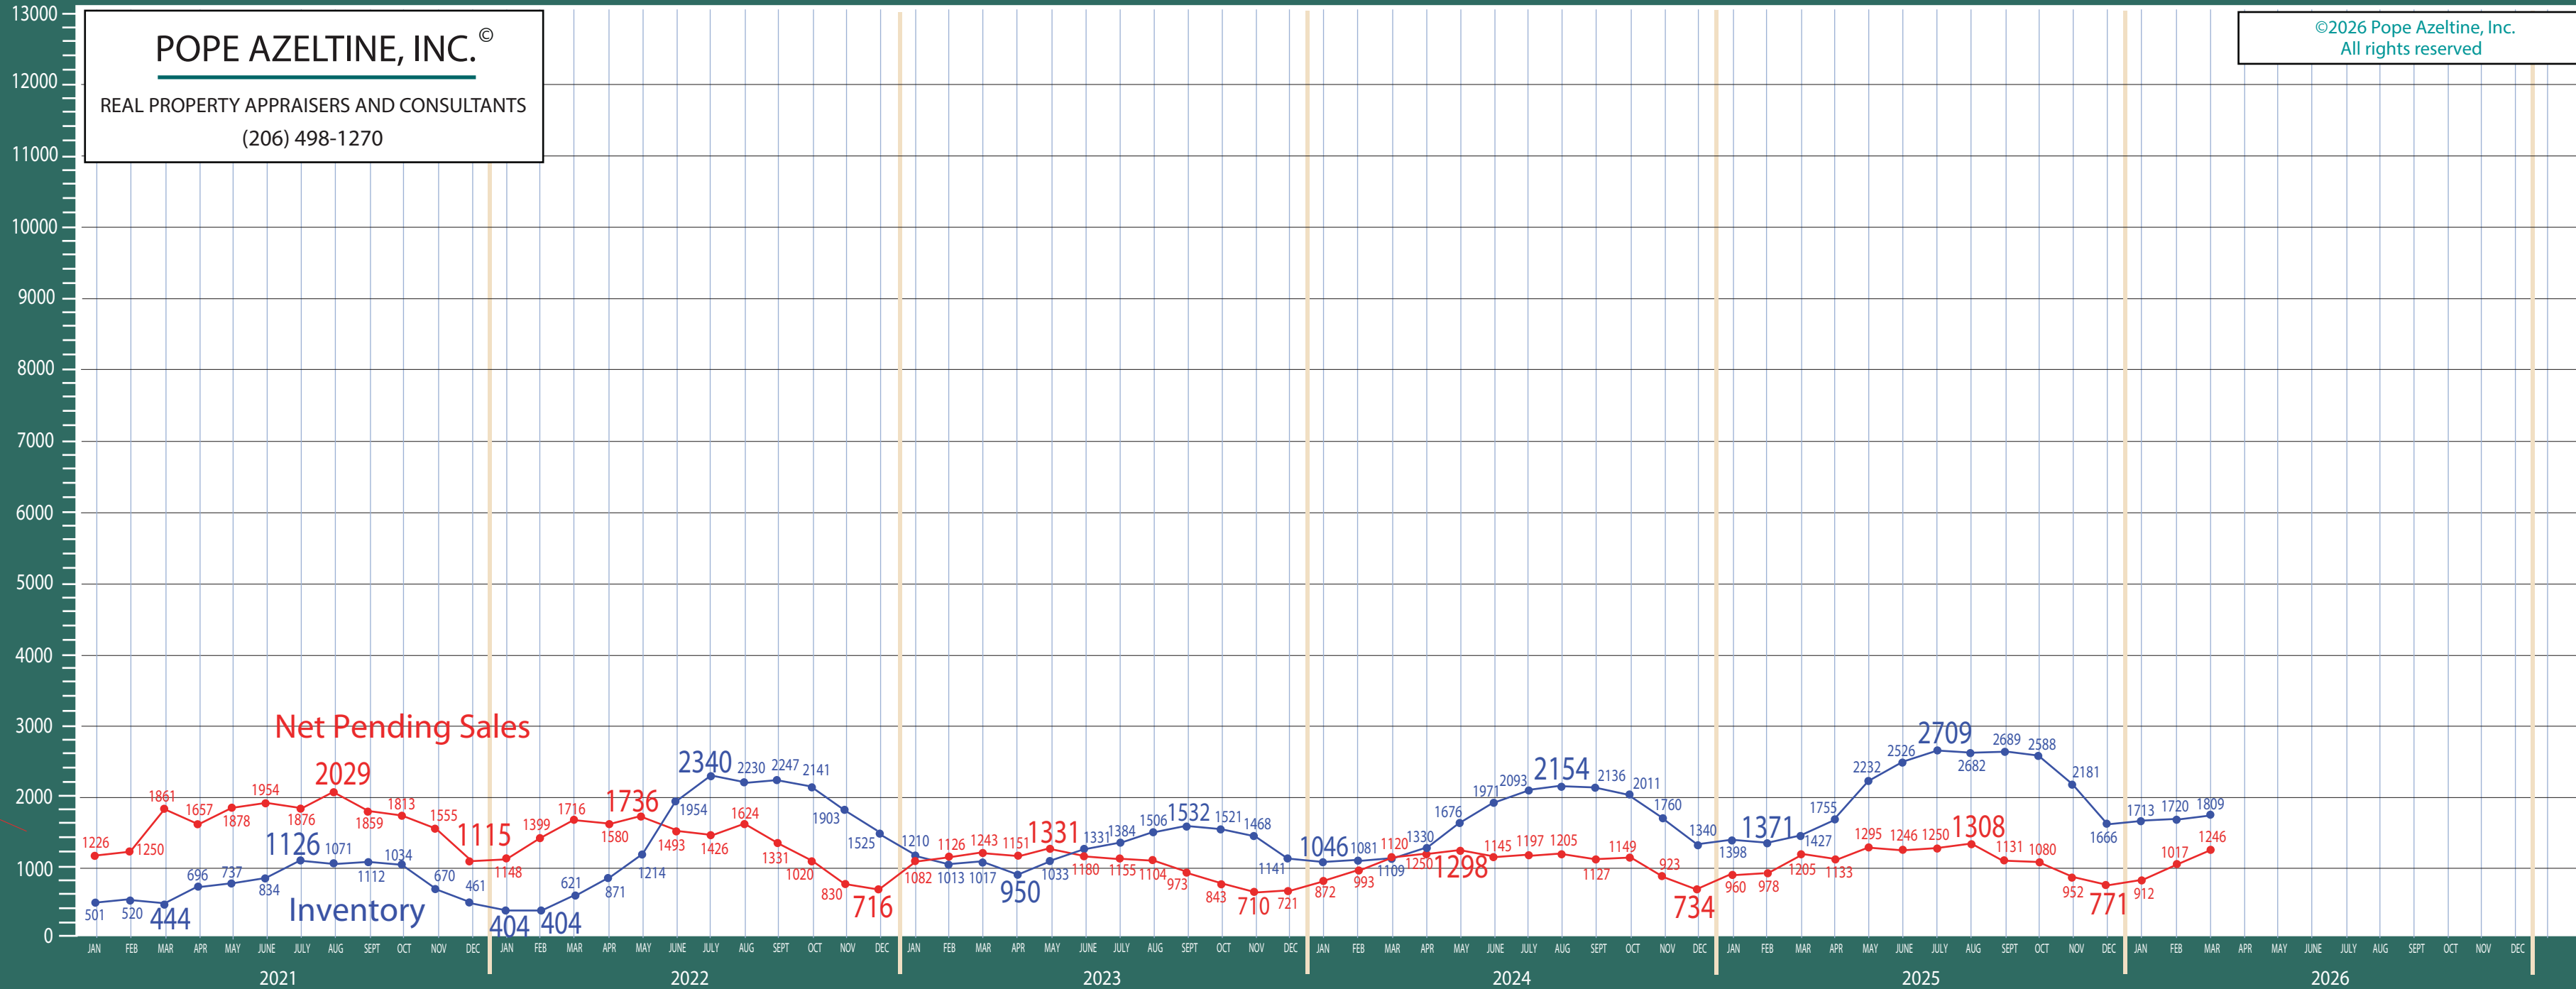

Pierce County

Listing Residential & Condo Only

POPE AZELTINE, INC.®
 REAL PROPERTY APPRAISERS AND CONSULTANTS
 (206) 498-1270

©2026 Pope Azeltine, Inc.
 All rights reserved

Absorption of Inventory

Absorption of Inventory January 2013 - December 2018