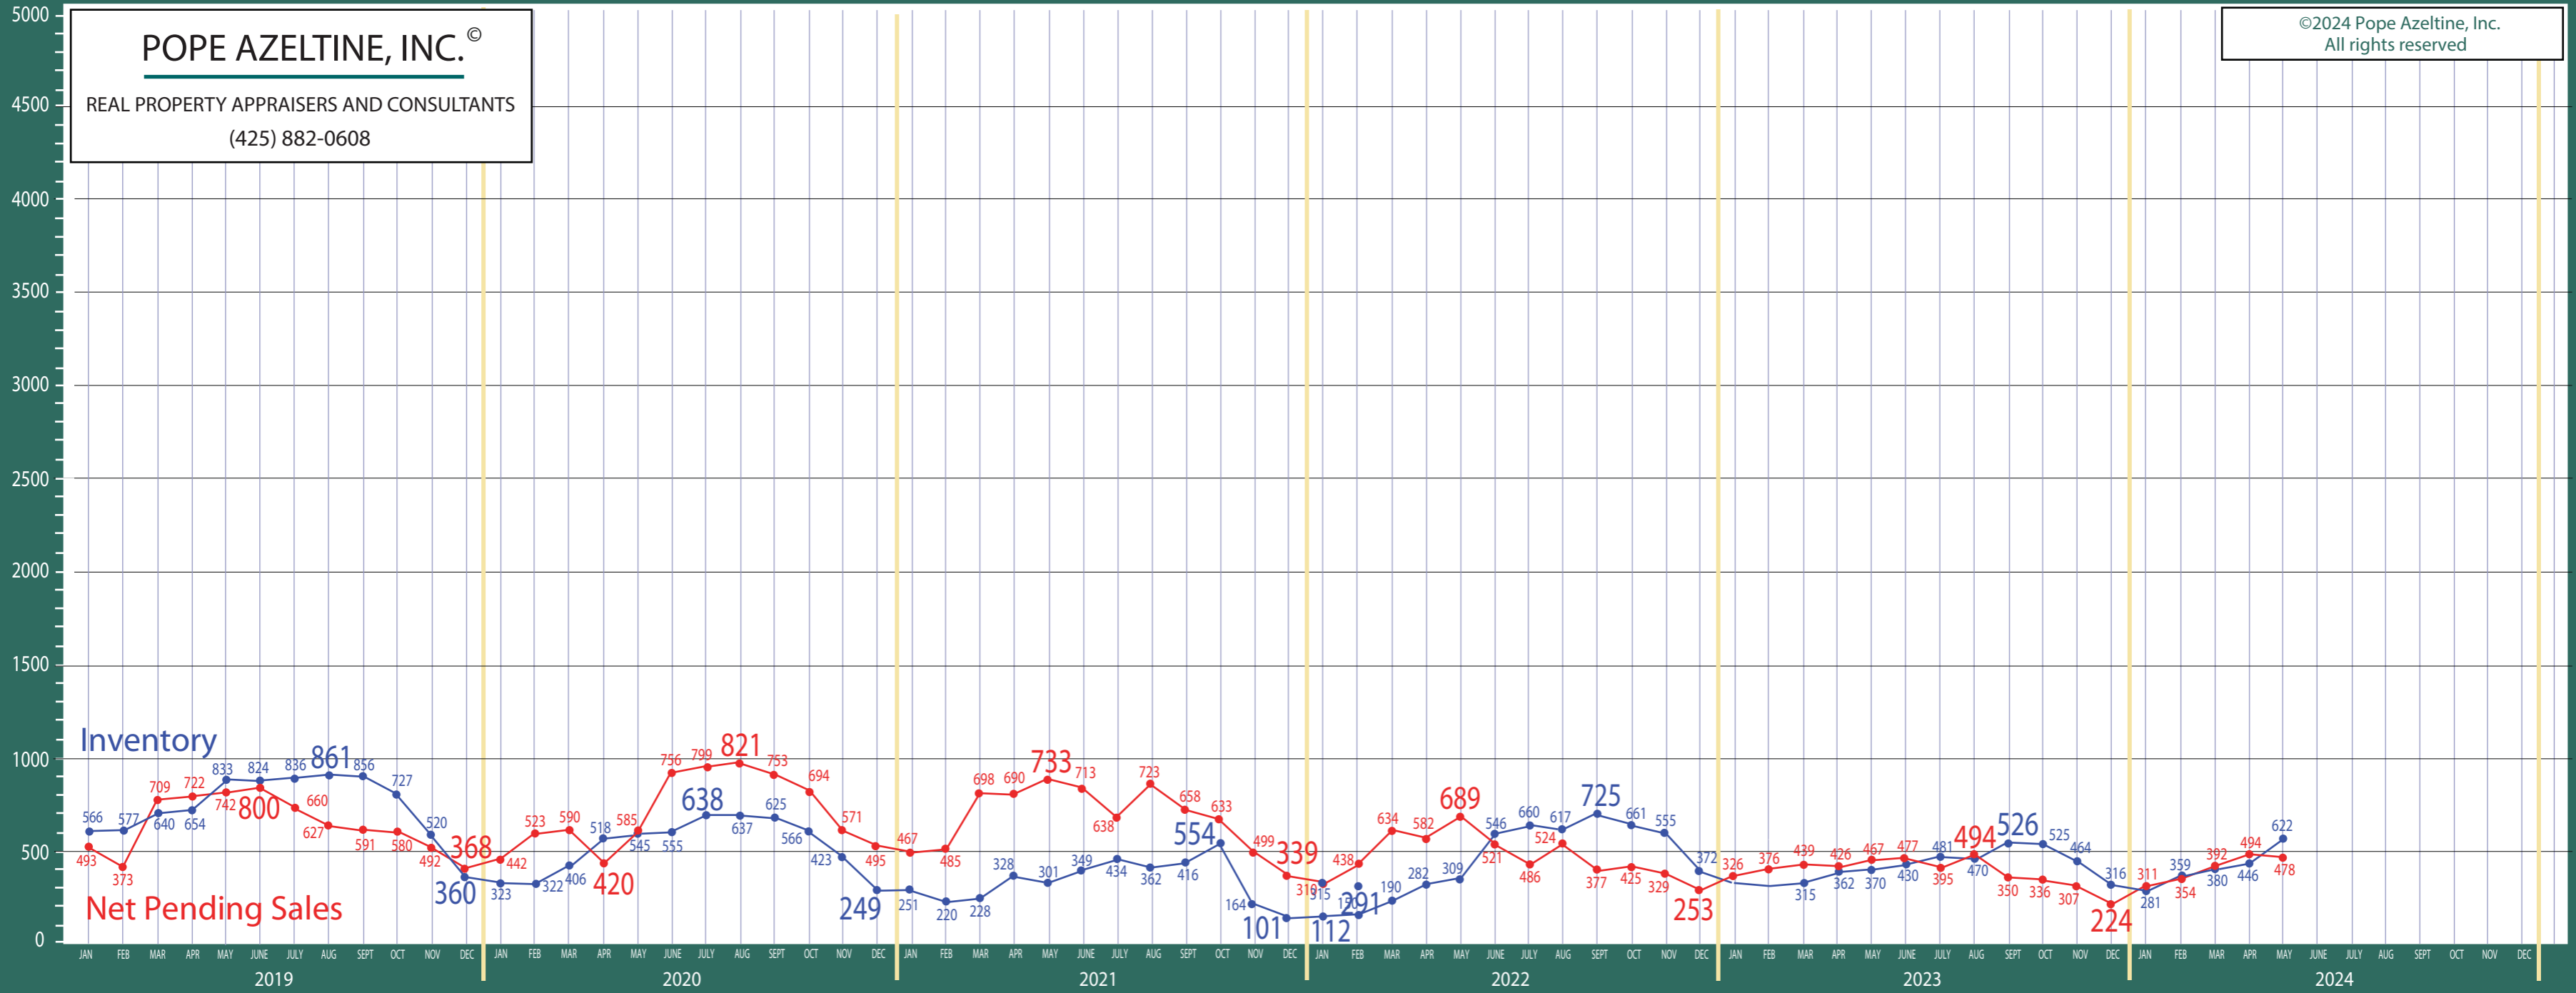

100-140 West Seattle to Federal Way

Listing Residential & Condo Only

POPE AZELTINE, INC.®
 REAL PROPERTY APPRAISERS AND CONSULTANTS
 (425) 882-0608

©2024 Pope Azeltine, Inc.
 All rights reserved

©2024 Pope Azeltine, Inc.
All rights reserved

Absorption of Inventory

Absorption of Inventory January 2013 - December 2018

POPE AZELTINE, INC.®
REAL PROPERTY APPRAISERS AND CONSULTANTS
(425) 882-0608