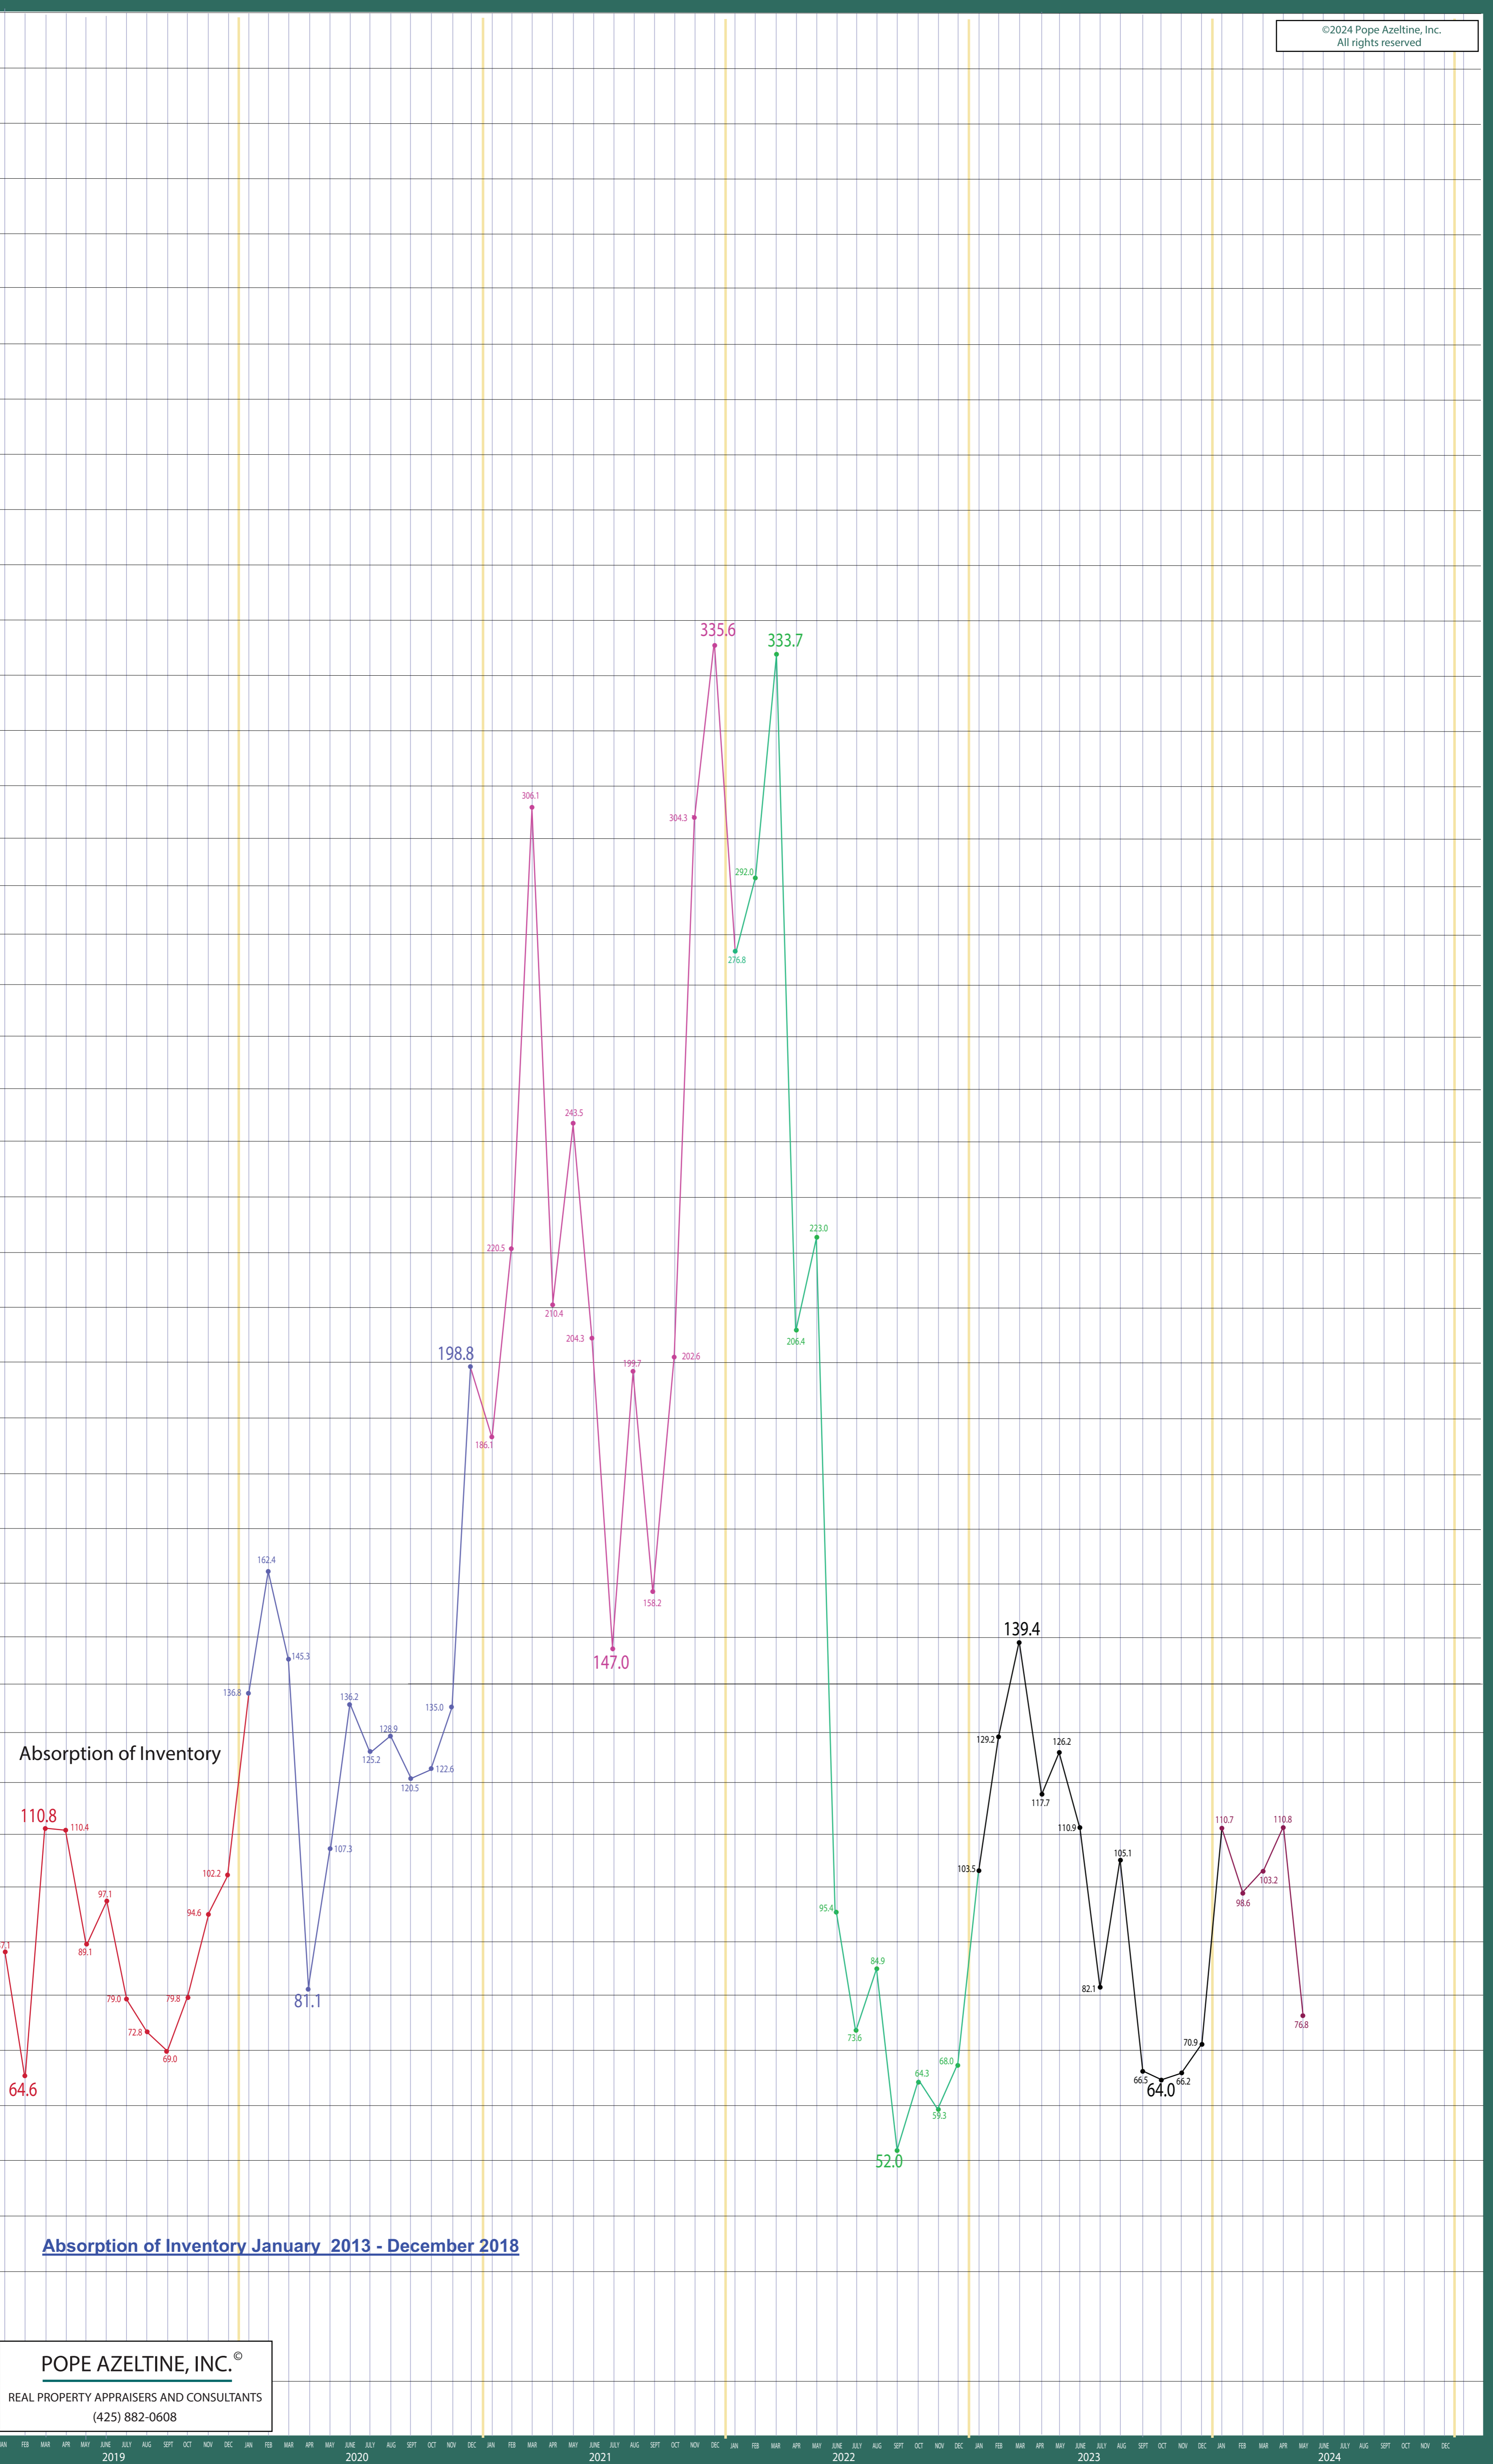

100-140 West Seattle to Federal Way

Listing Residential & Condo Only

POPE AZELTINE, INC.®
 REAL PROPERTY APPRAISERS AND CONSULTANTS
 (425) 882-0608

©2024 Pope Azeltine, Inc.
 All rights reserved

©2024 Pope Azeltine, Inc.
All rights reserved

Absorption of Inventory

Absorption of Inventory January 2013 - December 2018

POPE AZELTINE, INC.®
REAL PROPERTY APPRAISERS AND CONSULTANTS
(425) 882-0608