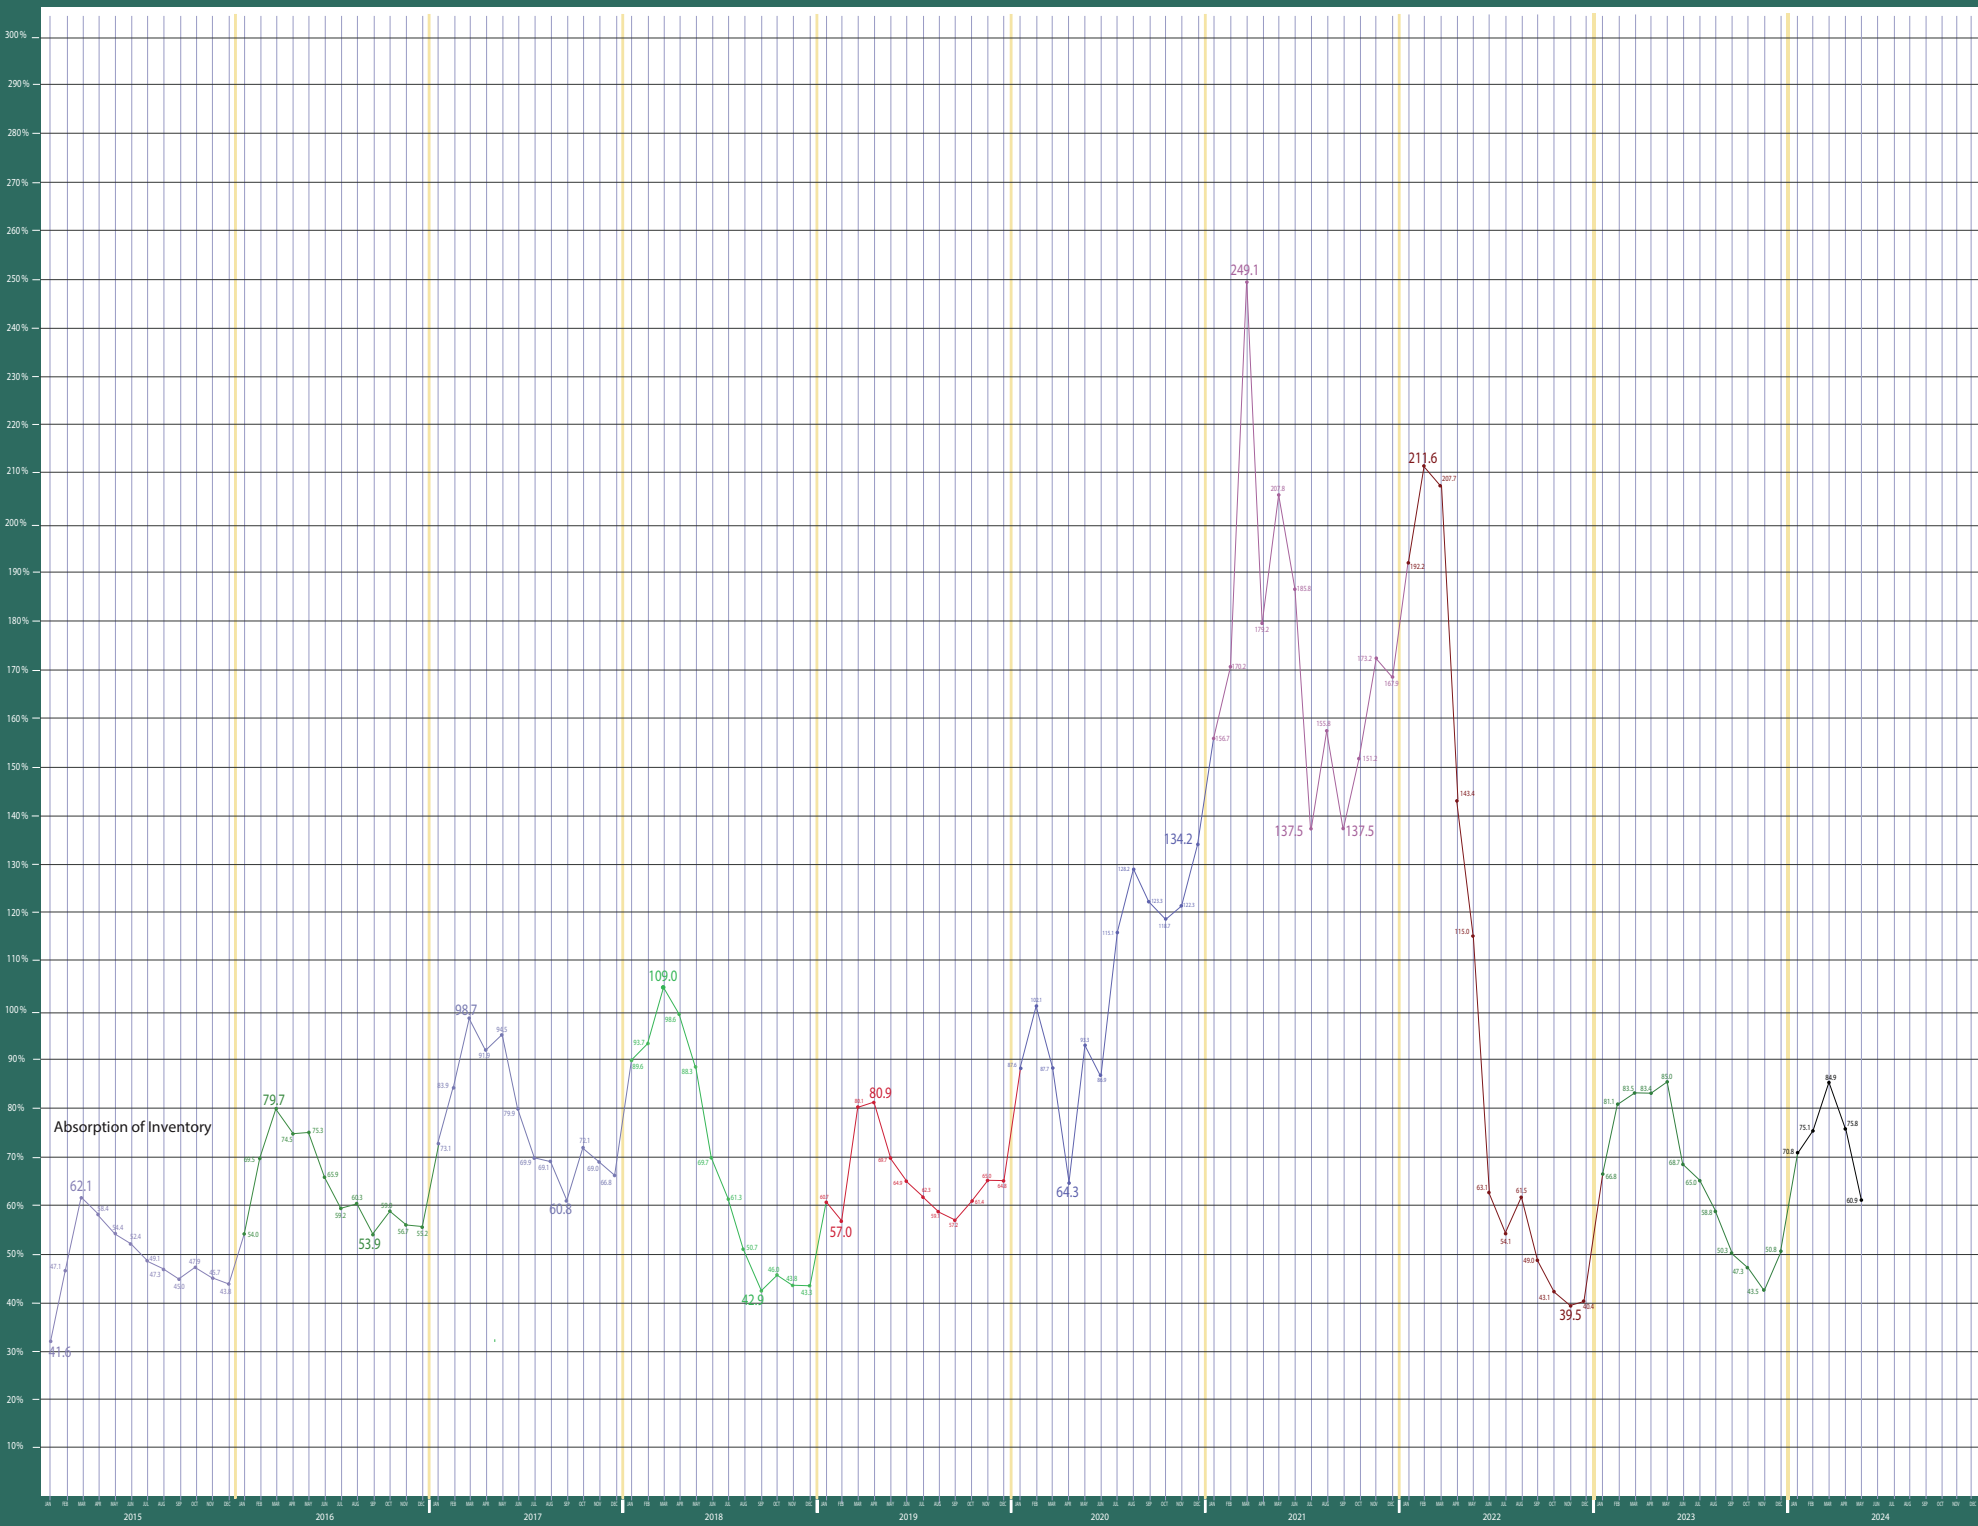

Puget Sound Region

Residential & Condominium Units