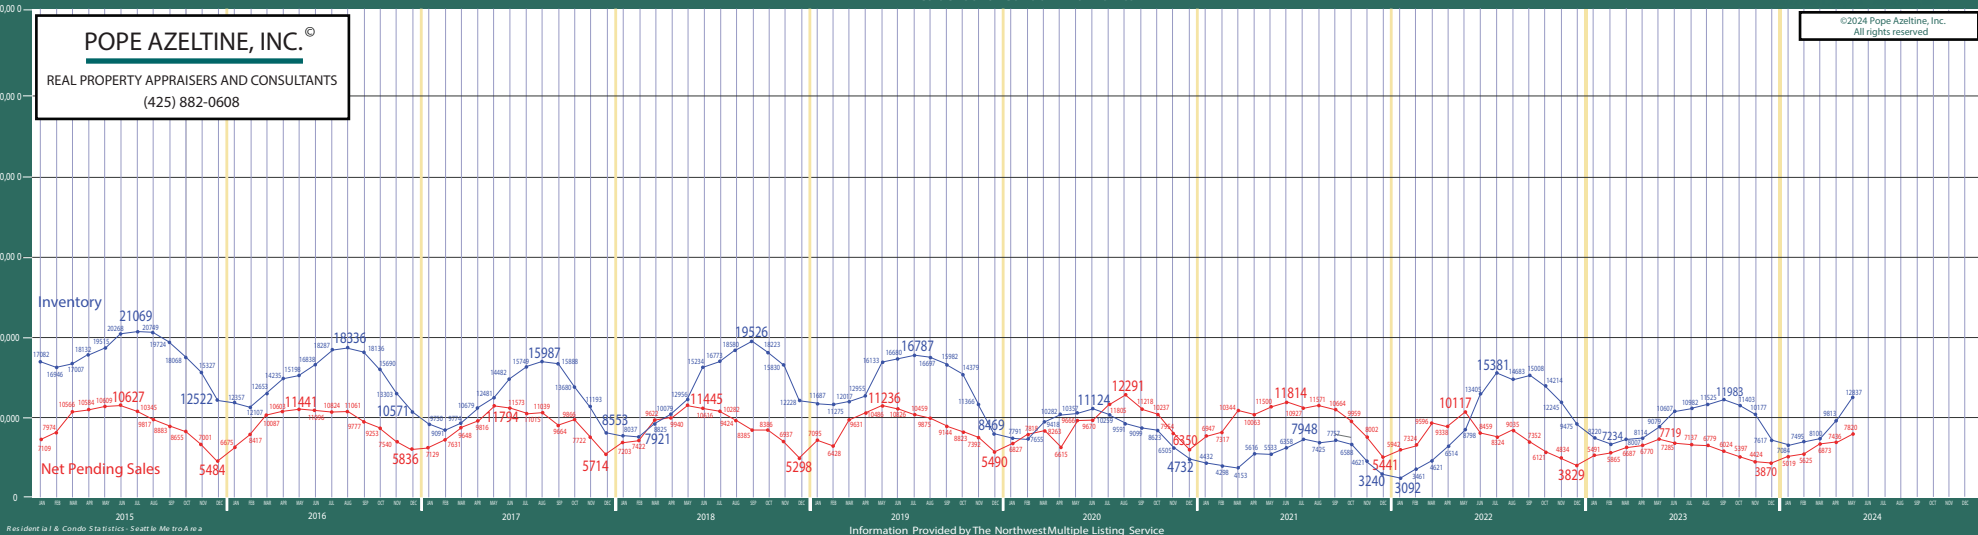

POPE AZELTINE, INC.®
REAL PROPERTY APPRAISERS AND CONSULTANTS
(425) 882-0608