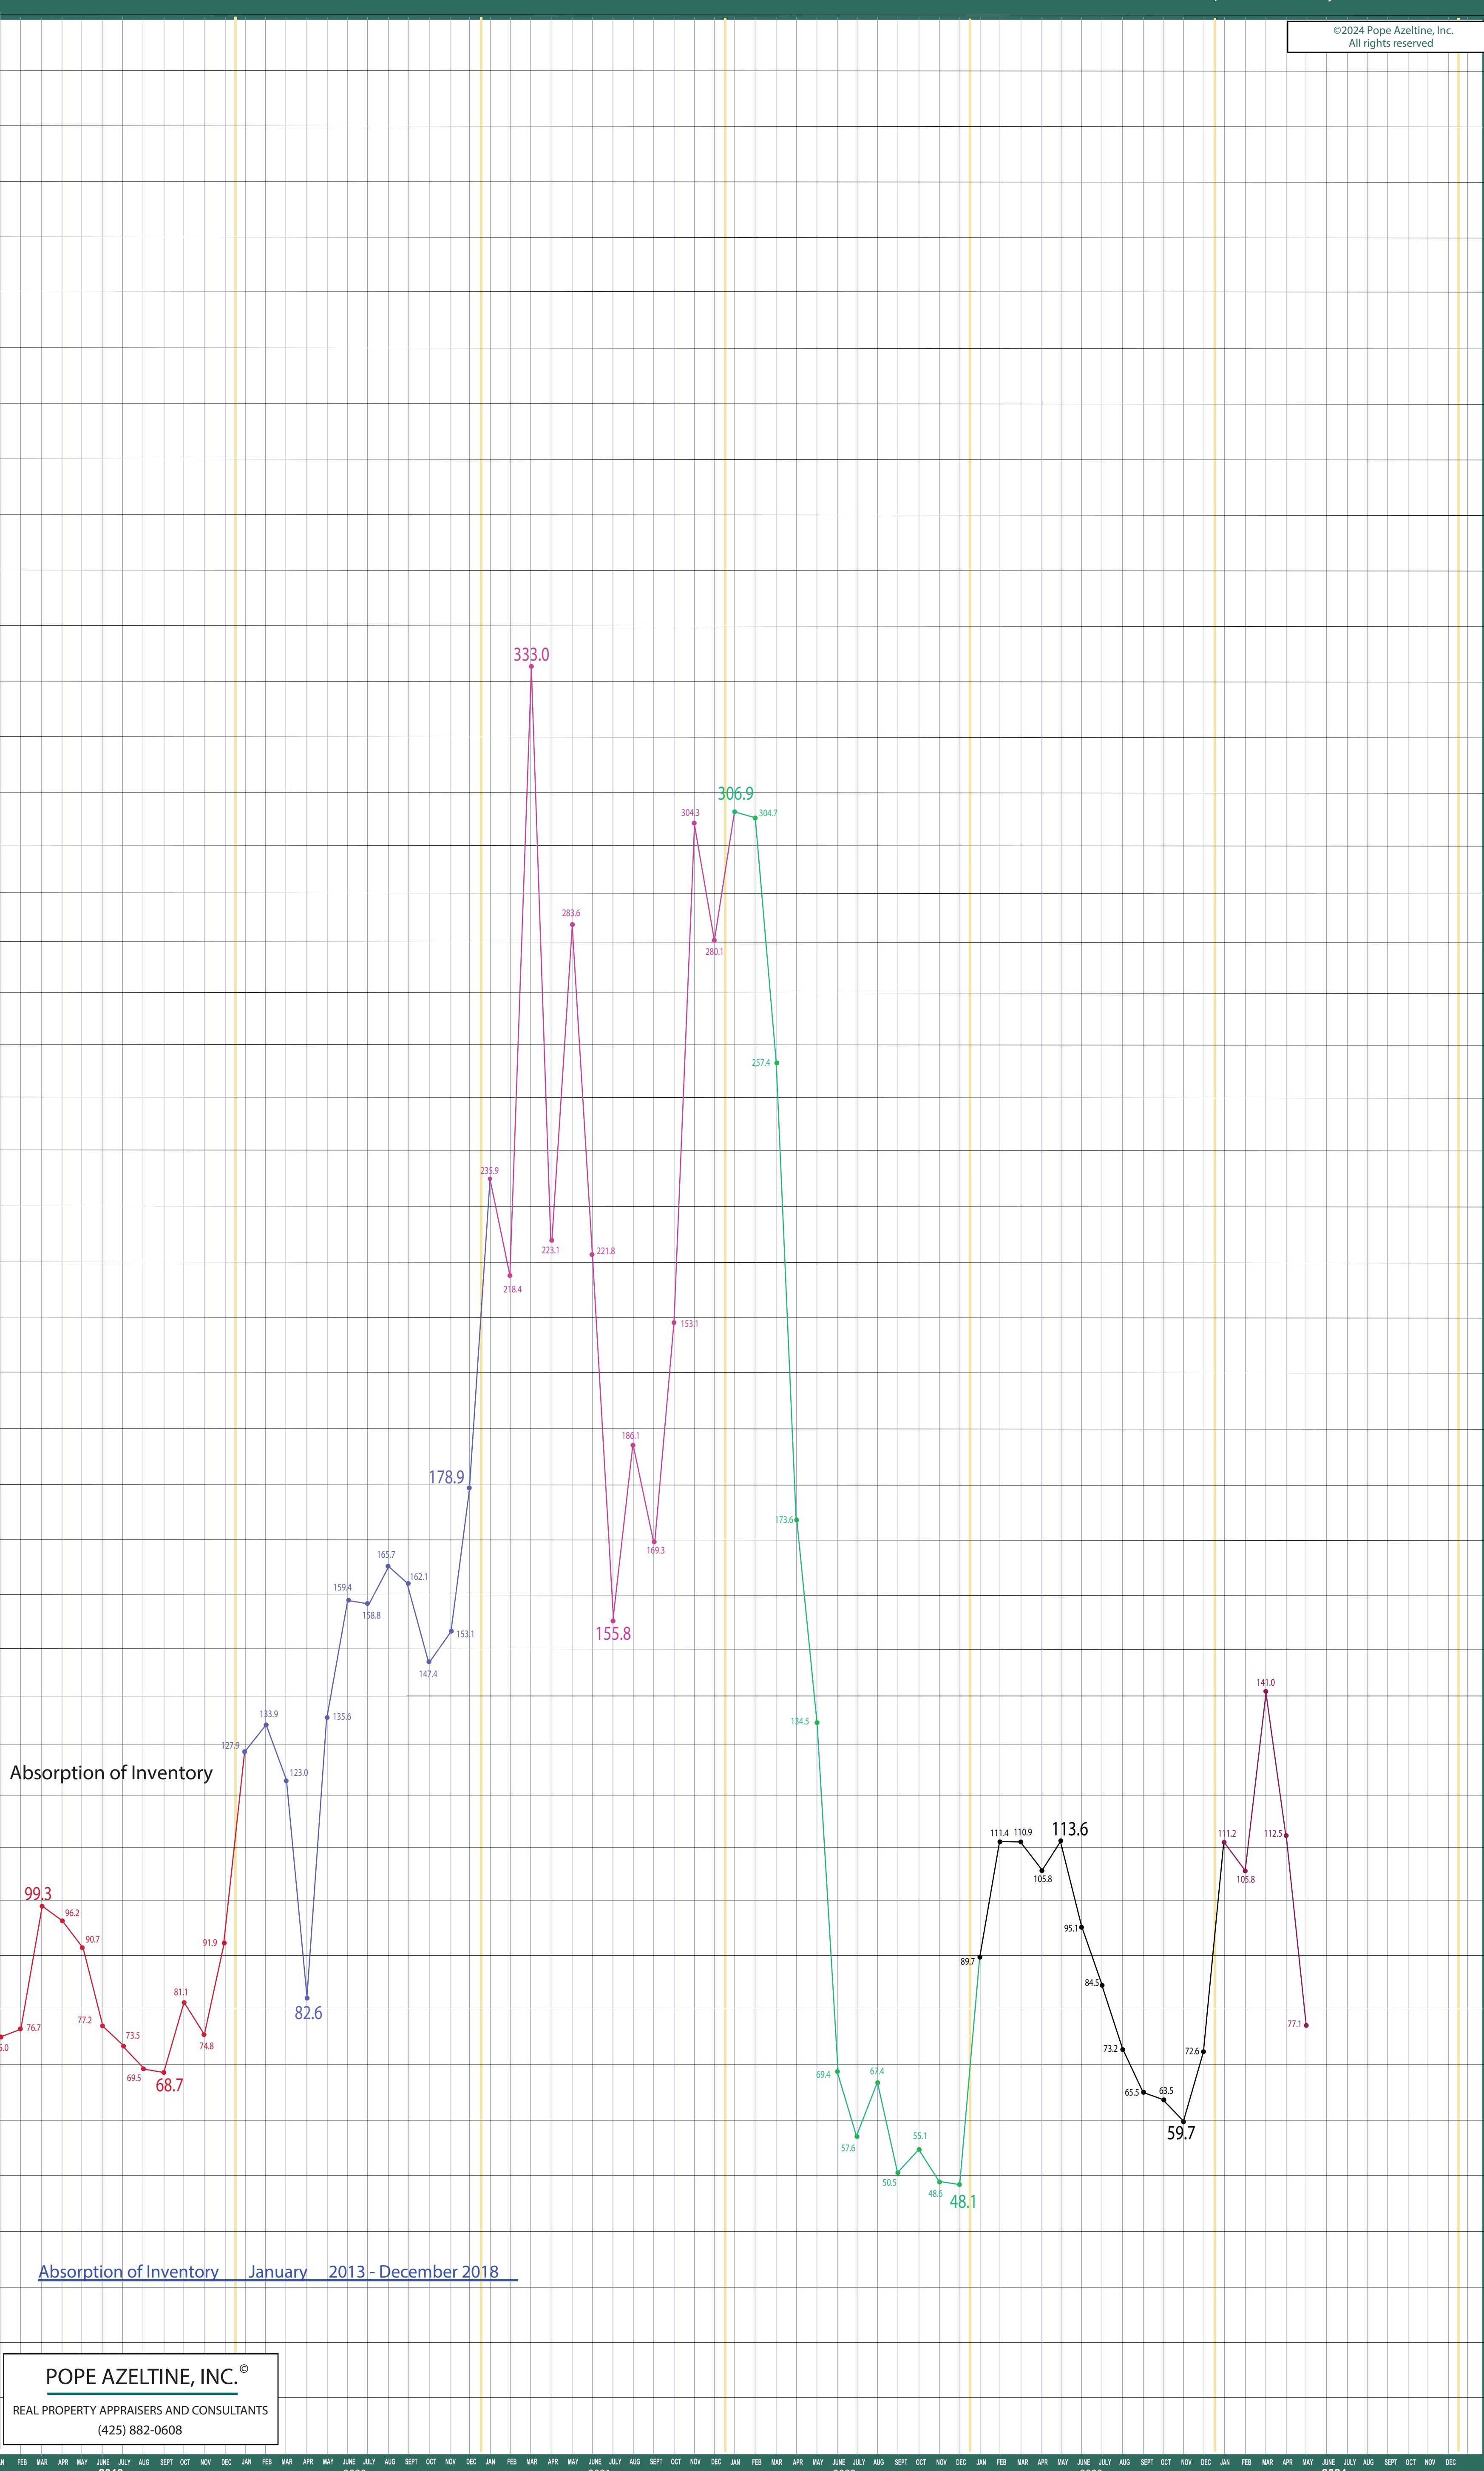

300-385 Auburn, Kent, Renton, South Seattle

Listing Residential & Condo Only

POPE AZELTINE, INC.®
 REAL PROPERTY APPRAISERS AND CONSULTANTS
 (425) 882-0608

©2024 Pope Azeltine, Inc.
 All rights reserved

©2024 Pope Azeltine, Inc.
All rights reserved

Absorption of Inventory

Absorption of Inventory January 2013 - December 2018

POPE AZELTINE, INC.®
REAL PROPERTY APPRAISERS AND CONSULTANTS
(425) 882-0608