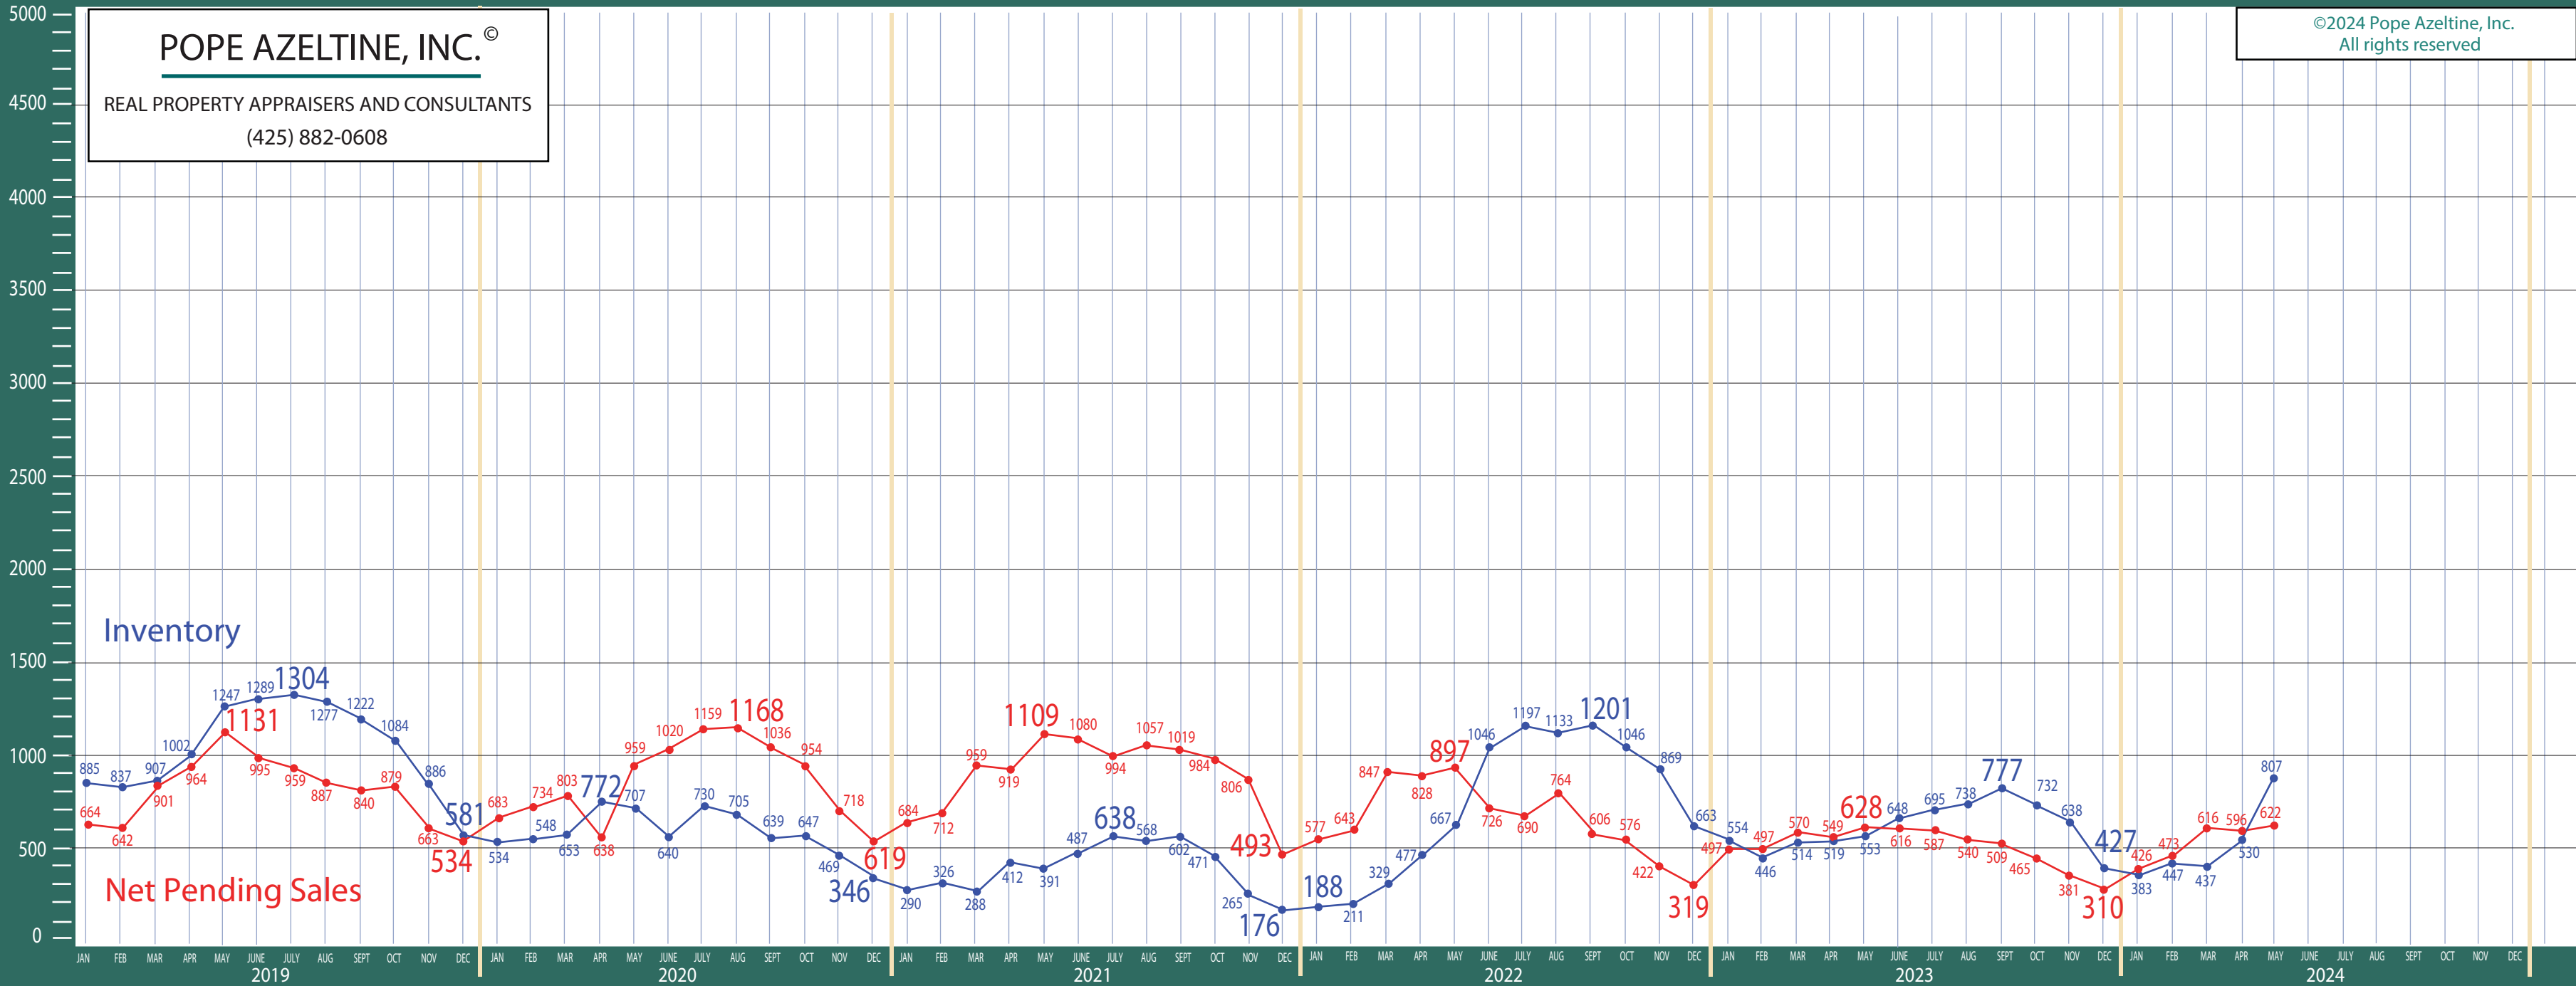

300-385 Auburn, Kent, Renton, South Seattle

Listing Residential & Condo Only

POPE AZELTINE, INC.®
 REAL PROPERTY APPRAISERS AND CONSULTANTS
 (425) 882-0608

©2024 Pope Azeltine, Inc.
 All rights reserved

©2024 Pope Azeltine, Inc.
All rights reserved