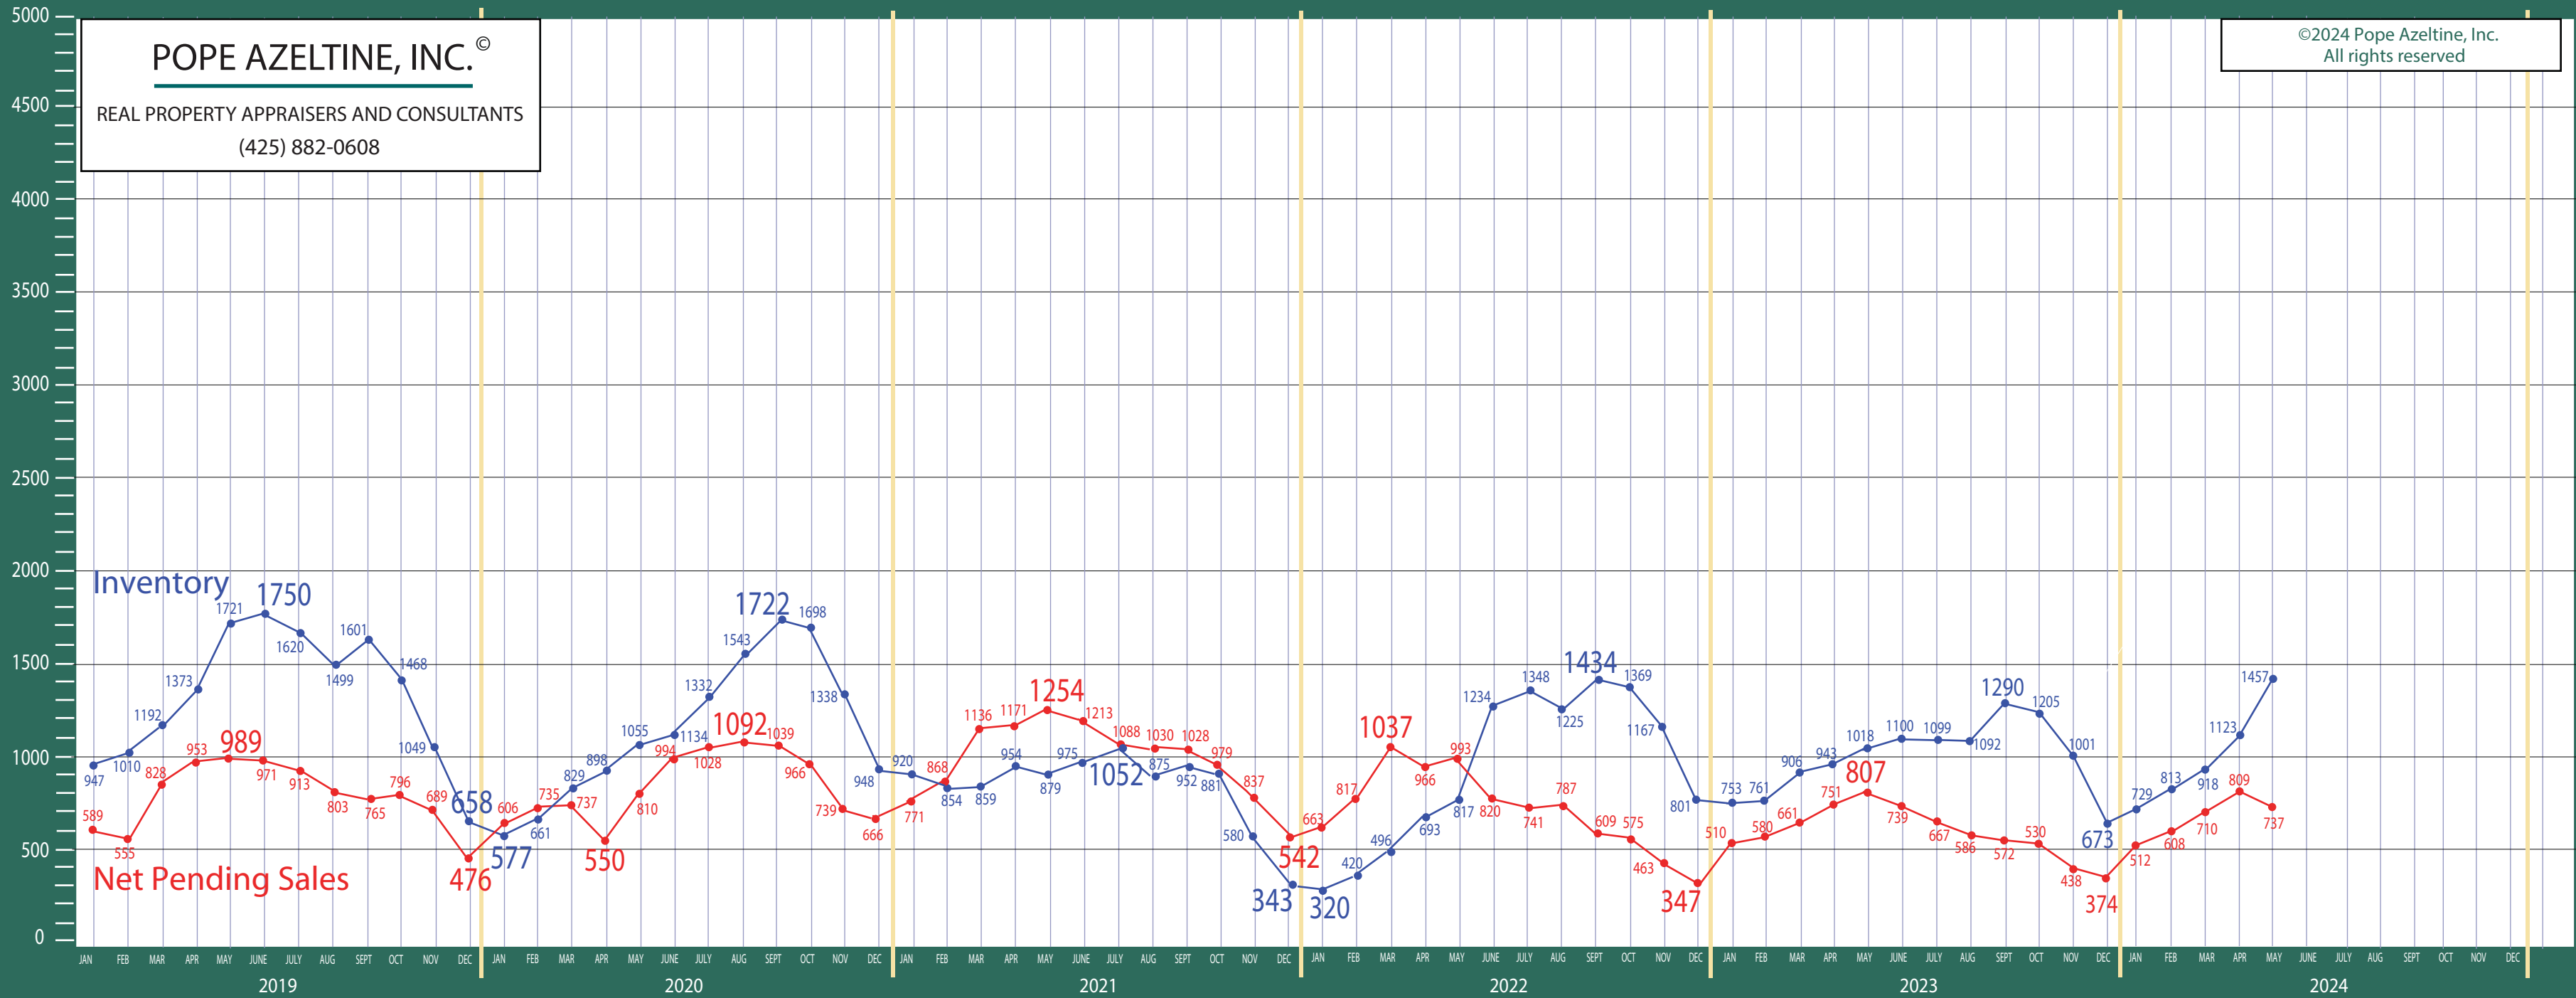

390/700-720 Central/North Seattle

Listing Residential & Condo Only

POPE AZELTINE, INC. ©
 REAL PROPERTY APPRAISERS AND CONSULTANTS
 (425) 882-0608

©2024 Pope Azeltine, Inc.
 All rights reserved

©2024 Pope Azeltine, Inc.
All rights reserved

Absorption of Inventory

Absorption of Inventory January 2013 - December 2018

POPE AZELTINE, INC.®
REAL PROPERTY APPRAISERS AND CONSULTANTS
(425) 882-0608