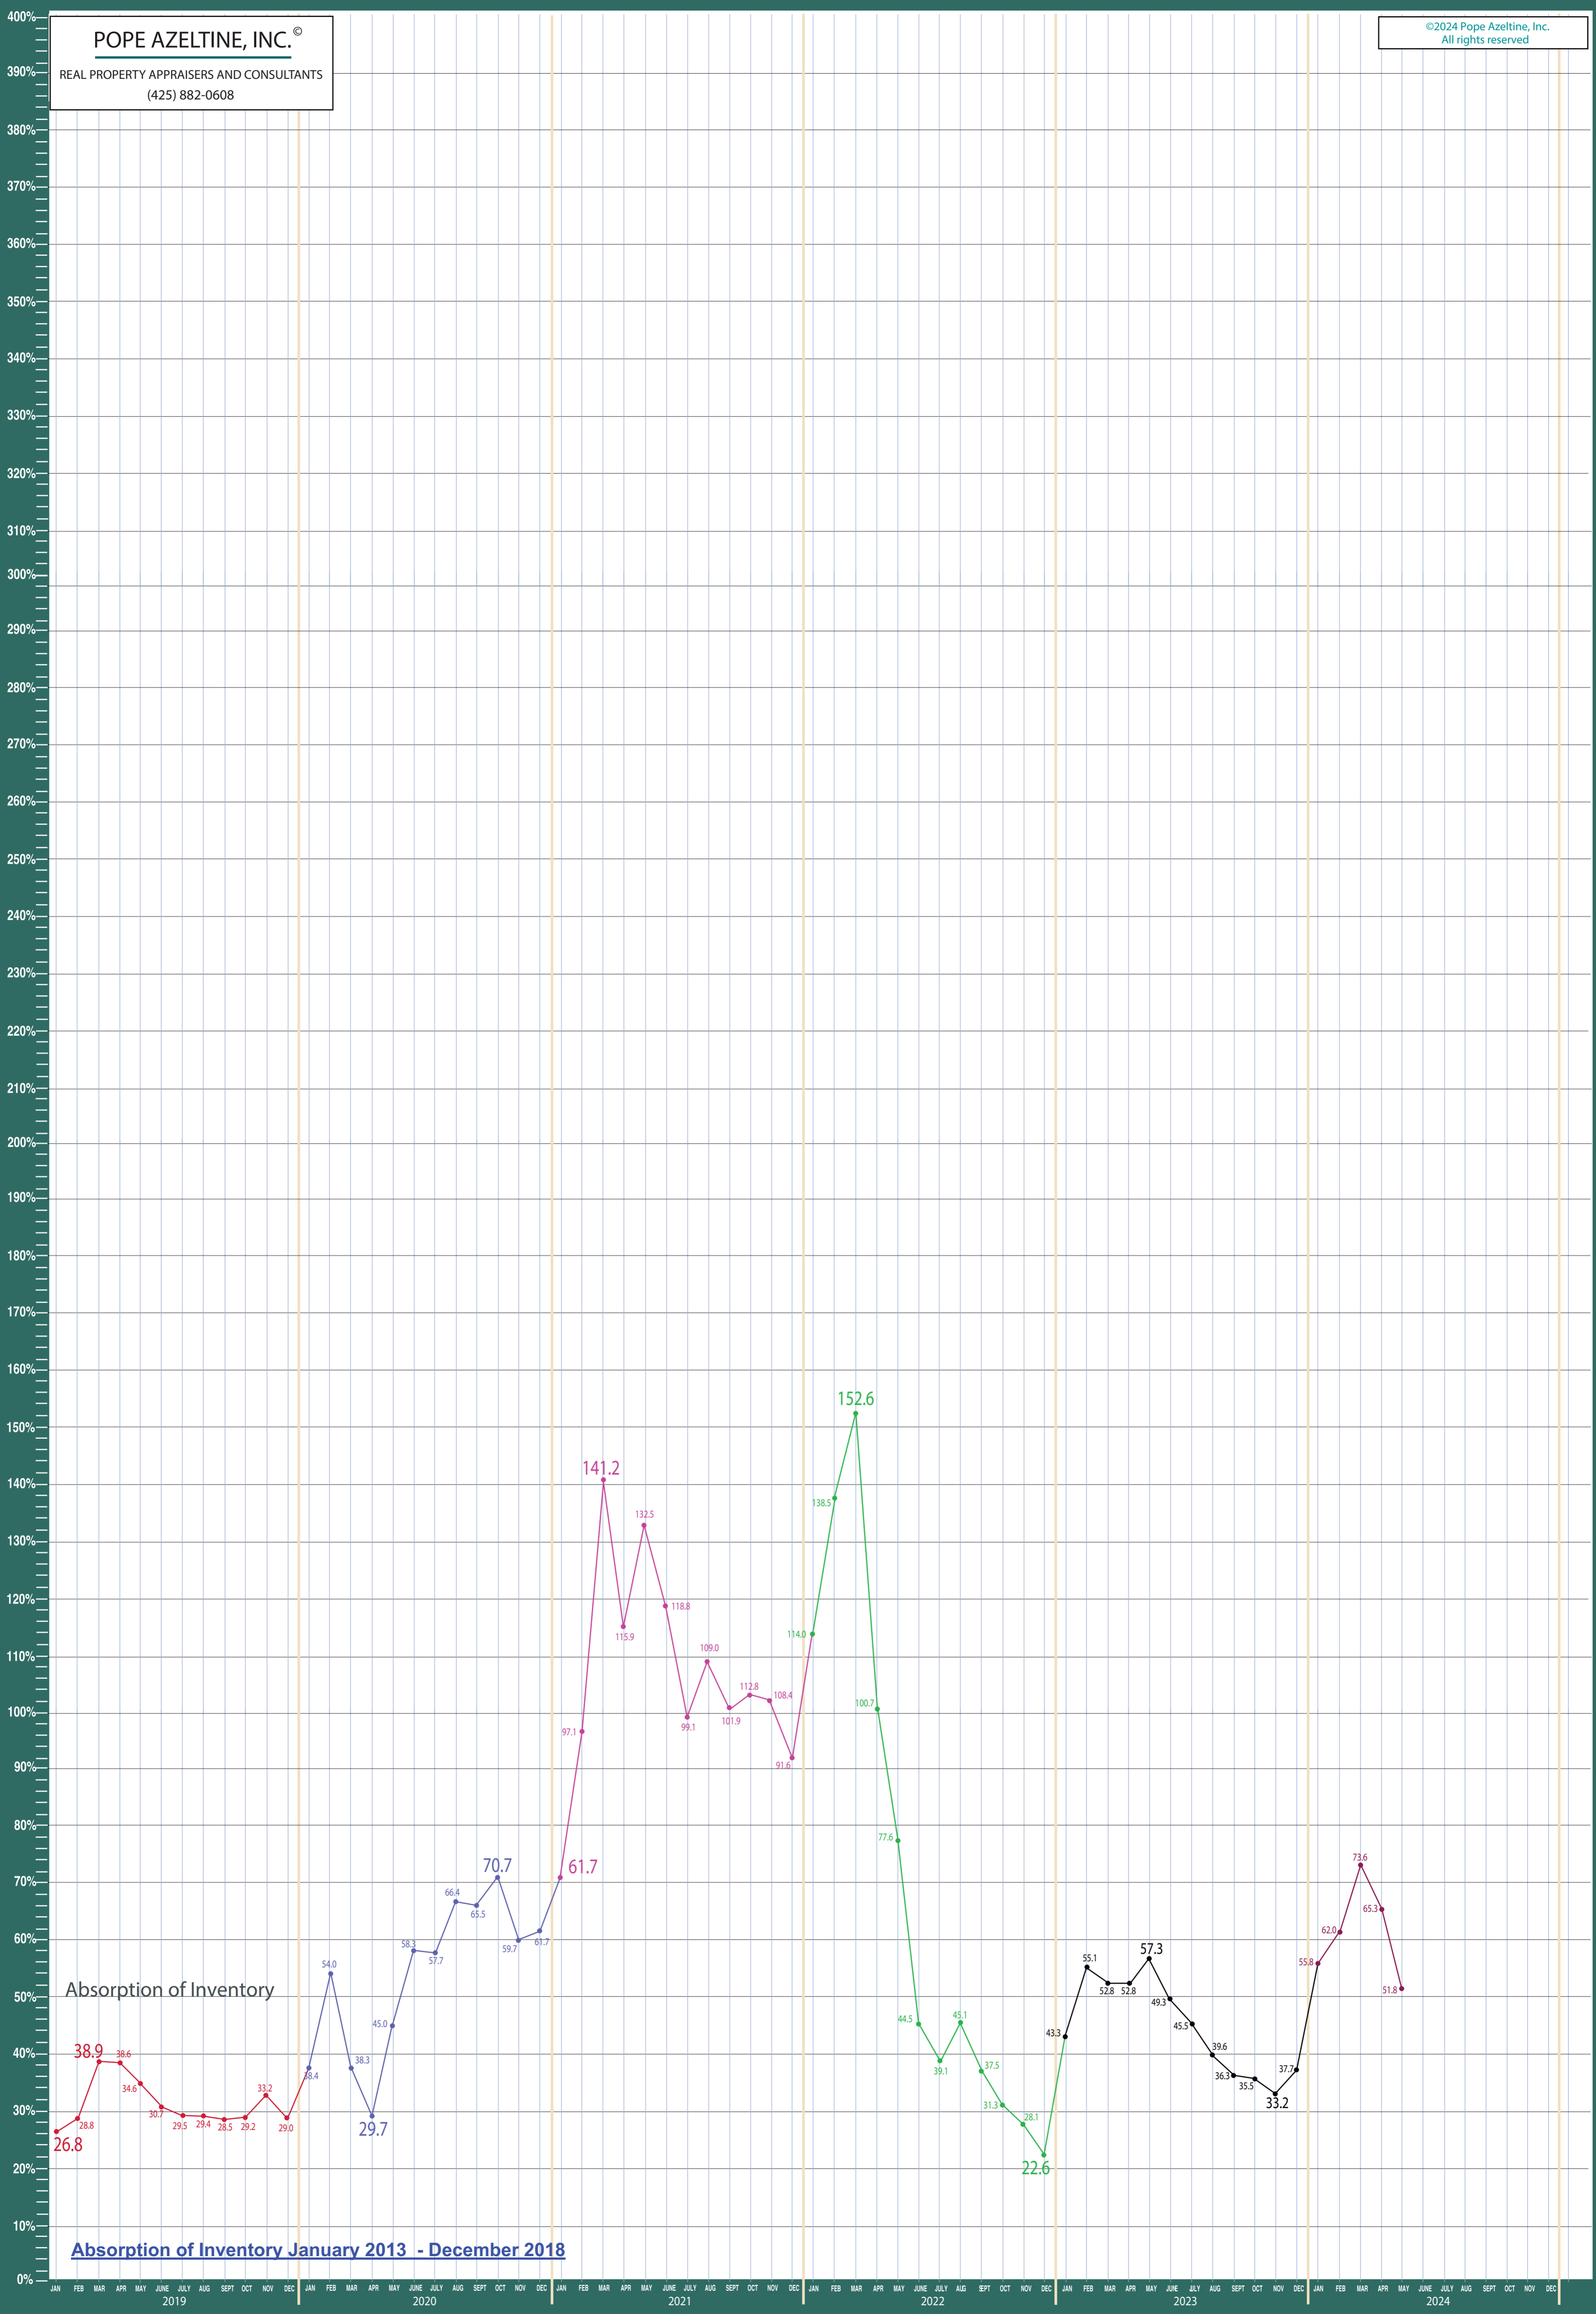

All NWMLS Areas Combined

\$1,000,000 + Residential & Condo Statistics

POPE AZELTINE, INC.®
 REAL PROPERTY APPRAISERS AND CONSULTANTS
 (425) 882-0608

©2024 Pope Azeltine, Inc.
 All rights reserved

POPE AZELTINE, INC.®

REAL PROPERTY APPRAISERS AND CONSULTANTS
(425) 882-0608

©2024 Pope Azeltine, Inc.
All rights reserved

Absorption of Inventory

Absorption of Inventory January 2013 - December 2018