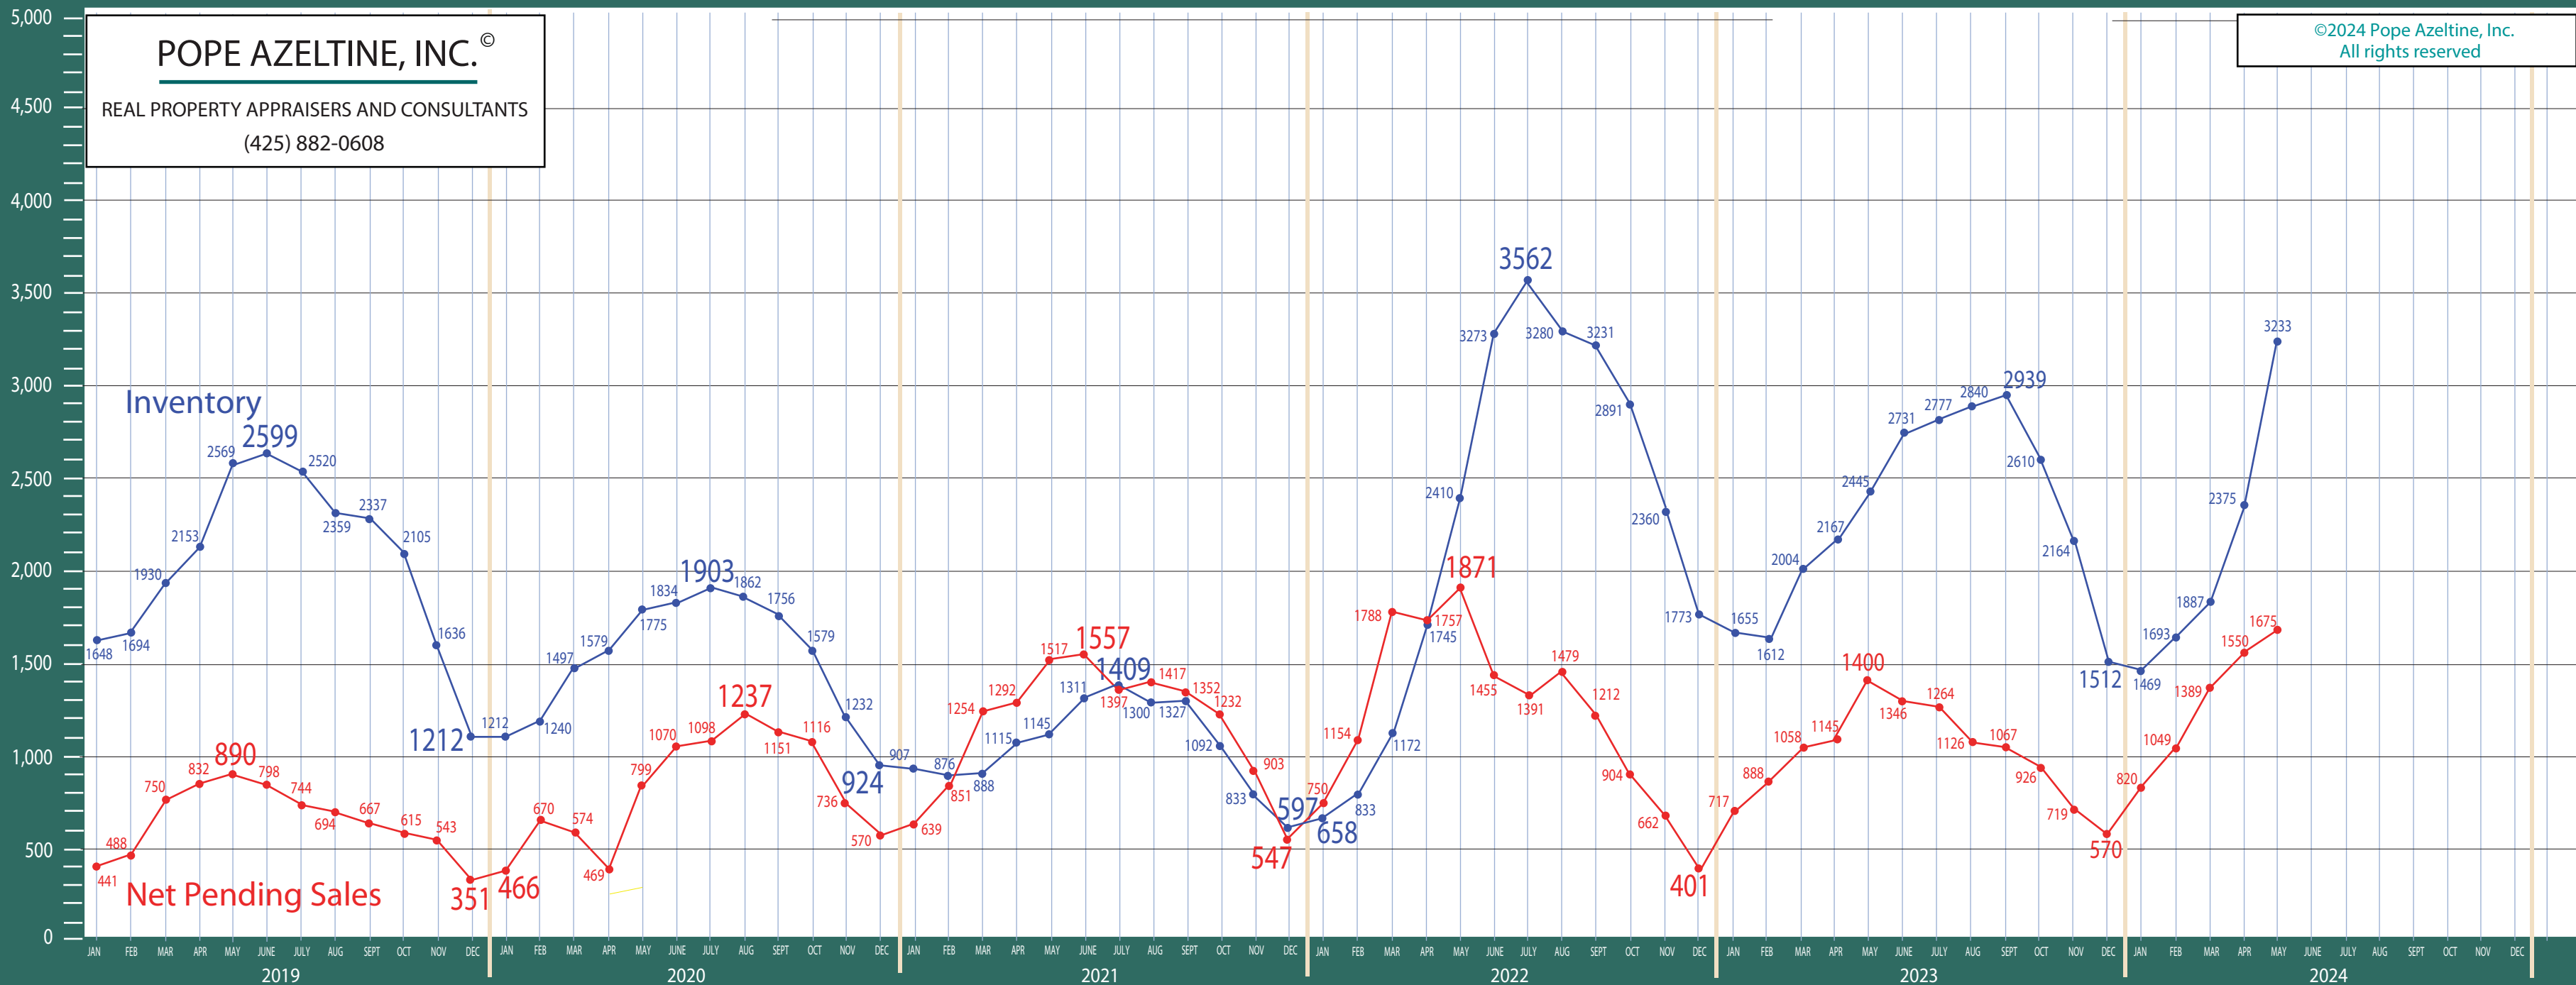

All NWMLS Areas Combined

\$1,000,000 + Residential & Condo Statistics

POPE AZELTINE, INC.®
 REAL PROPERTY APPRAISERS AND CONSULTANTS
 (425) 882-0608

©2024 Pope Azeltine, Inc.
 All rights reserved

POPE AZELTINE, INC.®