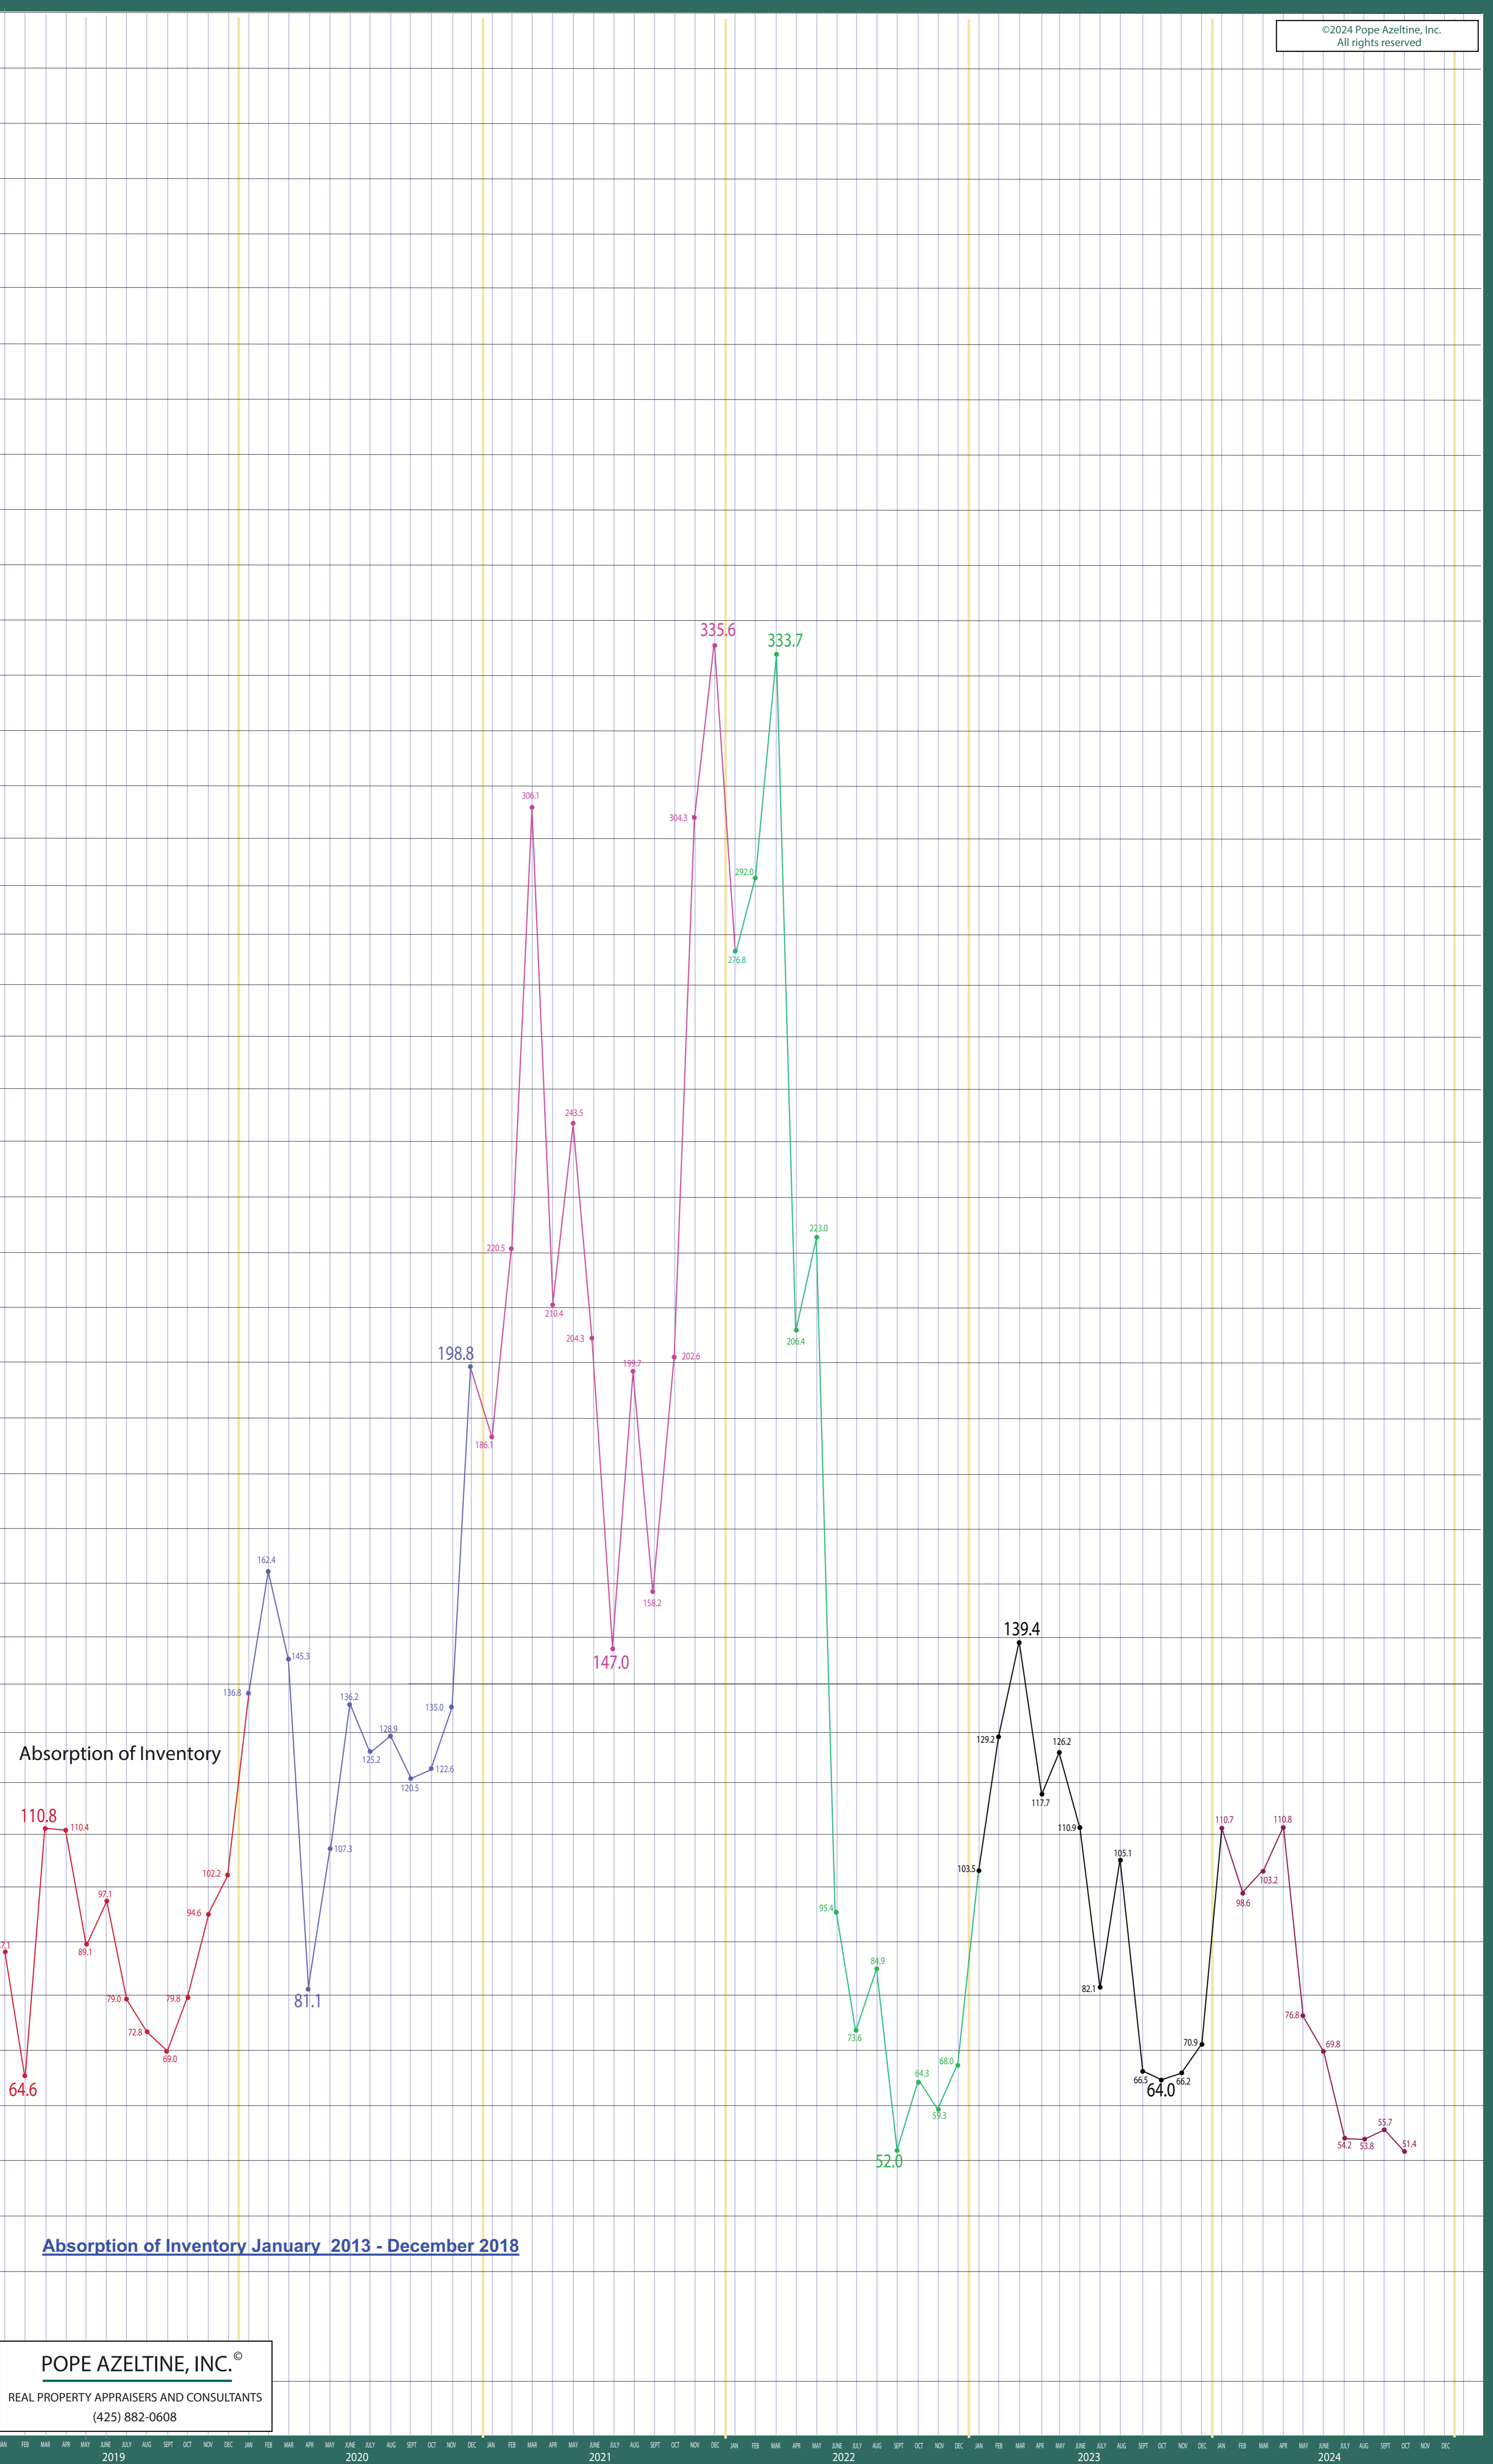

100-140 West Seattle to Federal Way

Listing Residential & Condo Only

POPE AZELTINE, INC.®
 REAL PROPERTY APPRAISERS AND CONSULTANTS
 (425) 882-0608

©2024 Pope Azeltine, Inc.
 All rights reserved

©2024 Pope Azeltine, Inc.
All rights reserved

Absorption of Inventory

Absorption of Inventory January 2013 - December 2018

POPE AZELTINE, INC.®
REAL PROPERTY APPRAISERS AND CONSULTANTS
(425) 882-0608