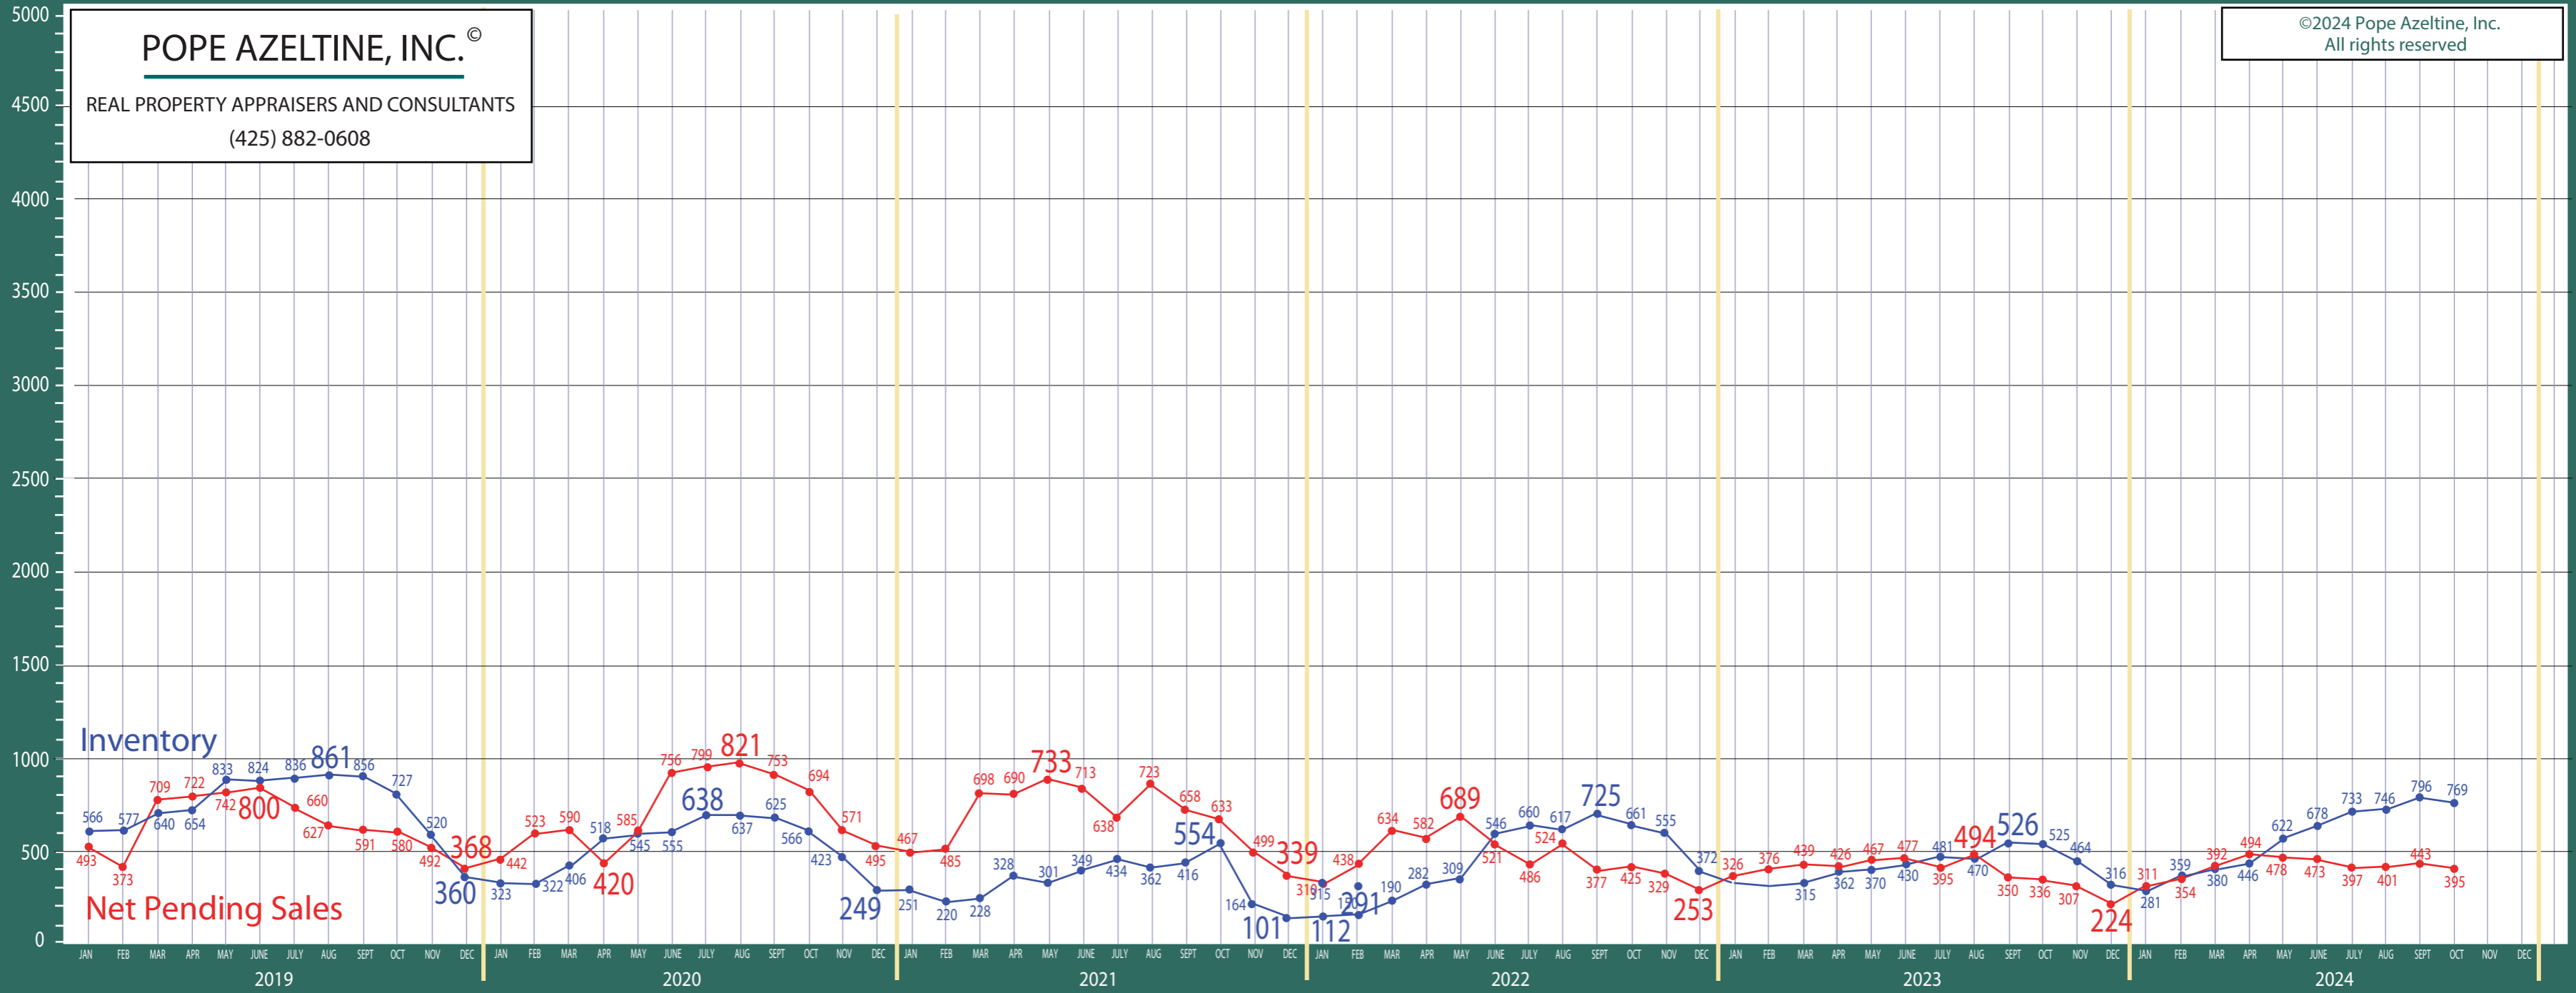

100-140 West Seattle to Federal Way

Listing Residential & Condo Only

POPE AZELTINE, INC.®
REAL PROPERTY APPRAISERS AND CONSULTANTS
(425) 882-0608

©2024 Pope Azeltine, Inc.
All rights reserved