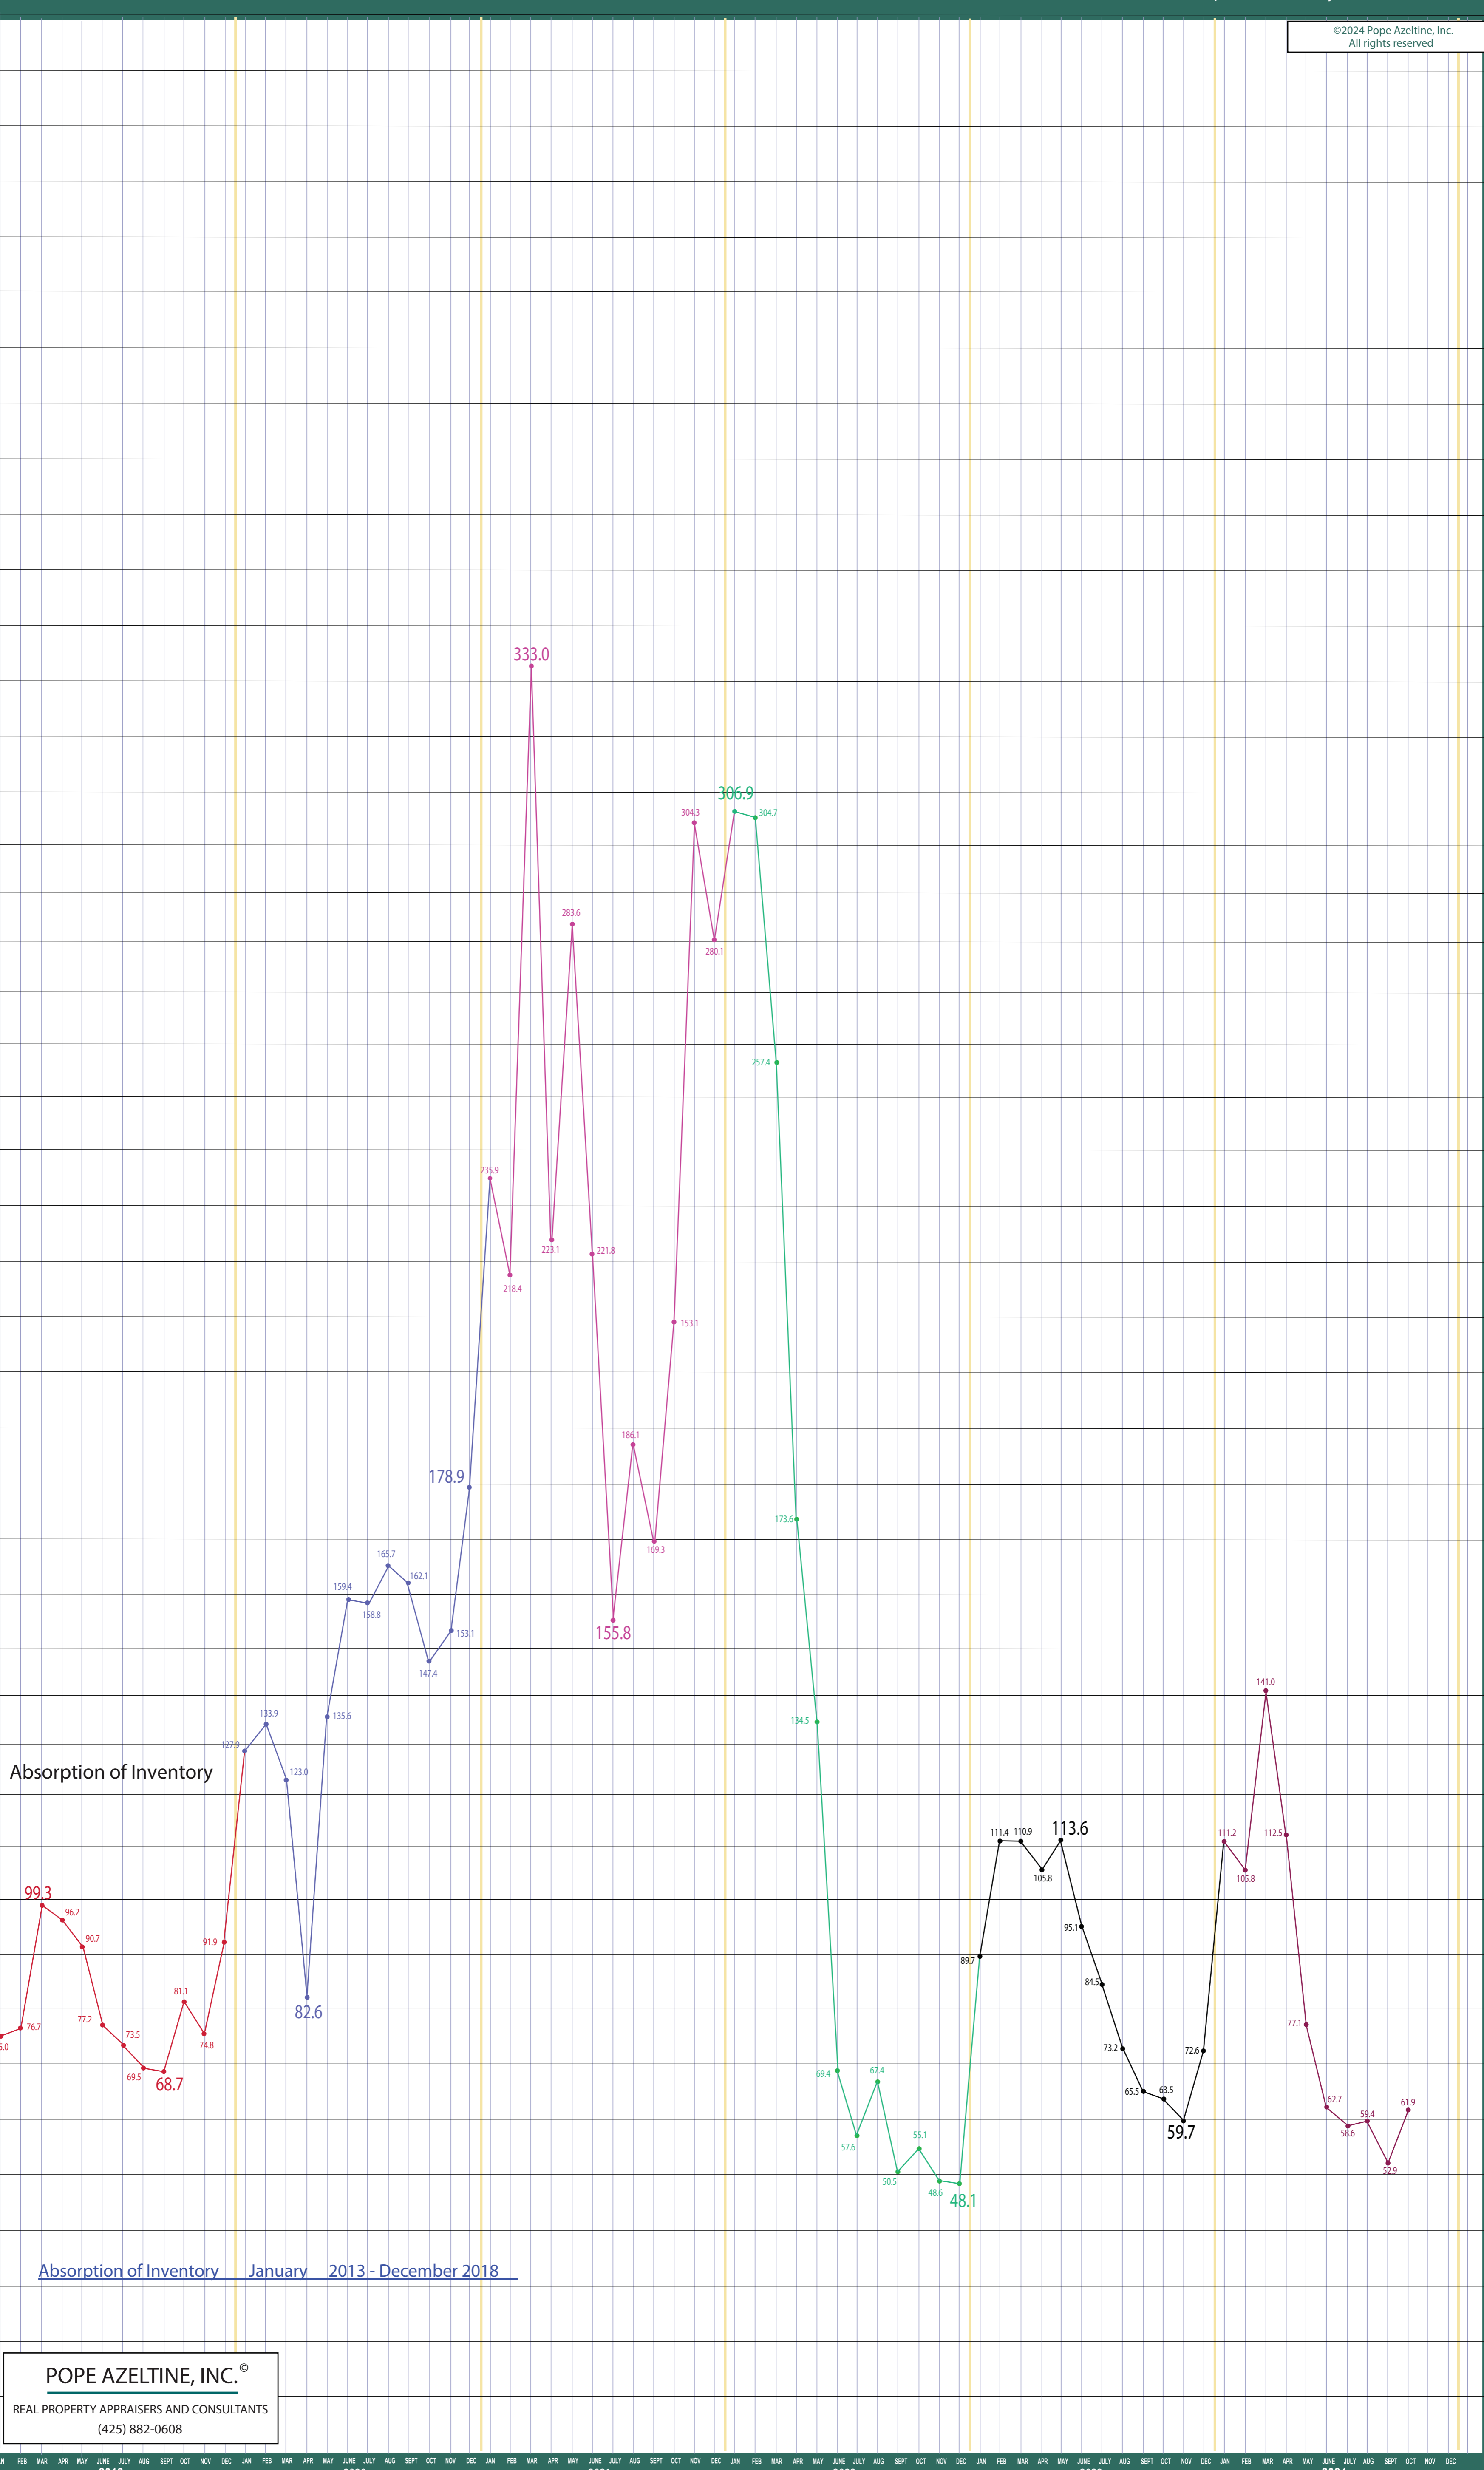

300-385 Auburn, Kent, Renton, South Seattle

Listing Residential & Condo Only

POPE AZELTINE, INC.®
 REAL PROPERTY APPRAISERS AND CONSULTANTS
 (425) 882-0608

©2024 Pope Azeltine, Inc.
 All rights reserved

©2024 Pope Azeltine, Inc.
All rights reserved

Absorption of Inventory

Absorption of Inventory January 2013 - December 2018

POPE AZELTINE, INC.®
REAL PROPERTY APPRAISERS AND CONSULTANTS
(425) 882-0608