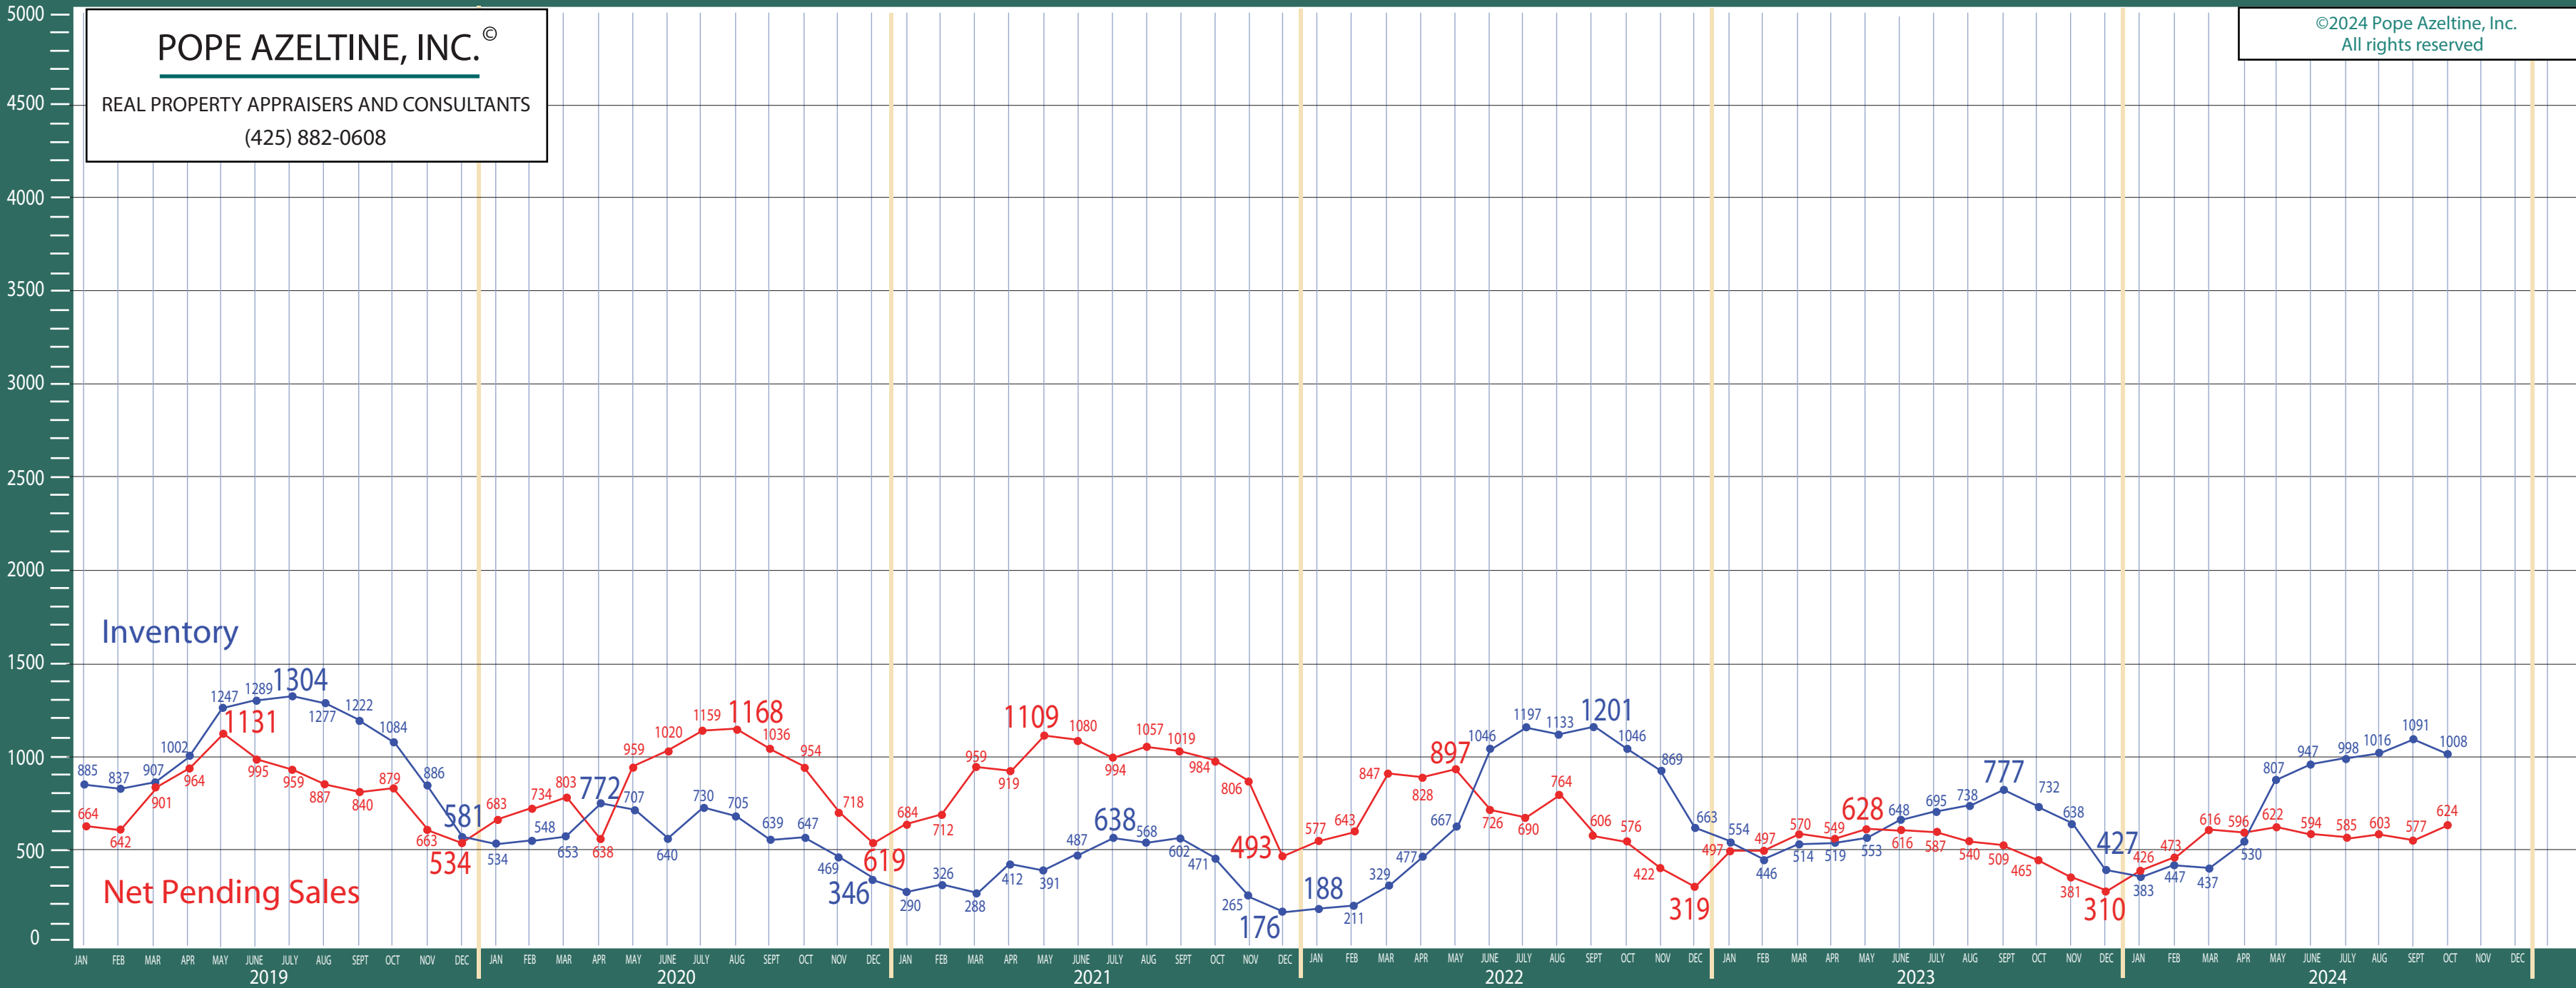

300-385 Auburn, Kent, Renton, South Seattle

Listing Residential & Condo Only

POPE AZELTINE, INC.®
 REAL PROPERTY APPRAISERS AND CONSULTANTS
 (425) 882-0608

©2024 Pope Azeltine, Inc.
 All rights reserved

©2024 Pope Azeltine, Inc.
All rights reserved