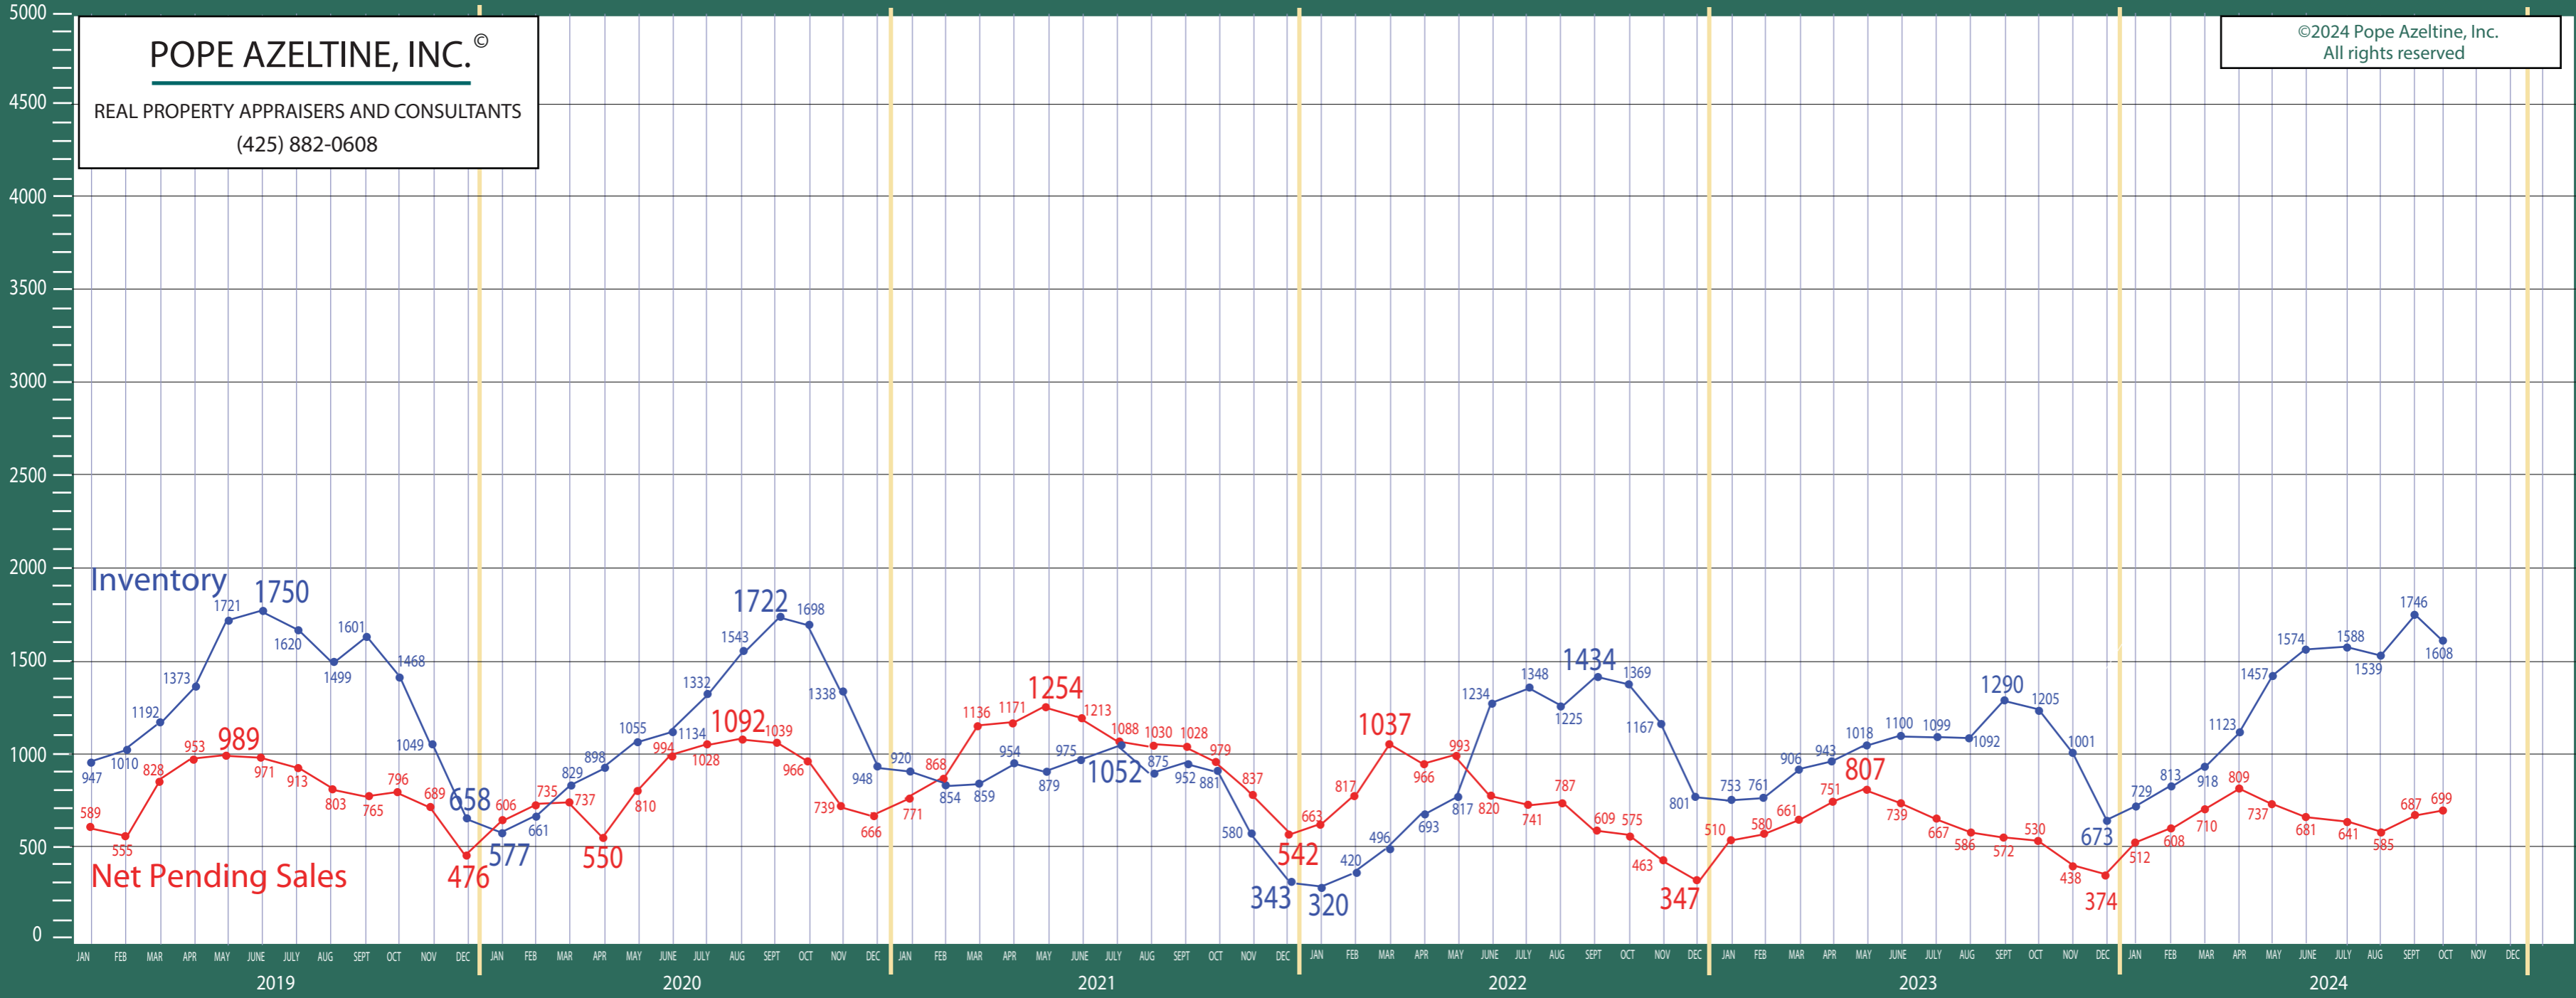

390/700-720 Central/North Seattle

Listing Residential & Condo Only

POPE AZELTINE, INC.®
 REAL PROPERTY APPRAISERS AND CONSULTANTS
 (425) 882-0608

©2024 Pope Azeltine, Inc.
 All rights reserved

©2024 Pope Azeltine, Inc.
All rights reserved

Absorption of Inventory

Absorption of Inventory January 2013 - December 2018

POPE AZELTINE, INC.®
REAL PROPERTY APPRAISERS AND CONSULTANTS
(425) 882-0608