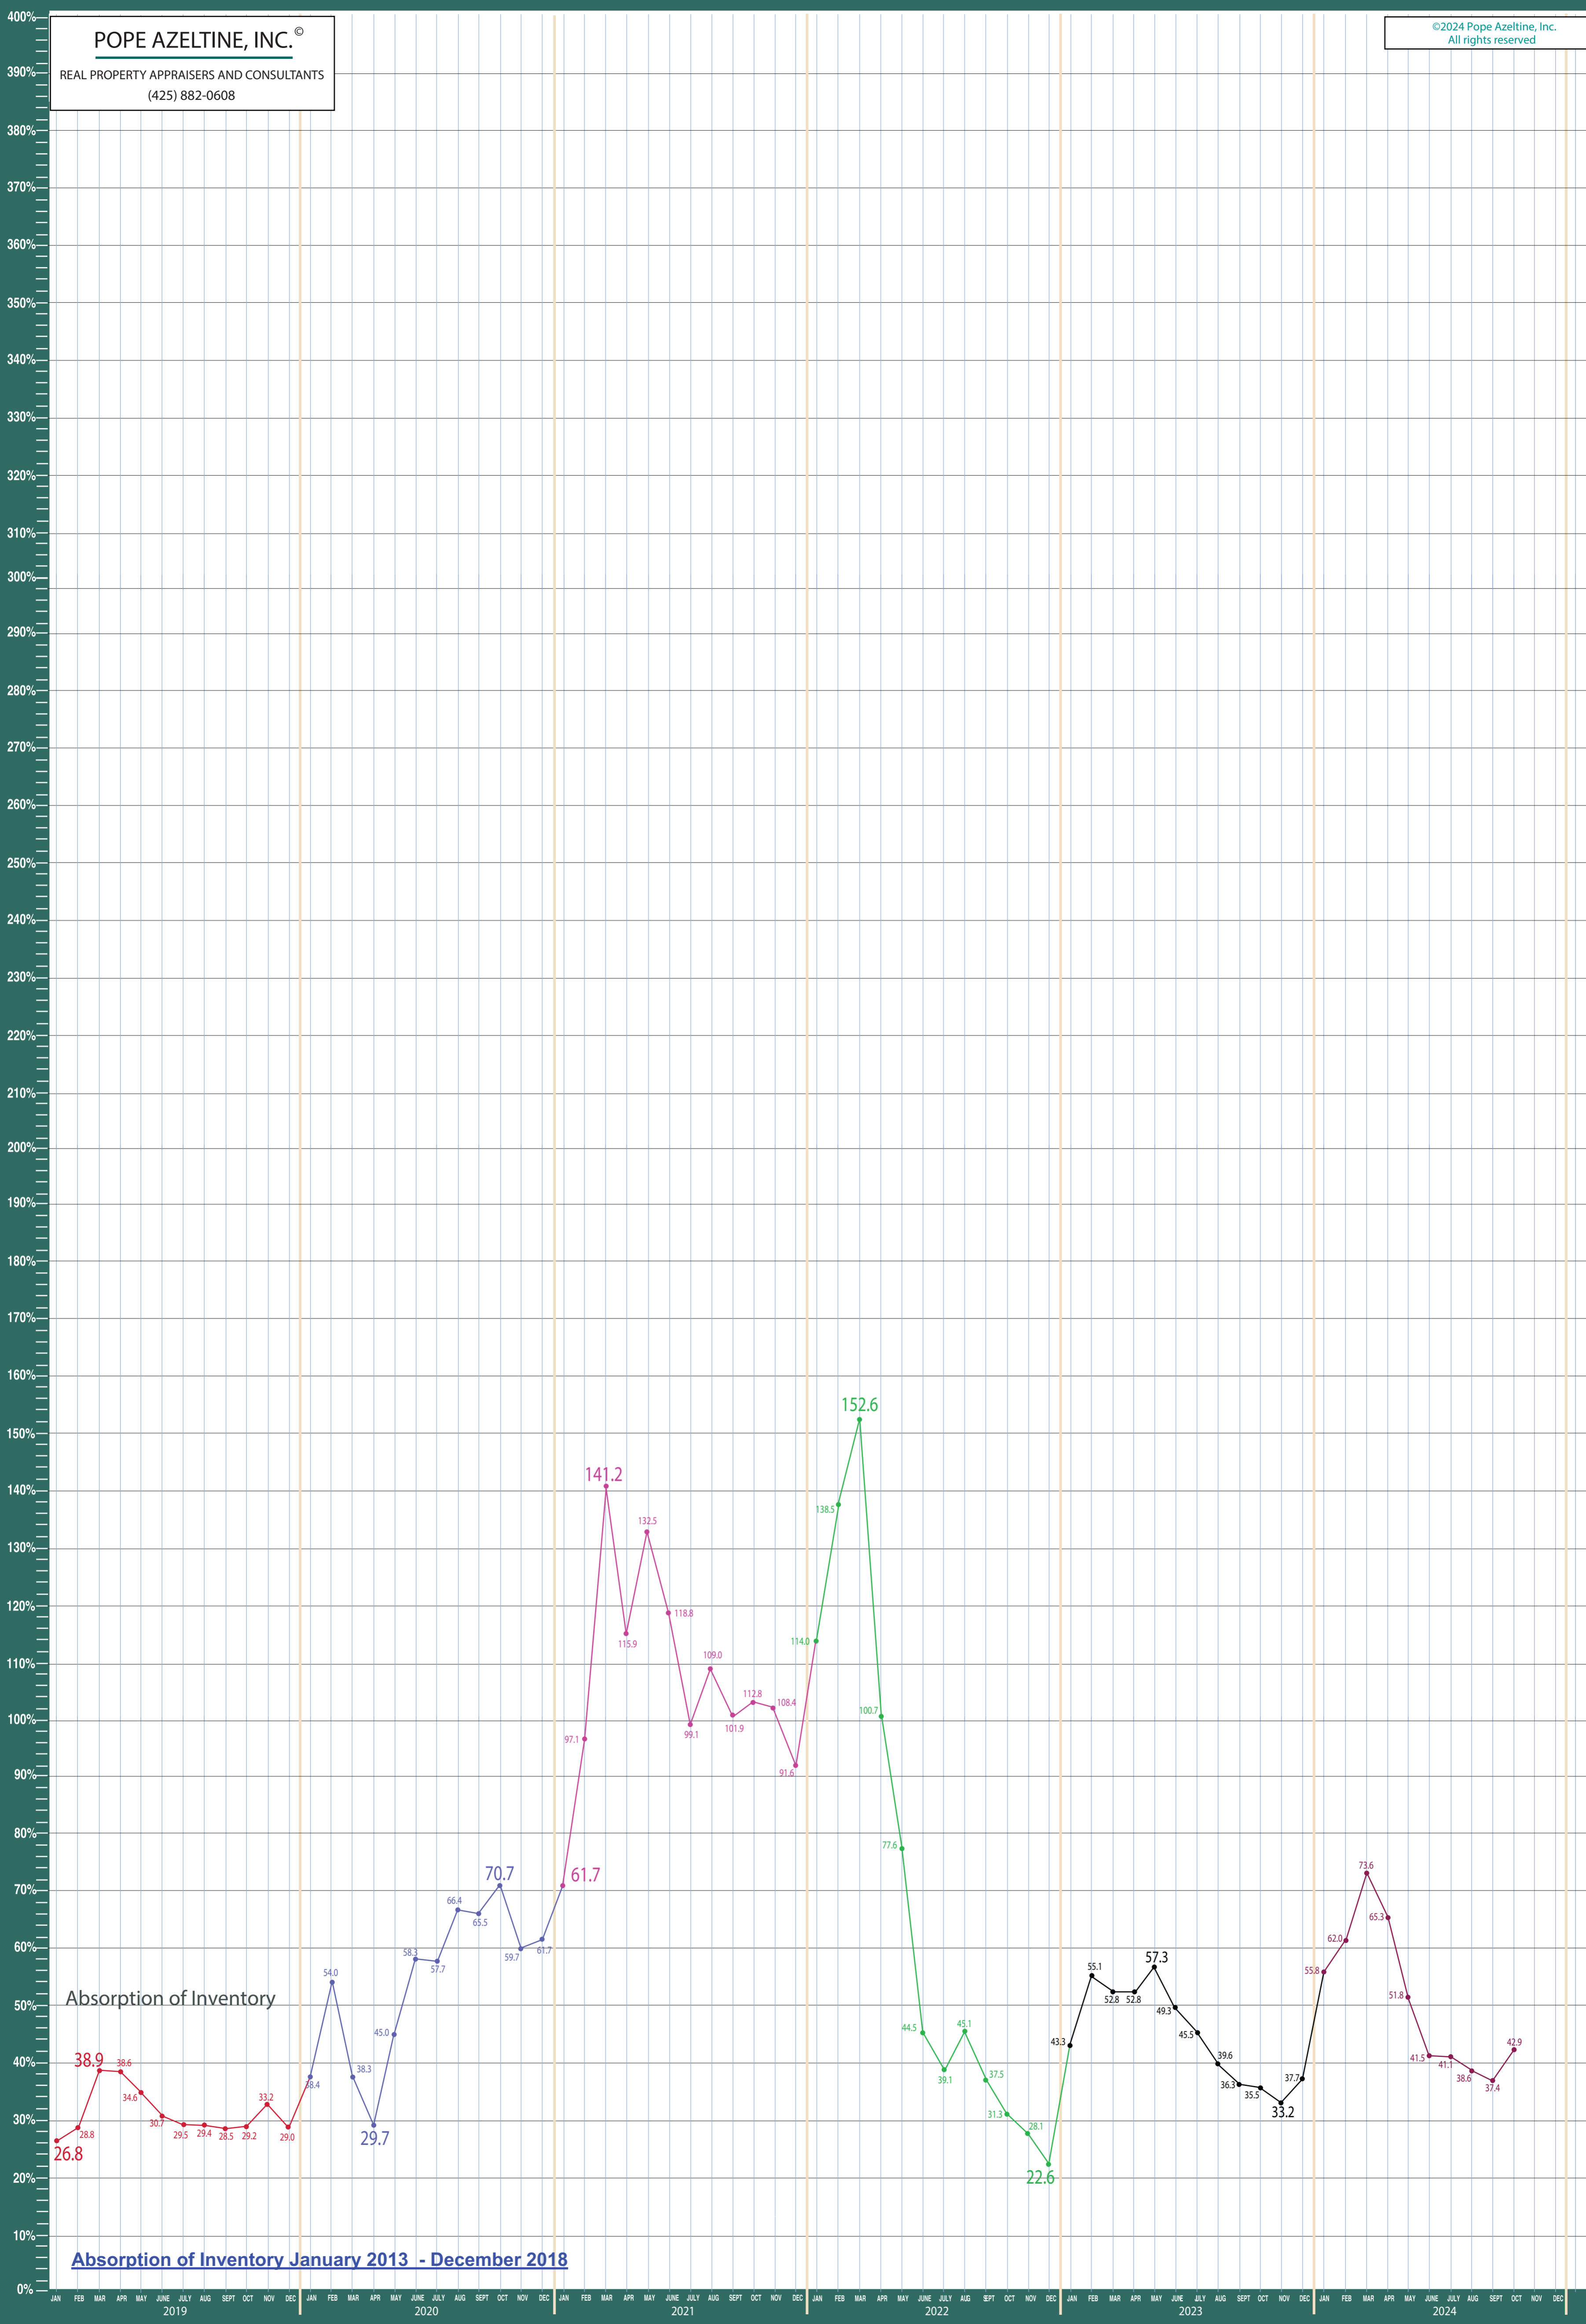

All NWMLS Areas Combined

\$1,000,000 + Residential & Condo Statistics

POPE AZELTINE, INC.®
 REAL PROPERTY APPRAISERS AND CONSULTANTS
 (425) 882-0608

©2024 Pope Azeltine, Inc.
 All rights reserved

POPE AZELTINE, INC.®

REAL PROPERTY APPRAISERS AND CONSULTANTS
(425) 882-0608

©2024 Pope Azeltine, Inc.
All rights reserved

Absorption of Inventory

Absorption of Inventory January 2013 - December 2018