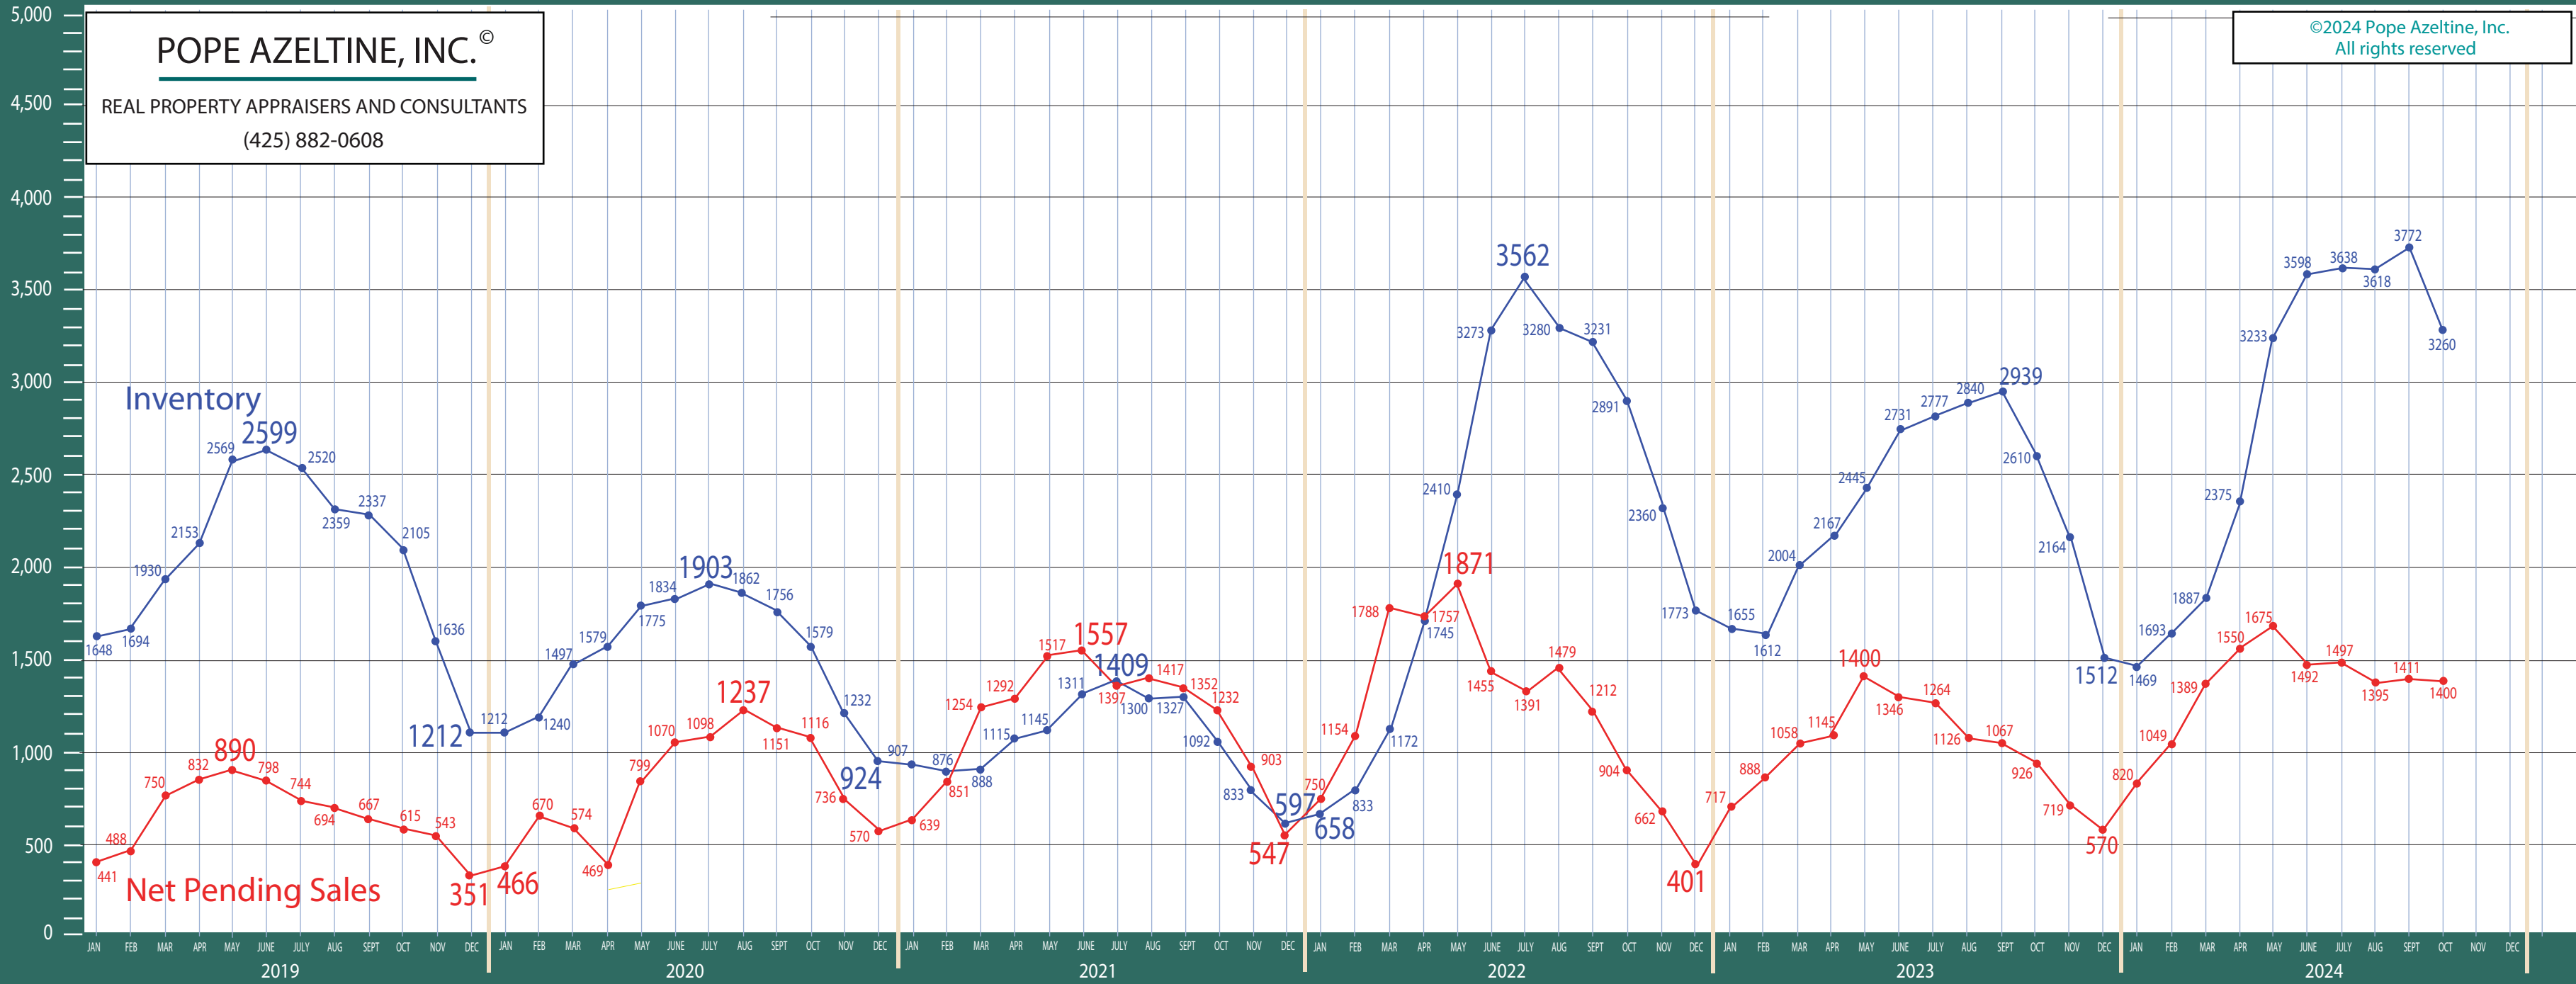

All NWMLS Areas Combined

\$1,000,000 + Residential & Condo Statistics

POPE AZELTINE, INC.®
 REAL PROPERTY APPRAISERS AND CONSULTANTS
 (425) 882-0608

©2024 Pope Azeltine, Inc.
 All rights reserved

POPE AZELTINE, INC.®