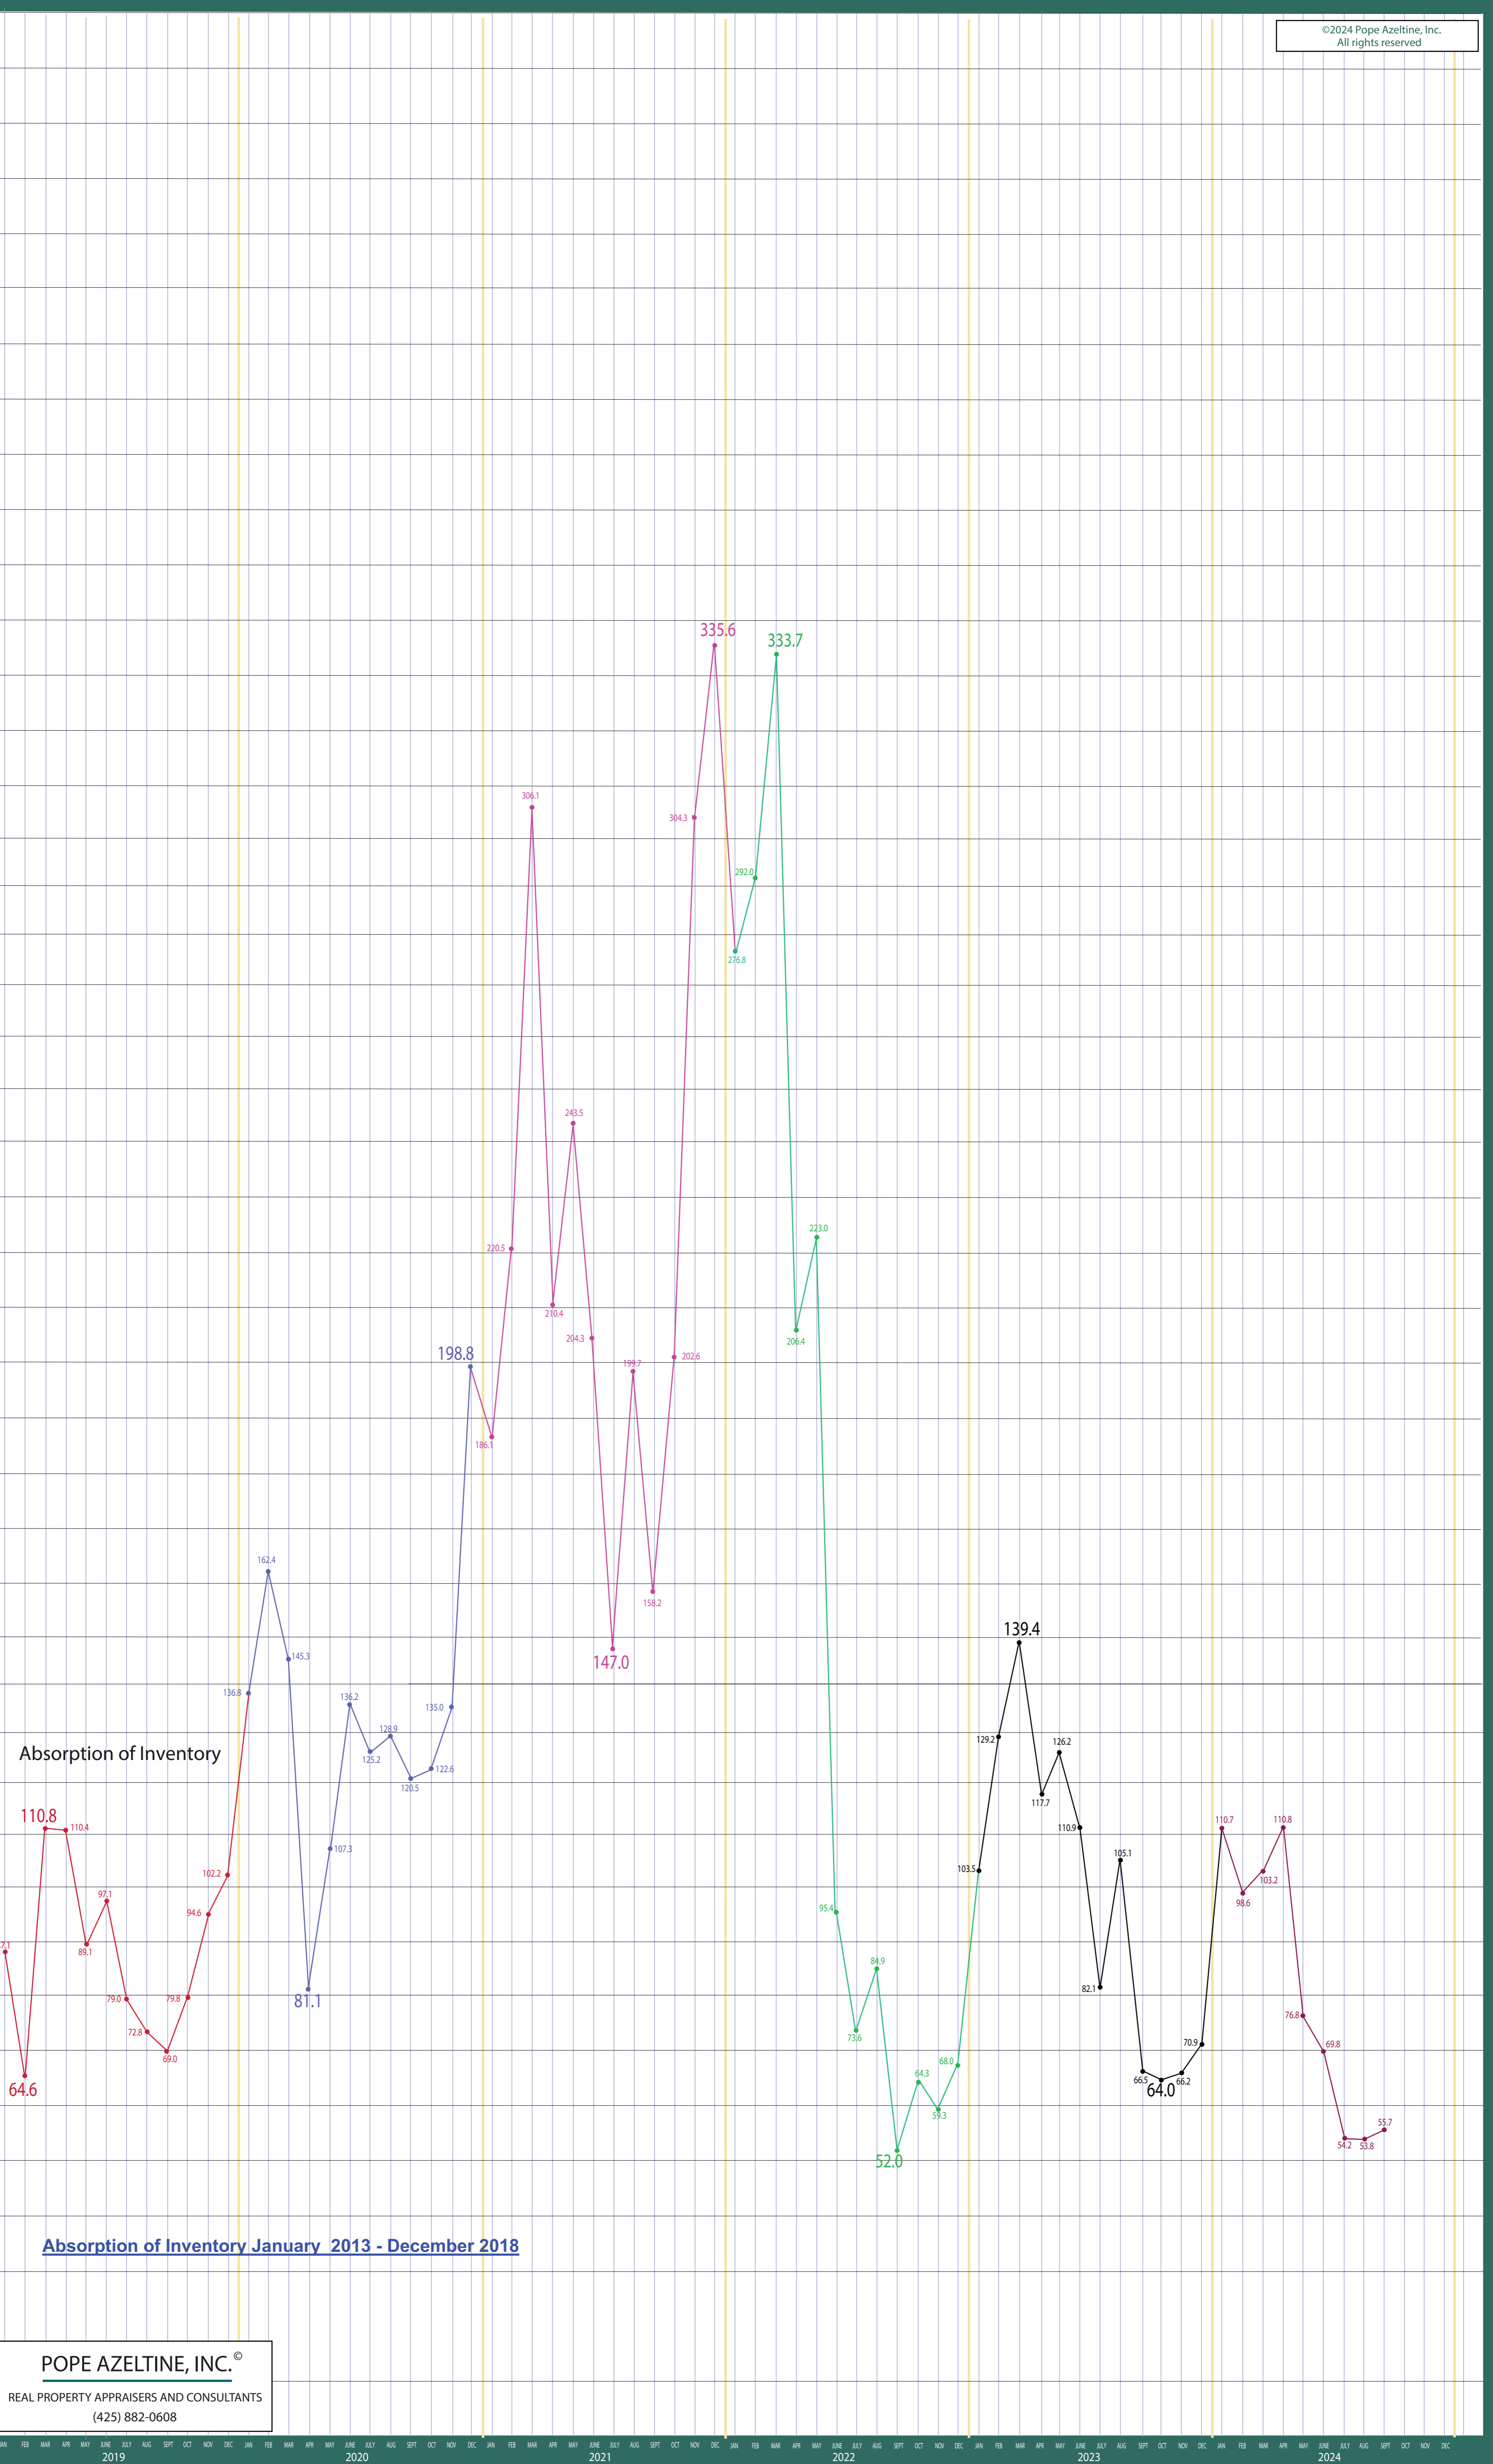

100-140 West Seattle to Federal Way

Listing Residential & Condo Only

POPE AZELTINE, INC.®
 REAL PROPERTY APPRAISERS AND CONSULTANTS
 (425) 882-0608

©2024 Pope Azeltine, Inc.
 All rights reserved

©2024 Pope Azeltine, Inc.
All rights reserved

Absorption of Inventory

Absorption of Inventory January 2013 - December 2018

POPE AZELTINE, INC.®
REAL PROPERTY APPRAISERS AND CONSULTANTS
(425) 882-0608