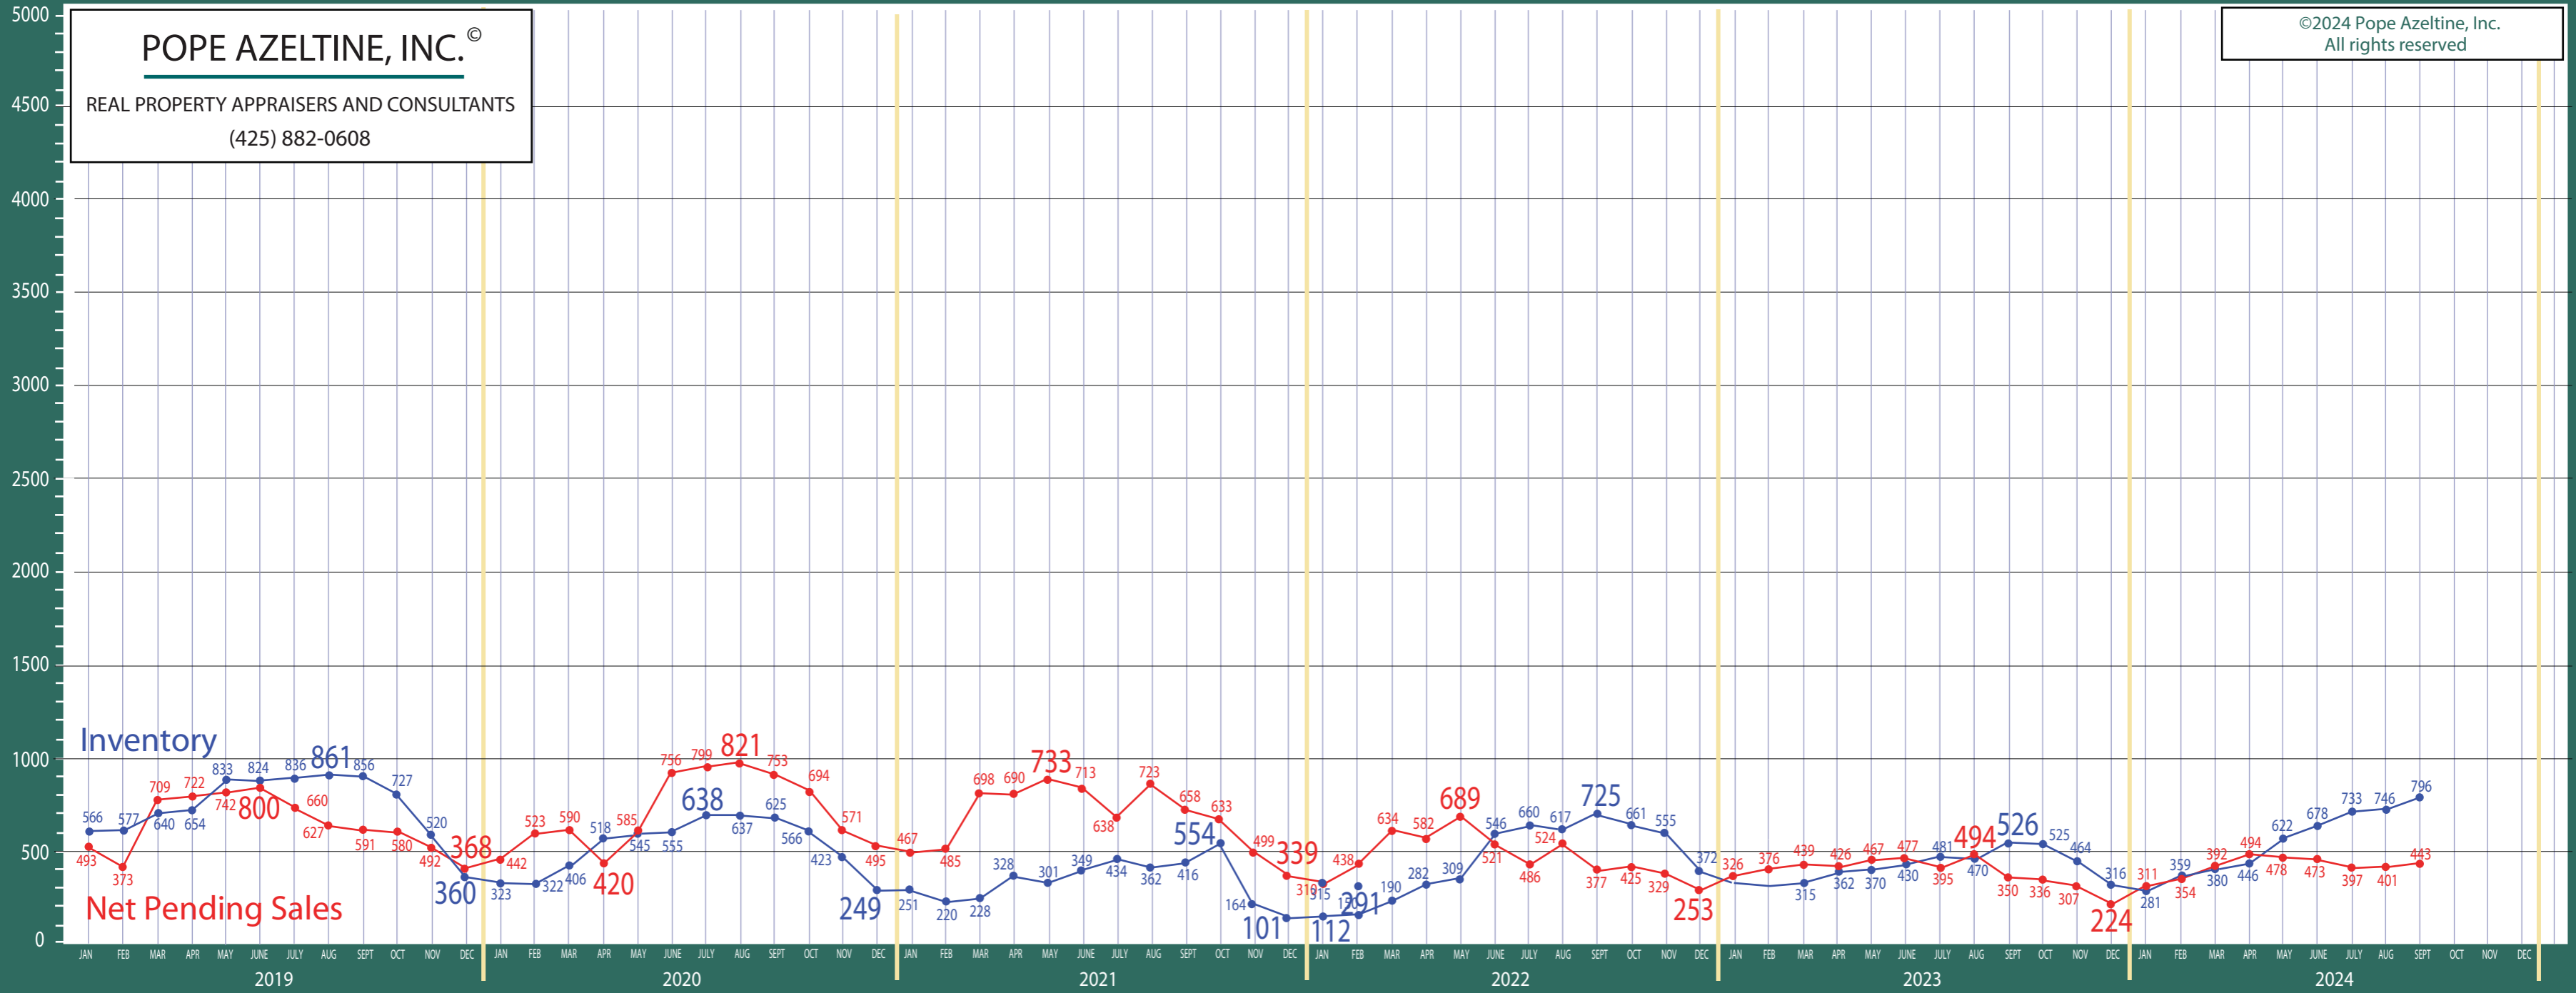

100-140 West Seattle to Federal Way

Listing Residential & Condo Only

POPE AZELTINE, INC.®
REAL PROPERTY APPRAISERS AND CONSULTANTS
(425) 882-0608

©2024 Pope Azeltine, Inc.
All rights reserved