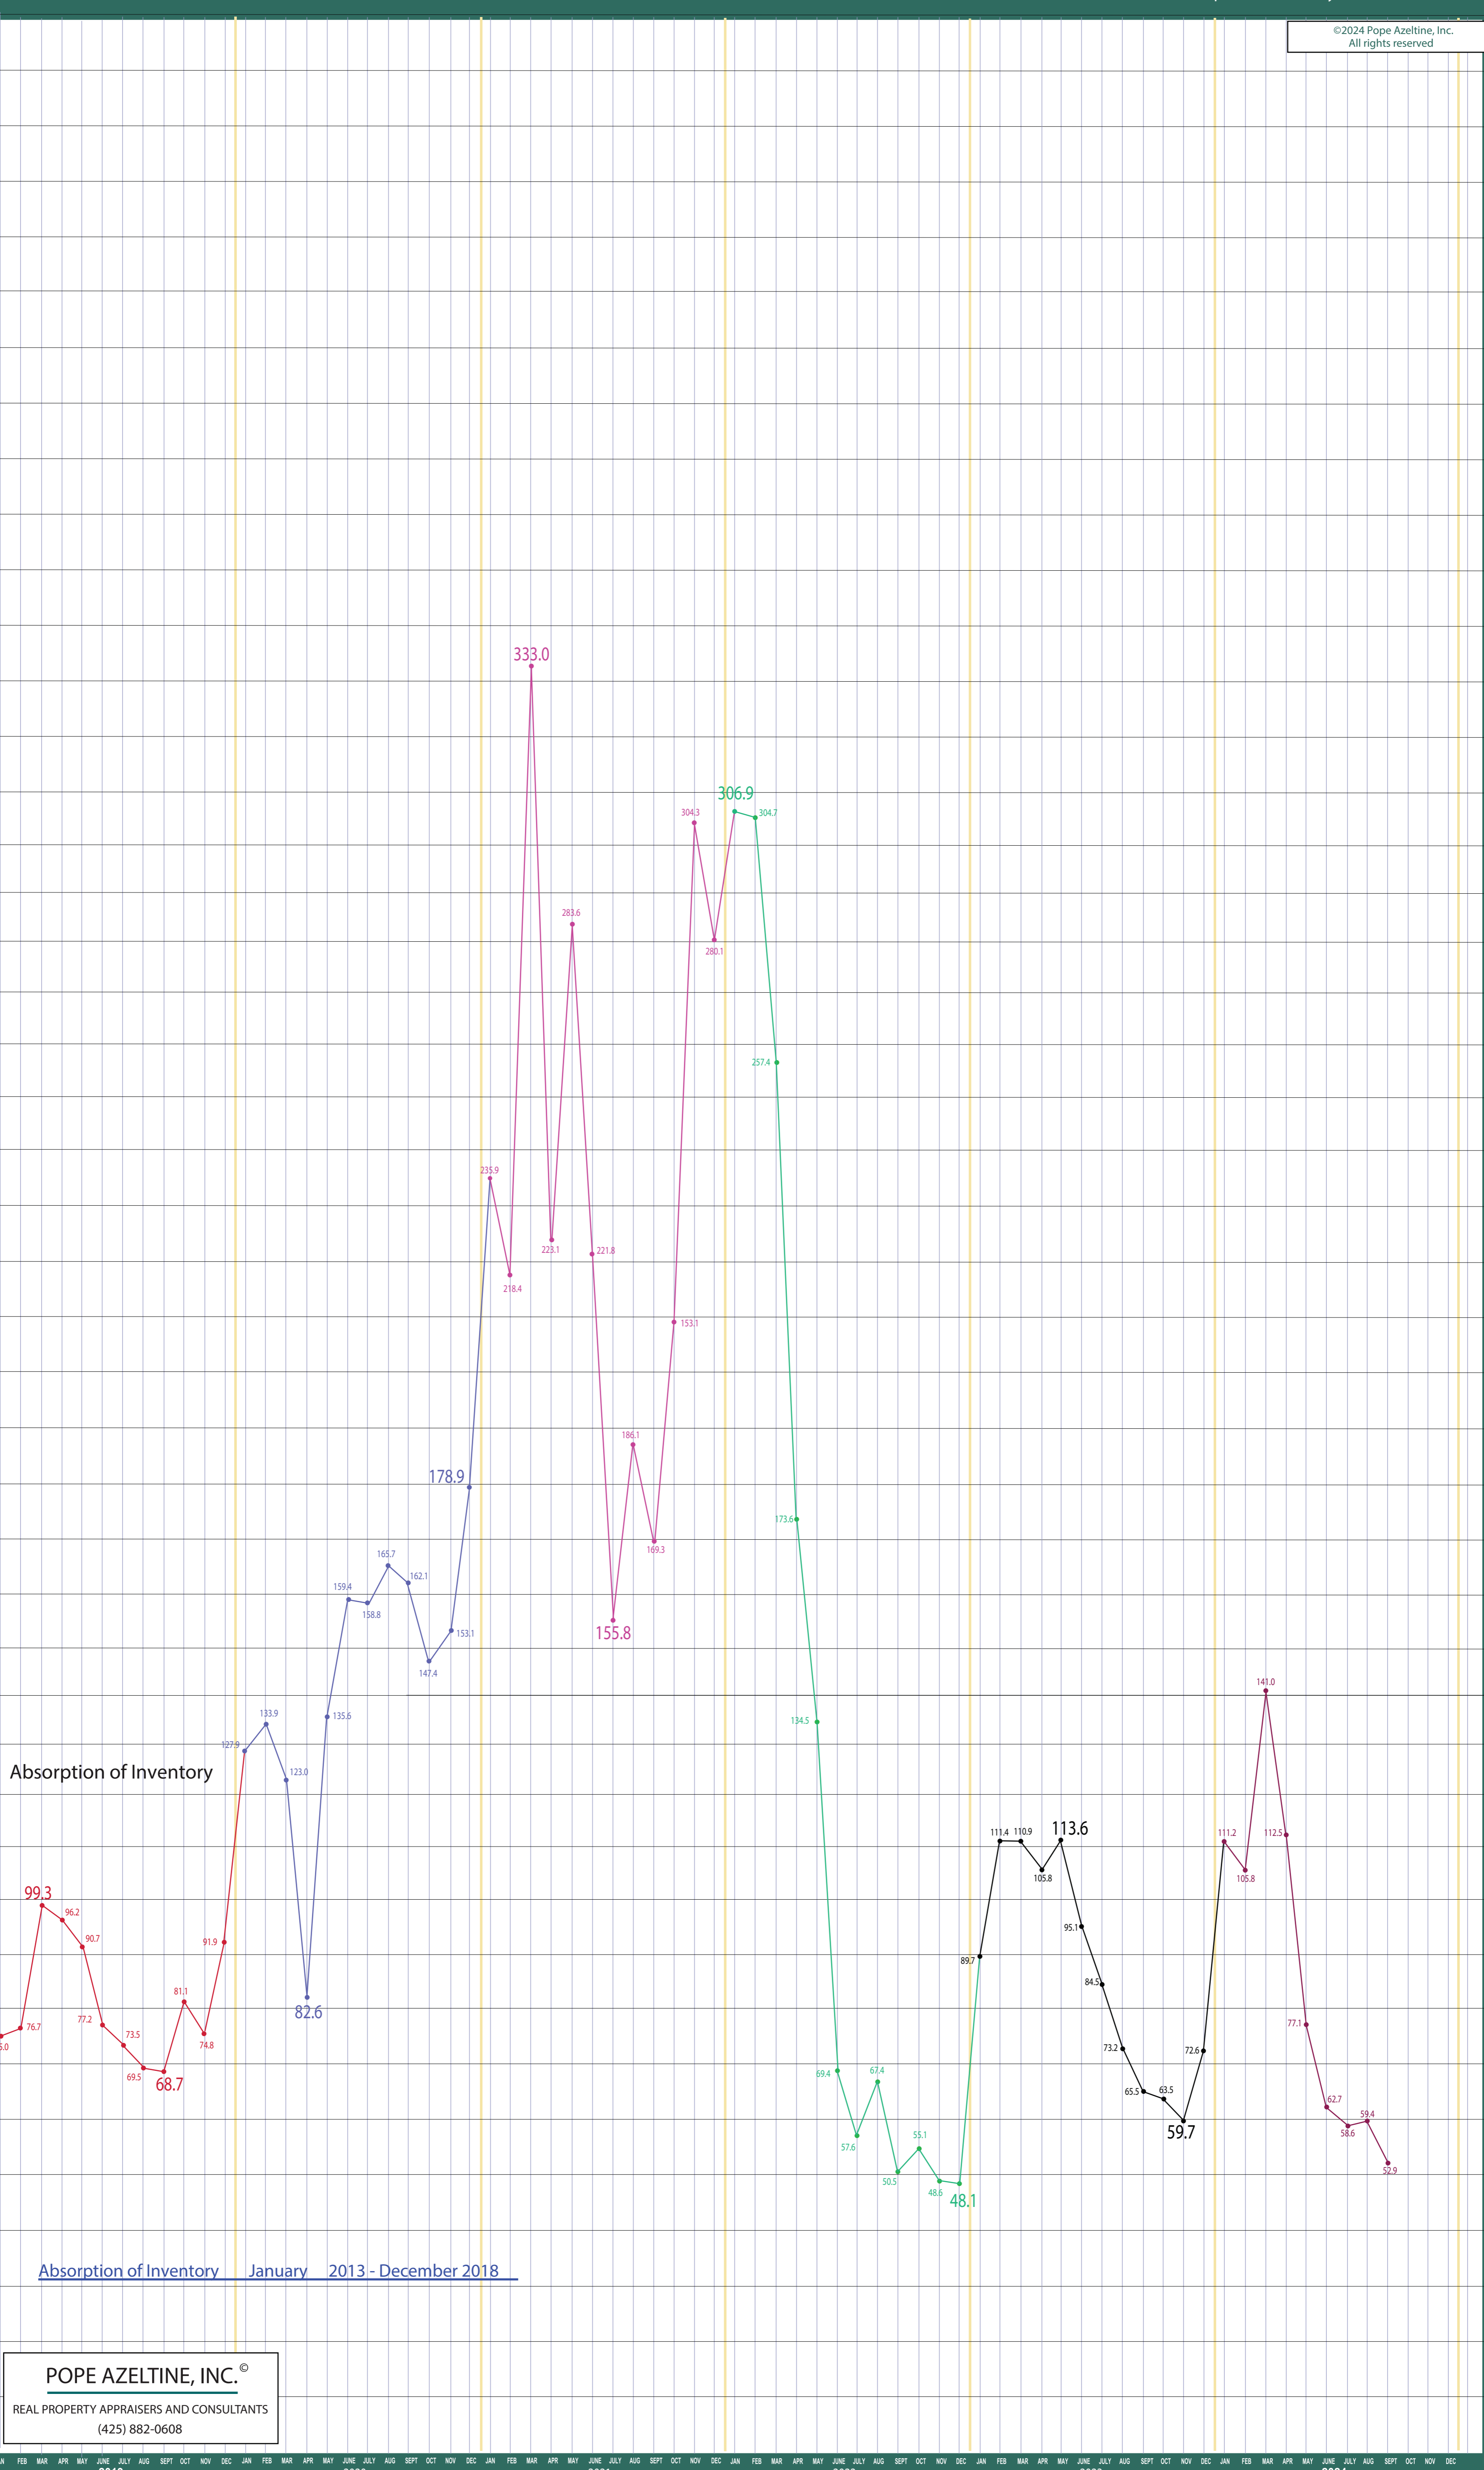

300-385 Auburn, Kent, Renton, South Seattle

Listing Residential & Condo Only

POPE AZELTINE, INC.®
 REAL PROPERTY APPRAISERS AND CONSULTANTS
 (425) 882-0608

©2024 Pope Azeltine, Inc.
 All rights reserved

©2024 Pope Azeltine, Inc.
All rights reserved

Absorption of Inventory

Absorption of Inventory January 2013 - December 2018

POPE AZELTINE, INC.®
REAL PROPERTY APPRAISERS AND CONSULTANTS
(425) 882-0608