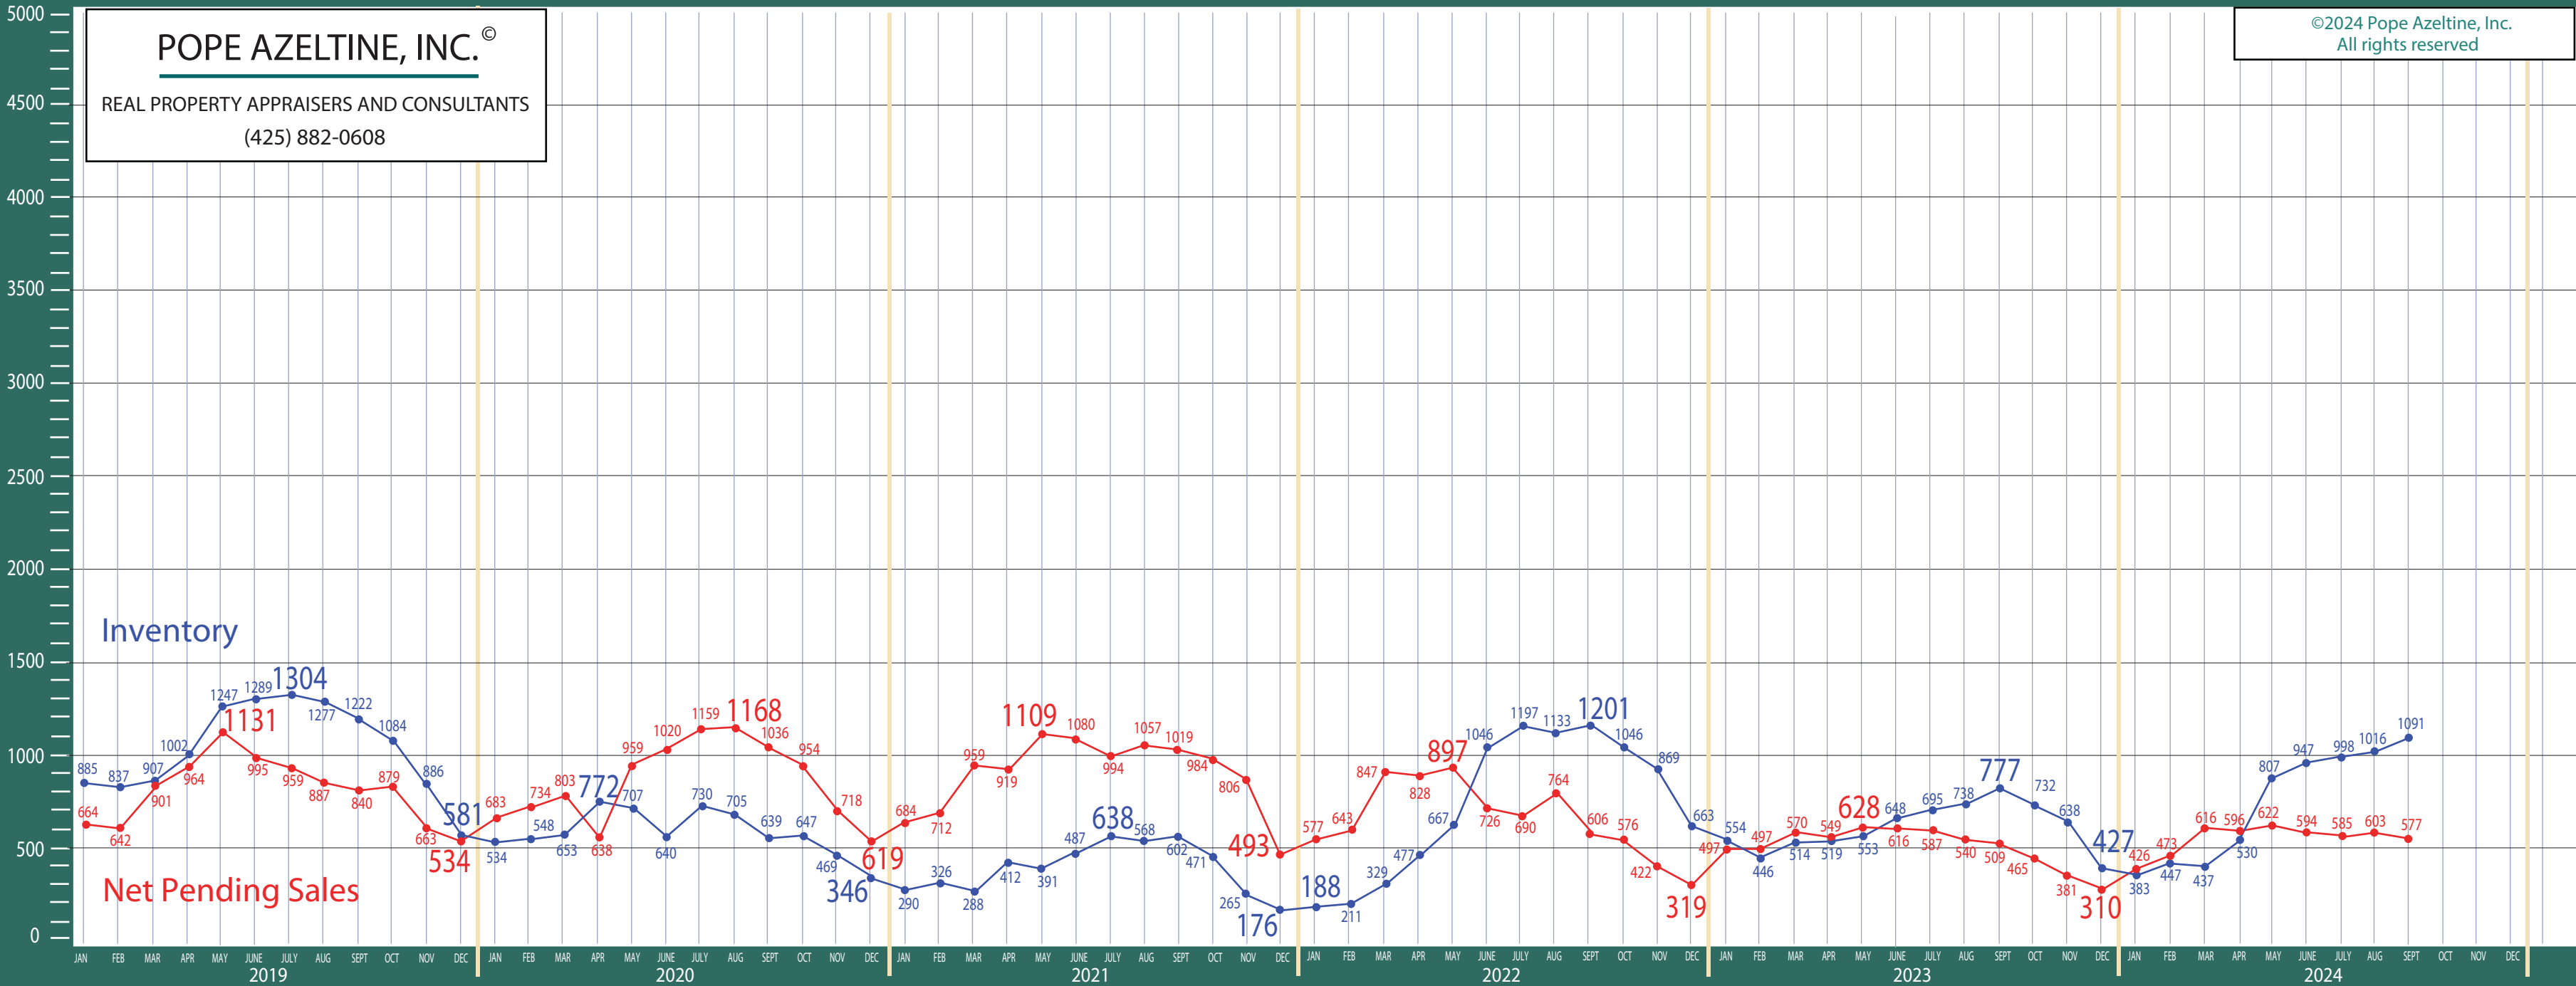

300-385 Auburn, Kent, Renton, South Seattle

Listing Residential & Condo Only

POPE AZELTINE, INC.®
 REAL PROPERTY APPRAISERS AND CONSULTANTS
 (425) 882-0608

©2024 Pope Azeltine, Inc.
 All rights reserved

©2024 Pope Azeltine, Inc.
All rights reserved