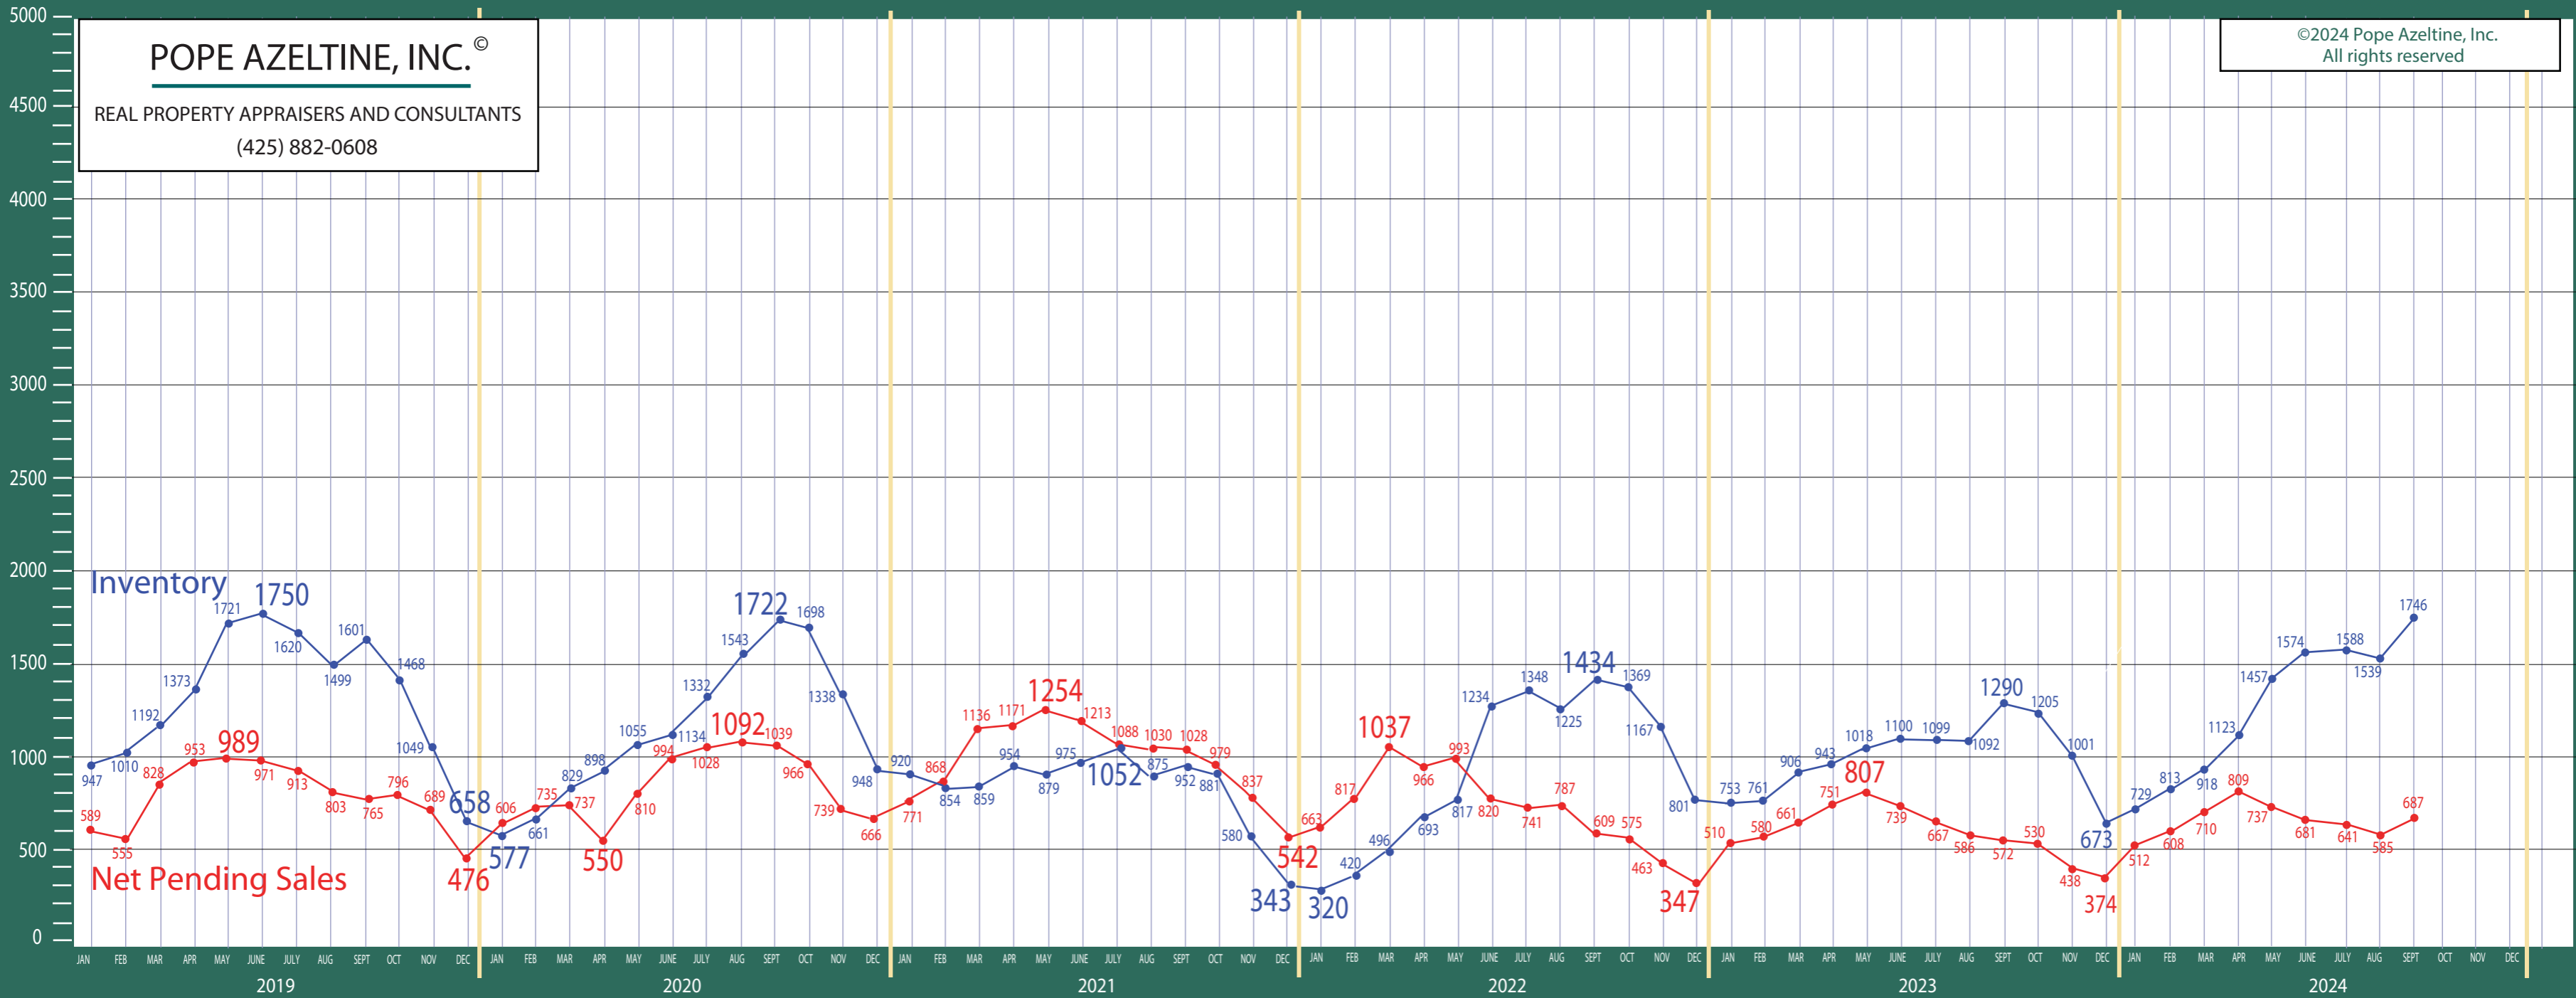

390/700-720 Central/North Seattle

Listing Residential & Condo Only

POPE AZELTINE, INC. ©
 REAL PROPERTY APPRAISERS AND CONSULTANTS
 (425) 882-0608

©2024 Pope Azeltine, Inc.
 All rights reserved

Absorption of Inventory

Absorption of Inventory January 2013 - December 2018

POPE AZELTINE, INC.®
 REAL PROPERTY APPRAISERS AND CONSULTANTS
 (425) 882-0608