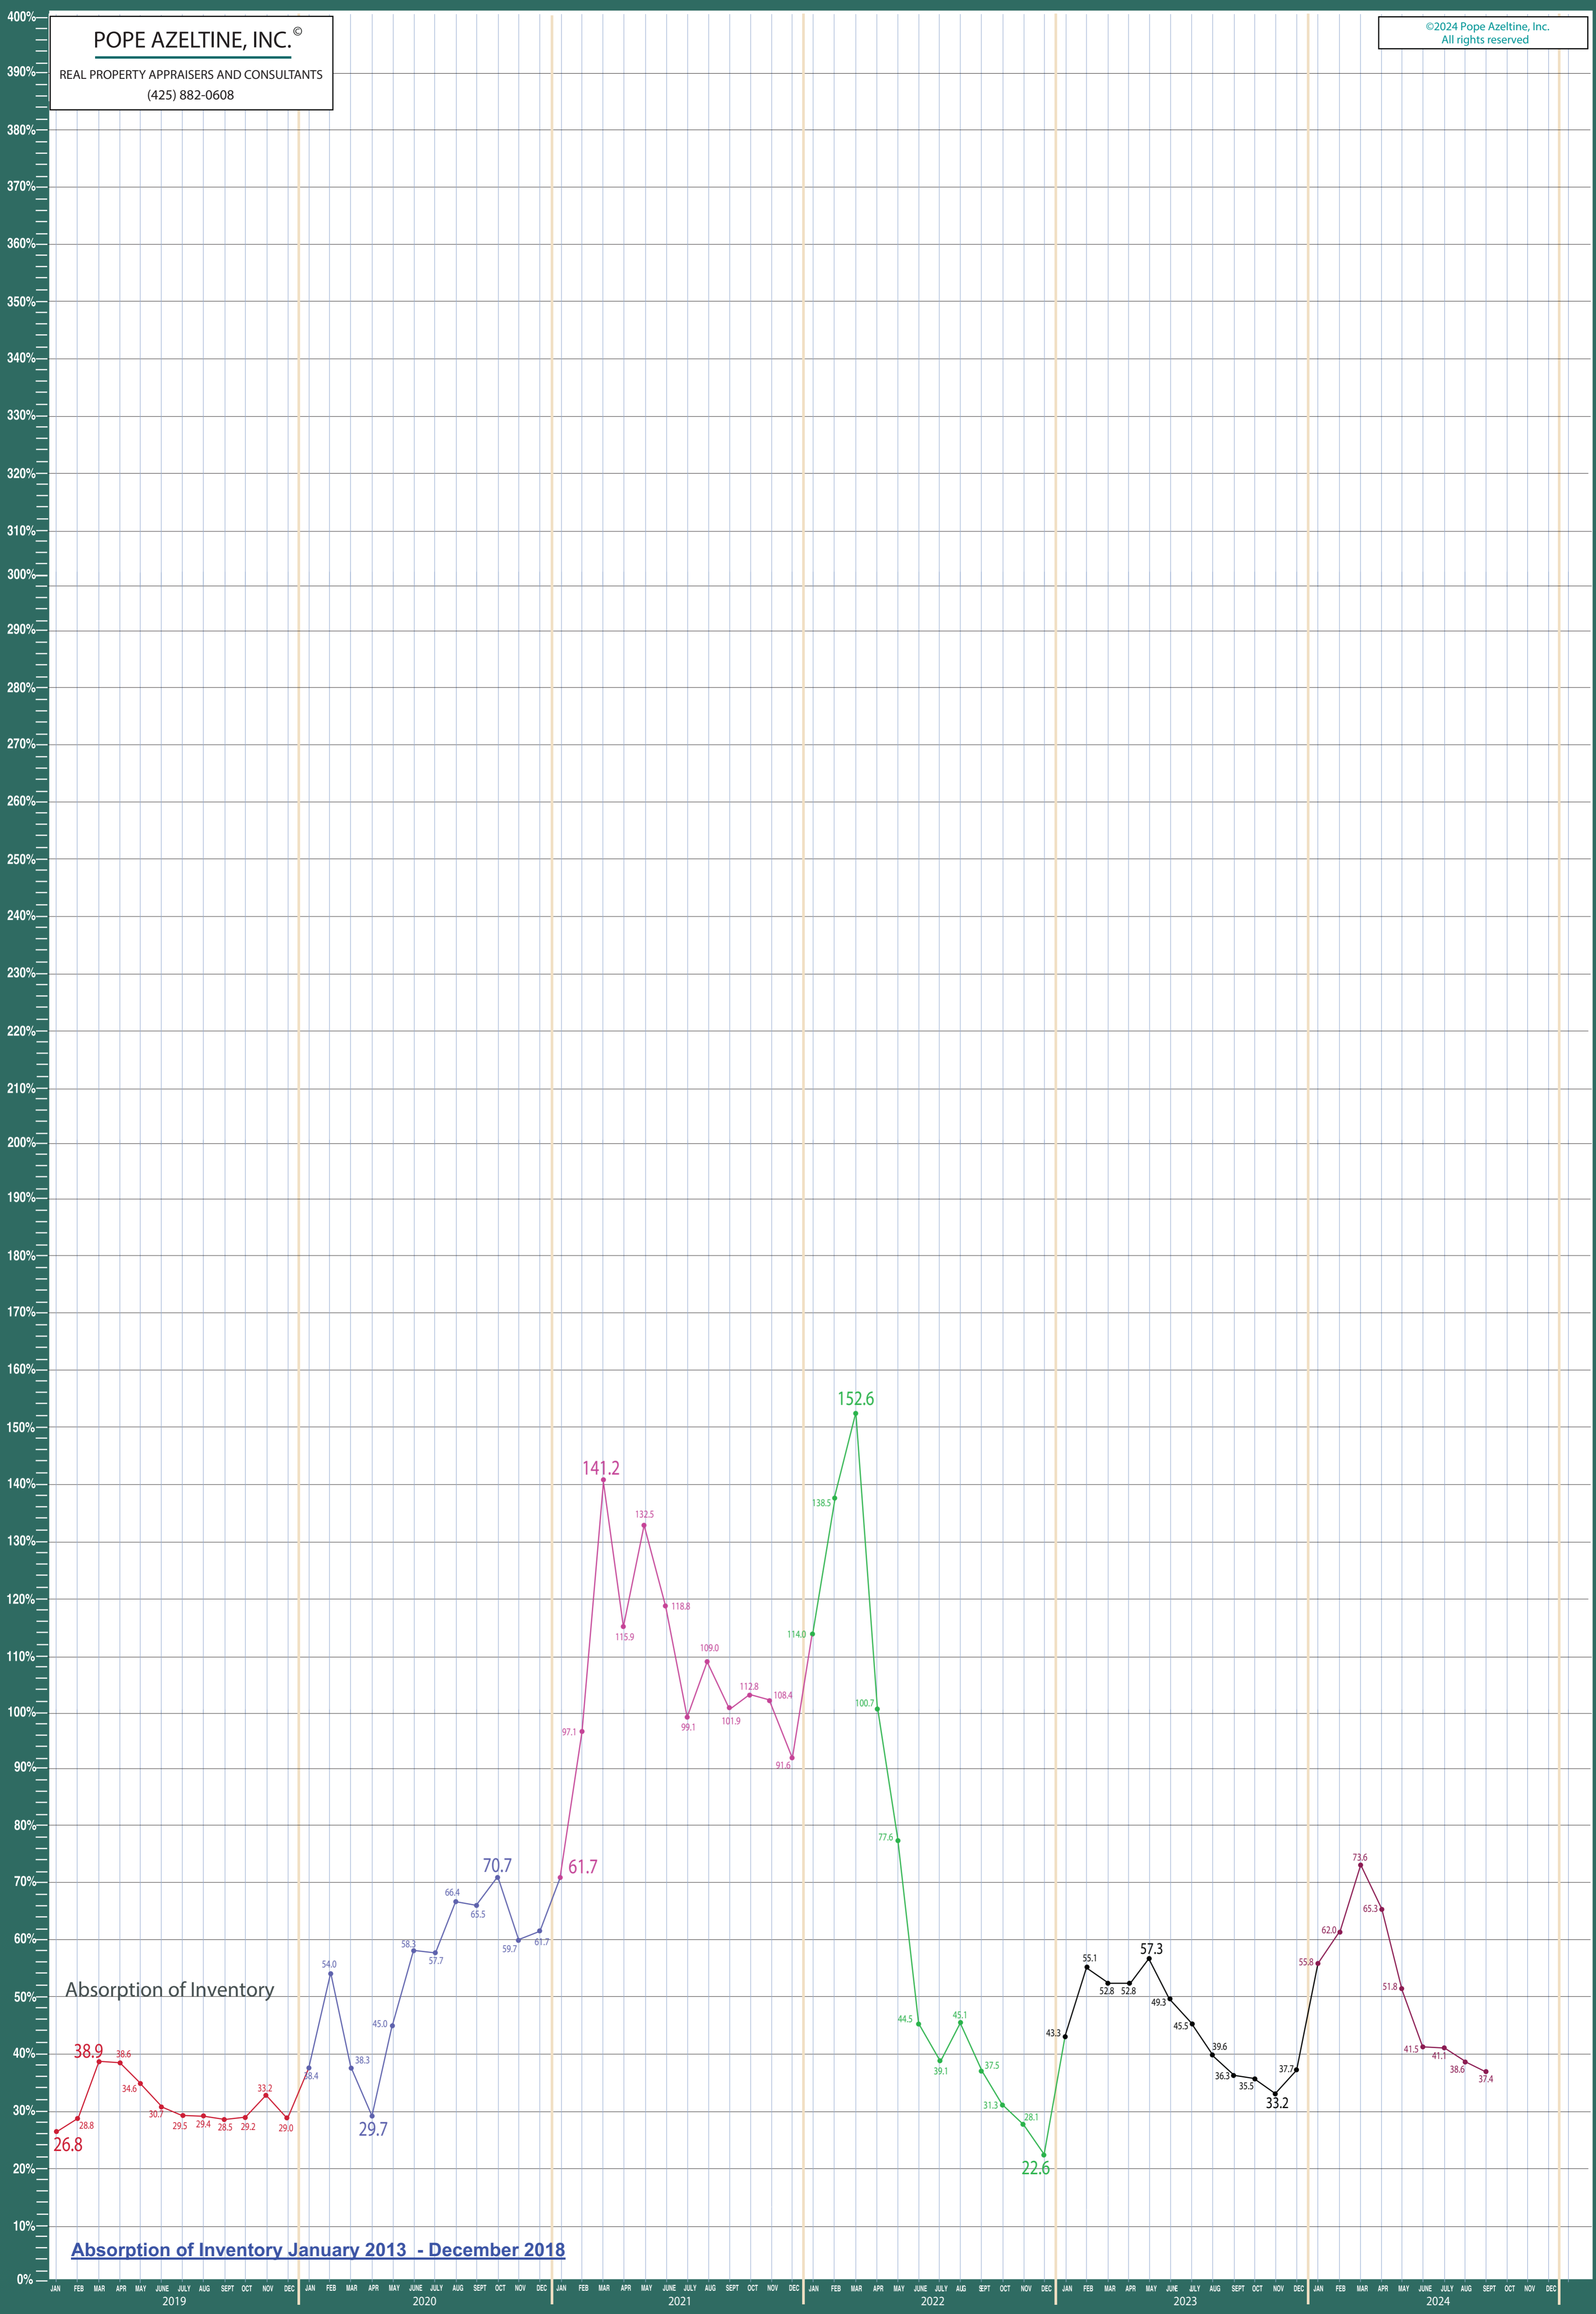

All NWMLS Areas Combined

\$1,000,000 + Residential & Condo Statistics

POPE AZELTINE, INC.®
 REAL PROPERTY APPRAISERS AND CONSULTANTS
 (425) 882-0608

©2024 Pope Azeltine, Inc.
 All rights reserved

POPE AZELTINE, INC.®

REAL PROPERTY APPRAISERS AND CONSULTANTS
(425) 882-0608

©2024 Pope Azeltine, Inc.
All rights reserved

Absorption of Inventory

Absorption of Inventory January 2013 - December 2018