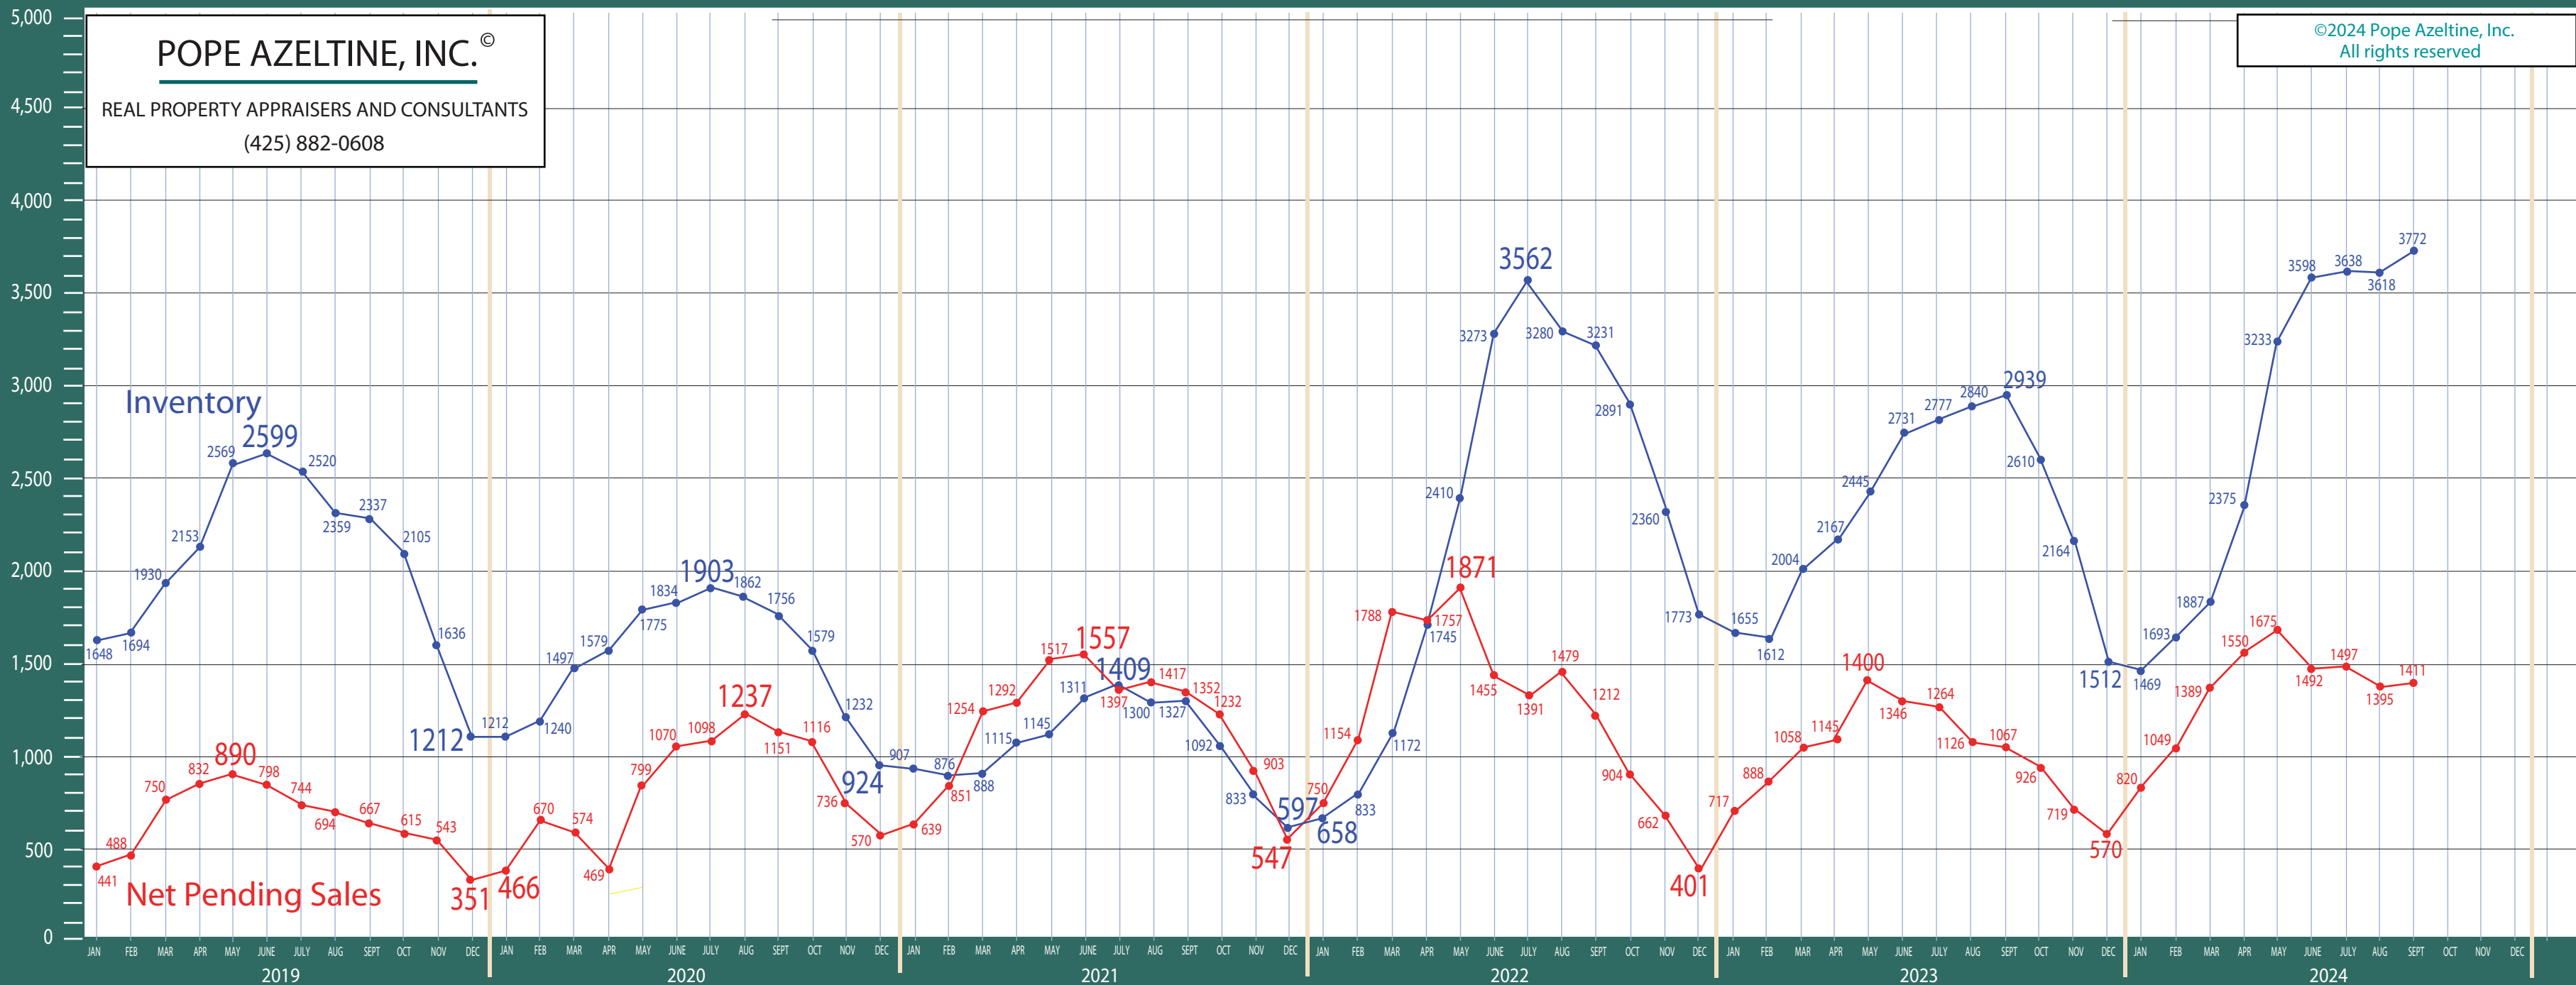

All NWMLS Areas Combined

\$1,000,000 + Residential & Condo Statistics

POPE AZELTINE, INC.®
 REAL PROPERTY APPRAISERS AND CONSULTANTS
 (425) 882-0608

©2024 Pope Azeltine, Inc.
 All rights reserved

POPE AZELTINE, INC.®