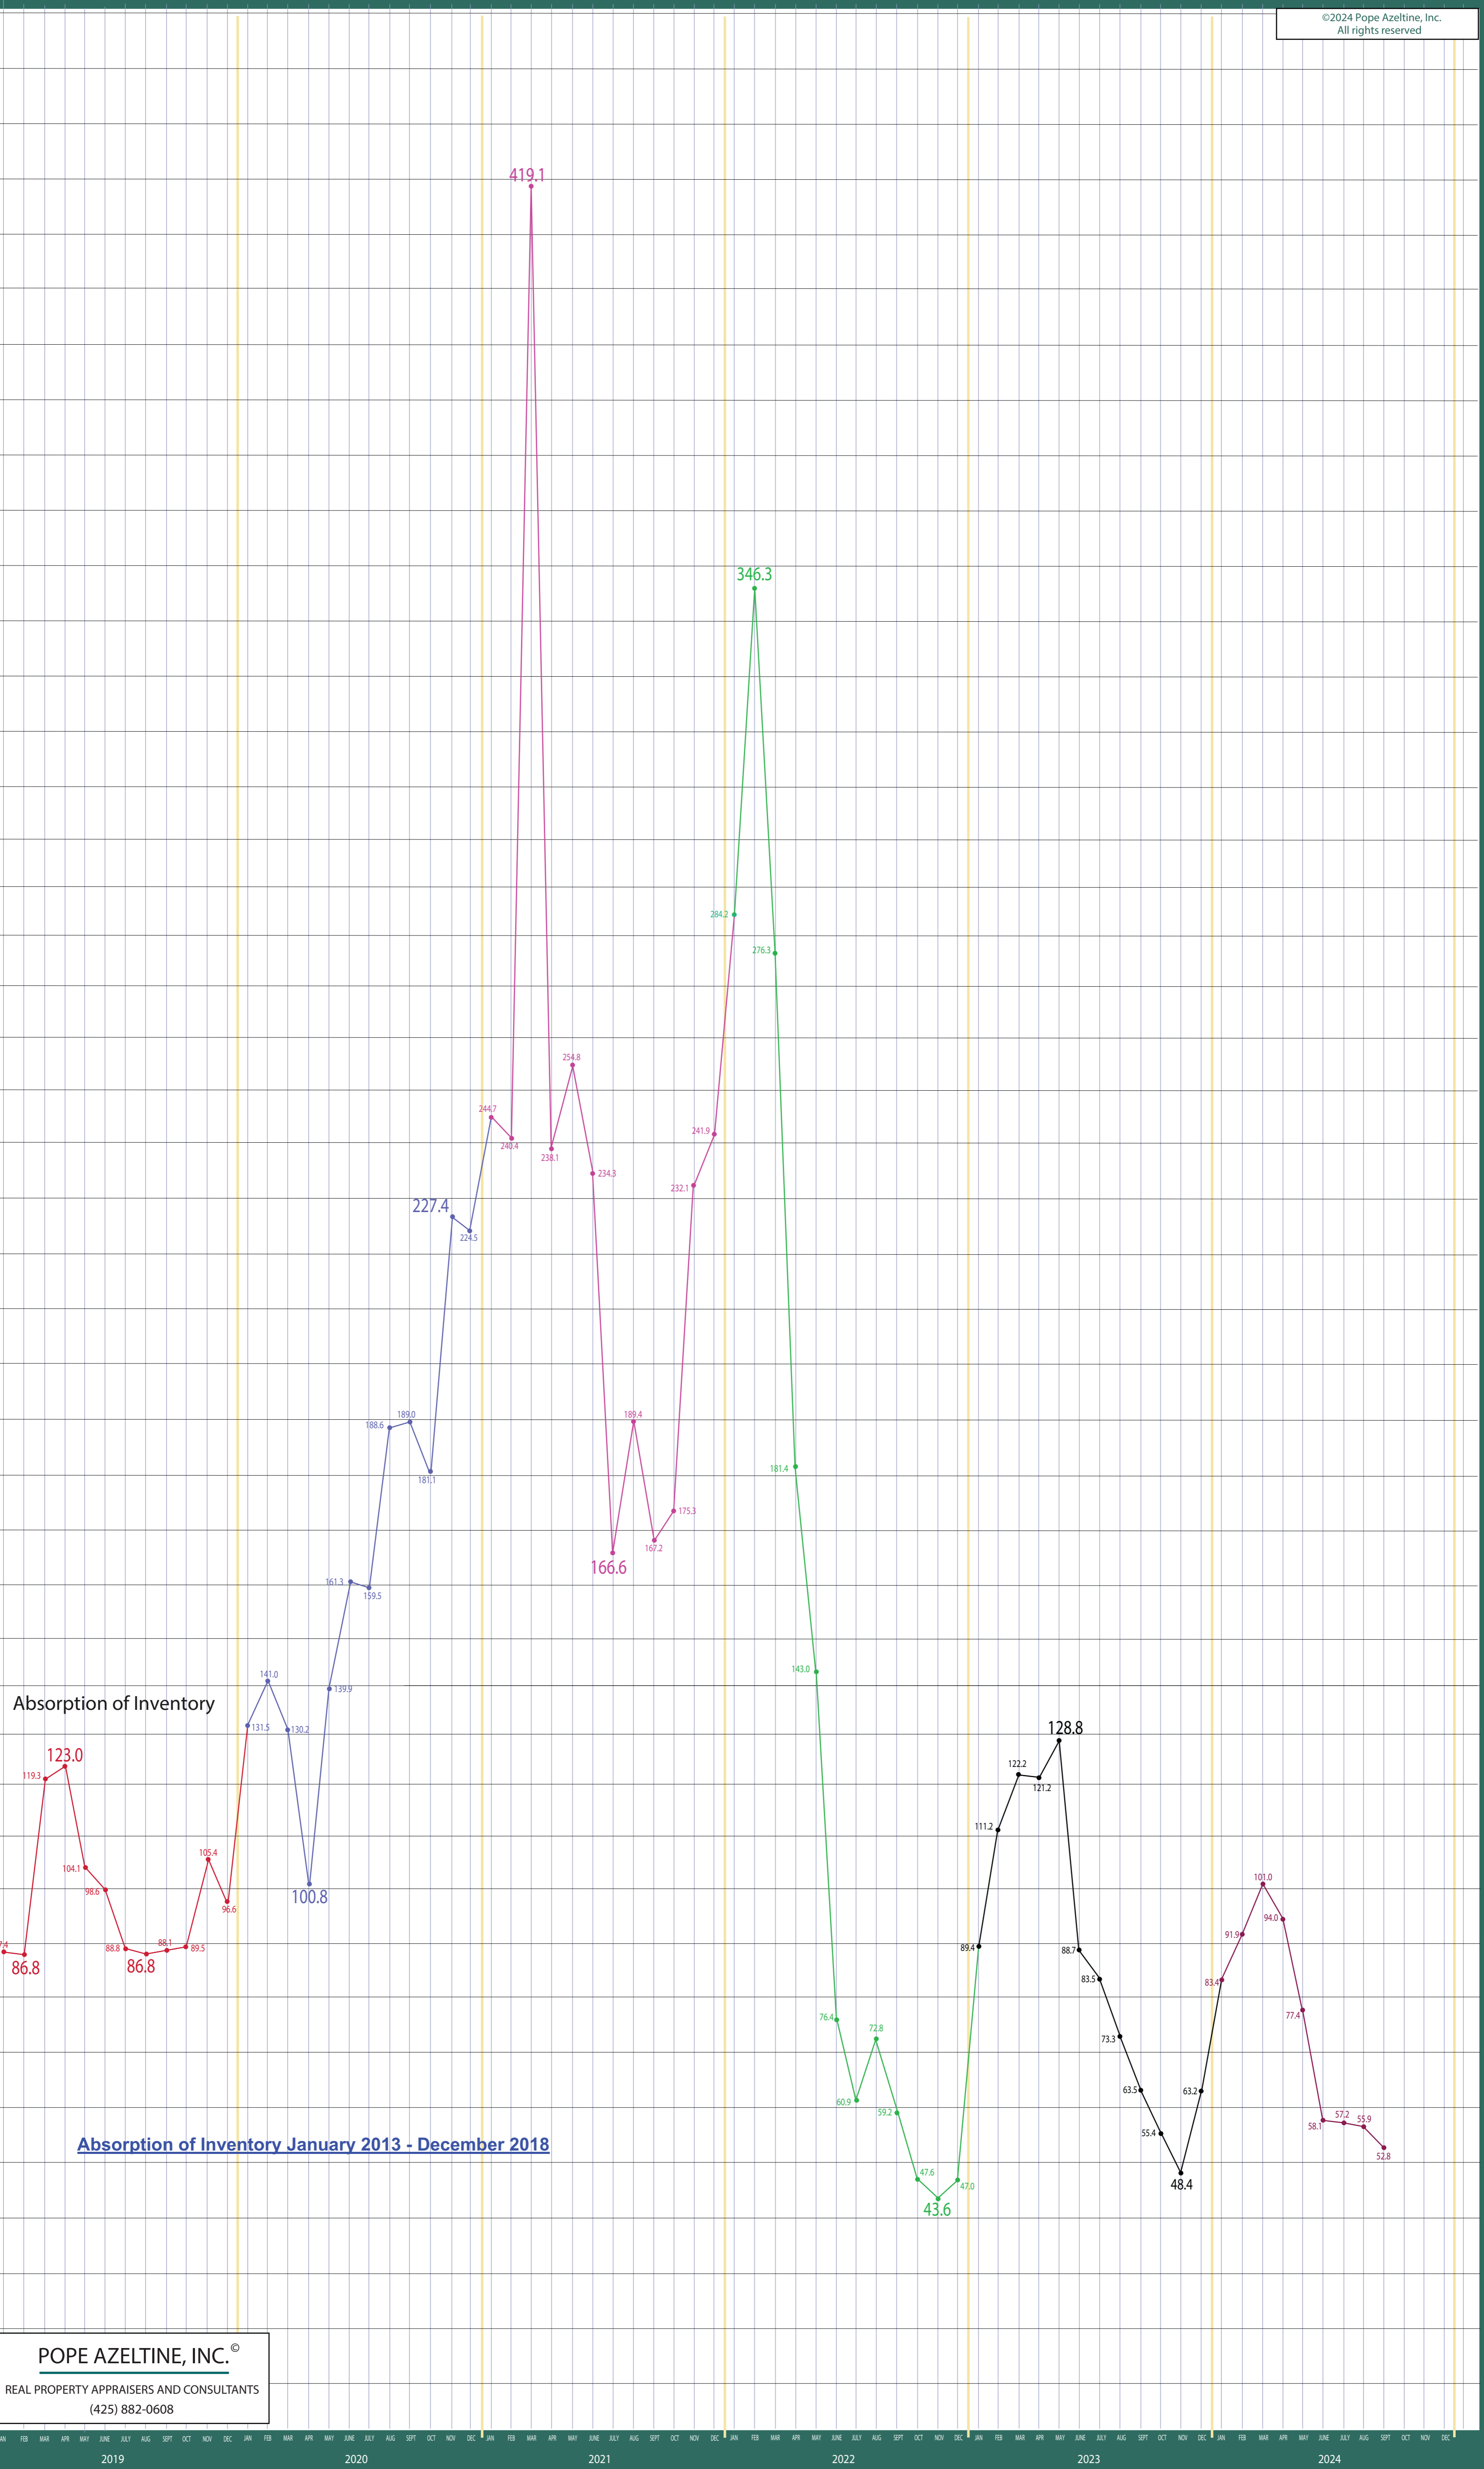

Pierce County

Listing Residential & Condo Only

POPE AZELTINE, INC.®
REAL PROPERTY APPRAISERS AND CONSULTANTS
(425) 882-0608

©2024 Pope Azeltine, Inc.
All rights reserved

Absorption of Inventory

Absorption of Inventory January 2013 - December 2018