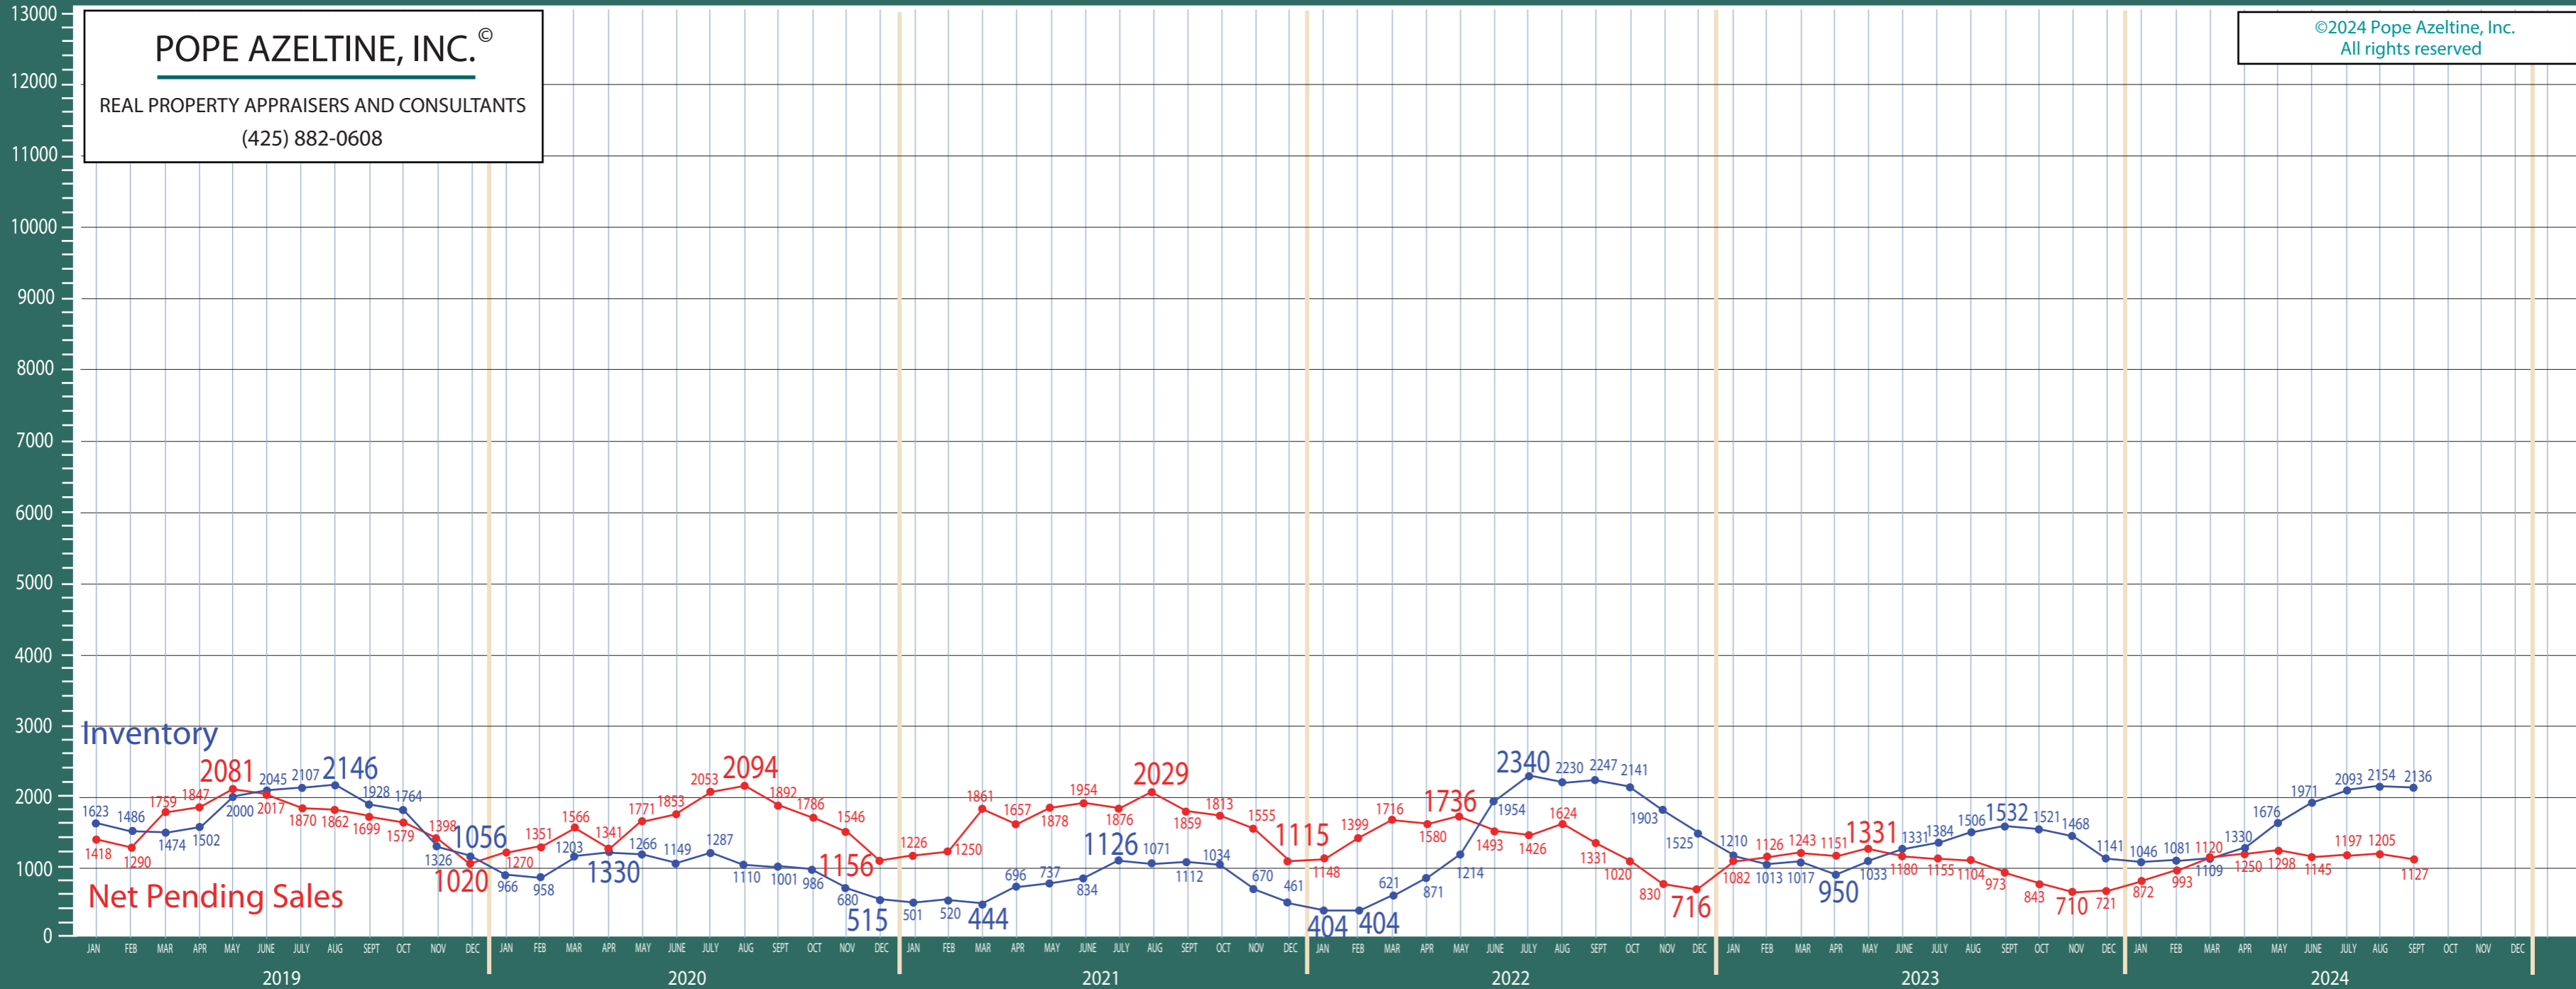

Pierce County

Listing Residential & Condo Only

POPE AZELTINE, INC.®
REAL PROPERTY APPRAISERS AND CONSULTANTS
(425) 882-0608

©2024 Pope Azeltine, Inc.
All rights reserved

Absorption of Inventory

Absorption of Inventory January 2013 - December 2018